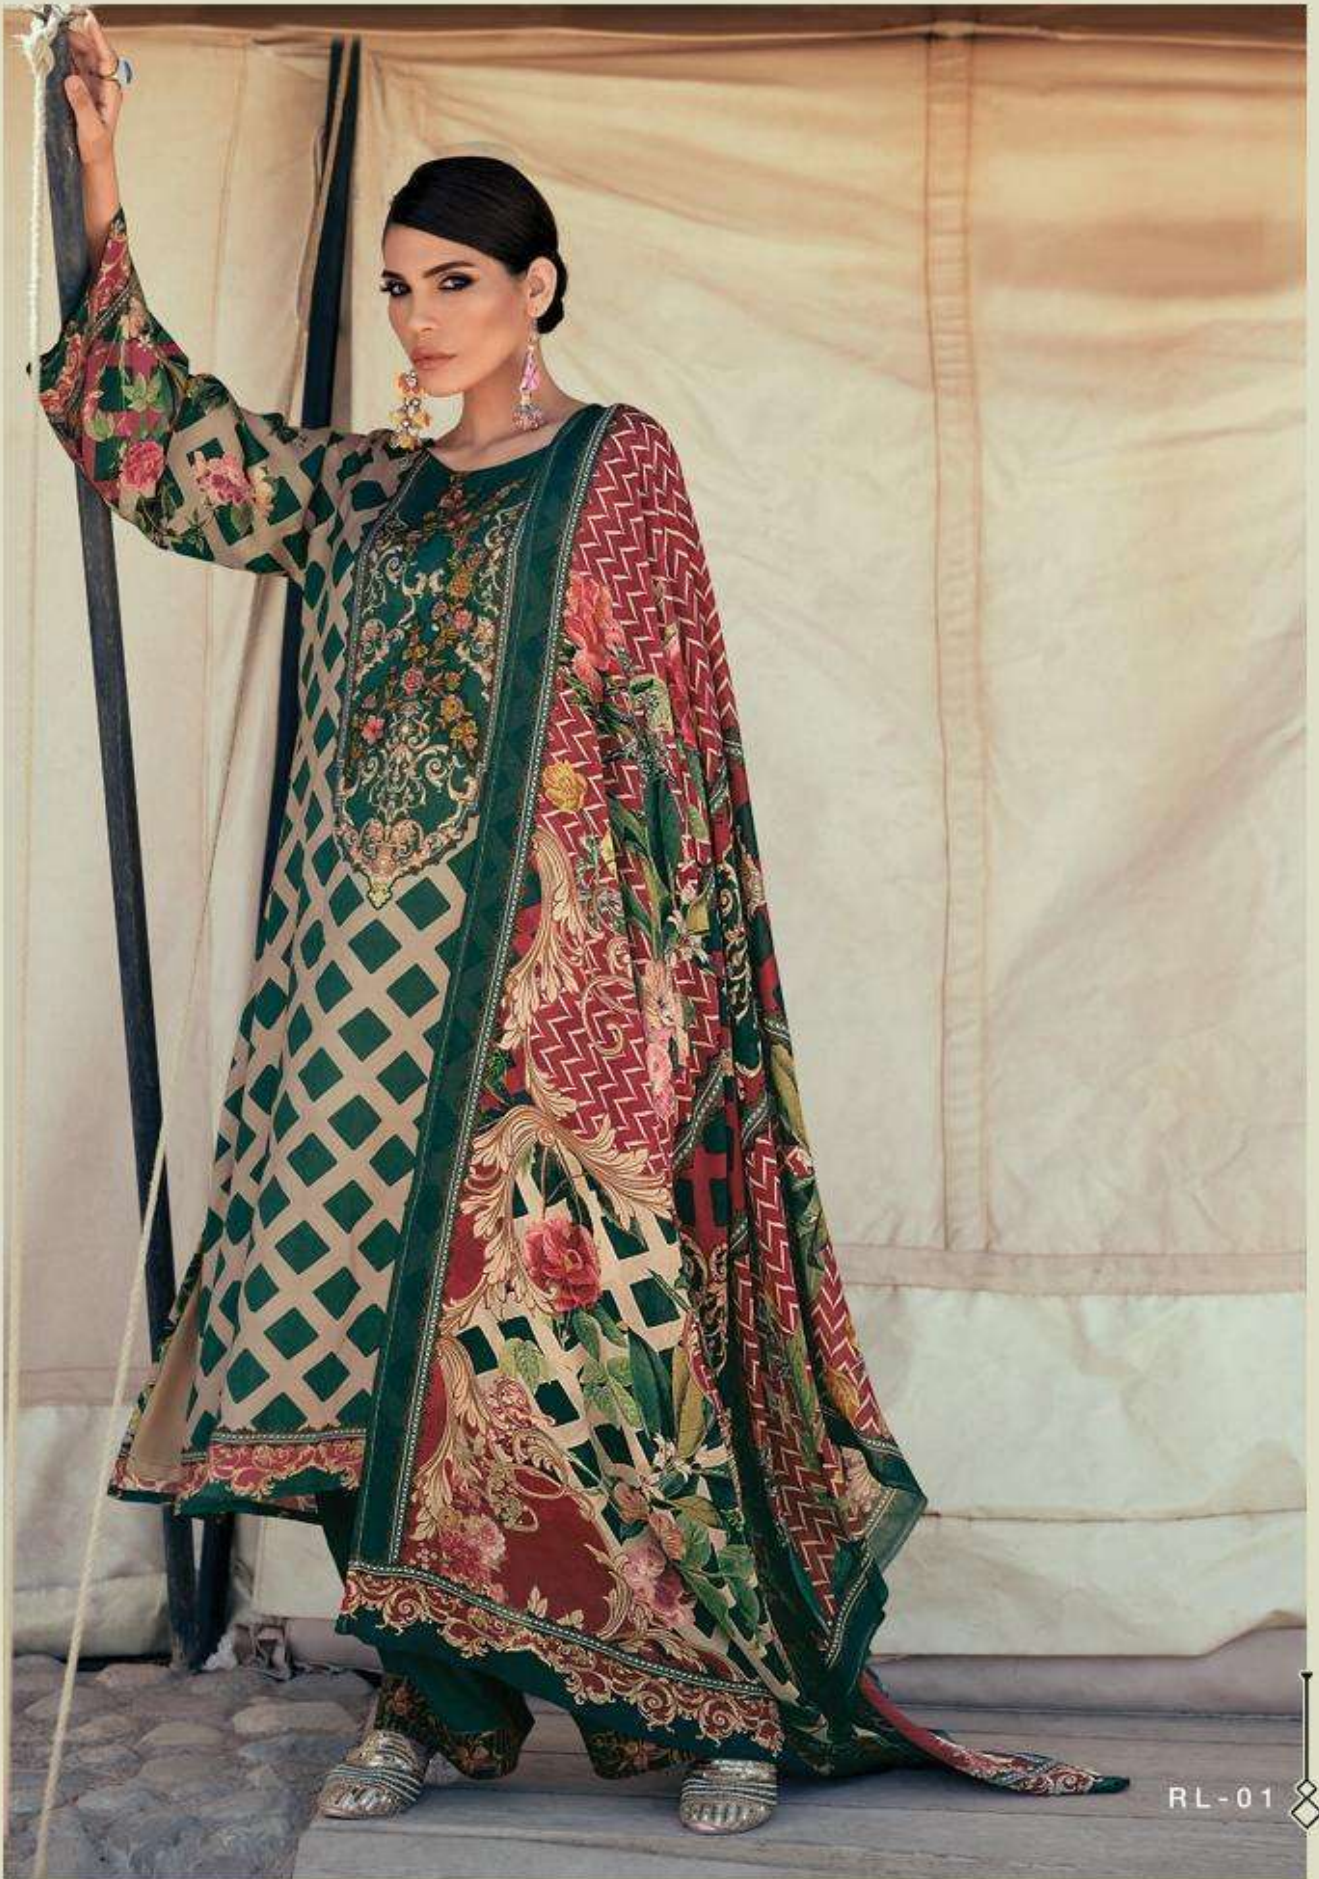

VARSHA

ROSHAN LAMHEIN

RL-01

RL-02

RL-04

ROSHAN LAMHEIN

VARSHA

DESIGN	PRICE	DESCRIPTION
RL - 01	2080/-	TOP PASHMINA SILK DIGITALLY PRINTED WITH PATCHES AND LACES
RL - 02	2080/-	DUPATTA PASHMINA SILK DIGITALLY PRINTED WITH TASSELS
RL - 03	2080/-	BOTTOM PASHMINA SILK SOLID WITH EMBROIDERY BORDER
RL - 04	2080/-	

TOTAL AMOUNT :8,320/-+GST

TOTAL PIECES : 4

VARSHA

ROSHAN LAMHEIN

RL-01

RL-02

RL-03

RL-04