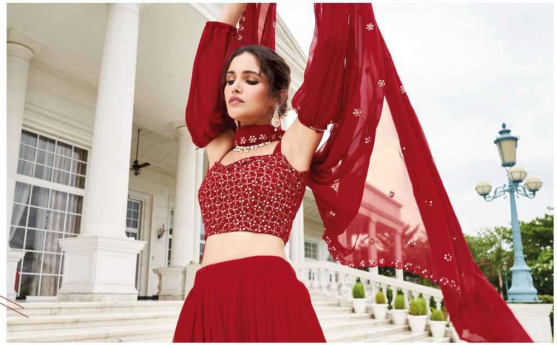

श्री
matee
fashion

AMISHA

Try the new best
Imagine the next level of Fashion.

D.153

श्री
malee
fashion

Discover the new you

Outfits that will make you comfortably beautiful.

D.154

Wear to be confident

We got the best that you can wear

D.155

malee
fashion

D.156

153

154

155