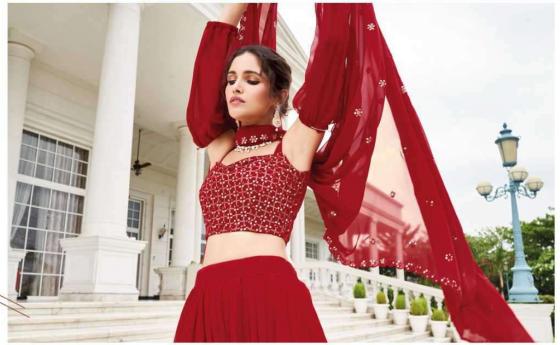

श्री
matee
fashion

AMISHA

Try the new best
Imagine the next level of Fashion.

D.153

श्री
malee
fashion

Discover the new you

Outfits that will make you comfortably beautiful.

D.154

Wear to be confident

We got the best that you can wear

D.155

malee
fashion

D.156

153

154

155