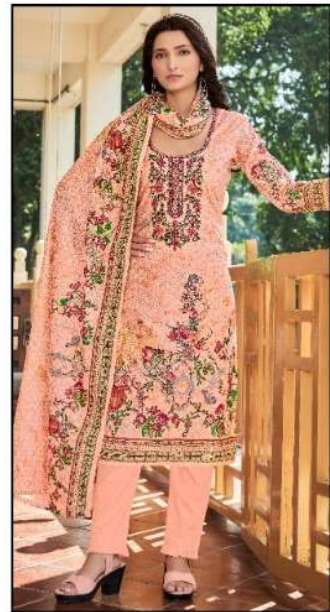

Lawn Cotton
Premium Lawn Collection

7003

FASHION IS LIFE- ENHANCING AND LIKE EVERYTHING THAT GIVES PLEASURE IT IS WORTH DOING WELL.

M
Mishri

Creation

100 % Cotton Salwar Suits

Lawn Cotton

Premium Lawn Collection

7004

Mishri[®]
Creation
100 % Cotton Salwar Suits
Lawn Cotton
Premium Lawn Collection

7005

M
Mishri[®]
Creation
100 % Cotton Salwar Suits
LawnCotton
Premium Lawn Collection

7006

7001

7002

7003

7004

7005

7006

M
Mishri[®]
 Creation

—♦— FABRIC DETAILS —♦—

TOP : PURE LAWN COTTON (2.40 MTR APX.)
DUPATTA : PURE MAL MAL (2.25 MTR APX.)
BOTTOM : PURE LAWN (2.00 & 2.40 MTR APX.)

Lawn Cotton-7
 Premium Lawn Collection