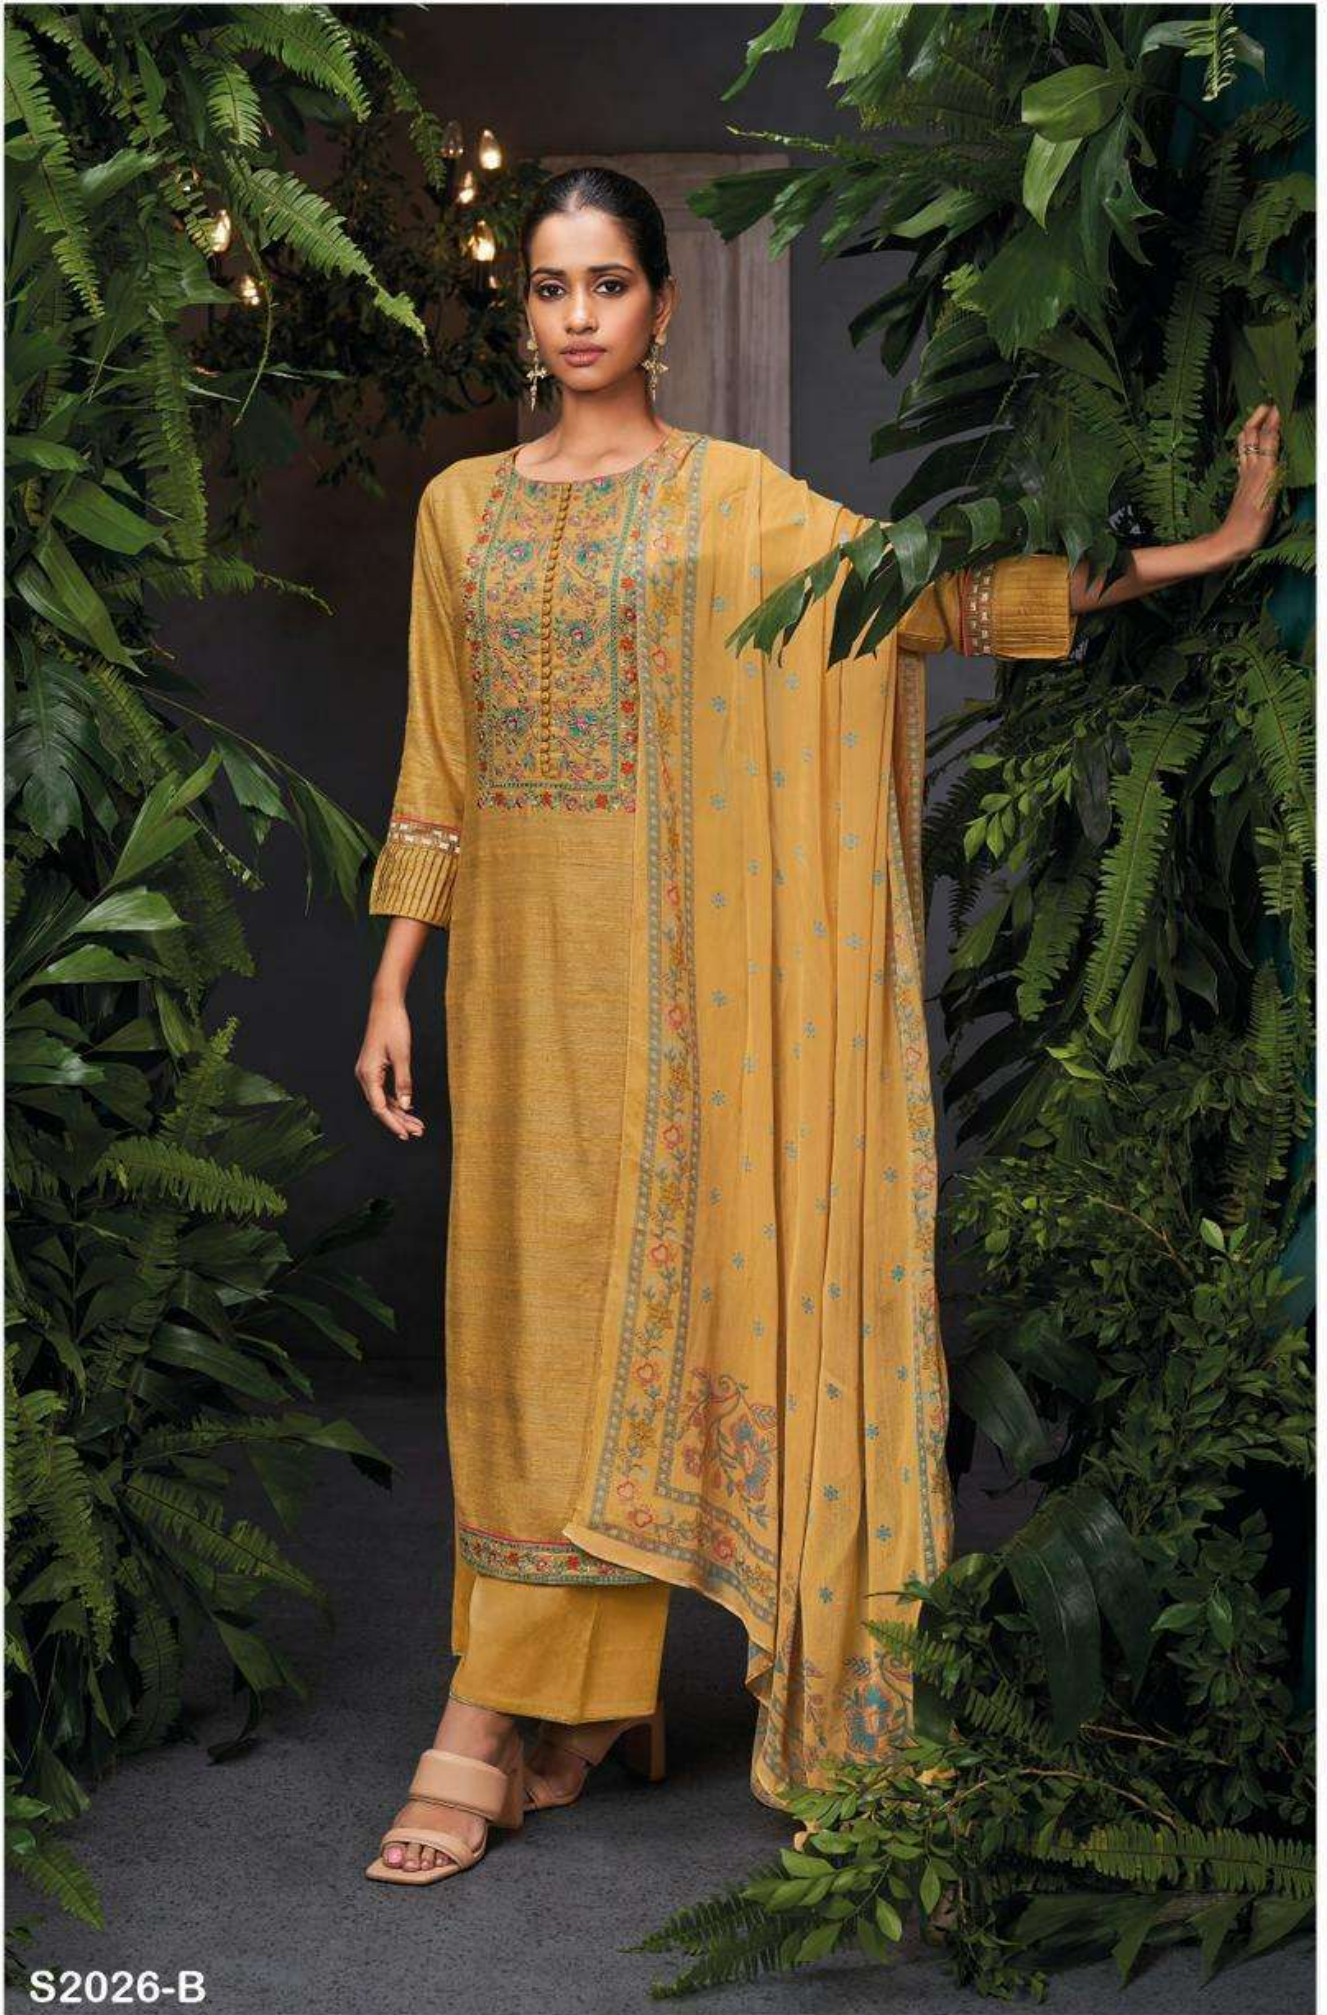

Ganga®
Soleil
S2026

S2026-A

S2026-B

S2026-C

S2026-D

PRODUCT NAME	SOLEIL
D.NO.	S2026
DESCRIPTION	TOP PREMIUM WOVEN SOLID WITH EMBROIDERY AND SLEEVE EMBROIDERY BOTTOM PREMIUM COTTON SILK SOLID COLOUR DUPATTA PURE CHIFFON PRINTED
HSN CODE	540834
WHOLESALE PRICE	1725/- EACH+GST(EXTRA)

S2026-A

S2026-B

S2026-C

S2026-D

Ganga®
Soleil
S2026- A/B/C/D