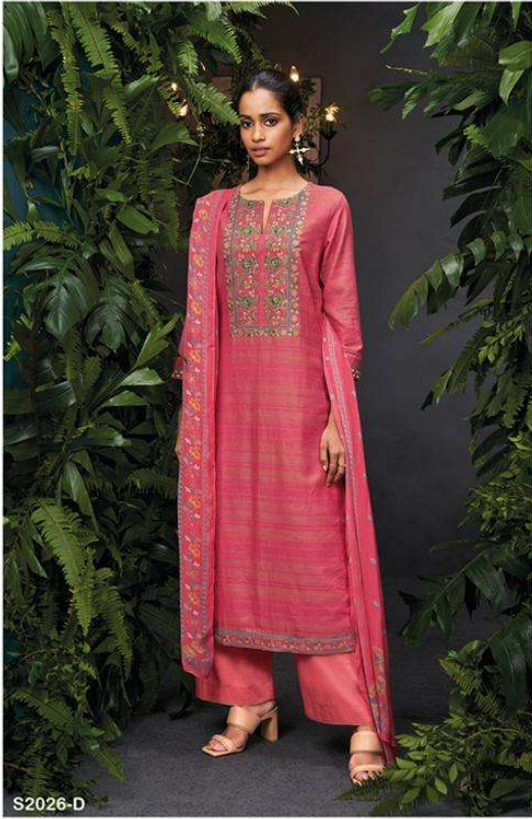

Ganga®
Soleil
S2026

S2026-A

S2026-B

S2026-C

S2026-D

PRODUCT NAME	SOLEIL
D.NO.	S2026
DESCRIPTION	TOP PREMIUM WOVEN SOLID WITH EMBROIDERY AND SLEEVE EMBROIDERY BOTTOM PREMIUM COTTON SILK SOLID COLOUR DUPATTA PURE CHIFFON PRINTED
HSN CODE	540834
WHOLESALE PRICE	1725/- EACH+GST(EXTRA)

S2026-A

S2026-B

S2026-C

S2026-D

Ganga®
Soleil
S2026- A/B/C/D