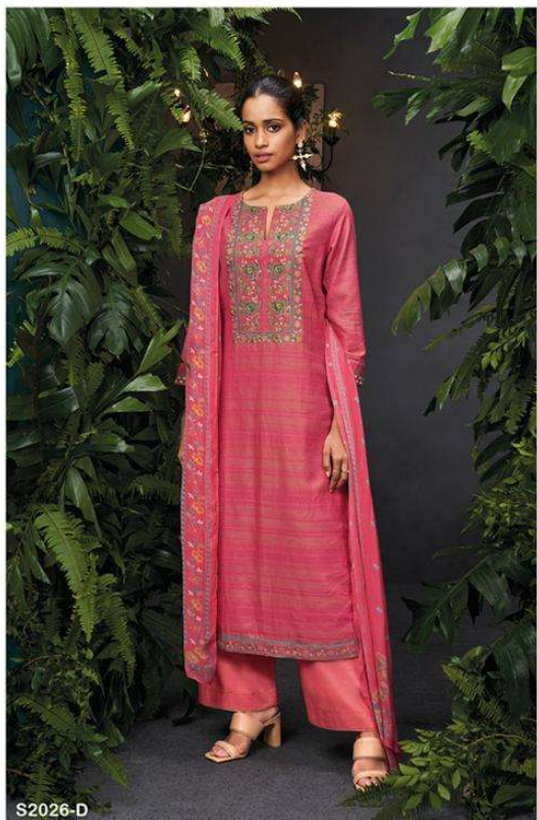

Ganga®
Soleil
S2026

S2026-A

S2026-B

S2026-C

S2026-D

PRODUCT NAME	SOLEIL
D.NO.	S2026
DESCRIPTION	TOP PREMIUM WOVEN SOLID WITH EMBROIDERY AND SLEEVE EMBROIDERY BOTTOM PREMIUM COTTON SILK SOLID COLOUR DUPATTA PURE CHIFFON PRINTED
HSN CODE	540834
WHOLESALE PRICE	1725/- EACH+GST(EXTRA)

S2026-A

S2026-B

S2026-C

S2026-D

Ganga®
Soleil
S2026- A/B/C/D