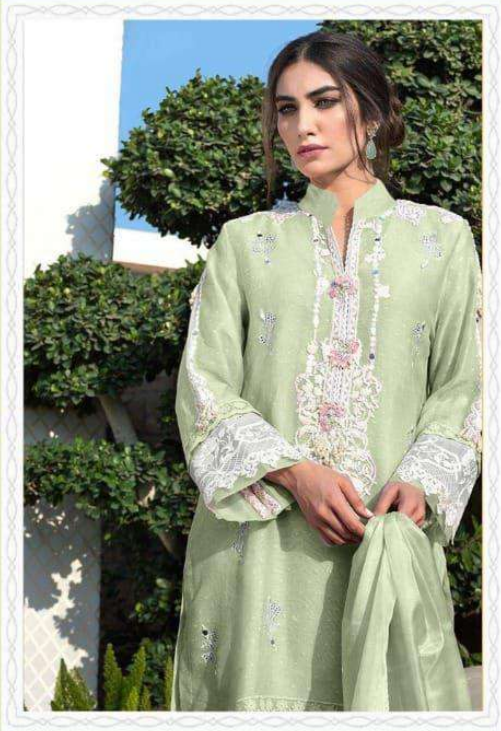

F-5001

CARE INSTRUCTIONS
DRY CLEAN RECOMMENDED
DO NOT USE ANY TYPE OF BLEACH OR
STAIN REMOVING CHEMICALS
WASH & SOAK COLORED & WHITE FABRICS SEPARATELY
DO NOT OVER EXPOSE DAMP FABRIC TO STRONG SUNLIGHT
IRON AT MODERATE TEMPERATURE