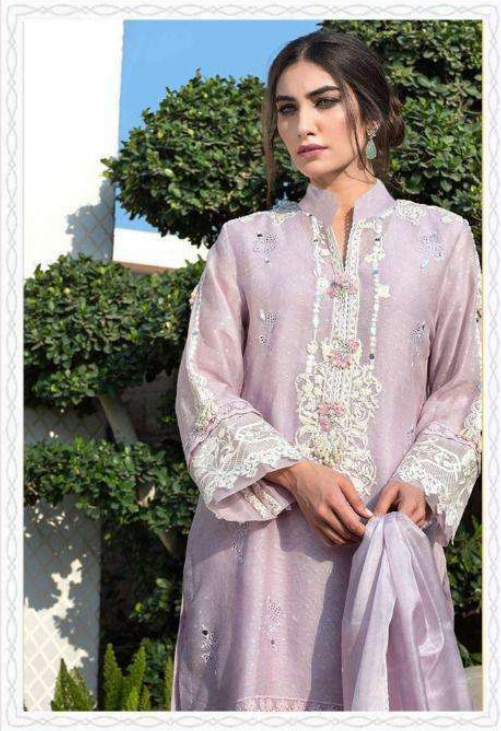

F-5001

CARE INSTRUCTIONS
DRY CLEAN RECOMMENDED
DO NOT USE ANY TYPE OF BLEACH OR
STAIN REMOVING CHEMICALS
WASH & SOAK COLORED & WHITE FABRICS SEPARATELY
DO NOT OVER EXPOSE DAMP FABRIC TO STRONG SUNLIGHT
IRON AT MODERATE TEMPERATURE