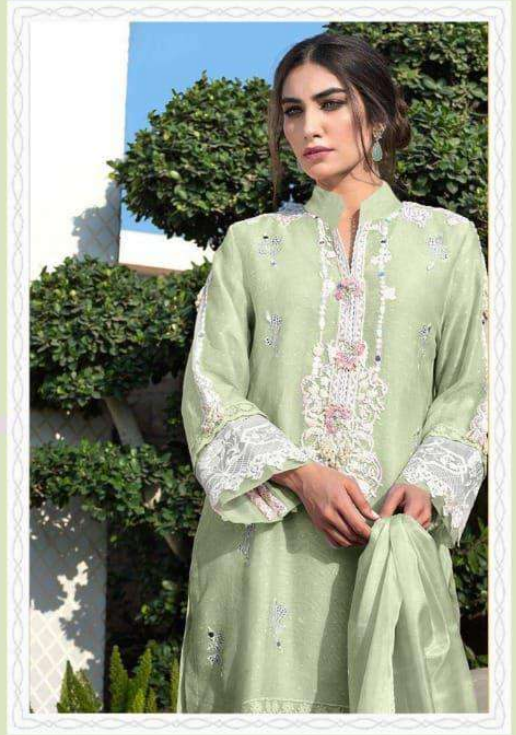

CARE INSTRUCTIONS
DRY CLEAN RECOMMENDED
DO NOT USE ANY TYPE OF BLEACH OR
STAIN REMOVING CHEMICALS
WASH & SOAK COLORED & WHITE FABRICS SEPARATELY
DO NOT OVER EXPOSE DAMP FABRIC TO STRONG SUNLIGHT
IRON AT MODERATE TEMPERATURE