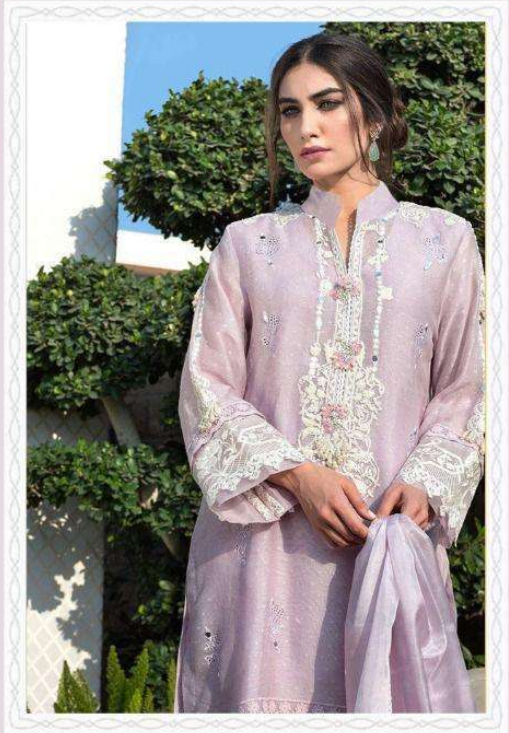

F-5001

CARE INSTRUCTIONS
DRY CLEAN RECOMMENDED
DO NOT USE ANY TYPE OF BLEACH OR
STAIN REMOVING CHEMICALS
WASH & SOAK COLORED & WHITE FABRICS SEPARATELY
DO NOT OVER EXPOSE DAMP FABRIC TO STRONG SUNLIGHT
IRON AT MODERATE TEMPERATURE