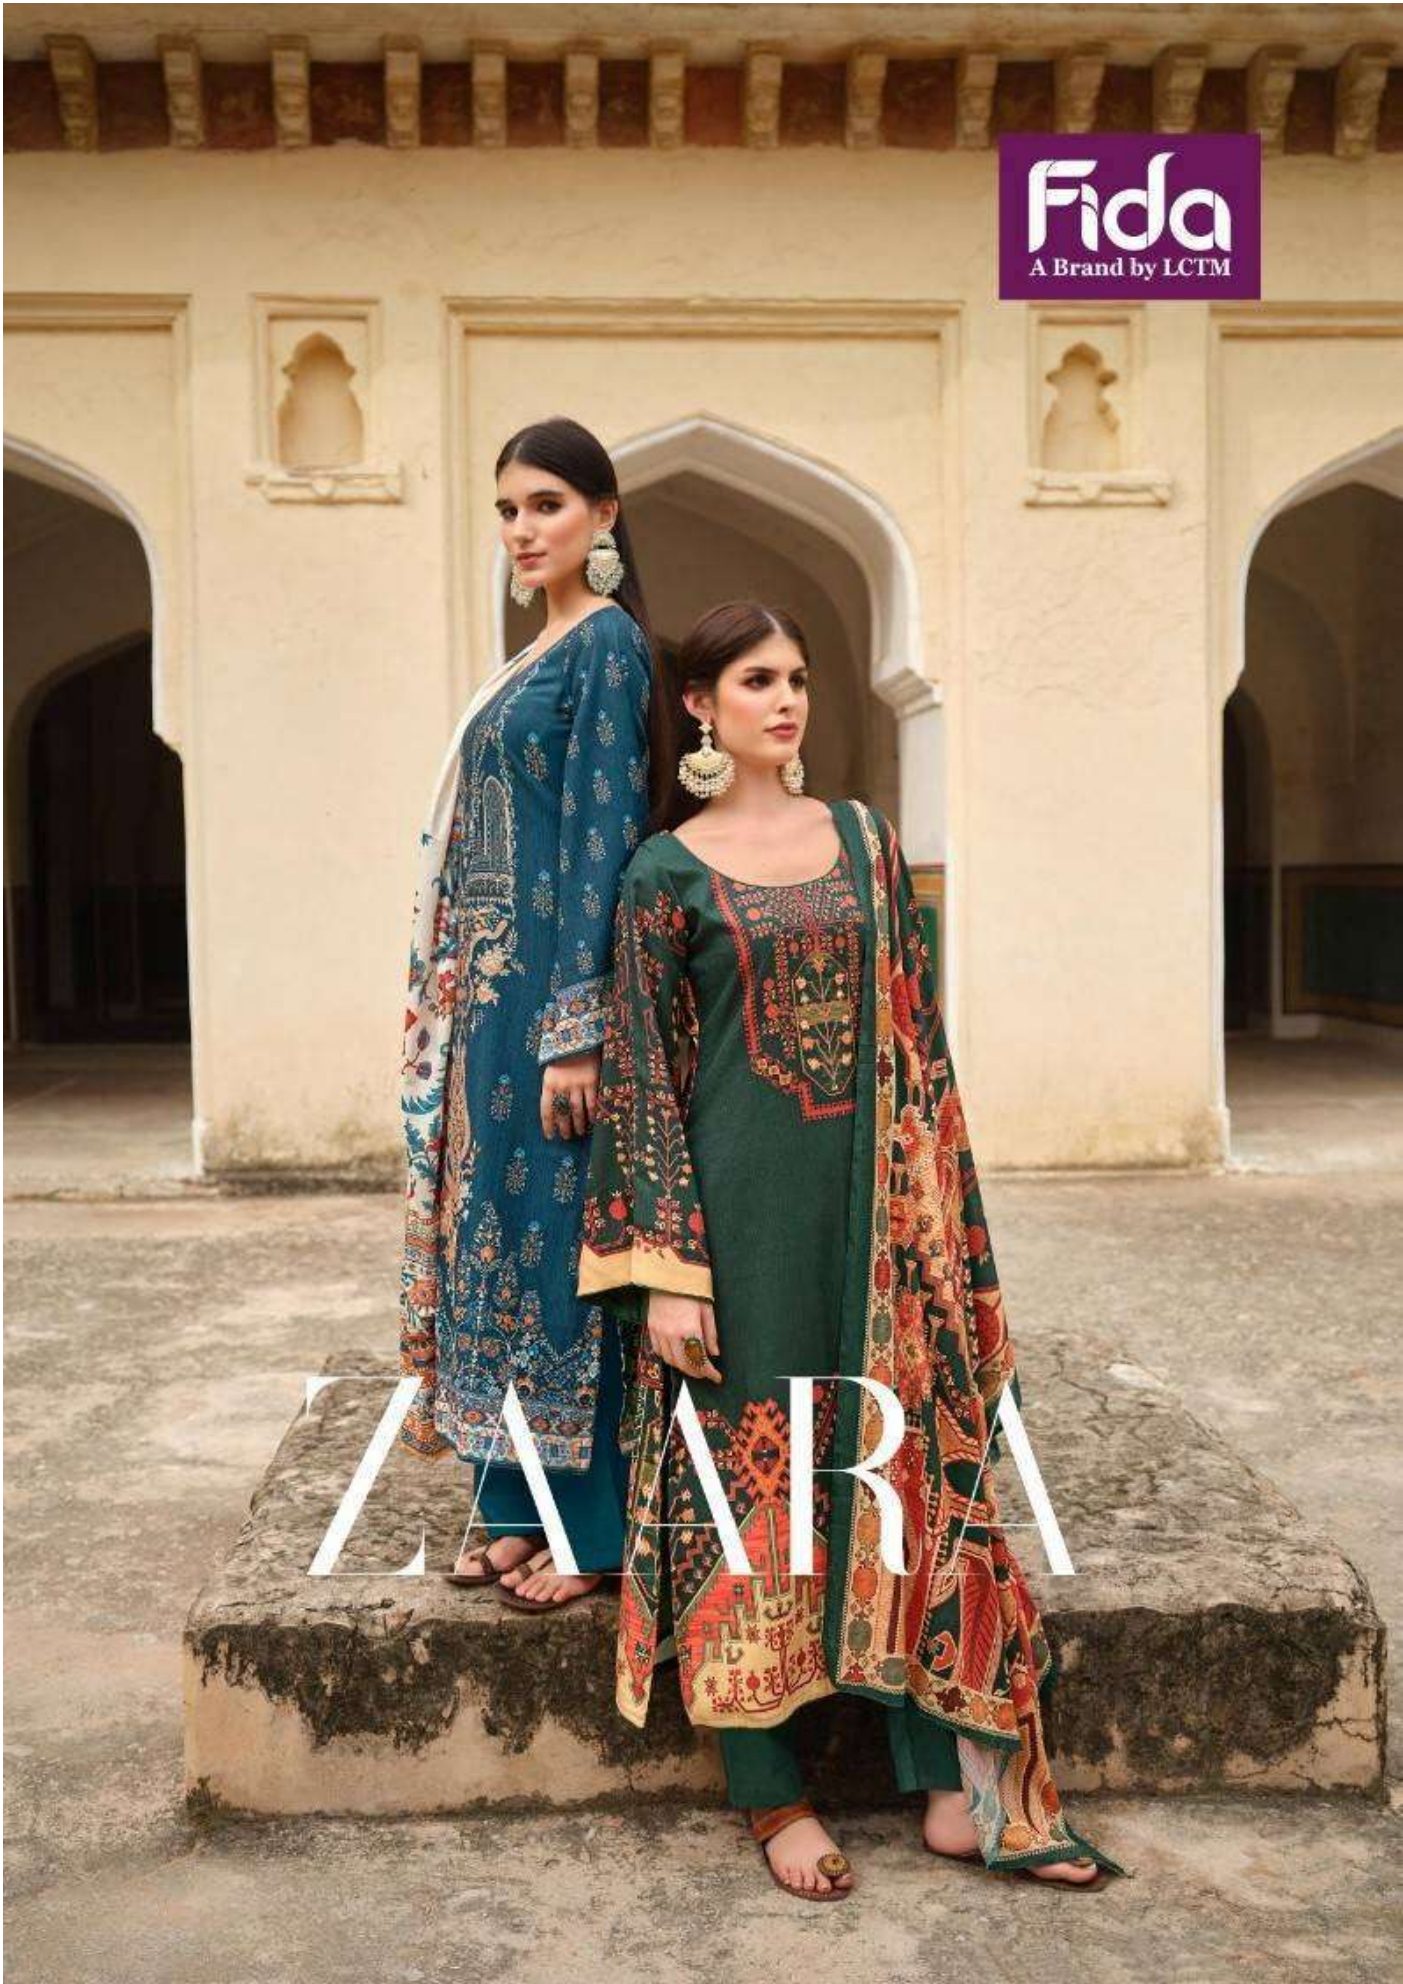

Fida
A Brand by LCTM

ZARA