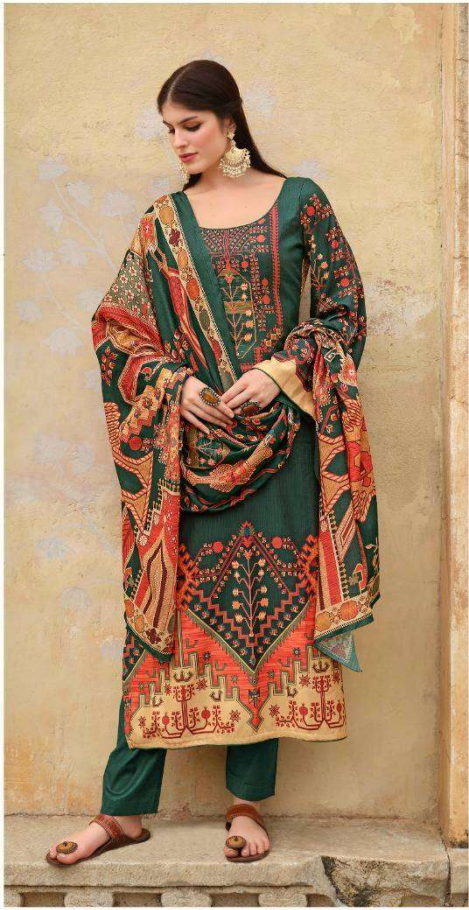

Fida
A Brand by LCTM

1004

Fida
A Brand by LCTM

1005

Fida
A Brand by LCTM

1006

TOP : DIGITAL WOOL X PASHMINA
BOTTOM : SPUN SOLID
DUPATTA : DIGITAL SILK & WOOL SHAWL

Un-Stitched Division
SURAT