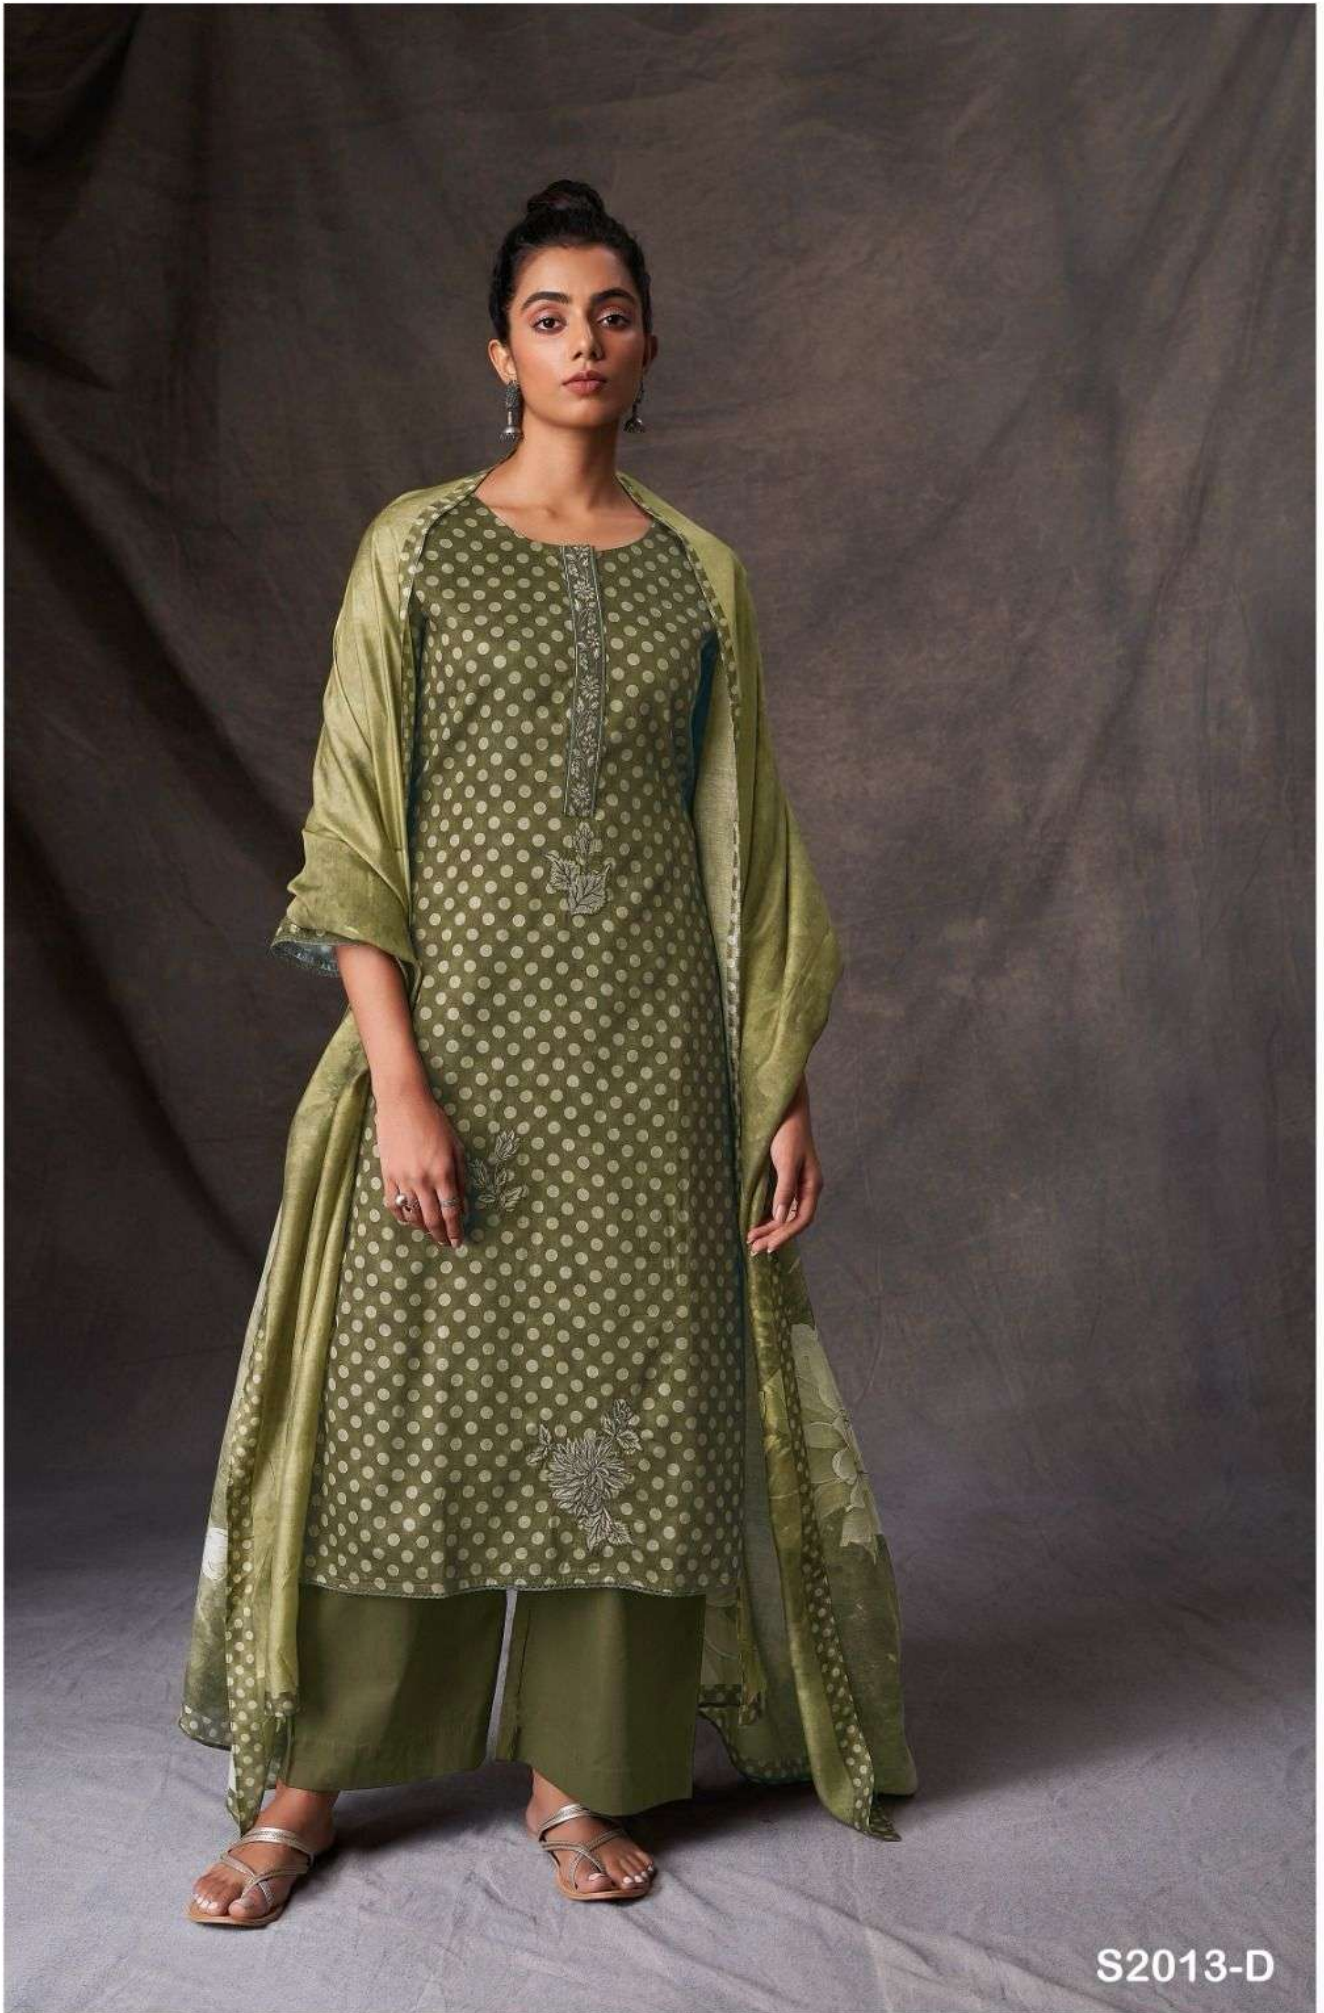

Ganga®
Silver
S2013

S2013-A

S2013-B

S2013-C

S2013-D

S2013-A

PRODUCT NAME	SILVER
D.NO.	S2013
DESCRIPTION	<p>TOP PREMIUM WOOL PASHMINA PRINTED WITH EMBROIDERY AND LACE ON DAMAN</p> <p>BOTTOM PREMIUM WOOL PASHMINA SOLID COLOUR</p> <p>DUPATTA FINEST BEMBERG LAWN PRINTED</p>
HSN CODE	540754
WHOLESALE PRICE	1490/- EACH+GST(EXTRA)