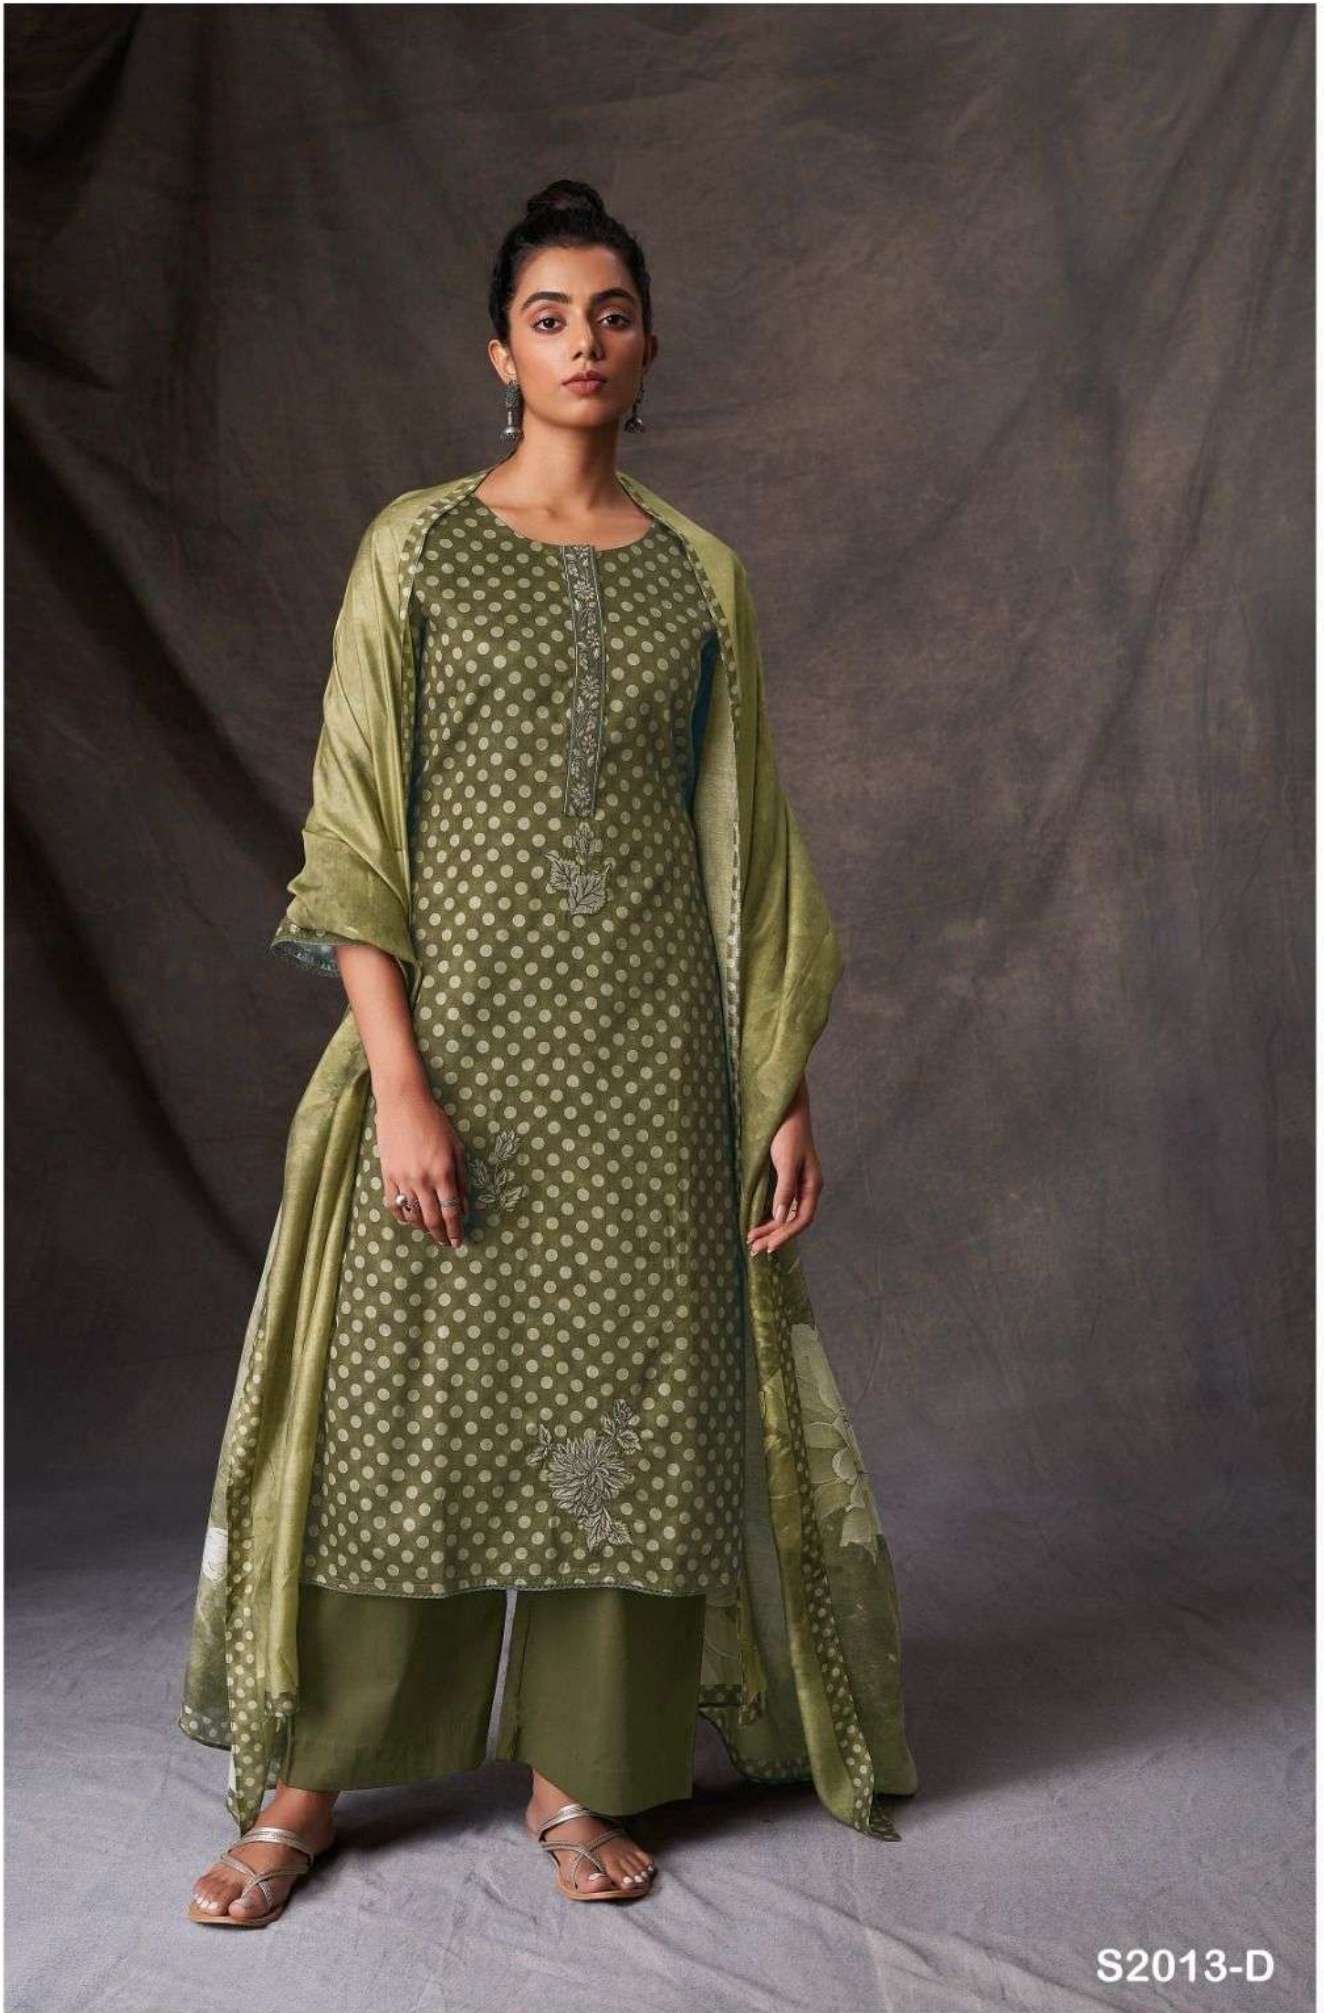

Ganga®  
Silver  
S2013

S2013-A

S2013-B

S2013-C

S2013-D

S2013-A

PRODUCT NAME	<b>SILVER</b>
D.NO.	S2013
DESCRIPTION	<p><b>TOP</b> PREMIUM WOOL PASHMINA PRINTED WITH EMBROIDERY AND LACE ON DAMAN</p> <p><b>BOTTOM</b> PREMIUM WOOL PASHMINA SOLID COLOUR</p> <p><b>DUPATTA</b> FINEST BEMBERG LAWN PRINTED</p>
HSN CODE	<b>540754</b>
WHOLESALE PRICE	<b>1490/- EACH+GST(EXTRA)</b>