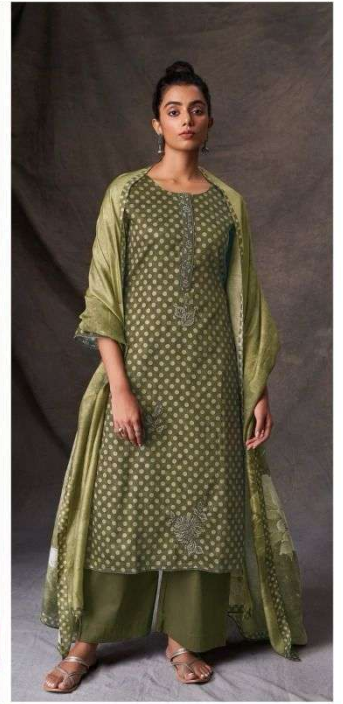

S2013-D

Ganga®
Silver
S2013- A/B/C/D