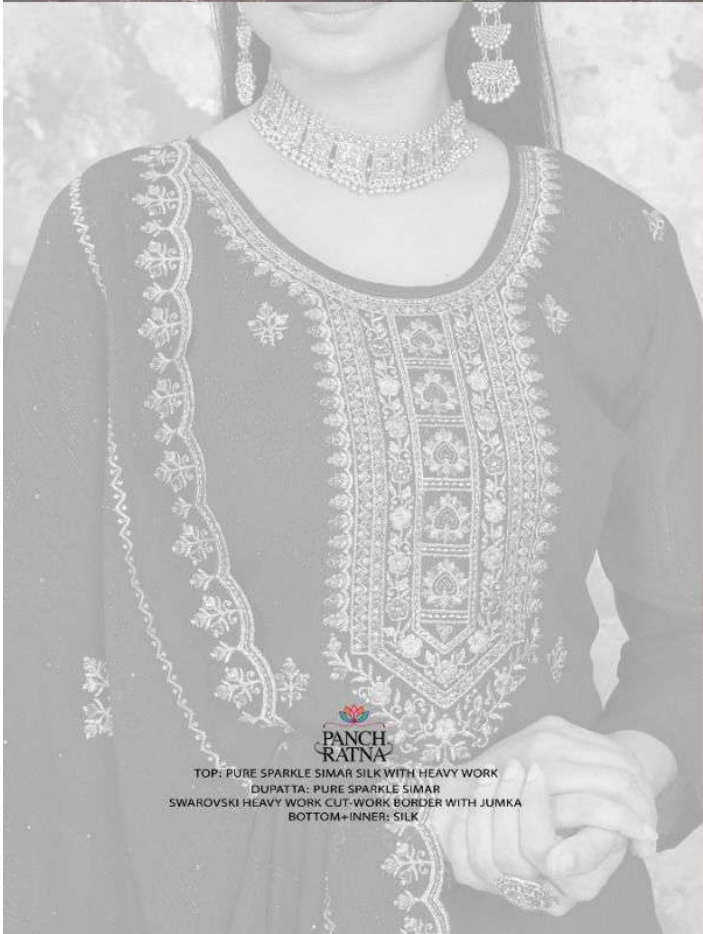

  
PANCH  
RATNA

AVSAR

PANCH  
RATNA  
AUSAR

  
 TOP: PURE SPARKLE SIMAR SILK WITH HEAVY WORK  
 DUPATTA: PURE SPARKLE SIMAR  
 SWAROVSKI HEAVY WORK CUT-WORK BORDER WITH JUMKA  
 BOTTOM+INNER: SILK

  
 PANCH  
 RATNA