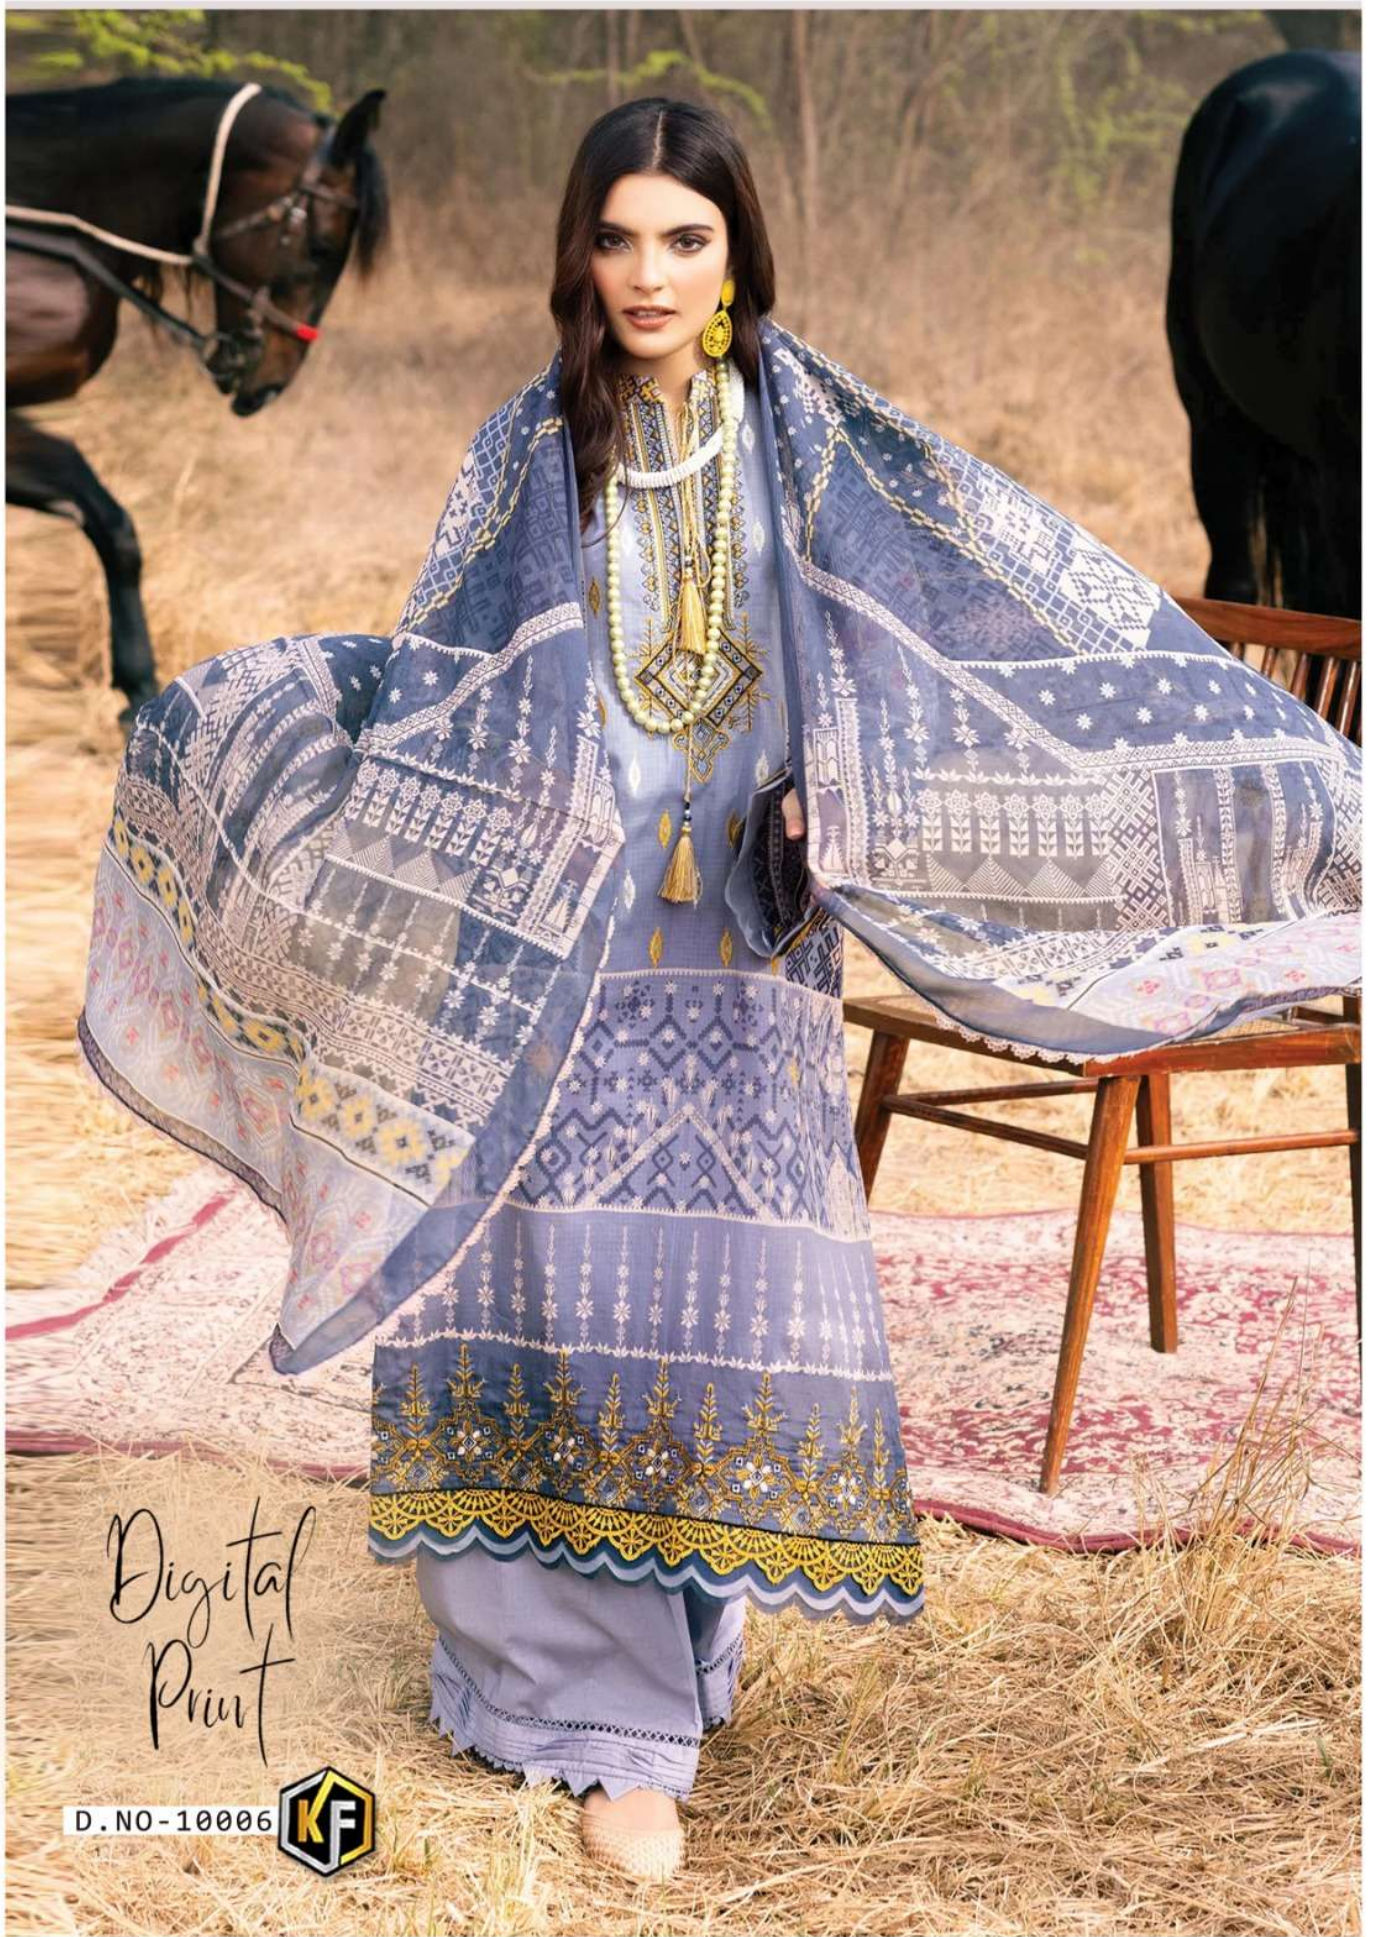

Digital
Print

D.NO-10006