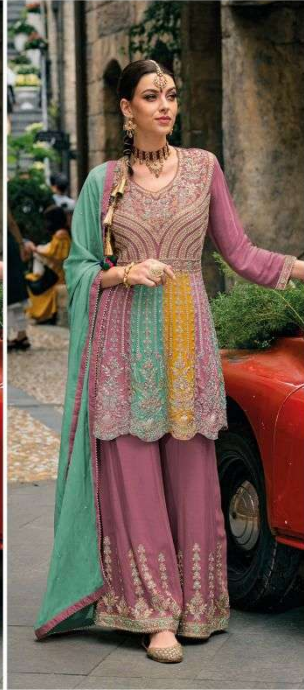

# Barbie

COLOR EDITION

www.ebabrand.com.tr

CODE : 1608

CODE : 1608 A

CODE : 1608 B

EBA || 1608

EBA || 1608 A

EBA || 1608 B

  
eba lifestyle  
**Barbie**  
COLOR EDITION