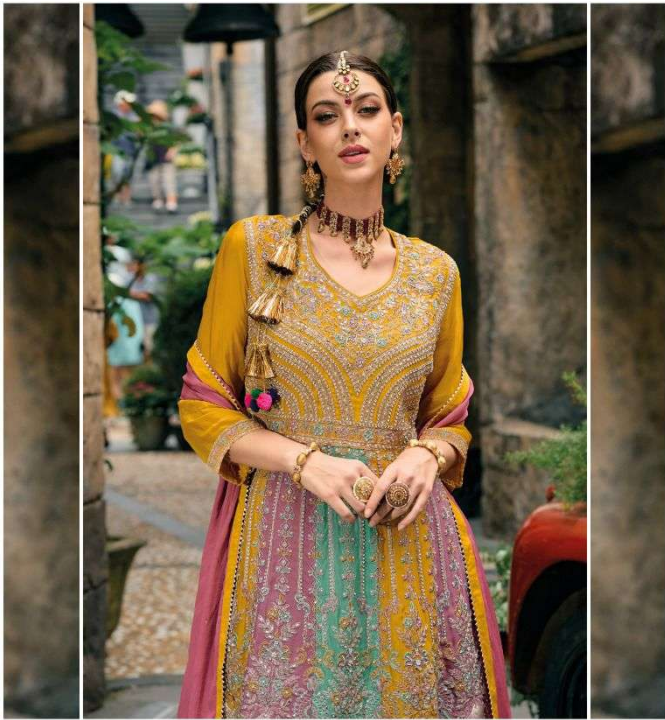

# Barbie

COLOR EDITION

www.ebabrand.com.tr

CODE : 1608

CODE : 1608 A

CODE : 1608 B

EBA || 1608

EBA || 1608 A

EBA || 1608 B

  
eba lifestyle  
**Barbie**  
COLOR EDITION