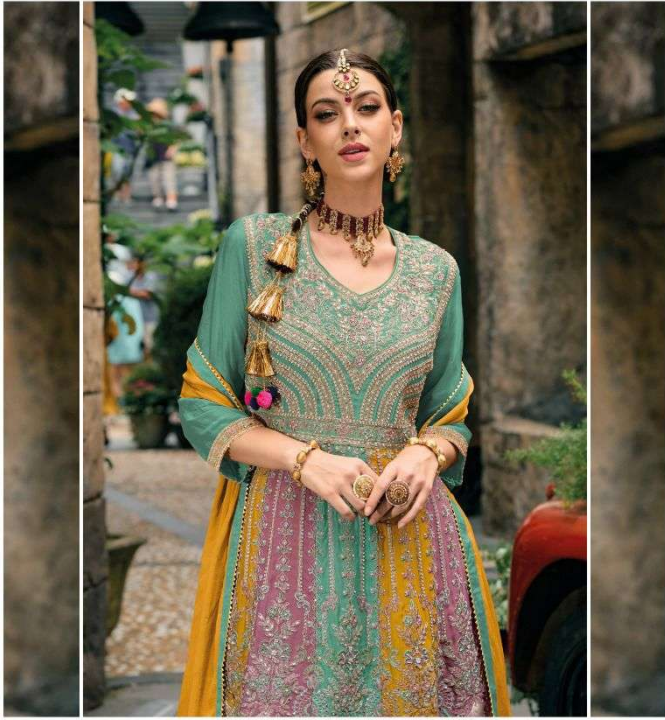

# Barbie

COLOR EDITION

www.ebabrand.com

CODE : 1608

CODE : 1608 A

CODE : 1608 B

EBA || 1608

EBA || 1608 A

EBA || 1608 B

  
eba lifestyle  
**Barbie**  
COLOR EDITION