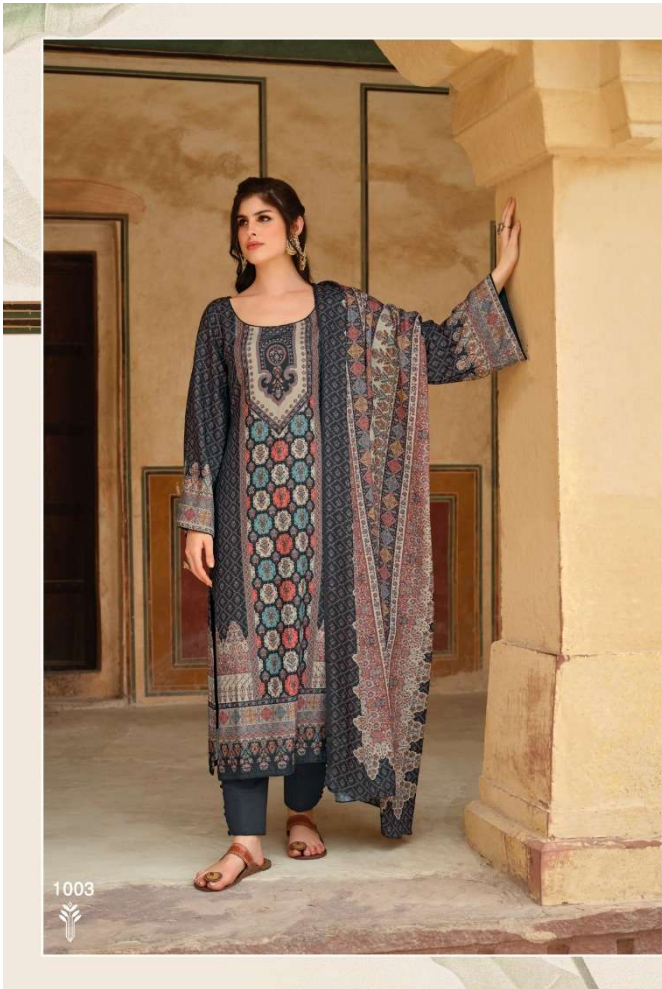

Fida
A Brand by LC131

1002

1004
✦

Ekansh

TOP : DIGITAL WOOL X PASHMINA

BOTTOM : SPUN SOLID

DUPATTA : DIGITAL SILK & WOOL SHAWL

TOTAL SUITS	TOTAL AMOUNT	RATE
06	5,994/-	999/-