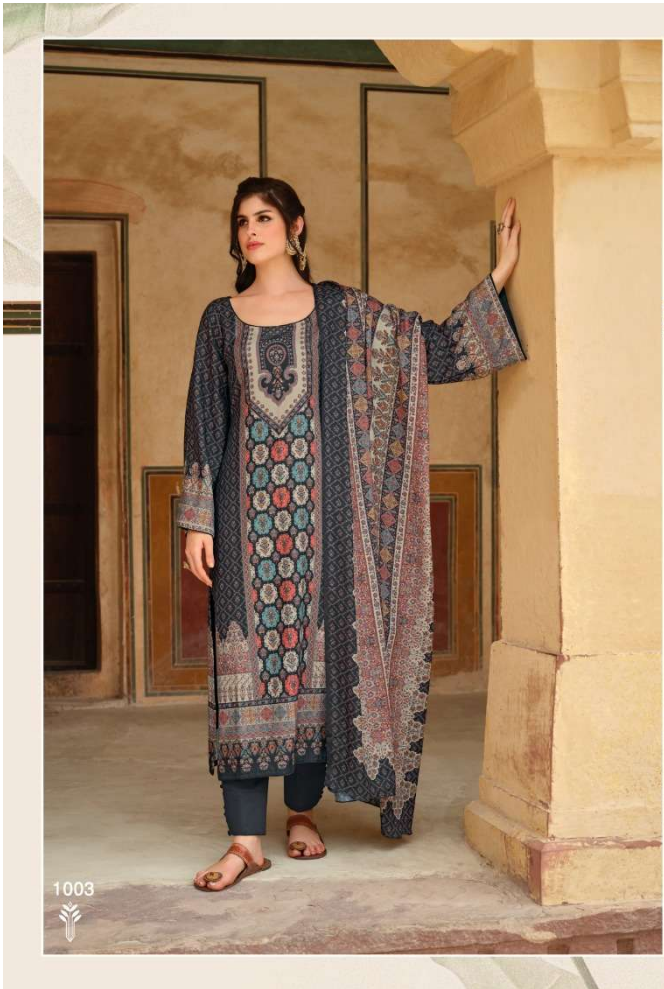

Fida
A Brand by LC131

1002

1004
✿

Ekansh

TOP : DIGITAL WOOL X PASHMINA

BOTTOM : SPUN SOLID

DUPATTA : DIGITAL SILK & WOOL SHAWL

TOTAL SUITS	TOTAL AMOUNT	RATE
06	5,994/-	999/-