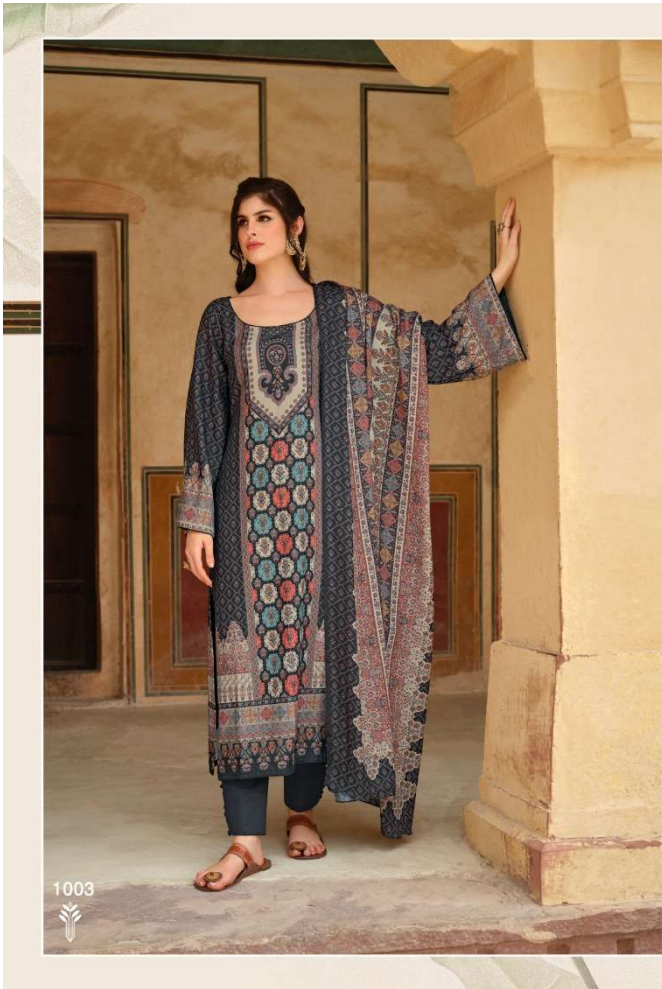

Fida
A Brand by LC131

1002

1004
✿

Ekansh

TOP : DIGITAL WOOL X PASHMINA

BOTTOM : SPUN SOLID

DUPATTA : DIGITAL SILK & WOOL SHAWL

TOTAL SUITS	TOTAL AMOUNT	RATE
06	5,994/-	999/-