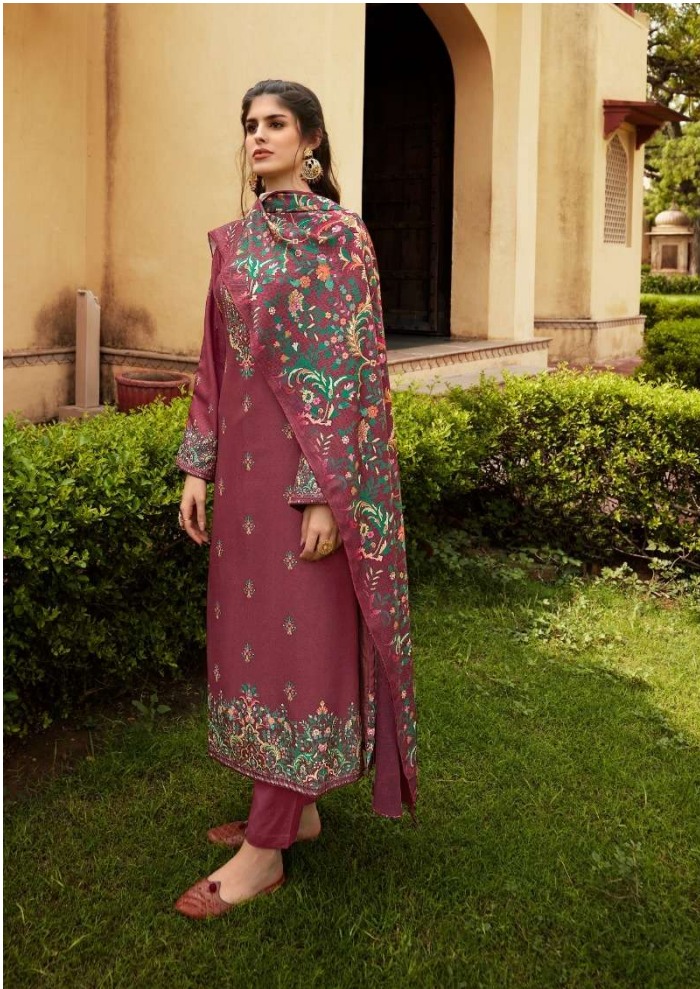

1004

BRINGS CHARM

Fida  
A Brand by LCTM

UP TOWN GIRL

1005

TOP : DIGITAL KASHMIRI WOOL

BOTTOM : KASHMIRI WOOL SOLID

DUPATTA : DIGITAL CHASME BUL-BUL STOLE