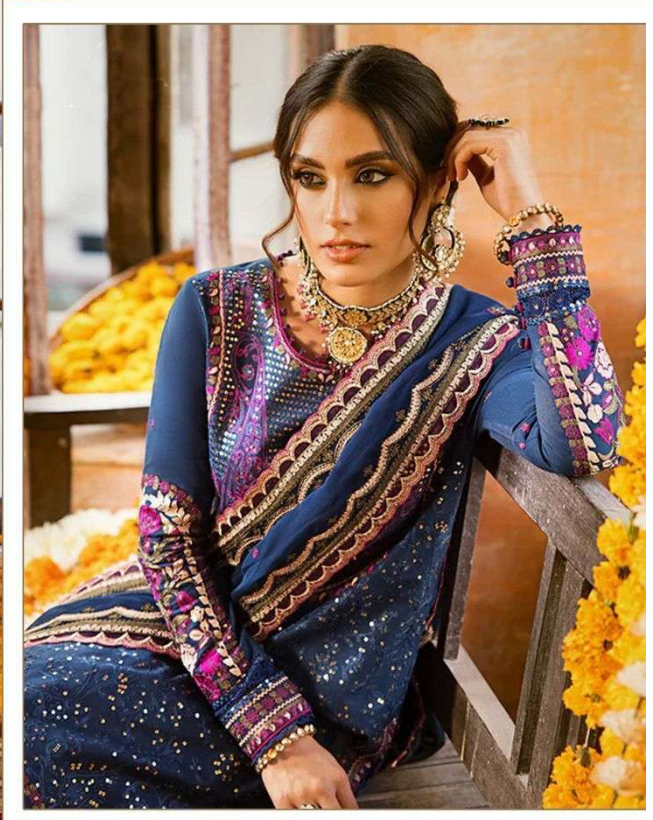

Serene[®]
Pakistani Suit
A BRAND BY MEGHA EXPORT

S - 180

TOP- FOX GEORGETTE HEAVY EMBROIDERED
NNER+ BOTTOM - DULL SANTOON
DUPATTA - NAZNEEN HEAVY EMBROIDERED

Serene[®]
Pakistani Suit
A BRAND BY MEGHA EXPORT

S - 180

TOP- FOX GEORGETTE HEAVY EMBROIDERED
NNER+ BOTTOM - DULL SANTOON
DUPATTA - NAZNEEN HEAVY EMBROIDERED

Savino
S - 180

TOP - FOX GEORGETTE HEAVY
EMBROIDERED
NECK - BOTTOM - GULL SANTOON
DUPATTA - NAZSEEN HEAVY EMBROIDERED