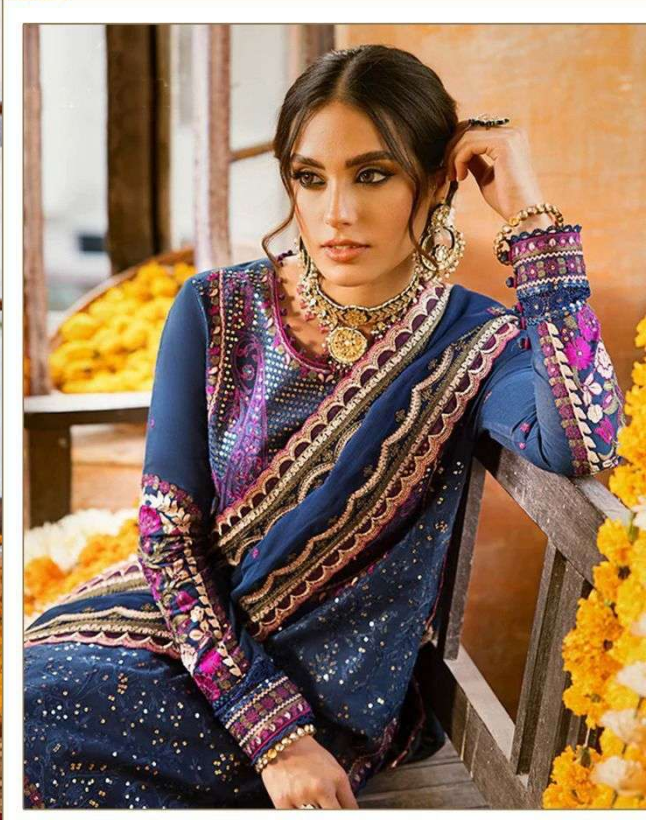

Serene[®]
Pakistani Suit
A BRAND BY MEGHA EXPORT

S - 180

TOP- FOX GEORGETTE HEAVY EMBROIDERED
NNER+ BOTTOM - DULL SANTOON
DUPATTA - NAZNEEN HEAVY EMBROIDERED

Serene[®]
Pakistani Suit
A BRAND BY MEGHA EXPORT

S - 180

TOP- FOX GEORGETTE HEAVY EMBROIDERED
NNER+ BOTTOM - DULL SANTOON
DUPATTA - NAZNEEN HEAVY EMBROIDERED

Seamless
S - 180

TOP - FOX GEORGETTE HEAVY EMBROIDERED
NECK - BOTTOM - GULL SANTOON
DUPATTA - NAZSEEN HEAVY EMBROIDERED