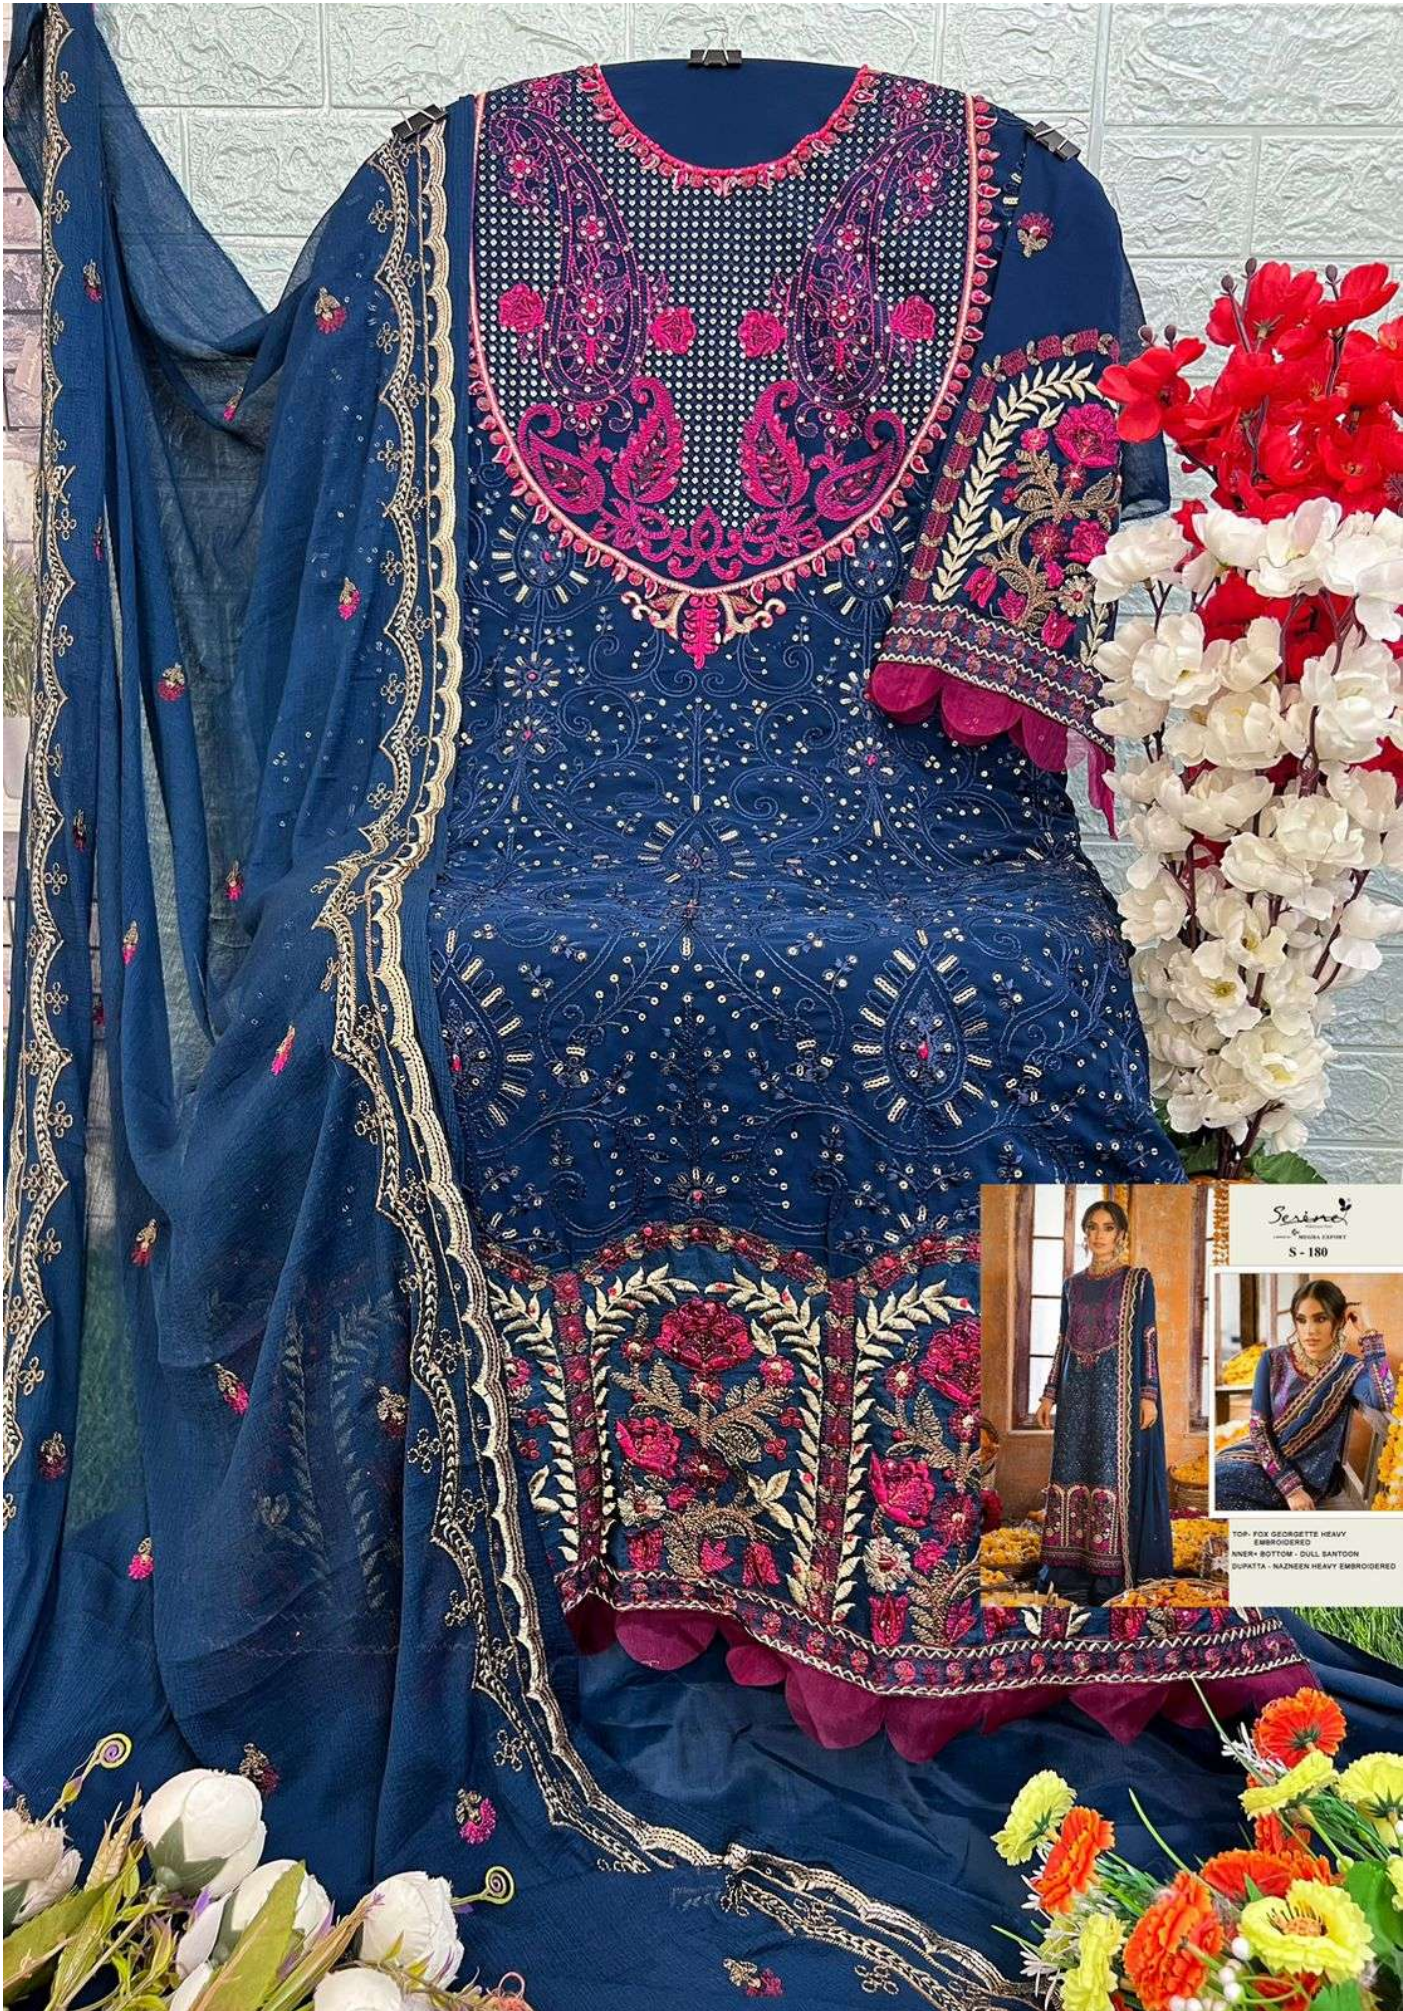

Seamless
S - 180