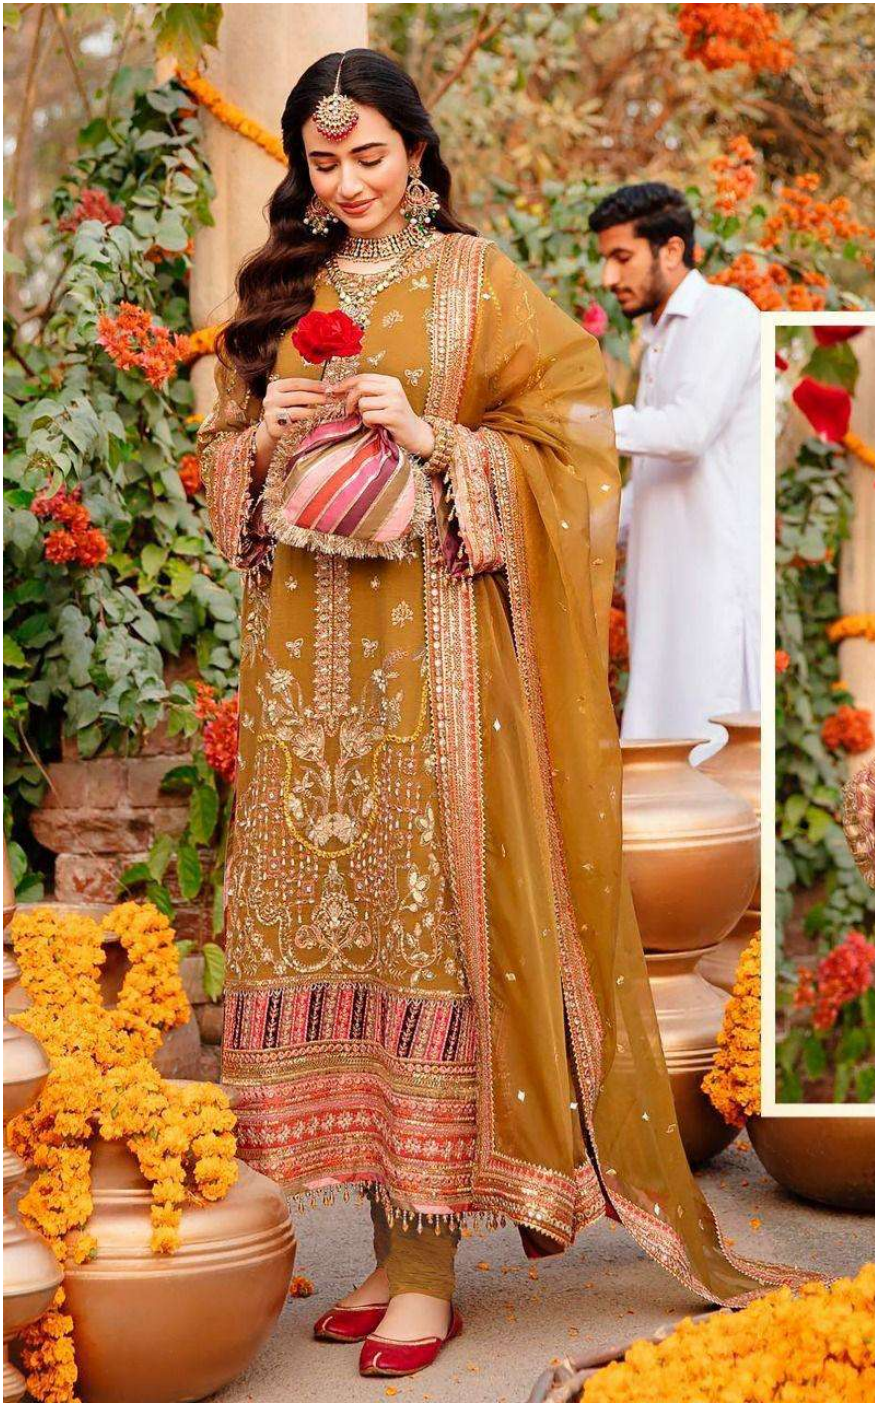

MAHNURTM
— FASHION —
MAHNUR
Vol-1

M-1003

TOP.: FOX GEORGATE WITH EMBROIDERED

BOTTOM/INNER.: HEAVY SANTOON

DUPATTA.: NET WITH EMBROIDERY

MAHNUR[™]
— FASHION —
MAHNUR
Vol-1

M-1003

TOP.: FOX GEORGATE WITH EMBROIDERED

BOTTOM/INNER.: HEAVY SANTOON

DUPATTA.: NET WITH EMBROIDERY

Selves

MAHNUR
— FASHION —

Emb
Duppta