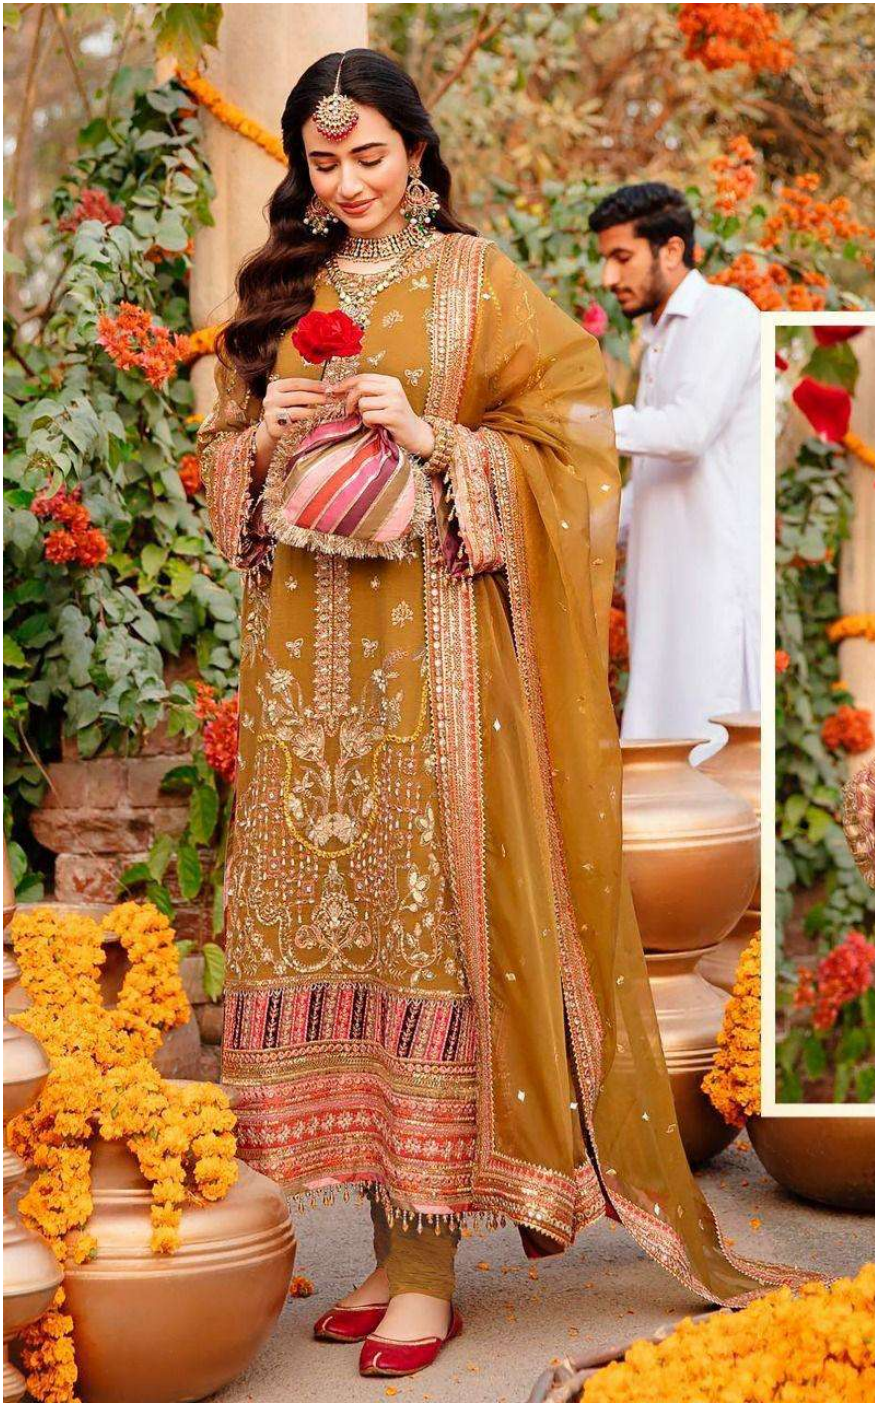

MAHNURTM
— FASHION —
MAHNUR
Vol-1

M-1003

TOP.: FOX GEORGATE WITH EMBROIDERED

BOTTOM/INNER.: HEAVY SANTOON

DUPATTA.: NET WITH EMBROIDERY

MAHNUR[™]
— FASHION —
MAHNUR
Vol-1

M-1003

TOP.: FOX GEORGATE WITH EMBROIDERED

BOTTOM/INNER.: HEAVY SANTOON

DUPATTA.: NET WITH EMBROIDERY

Selves

MAHNUR
FASHION

Emb
Duppta