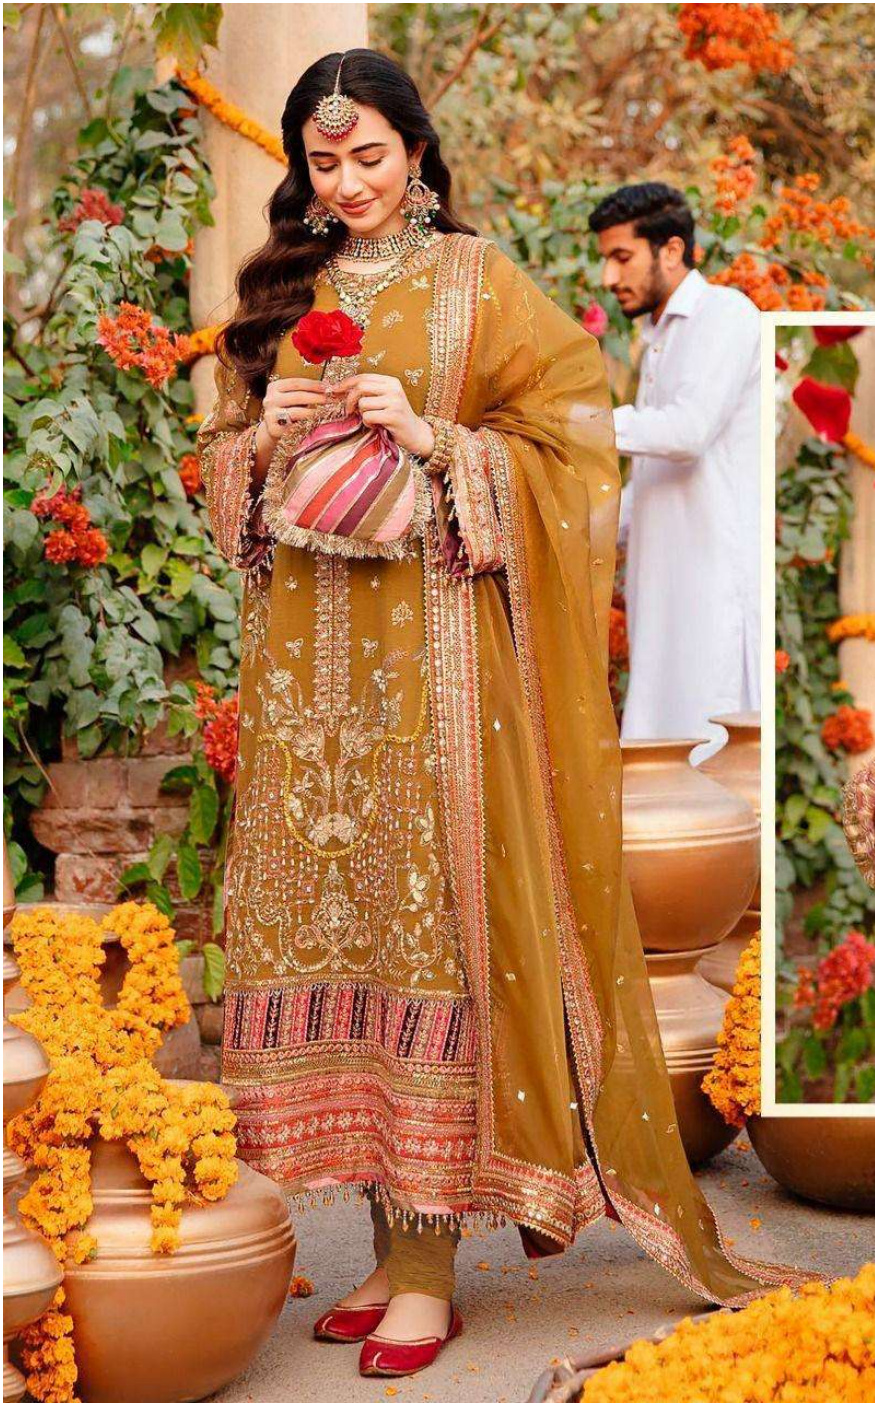

MAHNURTM
— FASHION —
MAHNUR
Vol-1

M-1003

TOP.: FOX GEORGATE WITH EMBROIDERED

BOTTOM/INNER.: HEAVY SANTOON

DUPATTA.: NET WITH EMBROIDERY

MAHNURTM
— FASHION —
MAHNUR
Vol-1

M-1003

TOP.: FOX GEORGATE WITH EMBROIDERED

BOTTOM/INNER.: HEAVY SANTOON

DUPATTA.: NET WITH EMBROIDERY

Selves

MAHNUR
— FASHION —

Emb
Duppta