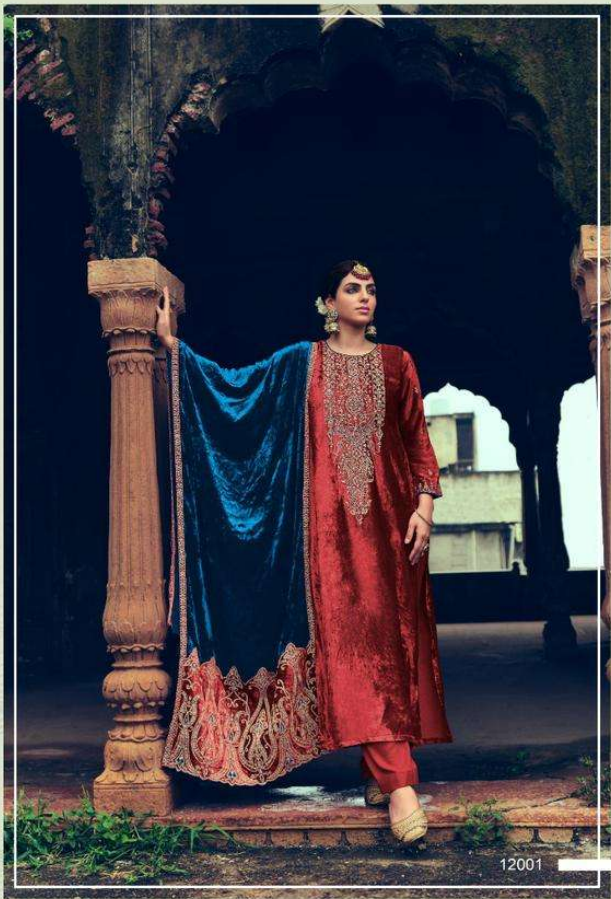

Shehnaaz

12003

12004

12005

12006

GULL JEE

Shehnaaz

DESIGN NO.	PRICE	
12001	2999/-	:TOP: VISCOSE VELVET WITH HEAVY EMBROIDERY
12002	2999/-	
12003	2999/-	:BOTTAM: VISCOSE PASHMINA
12004	2999/-	
12005	2999/-	:DUPATTA: VISCOSE VELVET WITH HEAVY EMBROIDERY
12006	2999/-	
Total Pieces: 6		Total Amountt: 17994/-+GST

# Shehnaaz

12001

12002

12003

12004

12005

12006