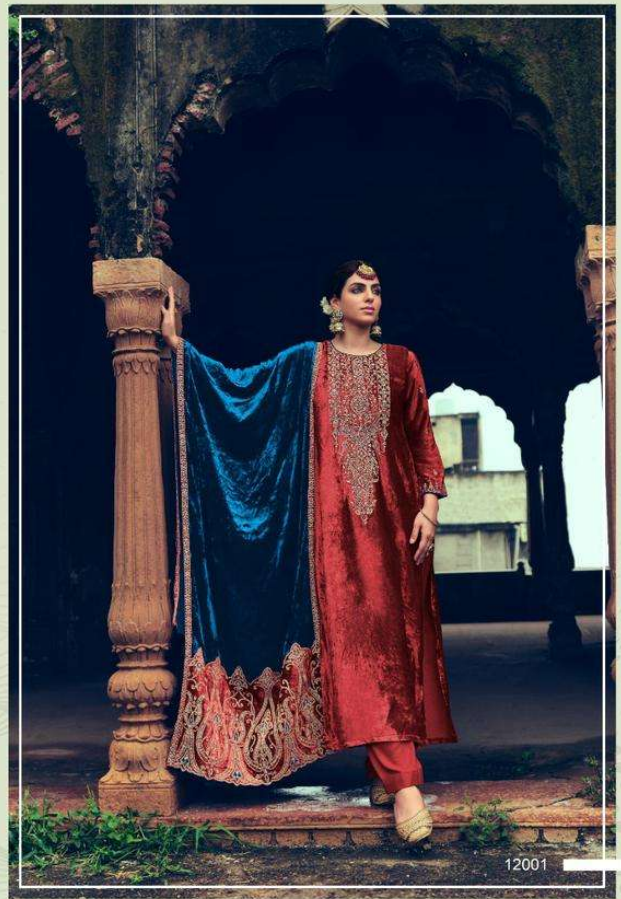

Shehnaaz

12002

12003

12004

12005

12006

GULL JEE

Shehnaaz

DESIGN NO.	PRICE	
12001	2999/-	:TOP: VISCOSE VELVET WITH HEAVY EMBROIDERY
12002	2999/-	
12003	2999/-	:BOTTAM: VISCOSE PASHMINA
12004	2999/-	
12005	2999/-	:DUPATTA: VISCOSE VELVET WITH HEAVY EMBROIDERY
12006	2999/-	
Total Pieces: 6		Total Amountt: 17994/-+GST