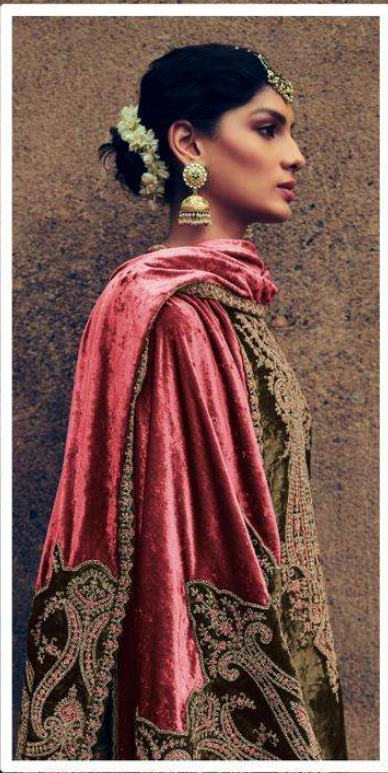

Shehnaaz

12002

12003

12004

12005

12006

GULL JEE

Shehnaaz

DESIGN NO.	PRICE	
12001	2999/-	:TOP: VISCOSE VELVET WITH HEAVY EMBROIDERY
12002	2999/-	
12003	2999/-	:BOTTAM: VISCOSE PASHMINA
12004	2999/-	
12005	2999/-	:DUPATTA: VISCOSE VELVET WITH HEAVY EMBROIDERY
12006	2999/-	
Total Pieces: 6		Total Amountt: 17994/-+GST

# Shehnaaz

12001

12002

12003

12004

12005

12006