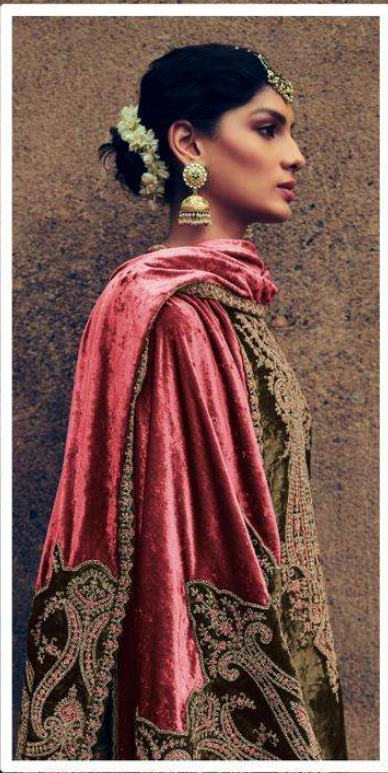

Shehnaaz

12003

12004

12005

12006

GULL JEE

Shehnaaz

DESIGN NO.	PRICE	
12001	2999/-	:TOP: VISCOSE VELVET WITH HEAVY EMBROIDERY
12002	2999/-	
12003	2999/-	:BOTTAM: VISCOSE PASHMINA
12004	2999/-	
12005	2999/-	:DUPATTA: VISCOSE VELVET WITH HEAVY EMBROIDERY
12006	2999/-	
Total Pieces: 6		Total Amountt: 17994/-+GST

# Shehnaaz

12001

12002

12003

12004

12005

12006