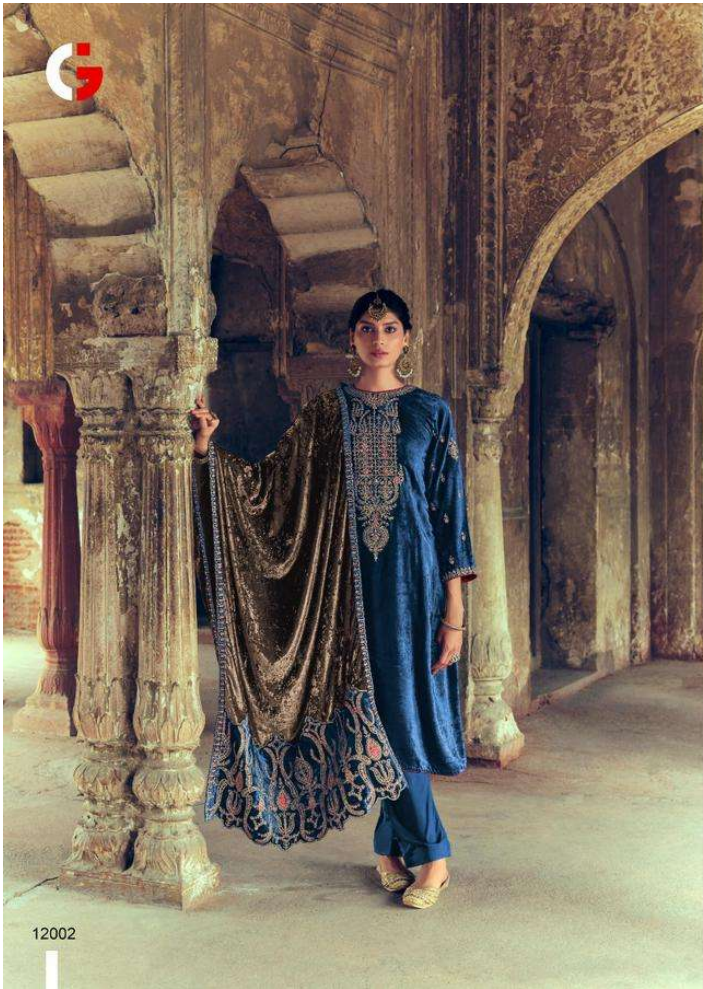

Shehnaaz

12002

12003

12004

12005

12006

GULL JEE

Shehnaaz

DESIGN NO.	PRICE	
12001	2999/-	:TOP: VISCOSE VELVET WITH HEAVY EMBROIDERY
12002	2999/-	
12003	2999/-	:BOTTAM: VISCOSE PASHMINA
12004	2999/-	
12005	2999/-	:DUPATTA: VISCOSE VELVET WITH HEAVY EMBROIDERY
12006	2999/-	
Total Pieces: 6		Total Amountt: 17994/-+GST