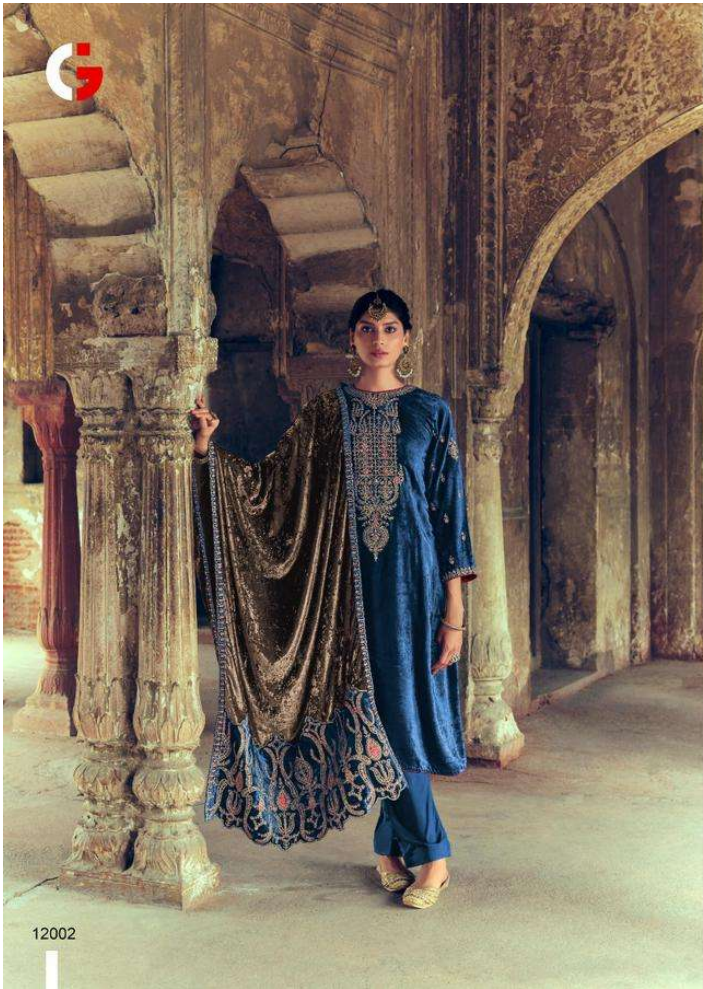

Shehnaaz

12003

12004

12005

12006

GULL JEE

Shehnaaz

DESIGN NO.	PRICE	
12001	2999/-	:TOP: VISCOSE VELVET WITH HEAVY EMBROIDERY
12002	2999/-	
12003	2999/-	:BOTTAM: VISCOSE PASHMINA
12004	2999/-	
12005	2999/-	:DUPATTA: VISCOSE VELVET WITH HEAVY EMBROIDERY
12006	2999/-	
Total Pieces: 6		Total Amountt: 17994/-+GST

# Shehnaaz

12001

12002

12003

12004

12005

12006