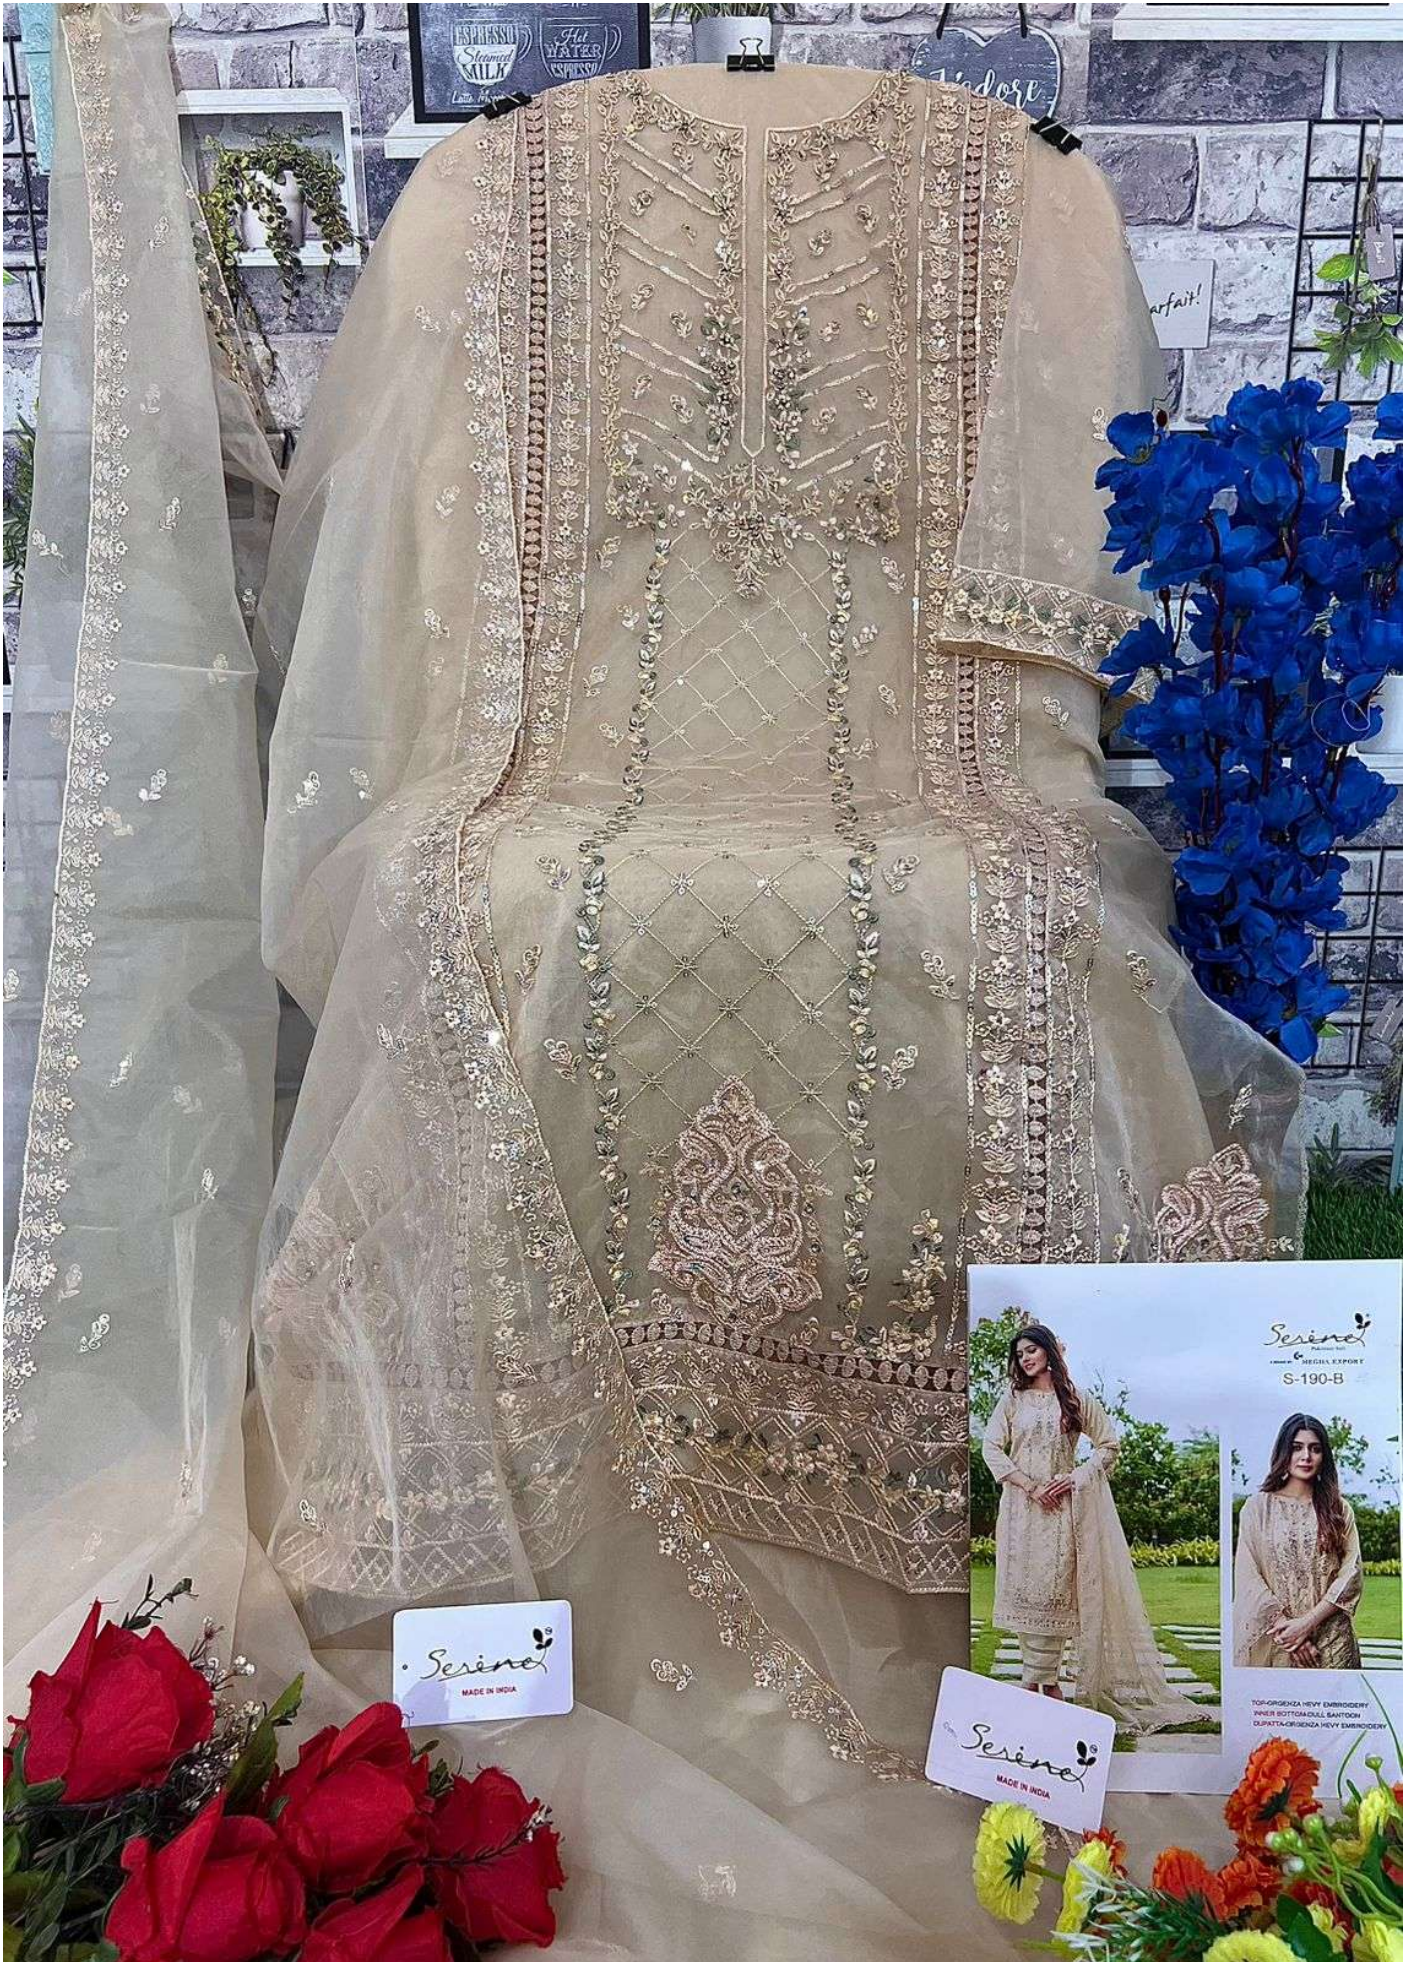

ESPRESSO
Steamed MILK
Latte Macchiato

Hot WATER
ESPRESSO

Indore

parfait!

Serene
MADE IN INDIA

Serene
MADE IN INDIA