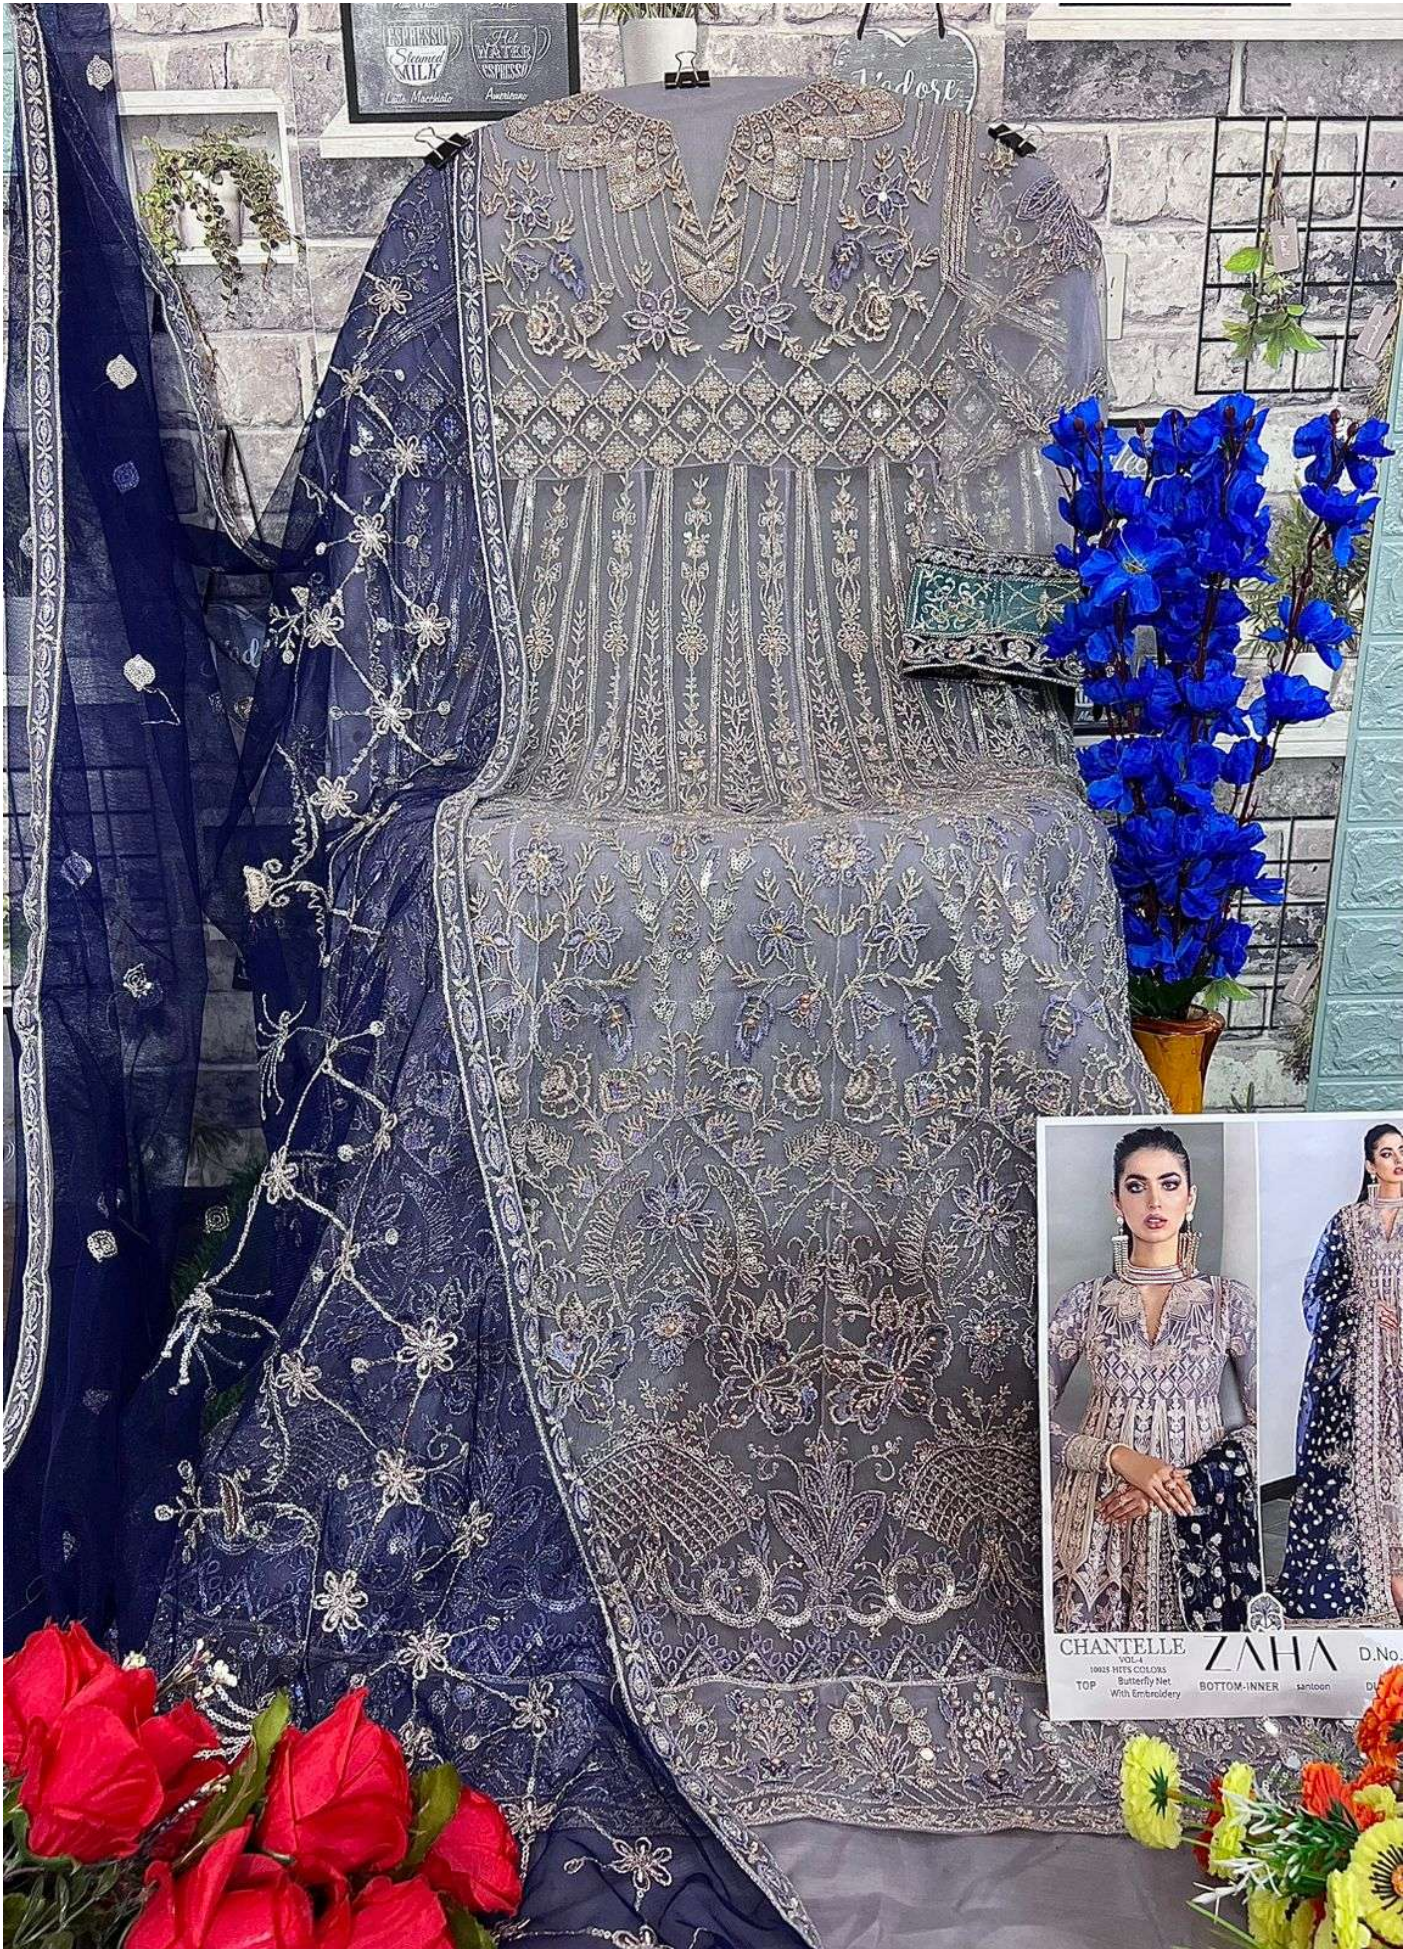

CHANTELLE VOL. 4 D.No. 10005 HITE'S COLORS
TOP Butterfly Net With Embroidery
ZAHA BOTTOM-INNER saratoon