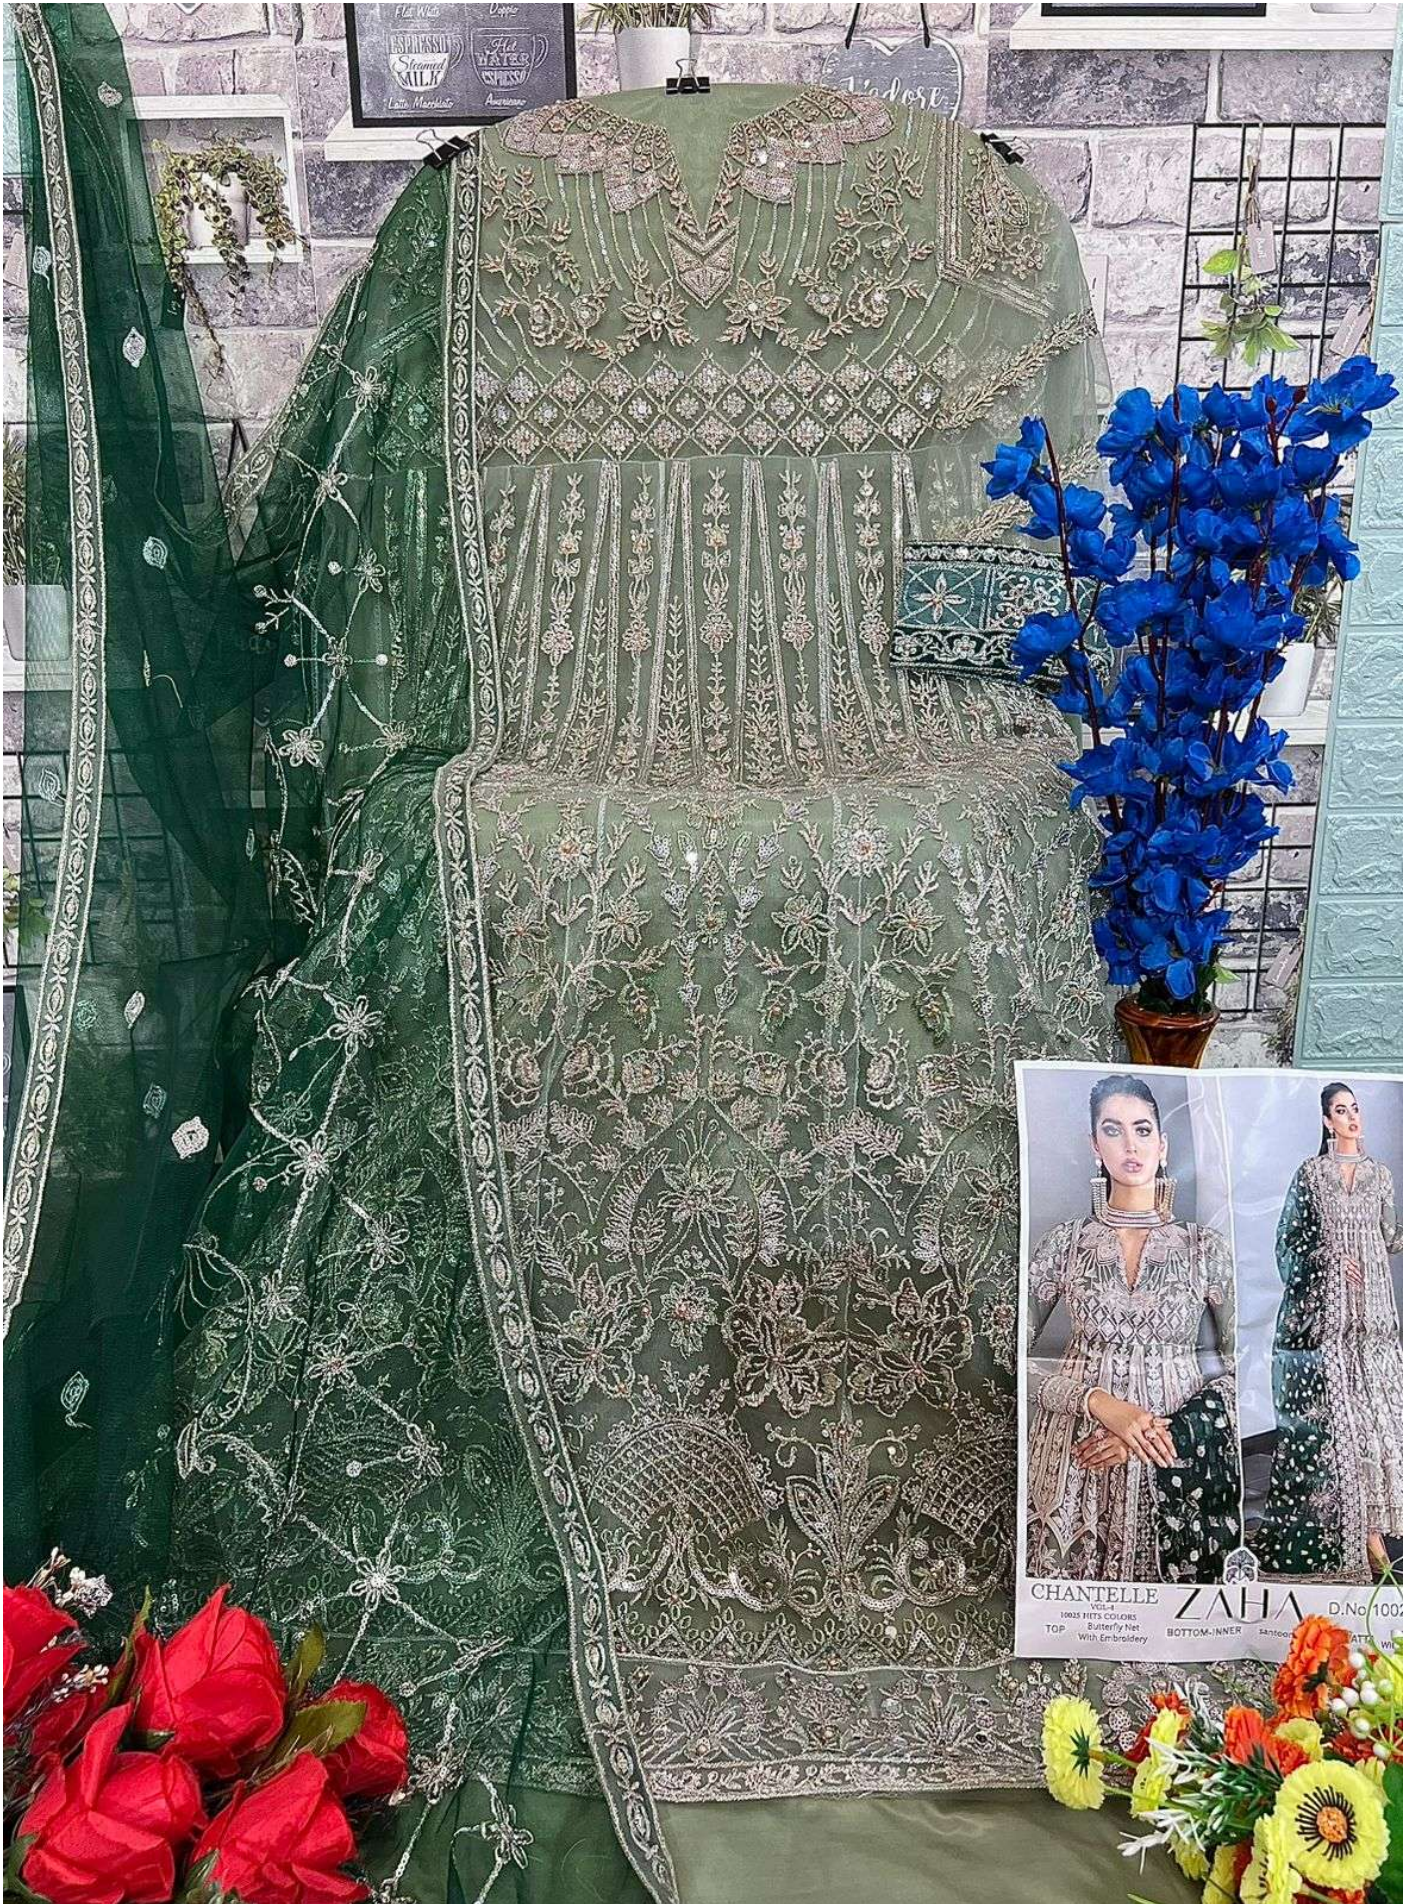

CHANTELLE

Vol-4

10025 HITS COLORS

ZAHA

CHANTELLE

VOL-4

10025 HITS COLORS

TOP Butterfly Net
With Embroidery

Z A H A

BOTTOM-INNER santoon

D.No.10025-A

DUPATTA Butterfly Net
With Embroidery

CHANTELLE ZAHA D.No/1002
100% NETS & COLORES
TOP Butterfly Net With Embroidery
BOTTOM-INNER Satin
MATERIAL WITH

CHANTELLE
VOL-4
10025 HITS COLORS
TOP Butterfly Net
With Embroidery

ZAHA
BOTTOM-INNER santoon

D.No.10025-B
DUPATTA Butterfly Net
With Embroidery

CHANIELLE
VOL. 4
10025 1173 230-091
TOP With Embroidery
ZAHA
BOTTOM-INNER
D.No. 10025-1

CHANTELLE

VOL-4

10025 HITS COLORS

TOP Butterfly Net
With Embroidery