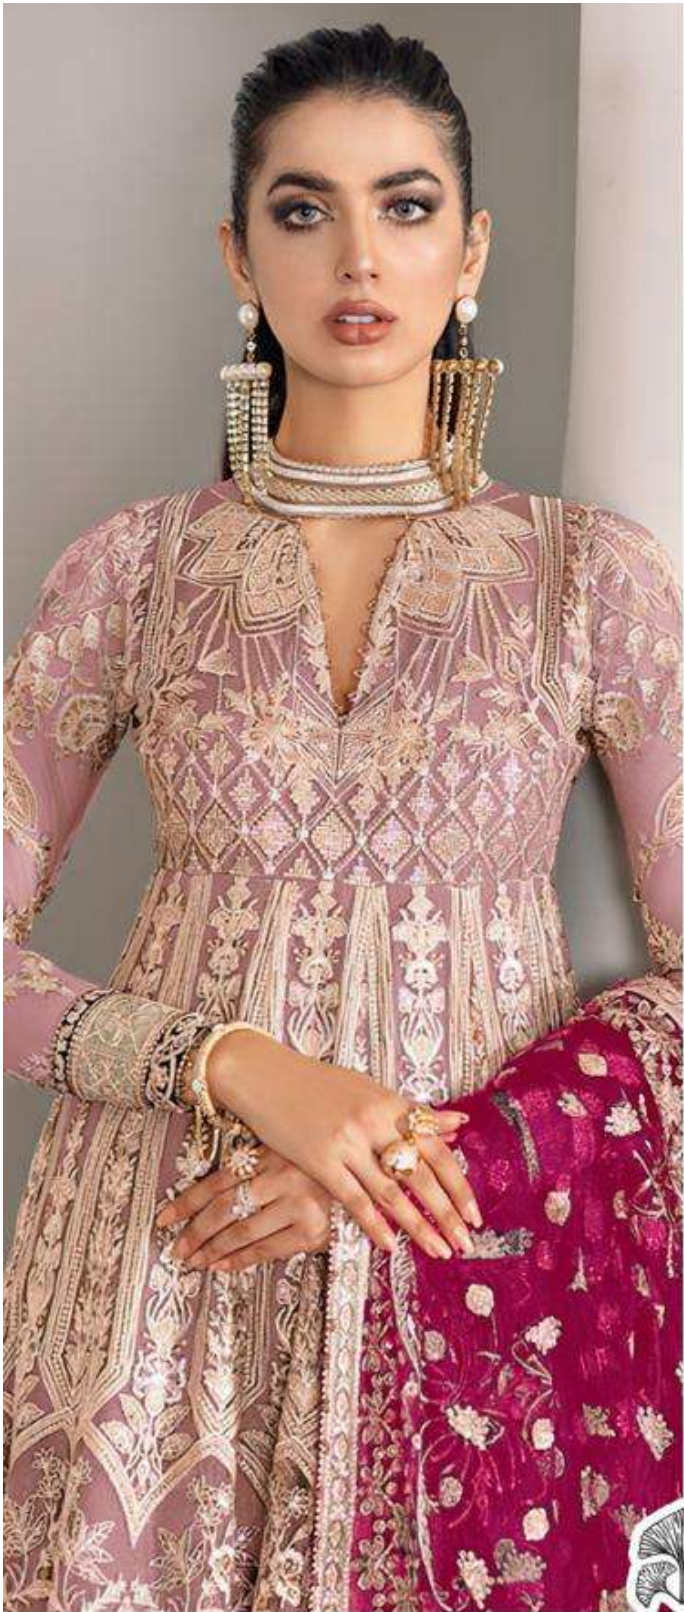

CHANTELLE

Vol-4

10025 HITS COLORS

ZAHA

CHANTELLE

VOL-4

10025 HITS COLORS

TOP Butterfly Net
With Embroidery

Z A H A

BOTTOM-INNER santoon

D.No.10025-A

DUPATTA Butterfly Net
With Embroidery

CHANTELLE ZAHA D.No/1002
100% NETS & COLORES
TOP Butterfly Net With Embroidery
BOTTOM-INNER Satin
MATERIAL WITH

CHANTELLE
VOL-4
10025 HITS COLORS
TOP Butterfly Net
With Embroidery

ZAHA
BOTTOM-INNER santoon

D.No.10025-B
DUPATTA Butterfly Net
With Embroidery

CHANIELLE
VOL. 4
10025 1173 230-091
TOP With Embroidery
ZAHA
BOTTOM-INNER
D.No. 10025-1

CHANTELLE

VOL-4

10025 HITS COLORS

TOP Butterfly Net
With Embroidery