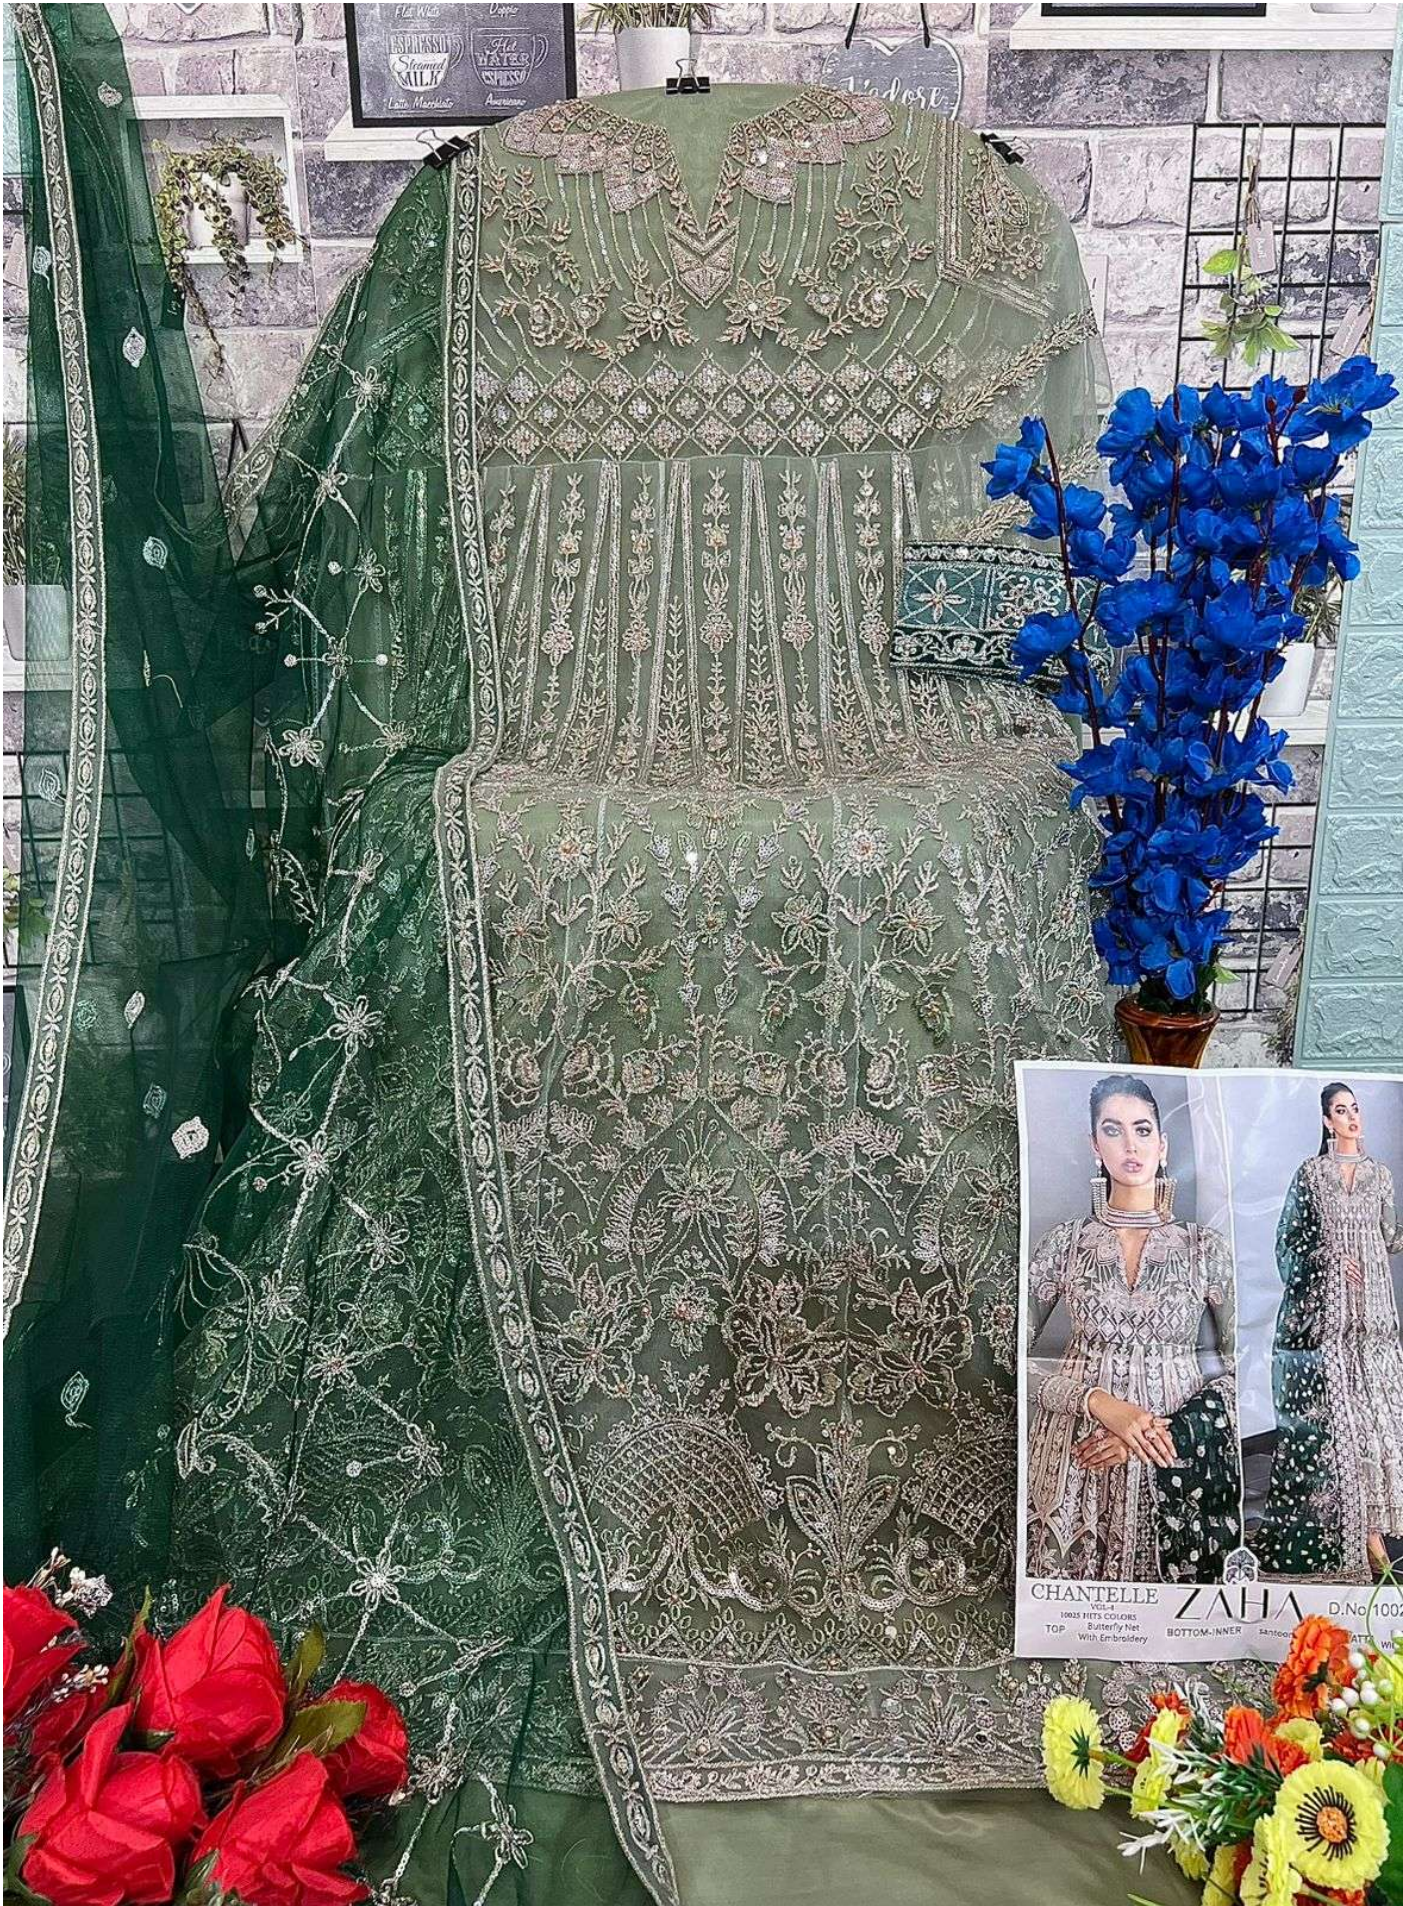

CHANTELLE

Vol-4

10025 HITS COLORS

ZAHA

CHANTELLE

VOL-4

10025 HITS COLORS

TOP Butterfly Net
With Embroidery

ZAHA

BOTTOM-INNER santoon

D.No.10025-A

DUPATTA Butterfly Net
With Embroidery

CHANTELLE ZAHA D.No/1002
100% FITS COLORS
TOP Butterfly Net With Embroidery
BOTTOM-INNER Satin
MATT with

CHANTELLE

VOL-4

10025 HITS COLORS

TOP Butterfly Net
With Embroidery

ZAHA

BOTTOM-INNER santoon

D.No.10025-B

DUPATTA Butterfly Net
With Embroidery

CHANTELLE

VOL-4

10025 HITS COLORS