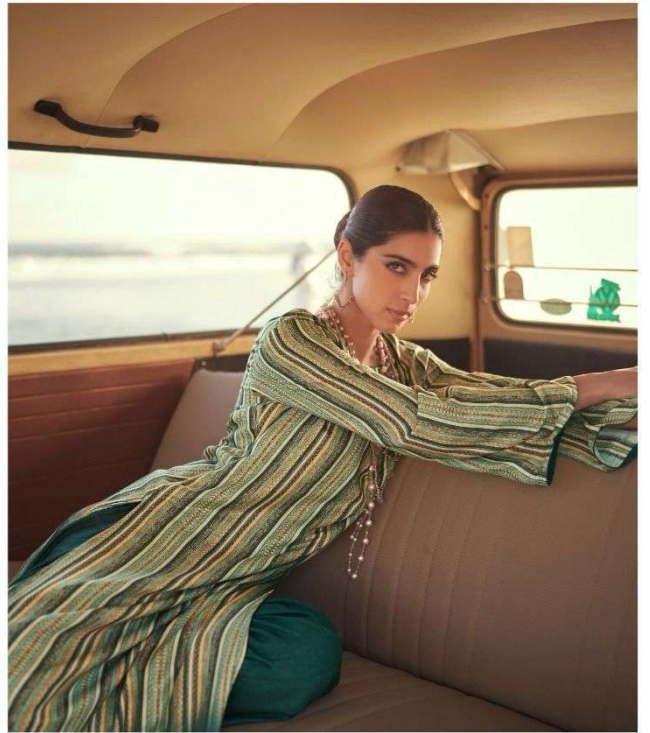

# THE - LINE

Kesar®

Kesar

12001

Kesar

12002

Kesar

12003

TOP :PURE PASHMINA DIGITALLY PRINTED  
WITH ELEGANT EMBROIDERY ON DAMAN

BOTTOM :PURE PASHMINA DYED

DUPPTA :PURE PASHMINA LIGHT WEIGHT SHAWL  
DIGITALLY PRINTED

12001

12002

12005

12006

12003