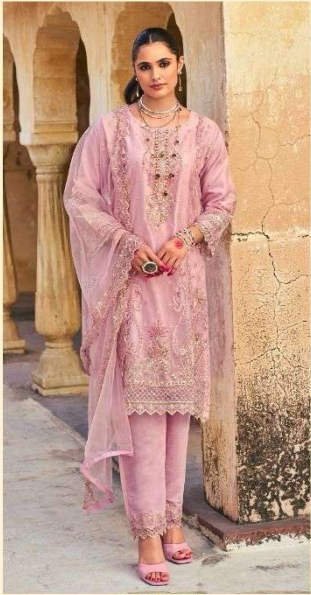

READY MADE
COLLECTION

R-1139 A