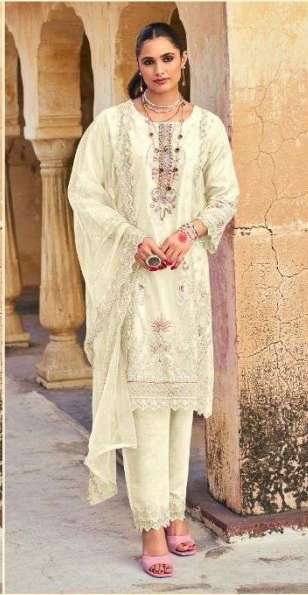

READY MADE
COLLECTION

R-1139 C