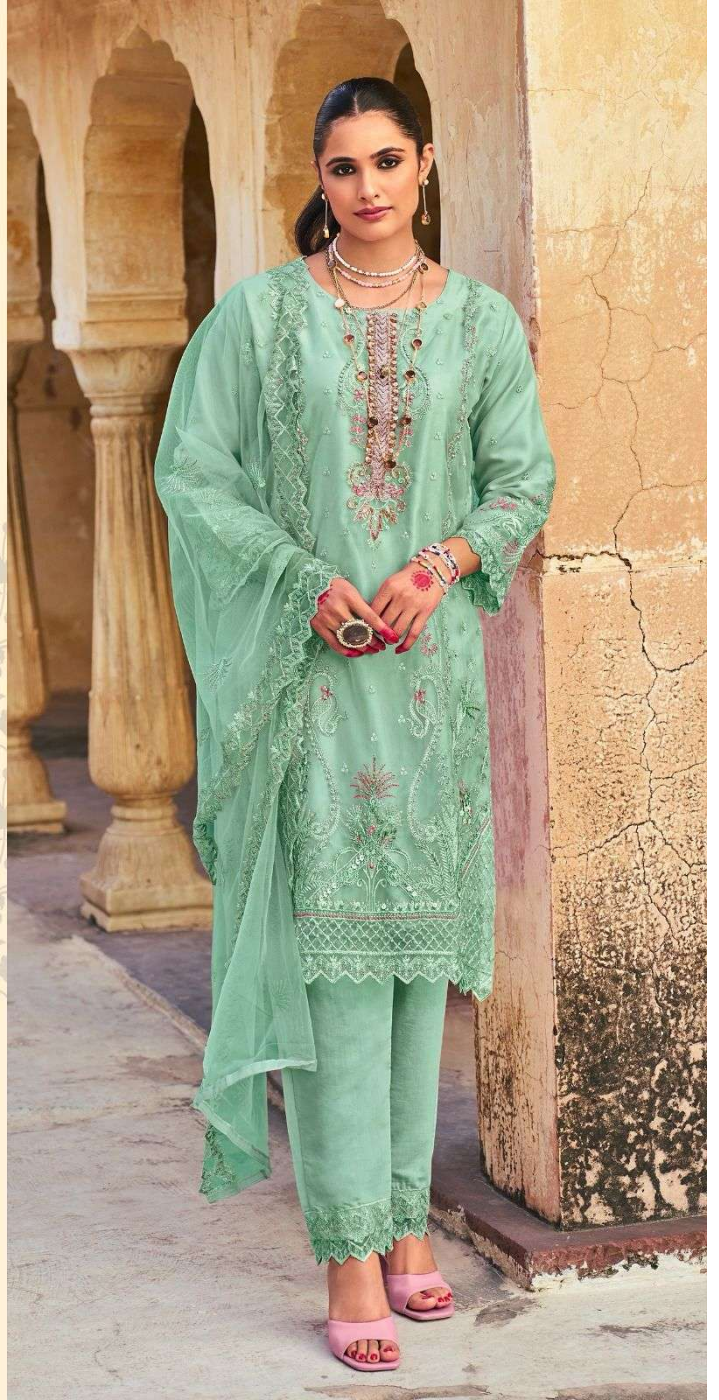

READY MADE
COLLECTION

R- 1139 B

CARE INSTRUCTIONS

- DO NOT USE ANY TYPE OF BLEACH OR STAIN REMOVING CHEMICALS
- DO NOT OVER EXPOSE DAMP FABRIC TO STRONG SUNLIGHT
- IRON AT MODERATE TEMPERATURE