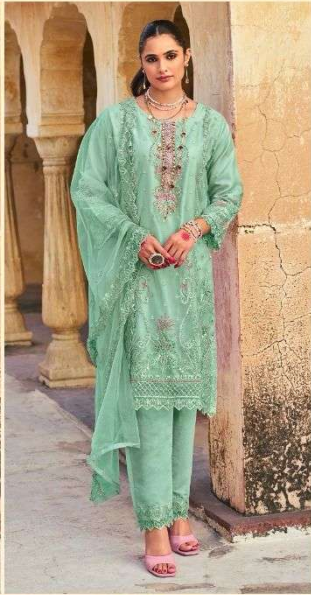

READY MADE
COLLECTION

R-1139 B