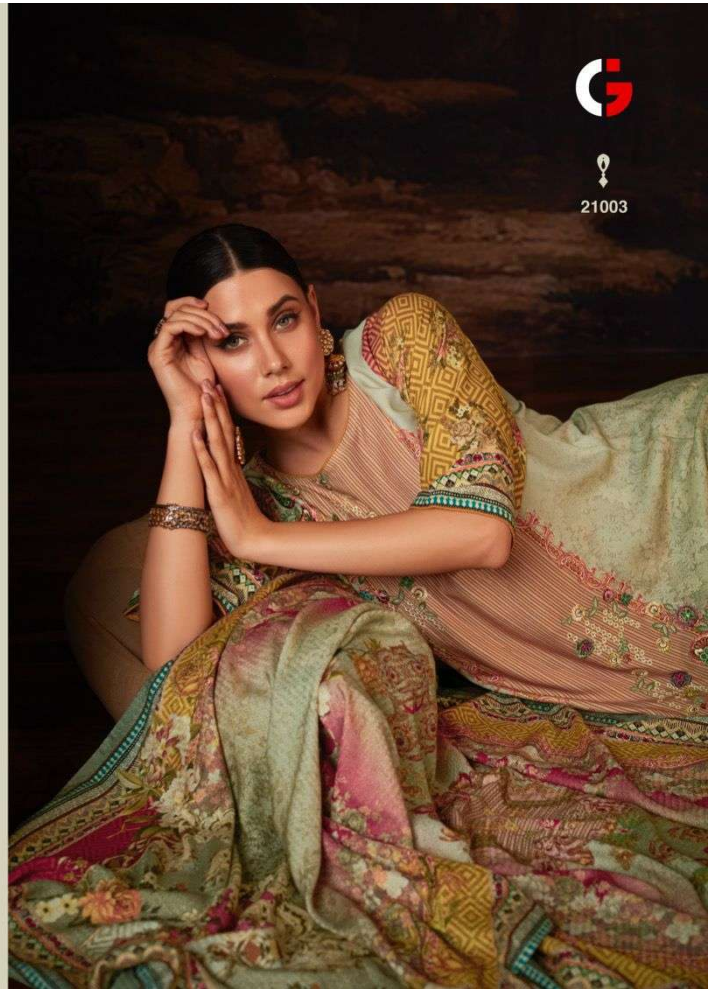

GULL JEE

DILKHUSH

21001

17005

21006

GULL JEE

DILKHUSH

DESIGN NO.	PRICE	
21001	1699/-	<p>:TOP:</p> <p>VISCOSE PASHMINA DIGITAL PRINT WITH EMBROIDERY & APPLIQUÉ WORK</p>
21002	1699/-	
21003	1699/-	<p>:BOTTAM:</p> <p>VISCOSE PASHMINA</p>
21004	1699/-	
21005	1699/-	<p>:DUPATTA:</p> <p>VISCOSE WOVEN DIGITAL PRINT</p>
21006	1699/-	
Total Pieces: 6		Total Amountt: 10194/-+GST

DILKHUSH

21001

21002

21003

21004

21005

21006