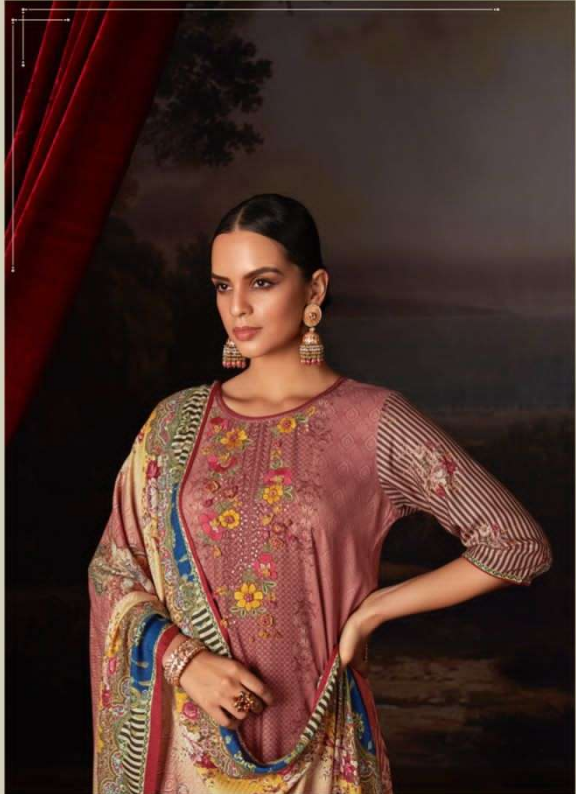

GULL JEE

DILKHUSH

21001

21006

DILKHUSH

DESIGN NO.	PRICE	
21001	1699/-	<p>:TOP:</p> <p>VISCOSE PASHMINA DIGITAL PRINT WITH EMBROIDERY & APPLIQUÉ WORK</p>
21002	1699/-	
21003	1699/-	<p>:BOTTAM:</p> <p>VISCOSE PASHMINA</p>
21004	1699/-	
21005	1699/-	<p>:DUPATTA:</p> <p>VISCOSE WOVEN DIGITAL PRINT</p>
21006	1699/-	
Total Pieces: 6		Total Amountt: 10194/-+GST

DILKHUSH

21001

21002

21003

21004

21005

21006