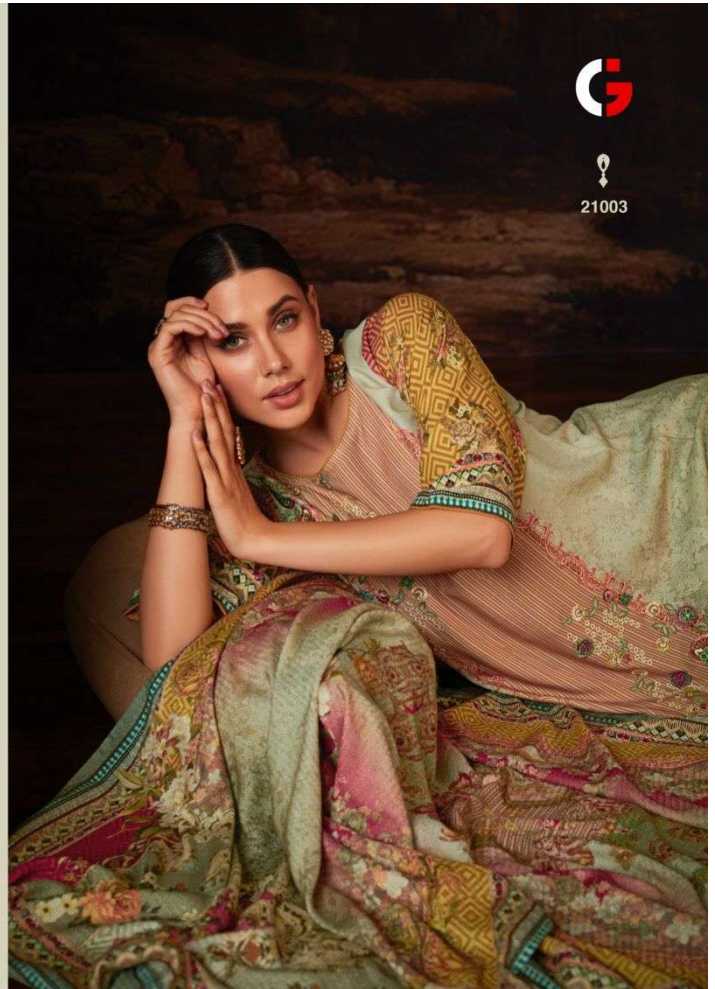

# DILKHUSH

21001

17005

21006

**G**  
GULL JEE

# DILKHUSH

DESIGN NO.	PRICE	
21001	1699/-	<u>:TOP:</u> VISCOSE PASHMINA DIGITAL PRINT WITH EMBROIDERY & APPLIQUÉ WORK
21002	1699/-	
21003	1699/-	<u>:BOTTAM:</u> VISCOSE PASHMINA
21004	1699/-	
21005	1699/-	<u>:DUPATTA:</u> VISCOSE WOVEN DIGITAL PRINT
21006	1699/-	
Total Pieces: 6		Total Amountt: 10194/-+GST

# DILKHUSH

21001

21002

21003

21004

21005

21006