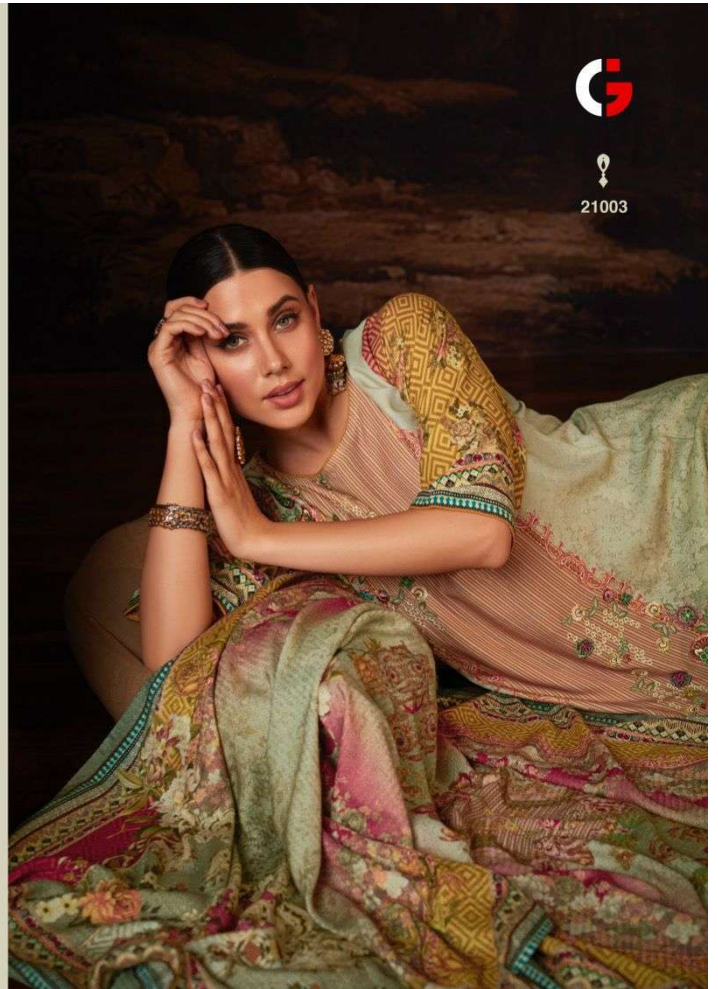

GULL JEE

DILKHUSH

21001

21006

DILKHUSH

DESIGN NO.	PRICE	
21001	1699/-	<p>:TOP:</p> <p>VISCOSE PASHMINA DIGITAL PRINT WITH EMBROIDERY & APPLIQUÉ WORK</p>
21002	1699/-	
21003	1699/-	<p>:BOTTAM:</p> <p>VISCOSE PASHMINA</p>
21004	1699/-	
21005	1699/-	<p>:DUPATTA:</p> <p>VISCOSE WOVEN DIGITAL PRINT</p>
21006	1699/-	
Total Pieces: 6		Total Amountt: 10194/-+GST

DILKHUSH

21001

21002

21003

21004

21005

21006