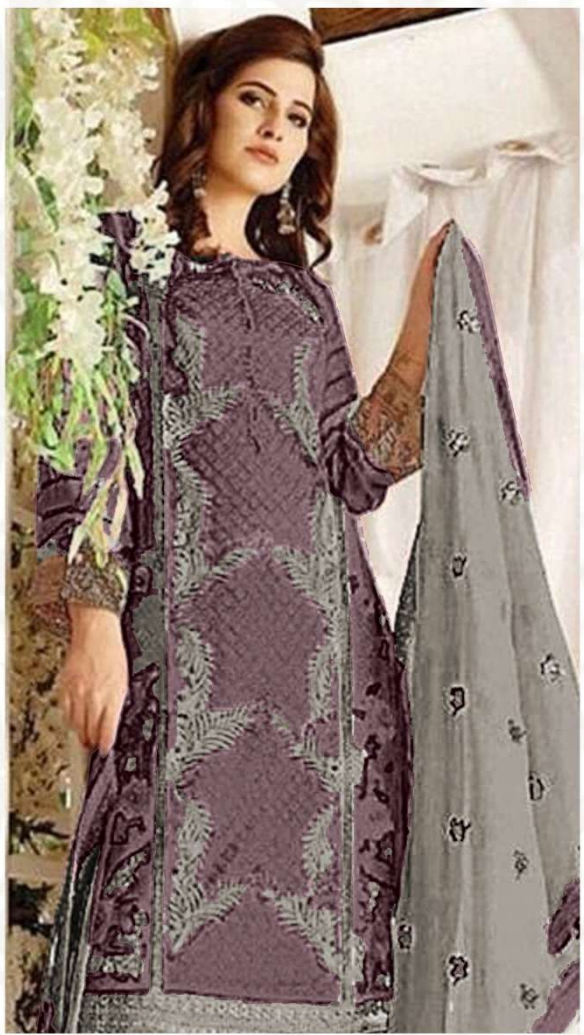

SF411-F

Fabric:
Embroidered georgette front with sequins work
Embroidered georgette back
Embroidered georgette sleeves
Embroidered tissue sleeves lace
Embroidered tissue ghera lace
Embroidered chiffon dupatta
dull Santoon trouser
Embroidered tissue trouser lace