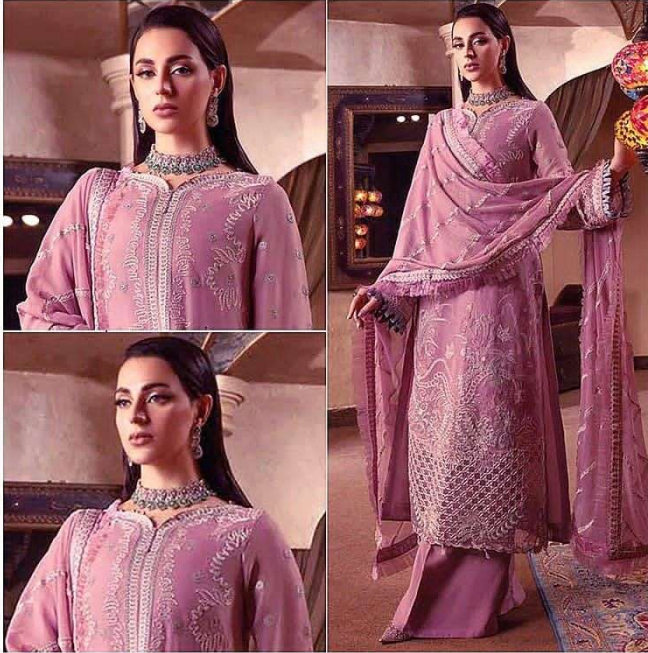

ANAMSA
AA REAL FASHION BRAND

ANAMSA
AA REAL FASHION BRAND

ANAMSA
AA REAL FASHION BRAND

SEMI STICH COLLECTION

TOP- PURE FOX GEORGETTE WITH HEAVY EMBROIDERY AND SEQUENCE WORK
BOTTOMINNER- DULL SHANTOON
DUPATTA- PURE GEORGETTE FANCY DUPATTA AND HEAVY EMBROIDERY