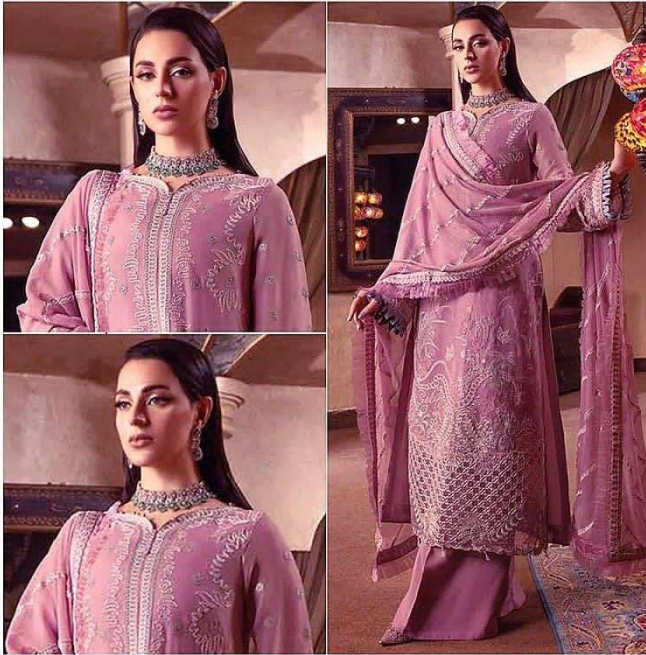

ANAMSA
AA REAL FASHION BRAND

ANAMSA
AA REAL FASHION BRAND

ANAMSA
AA REAL FASHION BRAND

SEMI STICH COLLECTION

TOP- PURE FOX GEORGETTE WITH HEAVY EMBROIDERY AND SEQUENCE WORK
BOTTOMINNER- DULL SHANTOON
DUPATTA- PURE GEORGETTE FANCY DUPATTA AND HEAVY EMBROIDERY