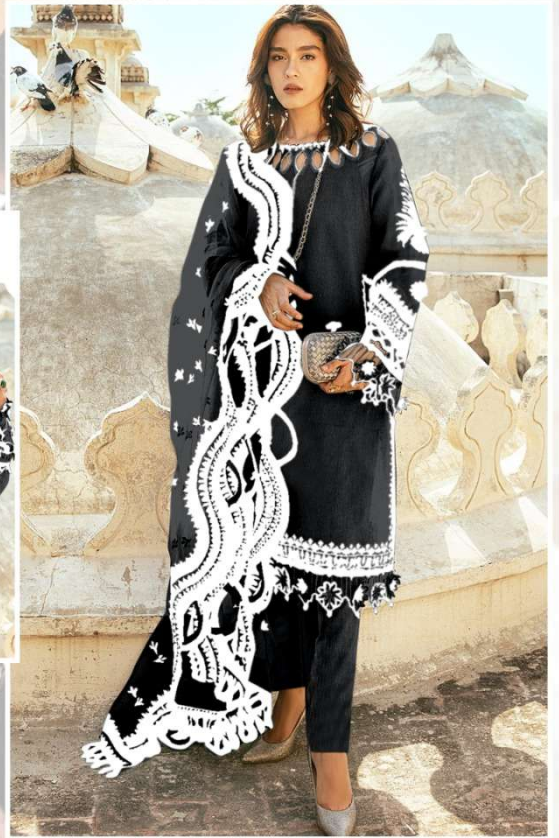

FABRICS DETAILS

TOP:-FOX GEORGETTE
INNER:-DULL SANTOON
BOTTOM:-HEAVY FAUX GEOGETTE
DUPATTA:-FOX GEORGETTE

AL QASR
MA-04

CARE INSTRUCTIONS

DRY CLEAN RECOMMENDED
DO NOT USE ANY TYPE OF BLEACH OR STAIN REMOVING CHEMICALS
WASH & SOAK COLORED & WHITE FABRICS SEPARATELY
DO NOT OVER EXPOSE DAMP FABRIC TO STRONG SUNLIGHT
IRON AT MODERATE TEMPERATURE