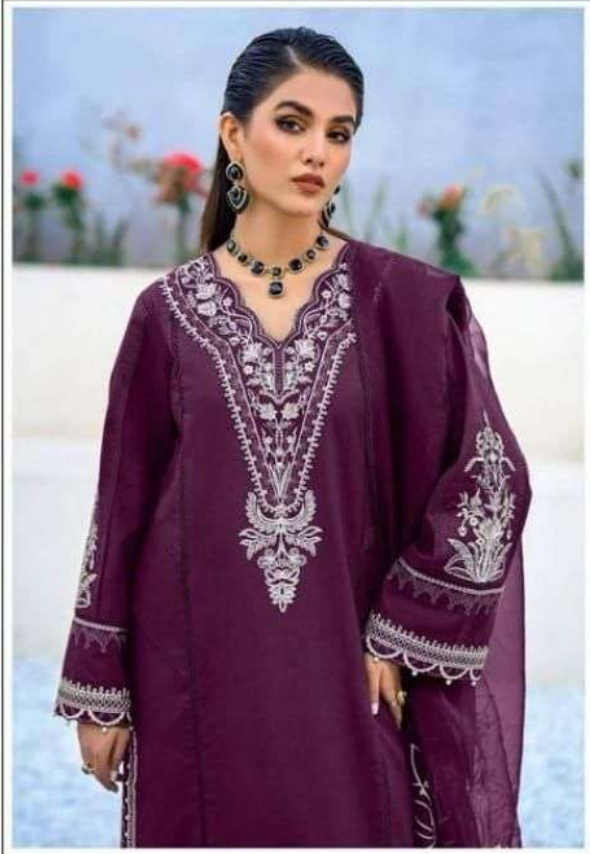

Fashion

FABRIC DETAILS RM-5094-A

TOP :- GEORGETTE
DUPATTA :- ORGANZA
INNER :- SANTOON
BOTTOM :- SILK

Fashion

FABRIC DETAILS RM-5094-A

TOP :- GEORGETTE
DUPATTA :- ORGANZA
INNER :- SANTOON
BOTTOM :- SILK

Fashion

5094

Fashion

FABRIC DETAILS RM-5094-B

TOP :- GEORGETTE

DUPATTA :- ORGANZA

INNER :- SANTOON

BOTTOM :- SILK

Fashion
5094

Fashion

FABRIC DETAILS RM-5094-C

TOP :- GEORGETTE

DUPATTA :- ORGANZA

INNER :- SANTOON

BOTTOM :- SILK

Fashion
5094

Fashion