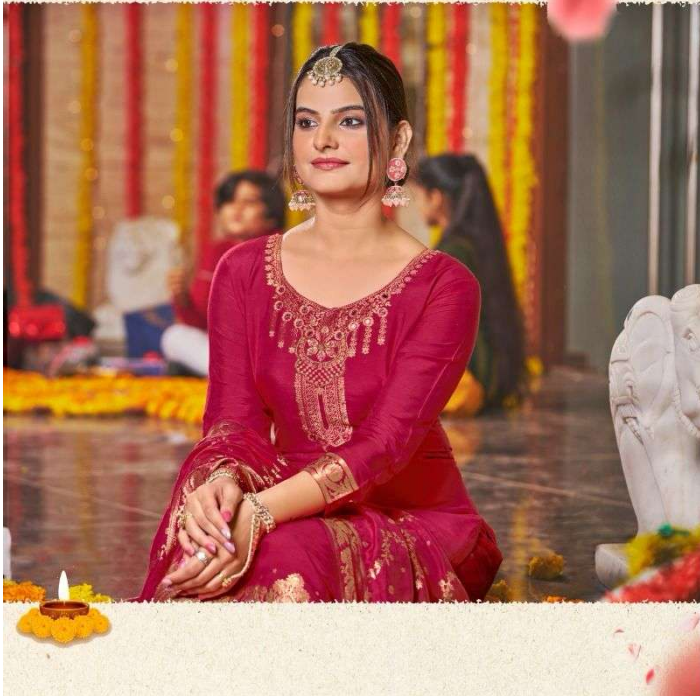

# BANARASI

Handwork

youthful  restless

P  
i  
c  
t  
u  
r  
e  
p  
e  
r  
f  
e  
c  
t

Isavasam  
Corporation

Iva  
D.NO.1003

bright spark

Isavasam  
Corporation