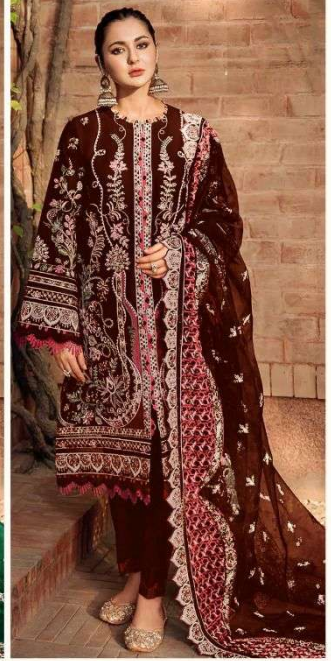

ZAHA

Aafiya

Vol-1

TOP
PURE Velvet with
Heavy Embroidery
(Cut-2.5 Mtr)

10218 HITS COLORS

BOTTOM-INNER
Pure Rayon
(Cut-2.30 Mtr)

DUPATTA
Butterfly with
Heavy Embroidery
(Cut-2.5 Mtr)

10220-D