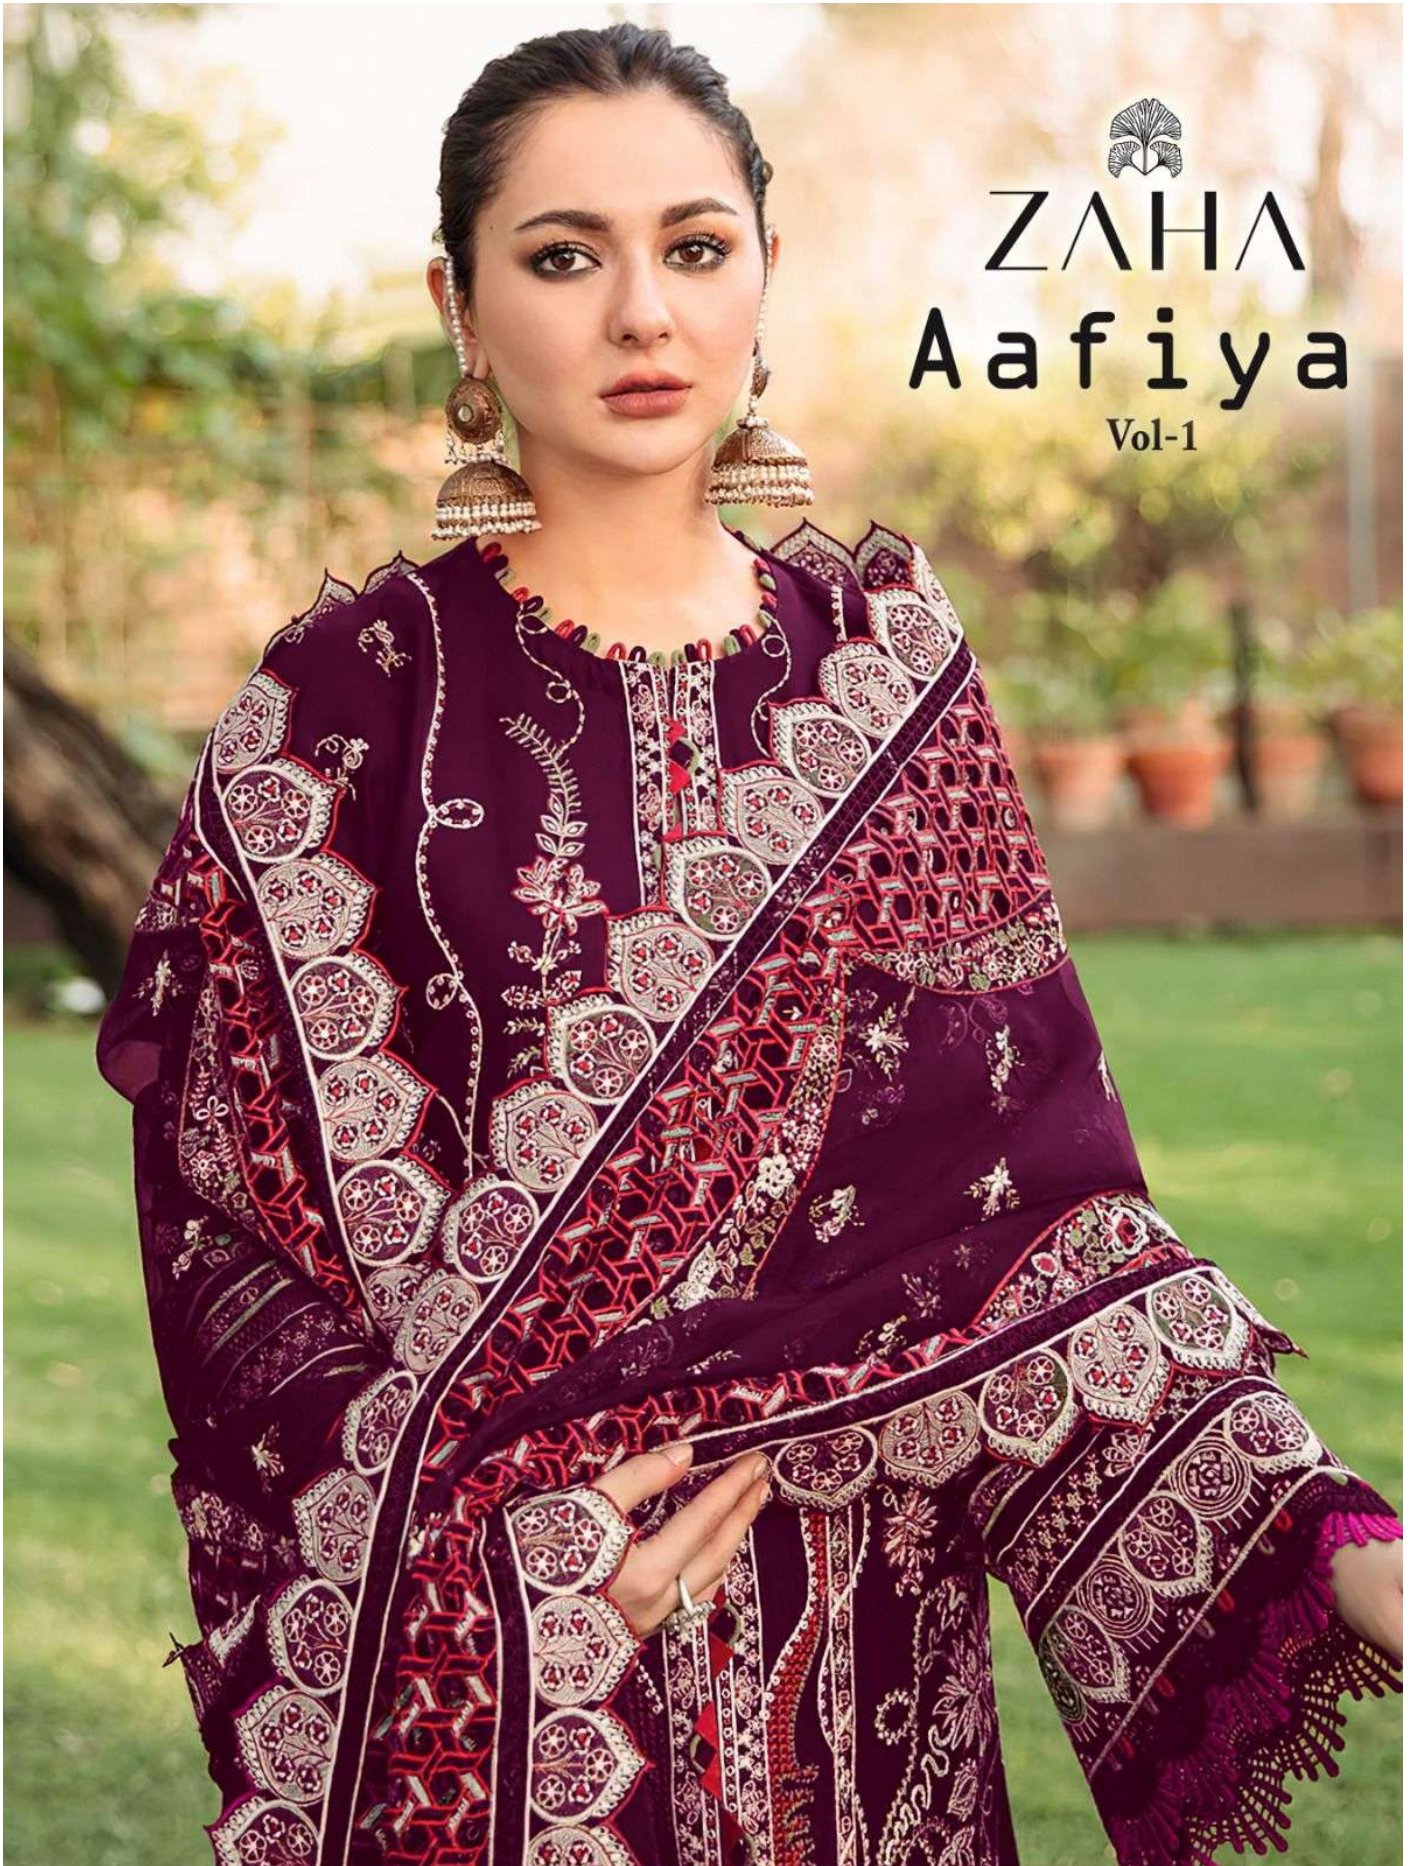

ZAHA

Aafiya

Vol-1

10220HITS COLORS  
PURE Velvet with  
**TOP** Heavy Embroidery  
(Cut-2.5 Mtr )

**ZAHA**

**BOTTOM-INNER** Pure Reyon  
(Cut-2.30 Mtr )

D.No.10220-D

**DUPATTA** Butterfly with  
Heavy Embroidery  
(Cut-2.5 Mtr )

**ZAHA** D.No.10220-C  
 Butterfly w  
 Heavy Embroid  
 (Cut-2.5 Mtr )

10220HITS COLORS  
 PURE Velvet with  
 TOP Heavy Embroidery  
 (Cut-2.5 Mtr )

BOTTOM-INNER  
 (Cut-2.5 Mtr )

DUPATTA  
 (Cut-2.5 Mtr )

10220HITS COLORS  
**TOP** PURE Velvet with  
Heavy Embroidery  
(Cut-2.5 Mtr )

**ZAHA**

**BOTTOM-INNER** Pure Reyon  
(Cut-2.30 Mtr )

D.No.10220-B

**DUPATTA** Butterfly with  
Heavy Embroidery  
(Cut-2.5 Mtr )

10220HITS COLORS  
PURE Velvet with  
TOP Heavy Embroidery  
(Cut-2.5 Mtr)  
**ZAHA** D.No. 11220-B  
BOTTOM-INNER Pure Rayon  
(Cut-2.30 Mtr)  
DUPATTA Butterfly with  
Heavy Embroidery  
(Cut-4.5 Mtr)