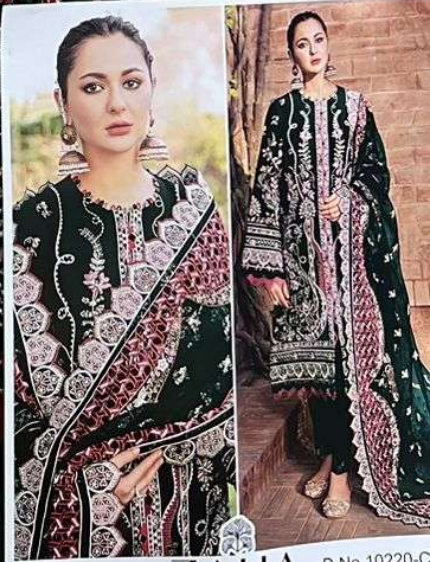

ZAHA D.No.10220-C
Butterfly w
Heavy Embroid
(Cut-2.5 Mtr)

BOTTOM-INNER
(Cut-2.5 Mtr)

DUPATTA
(Cut-2.5 Mtr)