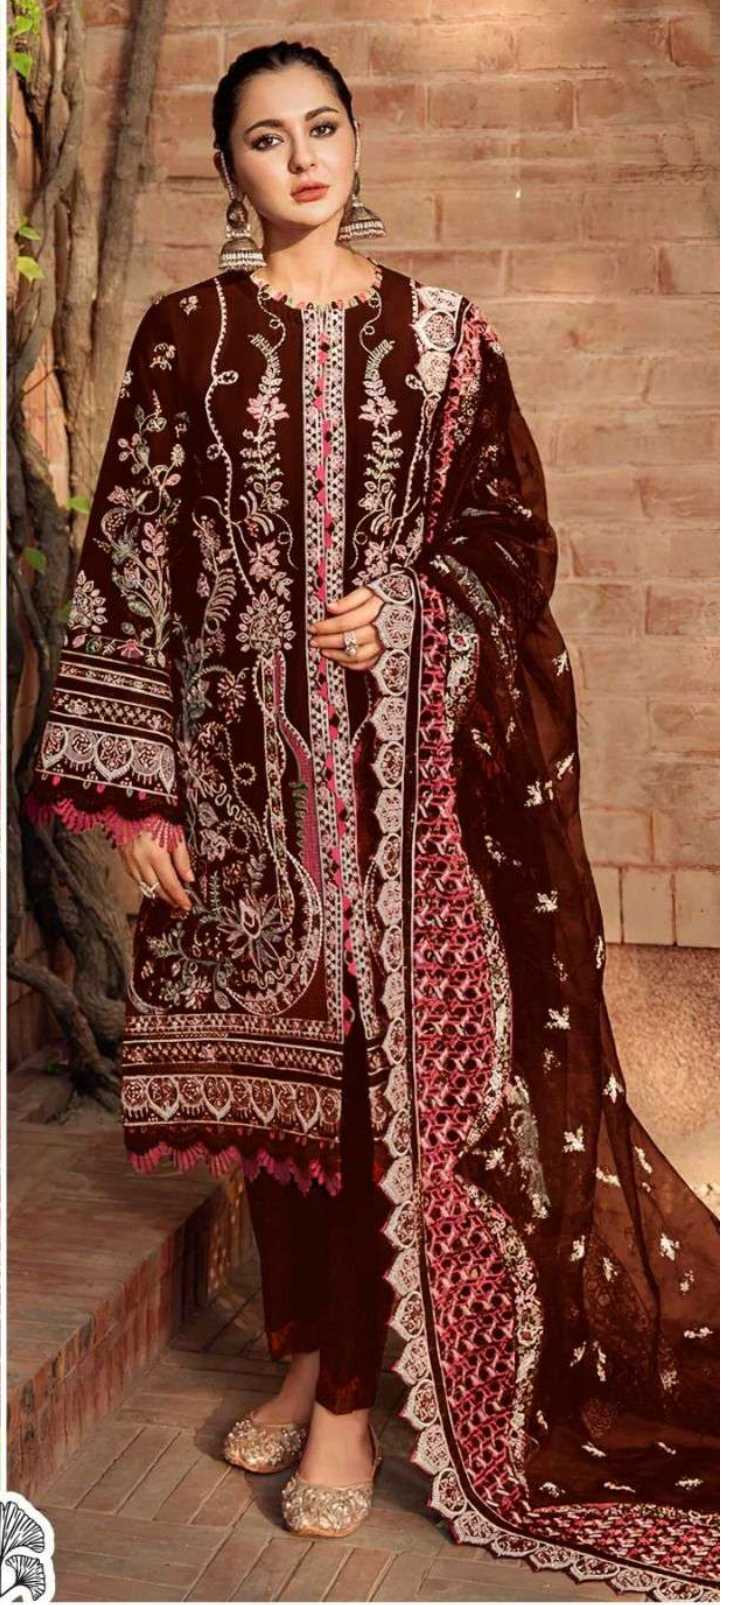

**ZAHA** D.No.10220-C  
10220HITS COLORS  
PURE Velvet with  
TOP Heavy Embroidery (Cut-2.5 Mtr )  
BOTTOM-INNER Heavy Embroidery (Cut-2.5 Mtr )  
DUPATTA Butterfly w Heavy Embroidery (Cut-2.5 Mtr )

10220HITS COLORS  
**TOP** PURE Velvet with  
Heavy Embroidery  
(Cut-2.5 Mtr )

**ZAHA**

**BOTTOM-INNER** Pure Reyon  
(Cut-2.30 Mtr )

**D.No.10220-B**

**DUPATTA** Butterfly with  
Heavy Embroidery  
(Cut-2.5 Mtr )

10220HITS COLORS  
PURE Velvet with  
TOP Heavy Embroidery  
(Cut-2.5 Mtr)  
**ZAHA** D.No. 11220-B  
BOTTOM-INNER Pure Rayon  
(Cut-2.30 Mtr)  
DUPATTA Butterfly with  
Heavy Embroidery  
(Cut-4.5 Mtr)

10220HITS COLORS  
**TOP** PURE Velvet with  
 Heavy Embroidery  
 (Cut-2.5 Mtr )

**ZAHA**

**BOTTOM-INNER** Pure Reyon  
 (Cut-2.30 Mtr )

**D.No.10220-C**

**DUPATTA** Butterfly with  
 Heavy Embroidery  
 (Cut-2.5 Mtr )

10220HITS COLORS  
**TOP** PURE Velvet with  
Heavy Embroidery  
(Cut-2.5 Mtr )

**ZAHA**

**BOTTOM-INNER** Pure Reyon  
(Cut-2.30 Mtr )

**D.No.10220-D**

**DUPATTA** Butterfly with  
Heavy Embroidery  
(Cut-2.5 Mtr )