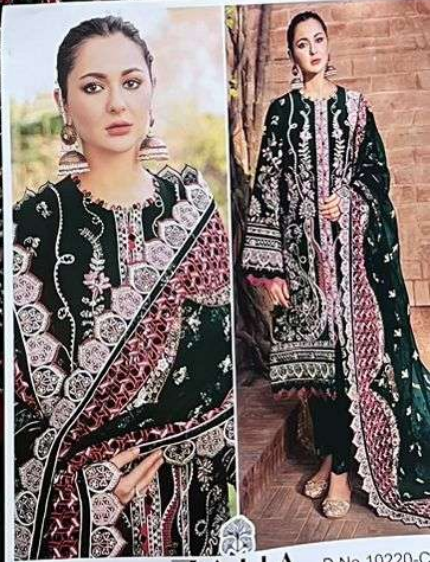

ZAHA

Aafiya

Vol-1

10220HITS COLORS  
PURE Velvet with  
**TOP** Heavy Embroidery  
(Cut-2.5 Mtr )

**ZAHA**

**BOTTOM-INNER** Pure Reyon  
(Cut-2.30 Mtr )

D.No.10220-D

**DUPATTA** Butterfly with  
Heavy Embroidery  
(Cut-2.5 Mtr )

**ZAHA** D.No.10220-C  
10220HITS COLORS  
PURE Velvet with  
TOP Heavy Embroidery (Cut-2.5 Mtr )  
BOTTOM-INNER Heavy Embroidery (Cut-2.5 Mtr )  
DUPATTA Butterfly w Heavy Embroidery (Cut-2.5 Mtr )

10220HITS COLORS  
**TOP** PURE Velvet with  
Heavy Embroidery  
(Cut-2.5 Mtr )

**ZAHA**

**BOTTOM-INNER** Pure Reyon  
(Cut-2.30 Mtr )

**D.No.10220-B**

**DUPATTA** Butterfly with  
Heavy Embroidery  
(Cut-2.5 Mtr )

10220HITS COLORS  
PURE Velvet with  
TOP Heavy Embroidery  
(Cut-2.5 Mtr)  
**ZAHA** D.No. 11220-B  
BOTTOM-INNER Pure Rayon  
(Cut-2.30 Mtr)  
DUPATTA Butterfly with  
Heavy Embroidery  
(Cut-4.5 Mtr)

10220HITS COLORS  
**TOP** PURE Velvet with  
 Heavy Embroidery  
 (Cut-2.5 Mtr )

**ZAHA**

**BOTTOM-INNER** Pure Reyon  
 (Cut-2.30 Mtr )

**D.No.10220-C**

**DUPATTA** Butterfly with  
 Heavy Embroidery  
 (Cut-2.5 Mtr )