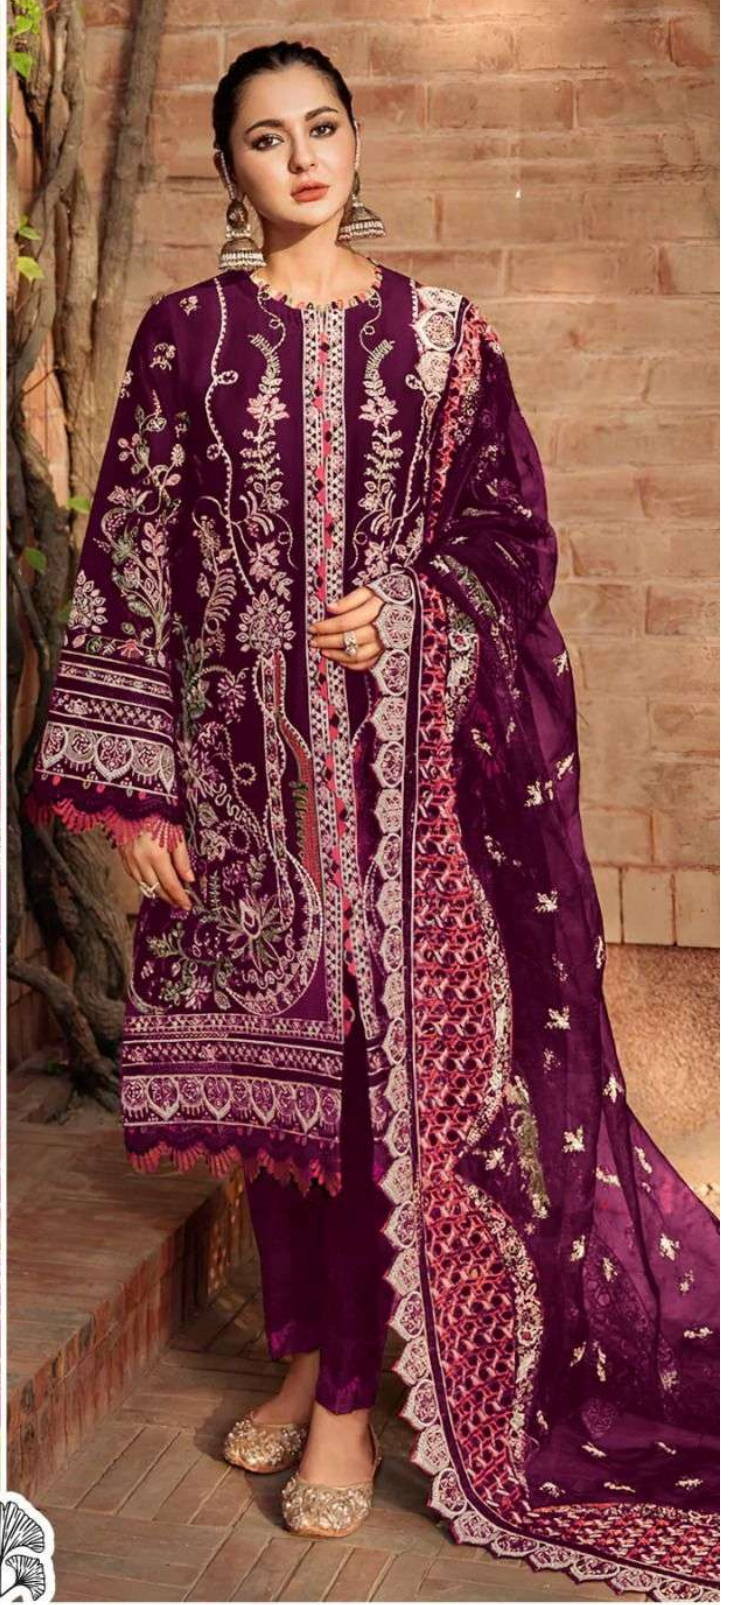

ZAHA

Aafiya

Vol-1

10220HITS COLORS  
PURE Velvet with  
**TOP** Heavy Embroidery  
(Cut-2.5 Mtr )

**ZAHA**

**BOTTOM-INNER** Pure Reyon  
(Cut-2.30 Mtr )

D.No.10220-D

**DUPATTA** Butterfly with  
Heavy Embroidery  
(Cut-2.5 Mtr )

**ZAHA** D.No.10220-C  
10220HITS COLORS  
PURE Velvet with  
TOP Heavy Embroidery (Cut-2.5 Mtr )  
BOTTOM-INNER Heavy Embroidery (Cut-2.5 Mtr )  
DUPATTA Butterfly w Heavy Embroidery (Cut-2.5 Mtr )

10220HITS COLORS  
**TOP** PURE Velvet with  
Heavy Embroidery  
(Cut-2.5 Mtr )

10220HITS COLORS  
**TOP** PURE Velvet with  
 Heavy Embroidery  
 (Cut-2.5 Mtr )

**ZAHA**

**BOTTOM-INNER** Pure Reyon  
 (Cut-2.30 Mtr )

**D.No.10220-C**

**DUPATTA** Butterfly with  
 Heavy Embroidery  
 (Cut-2.5 Mtr )

10220HITS COLORS  
**TOP** PURE Velvet with  
Heavy Embroidery  
(Cut-2.5 Mtr )

**ZAHA**

**BOTTOM-INNER** Pure Reyon  
(Cut-2.30 Mtr )

**D.No.10220-D**

**DUPATTA** Butterfly with  
Heavy Embroidery  
(Cut-2.5 Mtr )