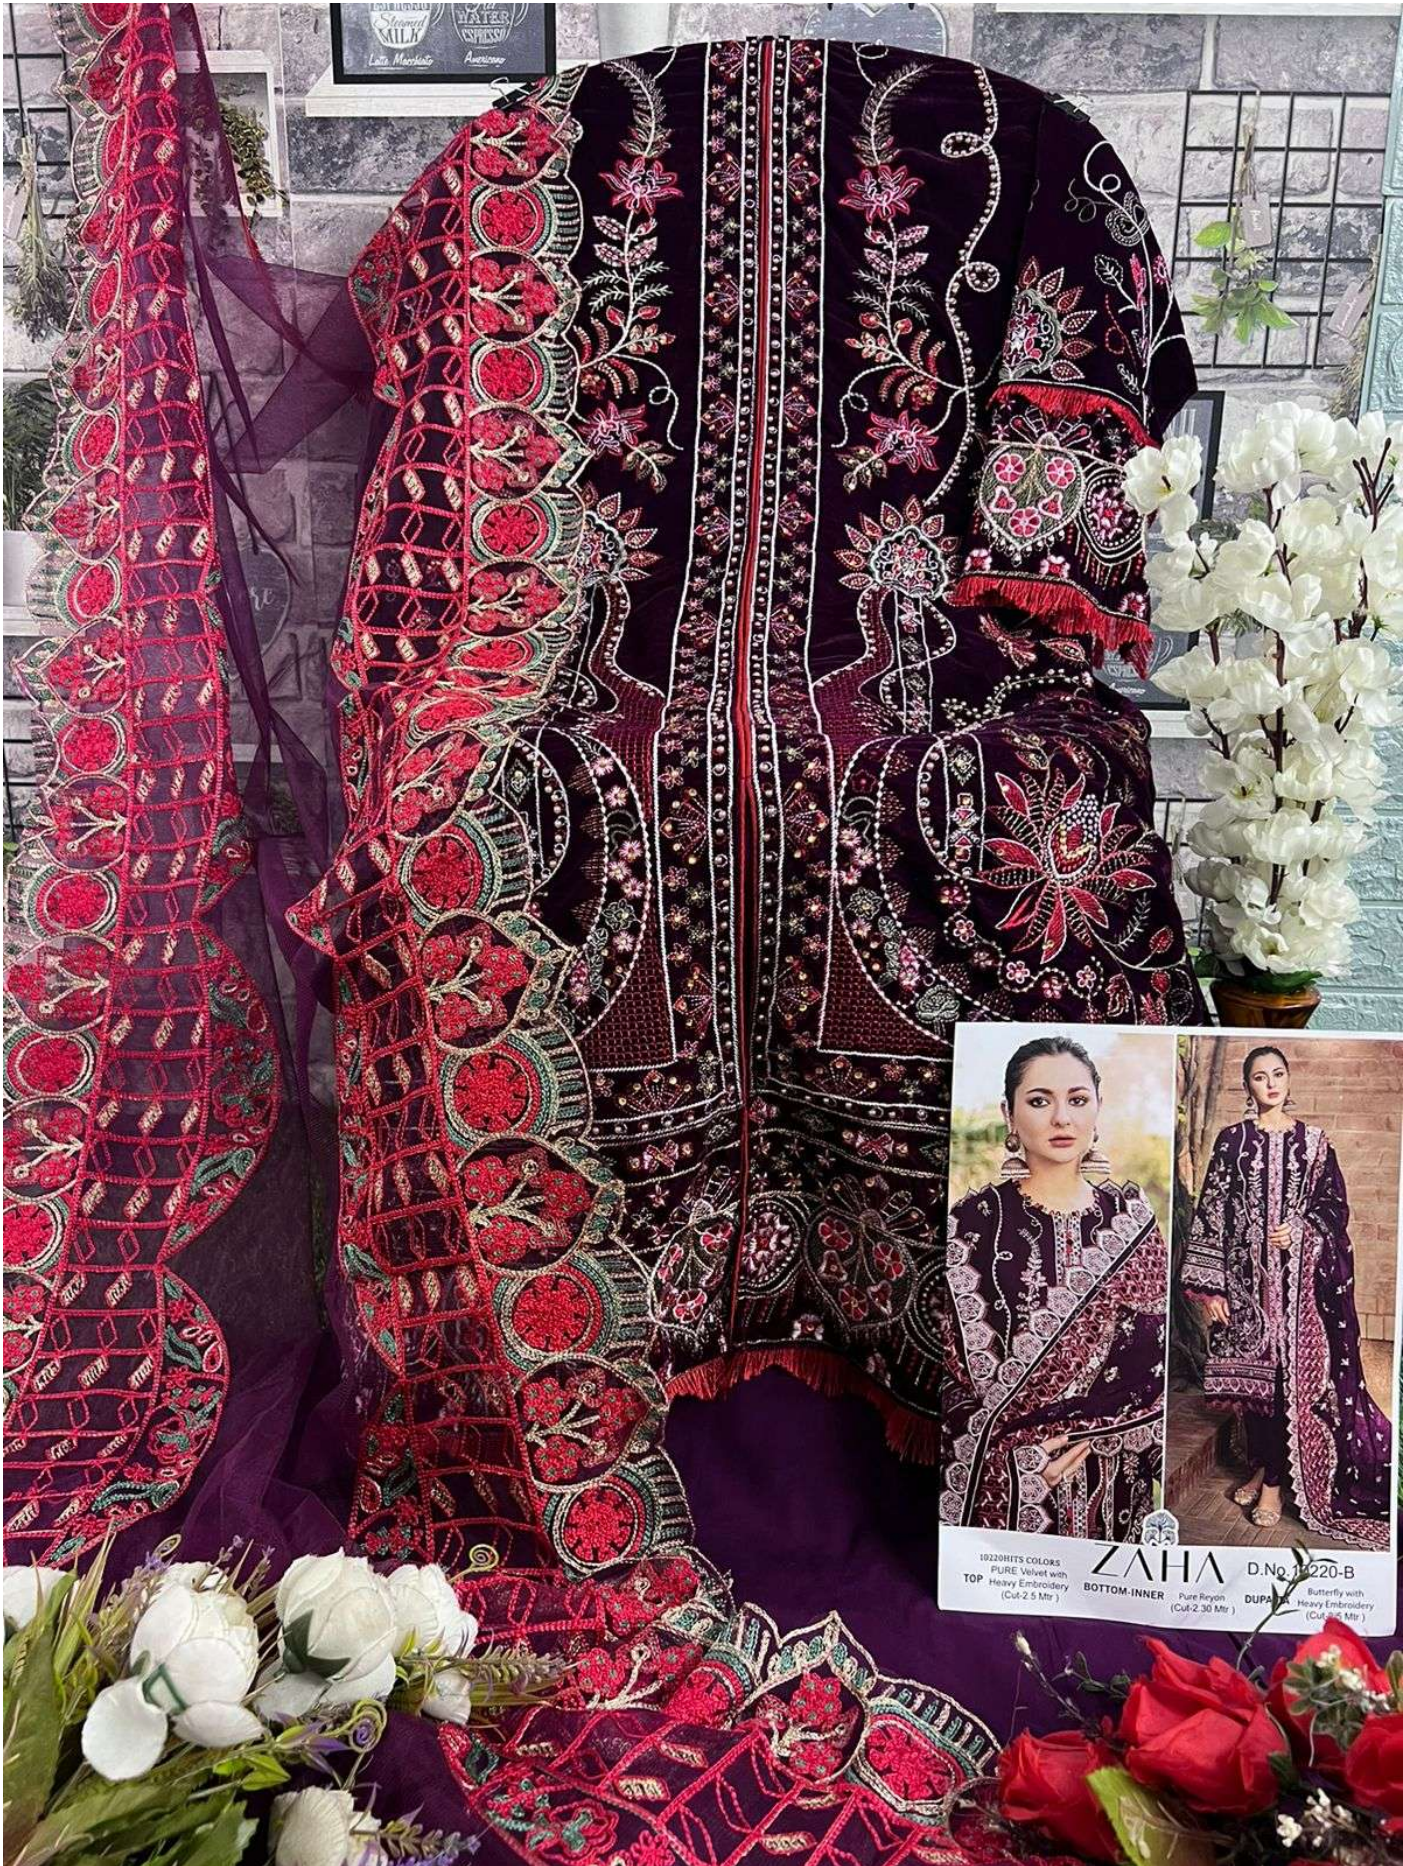

ZAHA

Aafiya

Vol-1

10220HITS COLORS  
PURE Velvet with  
**TOP** Heavy Embroidery  
(Cut-2.5 Mtr )

**ZAHA**

**BOTTOM-INNER** Pure Reyon  
(Cut-2.30 Mtr )

D.No.10220-D

**DUPATTA** Butterfly with  
Heavy Embroidery  
(Cut-2.5 Mtr )

**ZAHA** D.No.10220-C  
10220HITS COLORS  
PURE Velvet with  
TOP Heavy Embroidery (Cut-2.5 Mtr )  
BOTTOM-INNER Heavy Embroidery (Cut-2.5 Mtr )  
DUPATTA Butterfly w Heavy Embroidery (Cut-2.5 Mtr )

10220HITS COLORS  
**TOP** PURE Velvet with  
Heavy Embroidery  
(Cut-2.5 Mtr )

**ZAHA**

**BOTTOM-INNER** Pure Reyon  
(Cut-2.30 Mtr )

**D.No.10220-B**

**DUPATTA** Butterfly with  
Heavy Embroidery  
(Cut-2.5 Mtr )

10220HITS COLORS  
PURE Velvet with  
TOP Heavy Embroidery  
(Cut-2.5 Mtr)  
**ZAHA** D.No. 11220-B  
BOTTOM-INNER Pure Rayon  
(Cut-2.30 Mtr)  
DUPATTA Butterfly with  
Heavy Embroidery  
(Cut-4.5 Mtr)

10220HITS COLORS  
**TOP** PURE Velvet with  
 Heavy Embroidery  
 (Cut-2.5 Mtr )

**ZAHA**

**BOTTOM-INNER** Pure Reyon  
 (Cut-2.30 Mtr )

**D.No.10220-C**

**DUPATTA** Butterfly with  
 Heavy Embroidery  
 (Cut-2.5 Mtr )