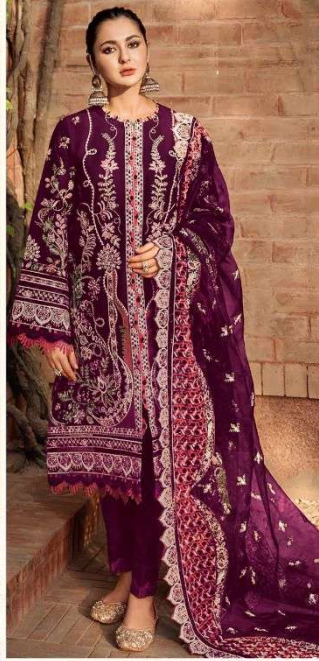

ZAHA

Aafiya

Vol-1

TOP
PURE Velvet with
Heavy Embroidery
(Cut-2.5 Mtr)

10218 HITS COLORS

BOTTOM-INNER
Pure Rayon
(Cut-2.30 Mtr)

DUPATTA
Butterfly with
Heavy Embroidery
(Cut-2.5 Mtr)

10220-B