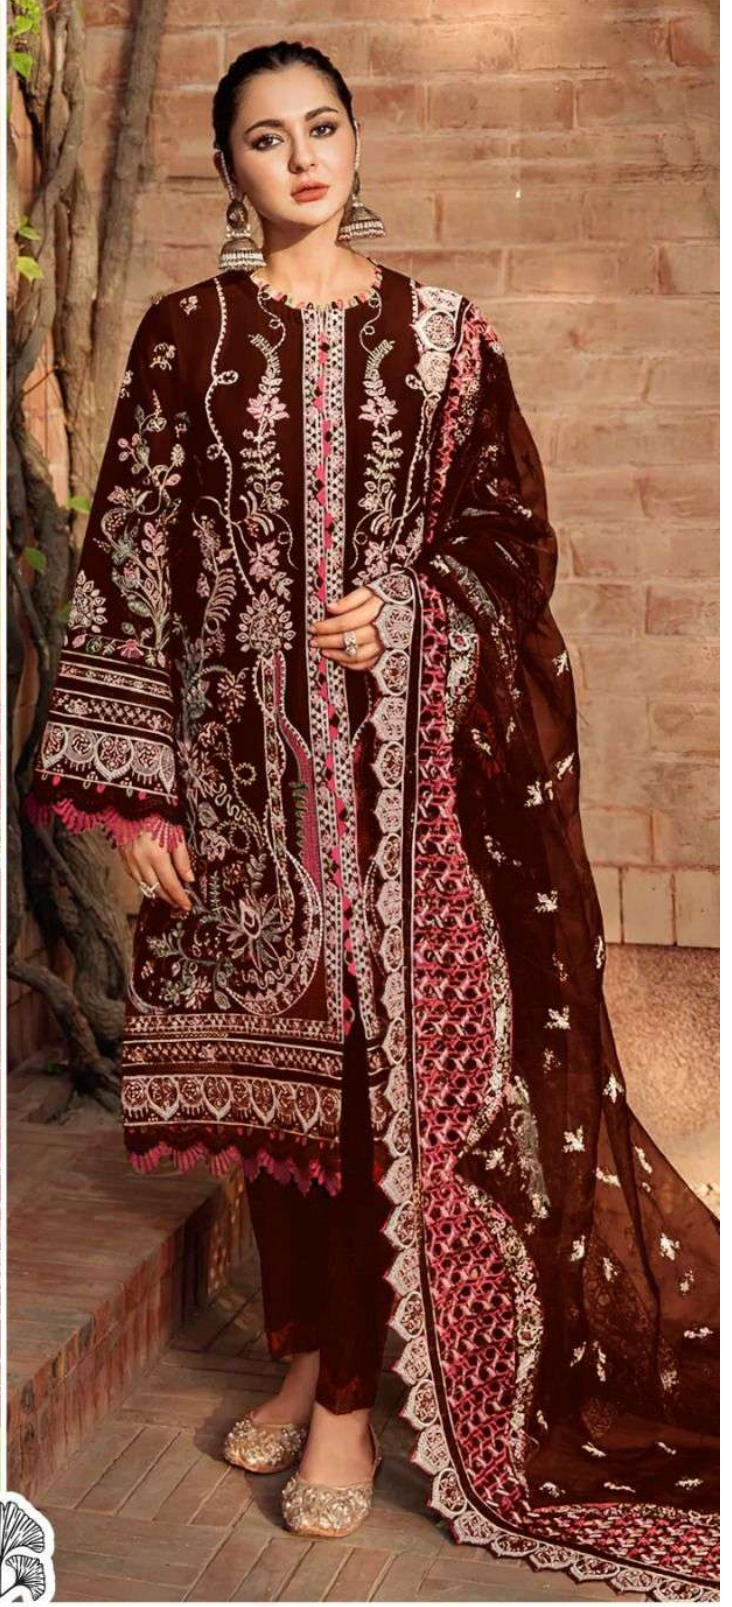

**ZAHA** D.No.10220-C  
 Butterfly w  
 Heavy Embroid  
 (Cut-2.5 Mtr )

10220HITS COLORS  
 PURE Velvet with  
 TOP Heavy Embroidery  
 (Cut-2.5 Mtr )

BOTTOM-INNER  
 (Cut-2.5 Mtr )

DUPATTA  
 (Cut-2.5 Mtr )

10220HITS COLORS  
**TOP** PURE Velvet with  
Heavy Embroidery  
(Cut-2.5 Mtr )

**ZAHA**

**BOTTOM-INNER** Pure Reyon  
(Cut-2.30 Mtr )

D.No.10220-B

**DUPATTA** Butterfly with  
Heavy Embroidery  
(Cut-2.5 Mtr )

10220HITS COLORS  
PURE Velvet with  
TOP Heavy Embroidery  
(Cut-2.5 Mtr)  
**ZAHA** D.No. 11220-B  
BOTTOM-INNER Pure Rayon  
(Cut-2.30 Mtr)  
DUPATTA Butterfly with  
Heavy Embroidery  
(Cut-4.5 Mtr)

10220HITS COLORS  
**TOP** PURE Velvet with  
Heavy Embroidery  
(Cut-2.5 Mtr )

**ZAHA**

**BOTTOM-INNER** Pure Reyon  
(Cut-2.30 Mtr )

**D.No.10220-D**

**DUPATTA** Butterfly with  
Heavy Embroidery  
(Cut-2.5 Mtr )