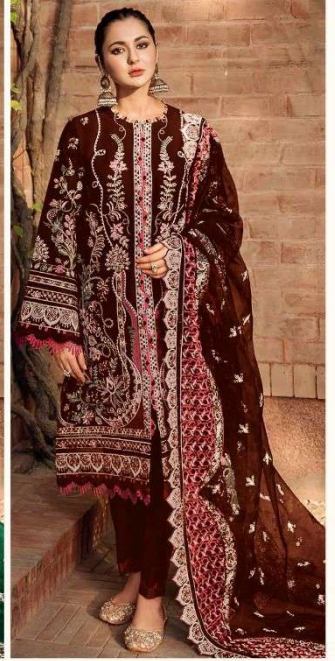

ZAHA

Aafiya

Vol-1

TOP
PURE Velvet with
Heavy Embroidery
(Cut-2.5 Mtr)

10218 HITS COLORS

BOTTOM-INNER
Pure Rayon
(Cut-2.30 Mtr)

DUPATTA
Butterfly with
Heavy Embroidery
(Cut-2.5 Mtr)

10220-D