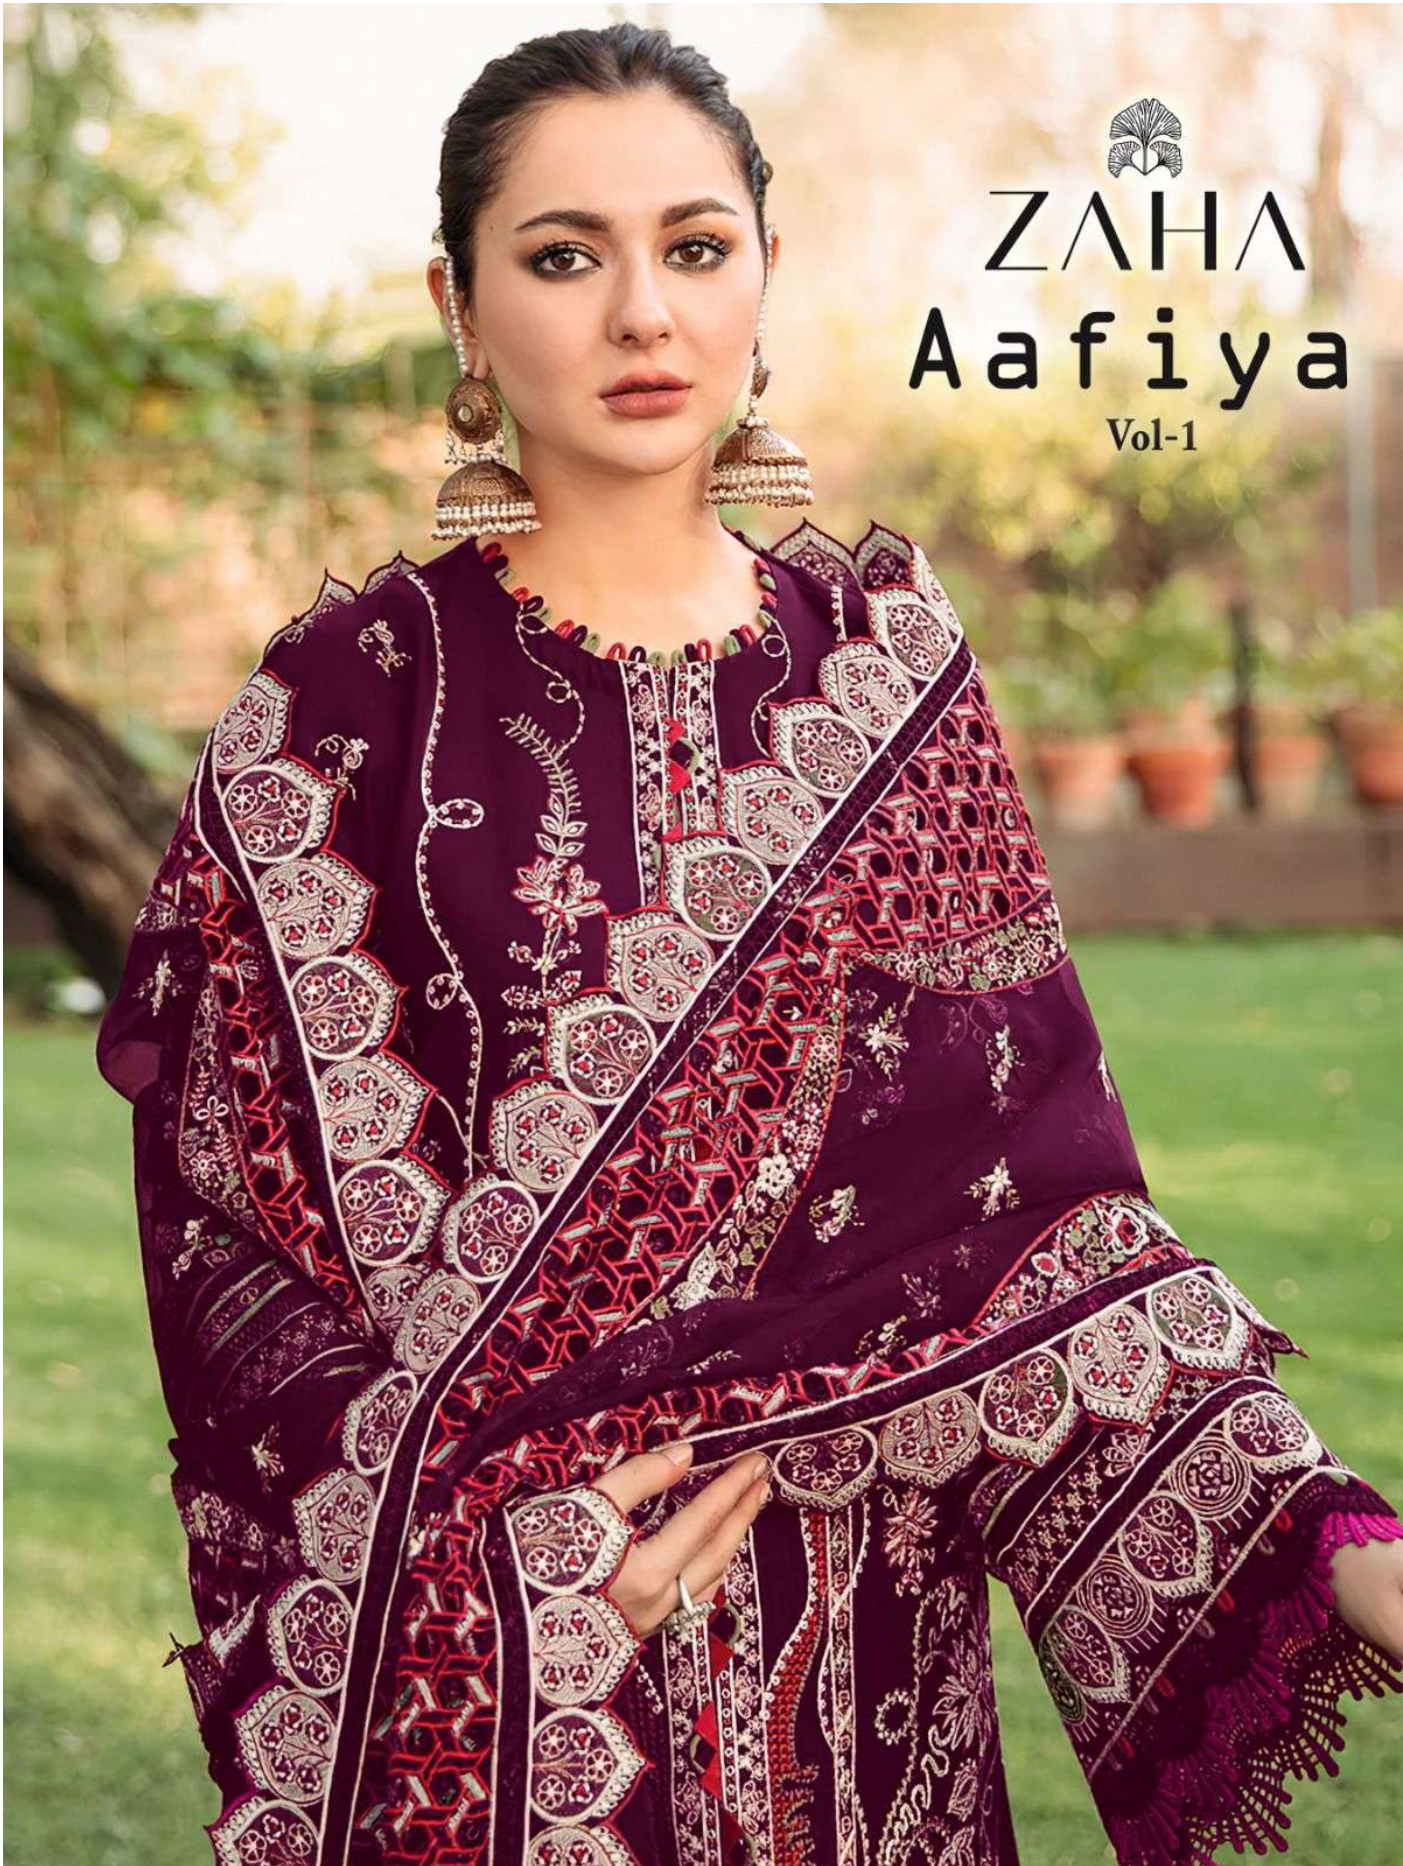

ZAHA

Aafiya

Vol-1

10220HITS COLORS  
PURE Velvet with  
**TOP** Heavy Embroidery  
(Cut-2.5 Mtr )

**ZAHA**

**BOTTOM-INNER** Pure Reyon  
(Cut-2.30 Mtr )

D.No.10220-D

**DUPATTA** Butterfly with  
Heavy Embroidery  
(Cut-2.5 Mtr )

**ZAHA** D.No.10220-C  
10220HITS COLORS  
PURE Velvet with  
TOP Heavy Embroidery (Cut-2.5 Mtr )  
BOTTOM-INNER Heavy Embroidery (Cut-2.5 Mtr )  
DUPATTA Butterfly w Heavy Embroidery (Cut-2.5 Mtr )

10220HITS COLORS  
**TOP** PURE Velvet with  
Heavy Embroidery  
(Cut-2.5 Mtr )

10220HITS COLORS  
**TOP** PURE Velvet with  
 Heavy Embroidery  
 (Cut-2.5 Mtr )

**ZAHA**

**BOTTOM-INNER** Pure Reyon  
 (Cut-2.30 Mtr )

**D.No.10220-C**

**DUPATTA** Butterfly with  
 Heavy Embroidery  
 (Cut-2.5 Mtr )

10220HITS COLORS  
**TOP** PURE Velvet with  
Heavy Embroidery  
(Cut-2.5 Mtr )

**ZAHA**

**BOTTOM-INNER** Pure Reyon  
(Cut-2.30 Mtr )

**D.No.10220-D**

**DUPATTA** Butterfly with  
Heavy Embroidery  
(Cut-2.5 Mtr )