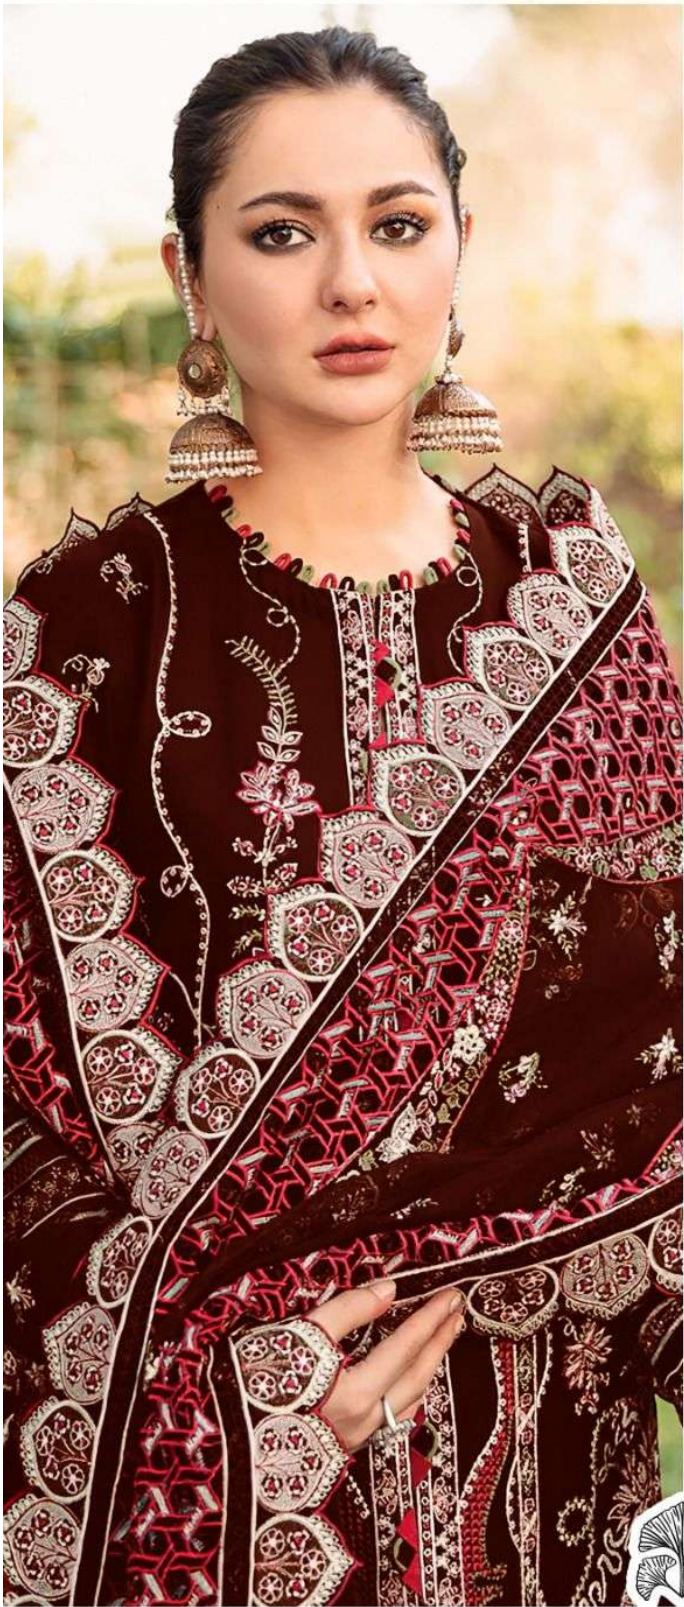

**ZAHA** D.No.10220-C  
 Butterfly w  
 Heavy Embroid  
 (Cut-2.5 Mtr )

10220HITS COLORS  
 PURE Velvet with  
 TOP Heavy Embroidery  
 (Cut-2.5 Mtr )

BOTTOM-INNER  
 (Cut-2.5 Mtr )

DUPATTA  
 (Cut-2.5 Mtr )

10220HITS COLORS  
**TOP** PURE Velvet with  
Heavy Embroidery  
(Cut-2.5 Mtr )

**ZAHA**

**BOTTOM-INNER** Pure Reyon  
(Cut-2.30 Mtr )

D.No.10220-B

**DUPATTA** Butterfly with  
Heavy Embroidery  
(Cut-2.5 Mtr )

10220HITS COLORS  
PURE Velvet with  
TOP Heavy Embroidery  
(Cut-2.5 Mtr)  
**ZAHA** D.No. 11220-B  
BOTTOM-INNER Pure Rayon  
(Cut-2.30 Mtr)  
DUPATTA Butterfly with  
Heavy Embroidery  
(Cut-4.5 Mtr)

10220HITS COLORS  
PURE Velvet with  
**TOP** Heavy Embroidery  
(Cut-2.5 Mtr )

**ZAHA**

**BOTTOM-INNER** Pure Reyon  
(Cut-2.30 Mtr )

D.No.10220-C

**DUPATTA** Butterfly with  
Heavy Embroidery  
(Cut-2.5 Mtr )