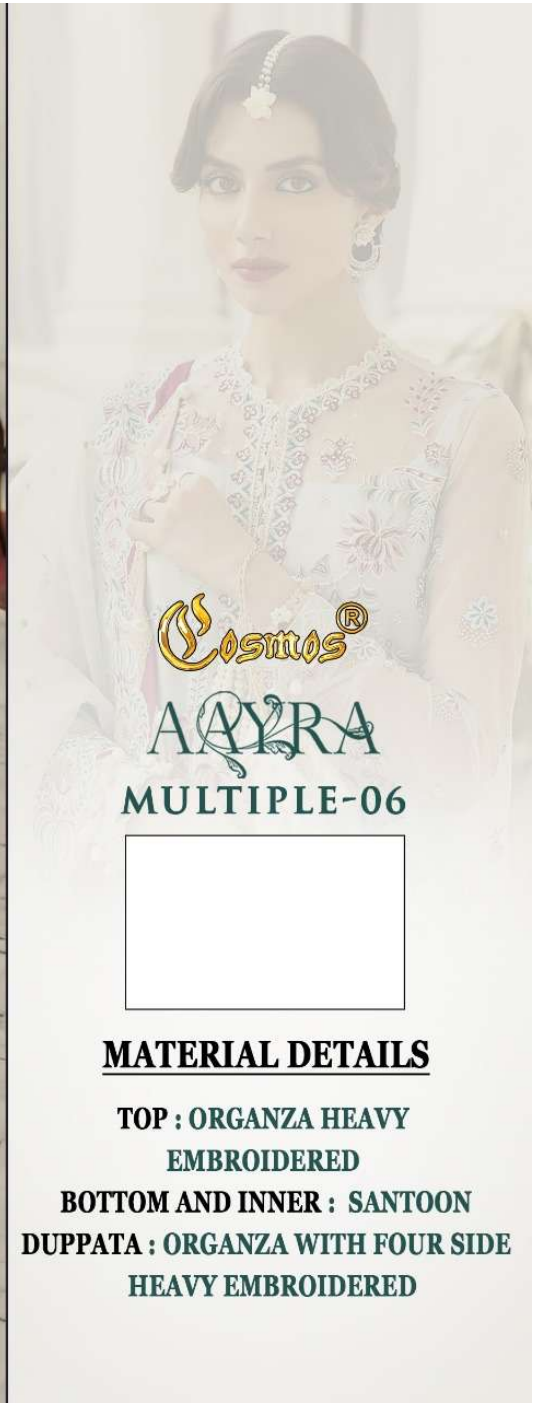

Cosmos®

AAYRA

MULTIPLE-06

MATERIAL DETAILS

**TOP : ORGANZA HEAVY
EMBROIDERED**

BOTTOM AND INNER : SANTOON

**DUPPATA : ORGANZA WITH FOUR SIDE
HEAVY EMBROIDERED**

Cosmos®

AAYRA

MULTIPLE-06

MATERIAL DETAILS

**TOP : ORGANZA HEAVY
EMBROIDERED**

BOTTOM AND INNER : SANTOON

**DUPPATA : ORGANZA WITH FOUR SIDE
HEAVY EMBROIDERED**

Camilla
AQUILA
MULTIPLE-06

MATERIAL DETAILS
TOP - ORGANZA HEAVY
EMBROIDERED
BOTTOM AND DRESS - SANTON
PUPATA - ORGANZA WITH FOUR SIDE
HEAVY EMBROIDERED