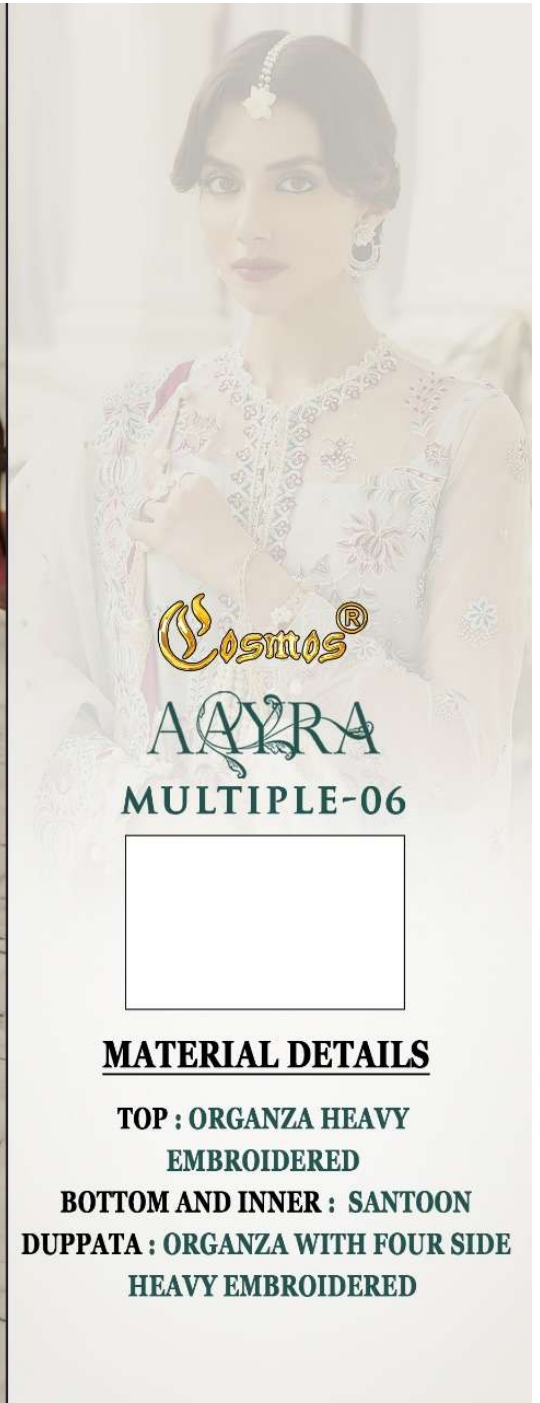

Cosmos®

AAYRA

MULTIPLE-06

MATERIAL DETAILS

**TOP : ORGANZA HEAVY
EMBROIDERED**

BOTTOM AND INNER : SANTOON

**DUPPATA : ORGANZA WITH FOUR SIDE
HEAVY EMBROIDERED**

Cosmos®

AAYRA

MULTIPLE-06

MATERIAL DETAILS

**TOP : ORGANZA HEAVY
EMBROIDERED**

BOTTOM AND INNER : SANTOON

**DUPPATA : ORGANZA WITH FOUR SIDE
HEAVY EMBROIDERED**

Camilla
AQUA
MULTIPLE-06

MATERIAL DETAILS
TOP - ORGANZA HEAVY
EMBROIDERED
BOTTOM AND DRESS - SANTON
PUPATA - ORGANZA WITH FOUR SIDE
HEAVY EMBROIDERED