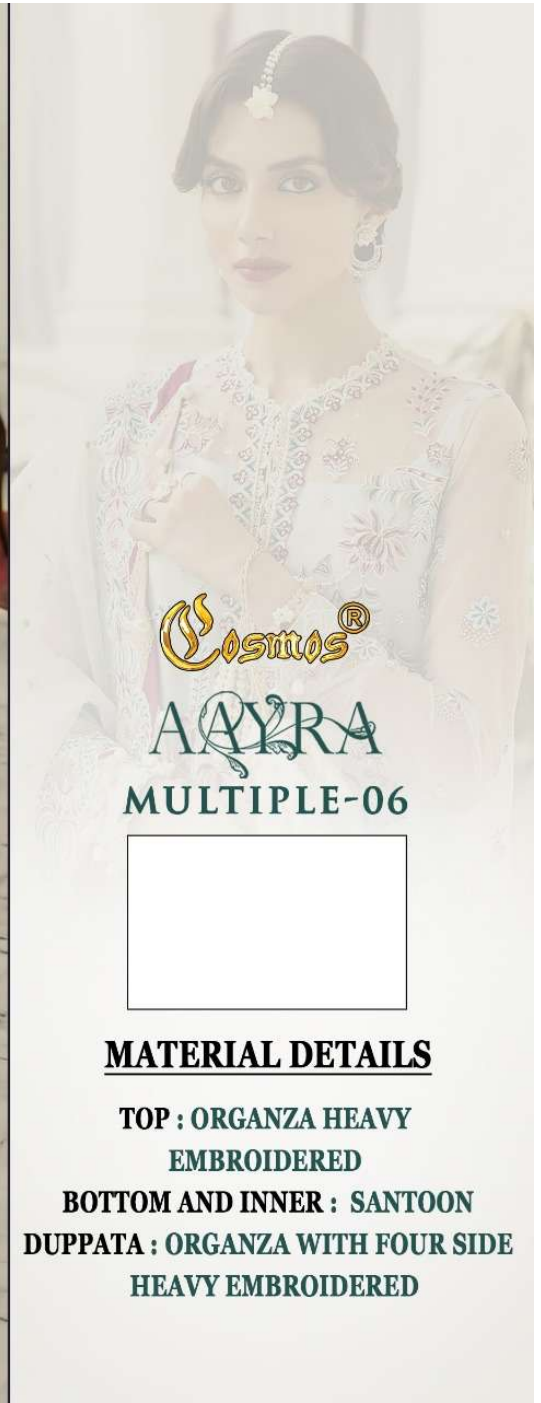

Cosmos®

AAYRA

MULTIPLE-06

MATERIAL DETAILS

**TOP : ORGANZA HEAVY
EMBROIDERED**

BOTTOM AND INNER : SANTOON

**DUPPATA : ORGANZA WITH FOUR SIDE
HEAVY EMBROIDERED**

Cosmos®

AAYRA

MULTIPLE-06

MATERIAL DETAILS

**TOP : ORGANZA HEAVY
EMBROIDERED**

BOTTOM AND INNER : SANTOON

**DUPPATA : ORGANZA WITH FOUR SIDE
HEAVY EMBROIDERED**

Camilla
AQUILA
MULTIPLE-06

MATERIAL DETAILS
TOP - ORGANZA HEAVY
EMBROIDERED
BOTTOM AND DRESS - SANTON
PUPATA - ORGANZA WITH FOUR SIDE
HEAVY EMBROIDERED