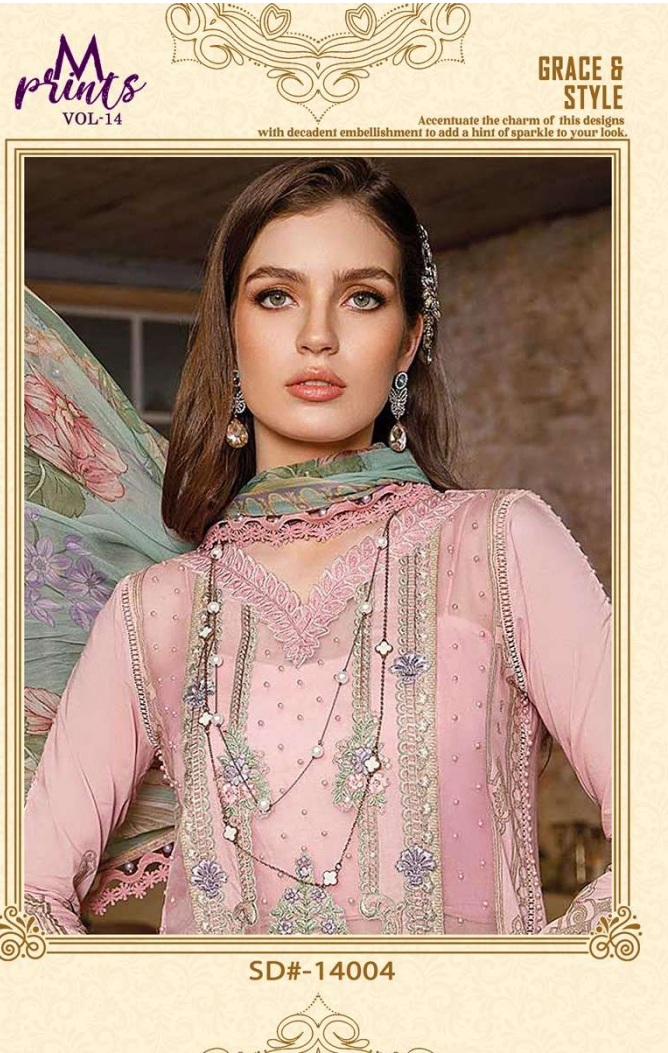

shraddha  
DESIGNER

*M*  
*prints*  
VOL-14

LADY OF LIGHT

Bright colours and bold patterns lift up the spirits. the world waits on you to let your hair down and start the evening in style.

SD#-14001

M  
prints  
VOL-14

SD  
shraddha  
DESIGNER

**SIMPLE SENSATION**

Quiet in its ecstasie tones, yet oozing style from a million miles, for silent observers with the loudest minds.

*M*prints  
VOL-14

SD#-14002

**S**  
shradha  
DESIGNERS

**STYLISH  
ELEGANCE**

**SD#-14003**

Accentuate the charm of this designs with decadent embellishment to add a hint of sparkle to your look.

**SJ**  
shreddha  
DESIGNS

*M*  
*prints*  
VOL-14

**GRACE &  
STYLE**

Accentuate the charm of this designs  
with decadent embellishment to add a hint of sparkle to your look.

SD#-14004