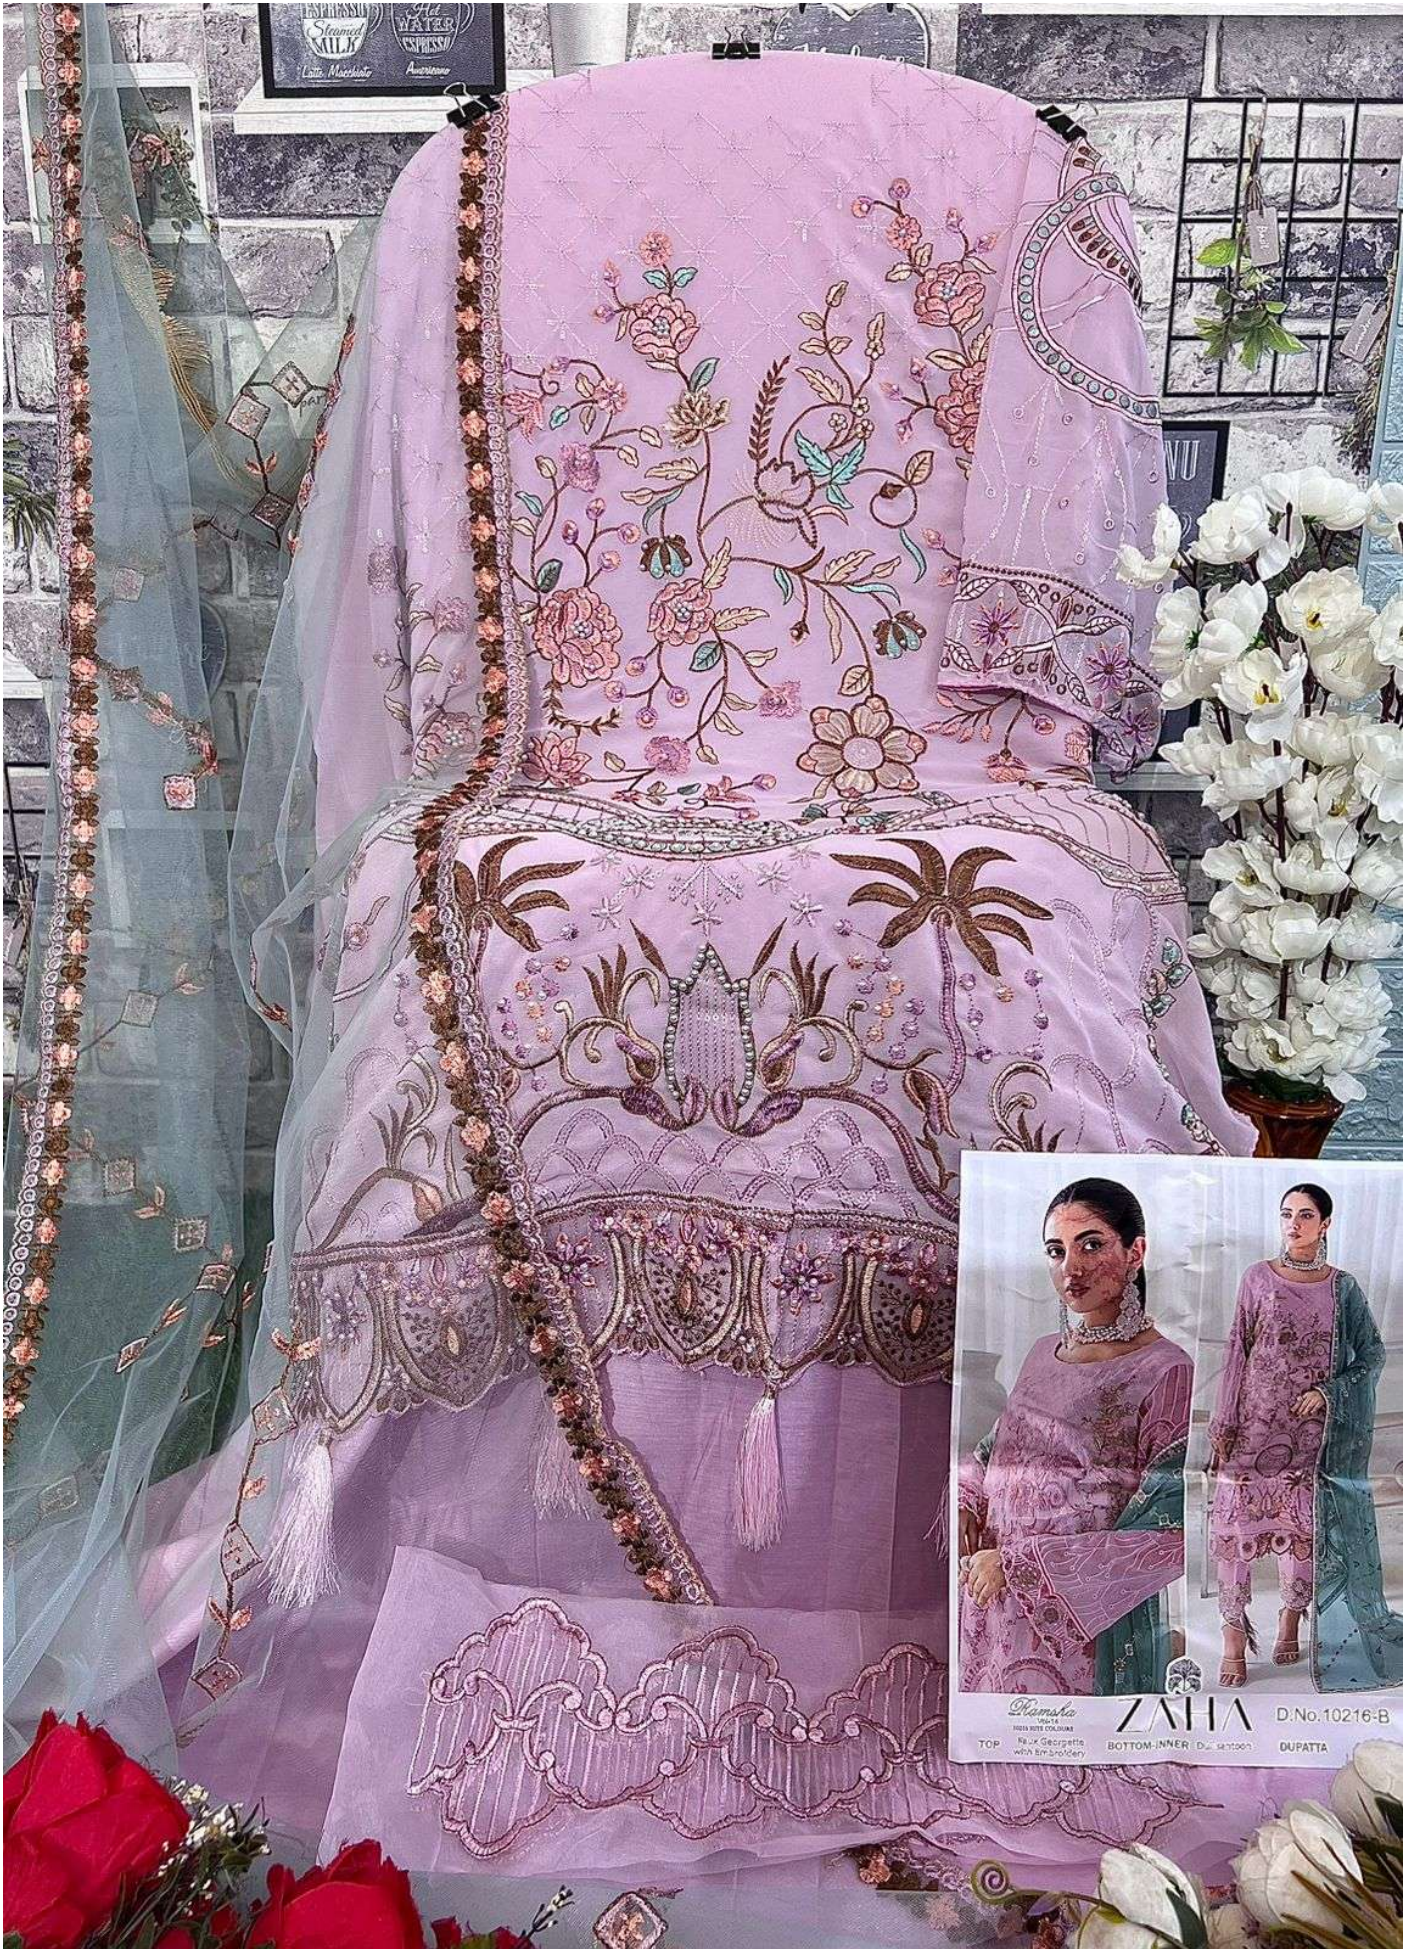

BOTTOM-INNER Dull santoon

DUPATTA Net

ESPRESSO
Steamed MILK
Latte Macchiato

Hot WATER
ESPRESSO
Americano

Zaha
NEW SET COLLECTION
TOP: Faux Georgette with Embroidery
BOTTOM-INNER: Dull santoon
ZAHA D.No. 12216-A

Ramsha
Vol-14
10216-HITS COLOURS

ZAHA

D.No.10216-B

TOP Faux Georgette
with Embroidery

BOTTOM-INNER Dull santoon

DUPATTA Net

Shamsha
100% PURE COTTON
TOP: Na'k Georgette with Embroidery
ZAHA
BOTTOM-INNER: Dui sarson
D.No.10216-B
DUPATTA