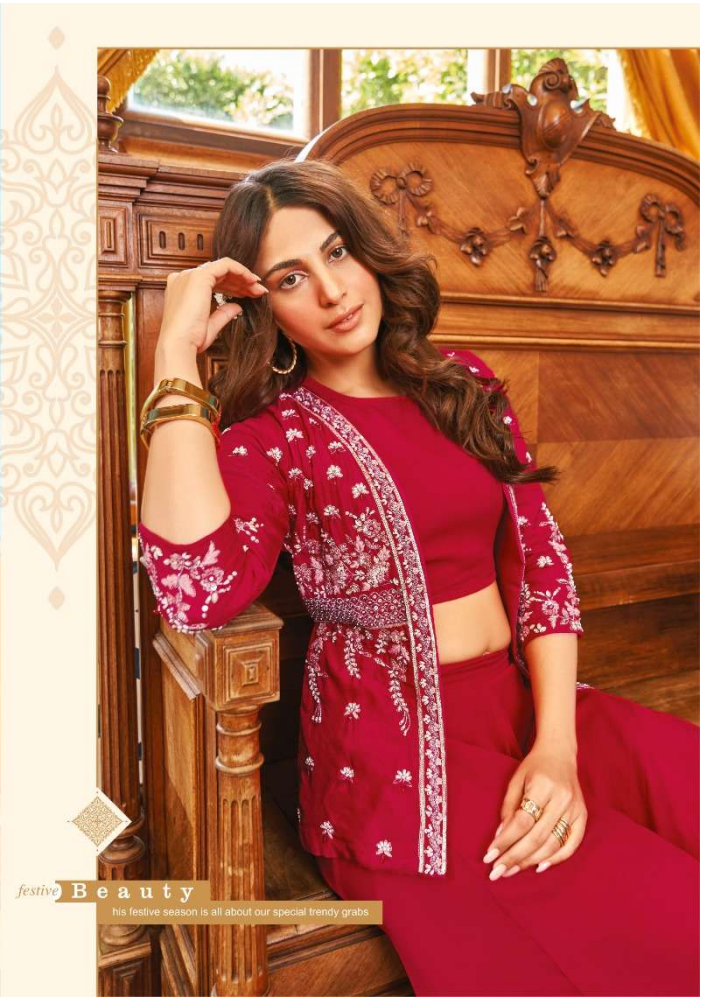

# *Secret* Shadows

BY  
ANJU FABRICS

af  
BY  
SHEILA FABRI

festive **Modern Muse**  
explore the mystic beauty of petals in cool season shades

SS 7251

af  
BY  
ANJU FABRICS

festive Fashionable  
The occasion demands that they attend in absolute splendor