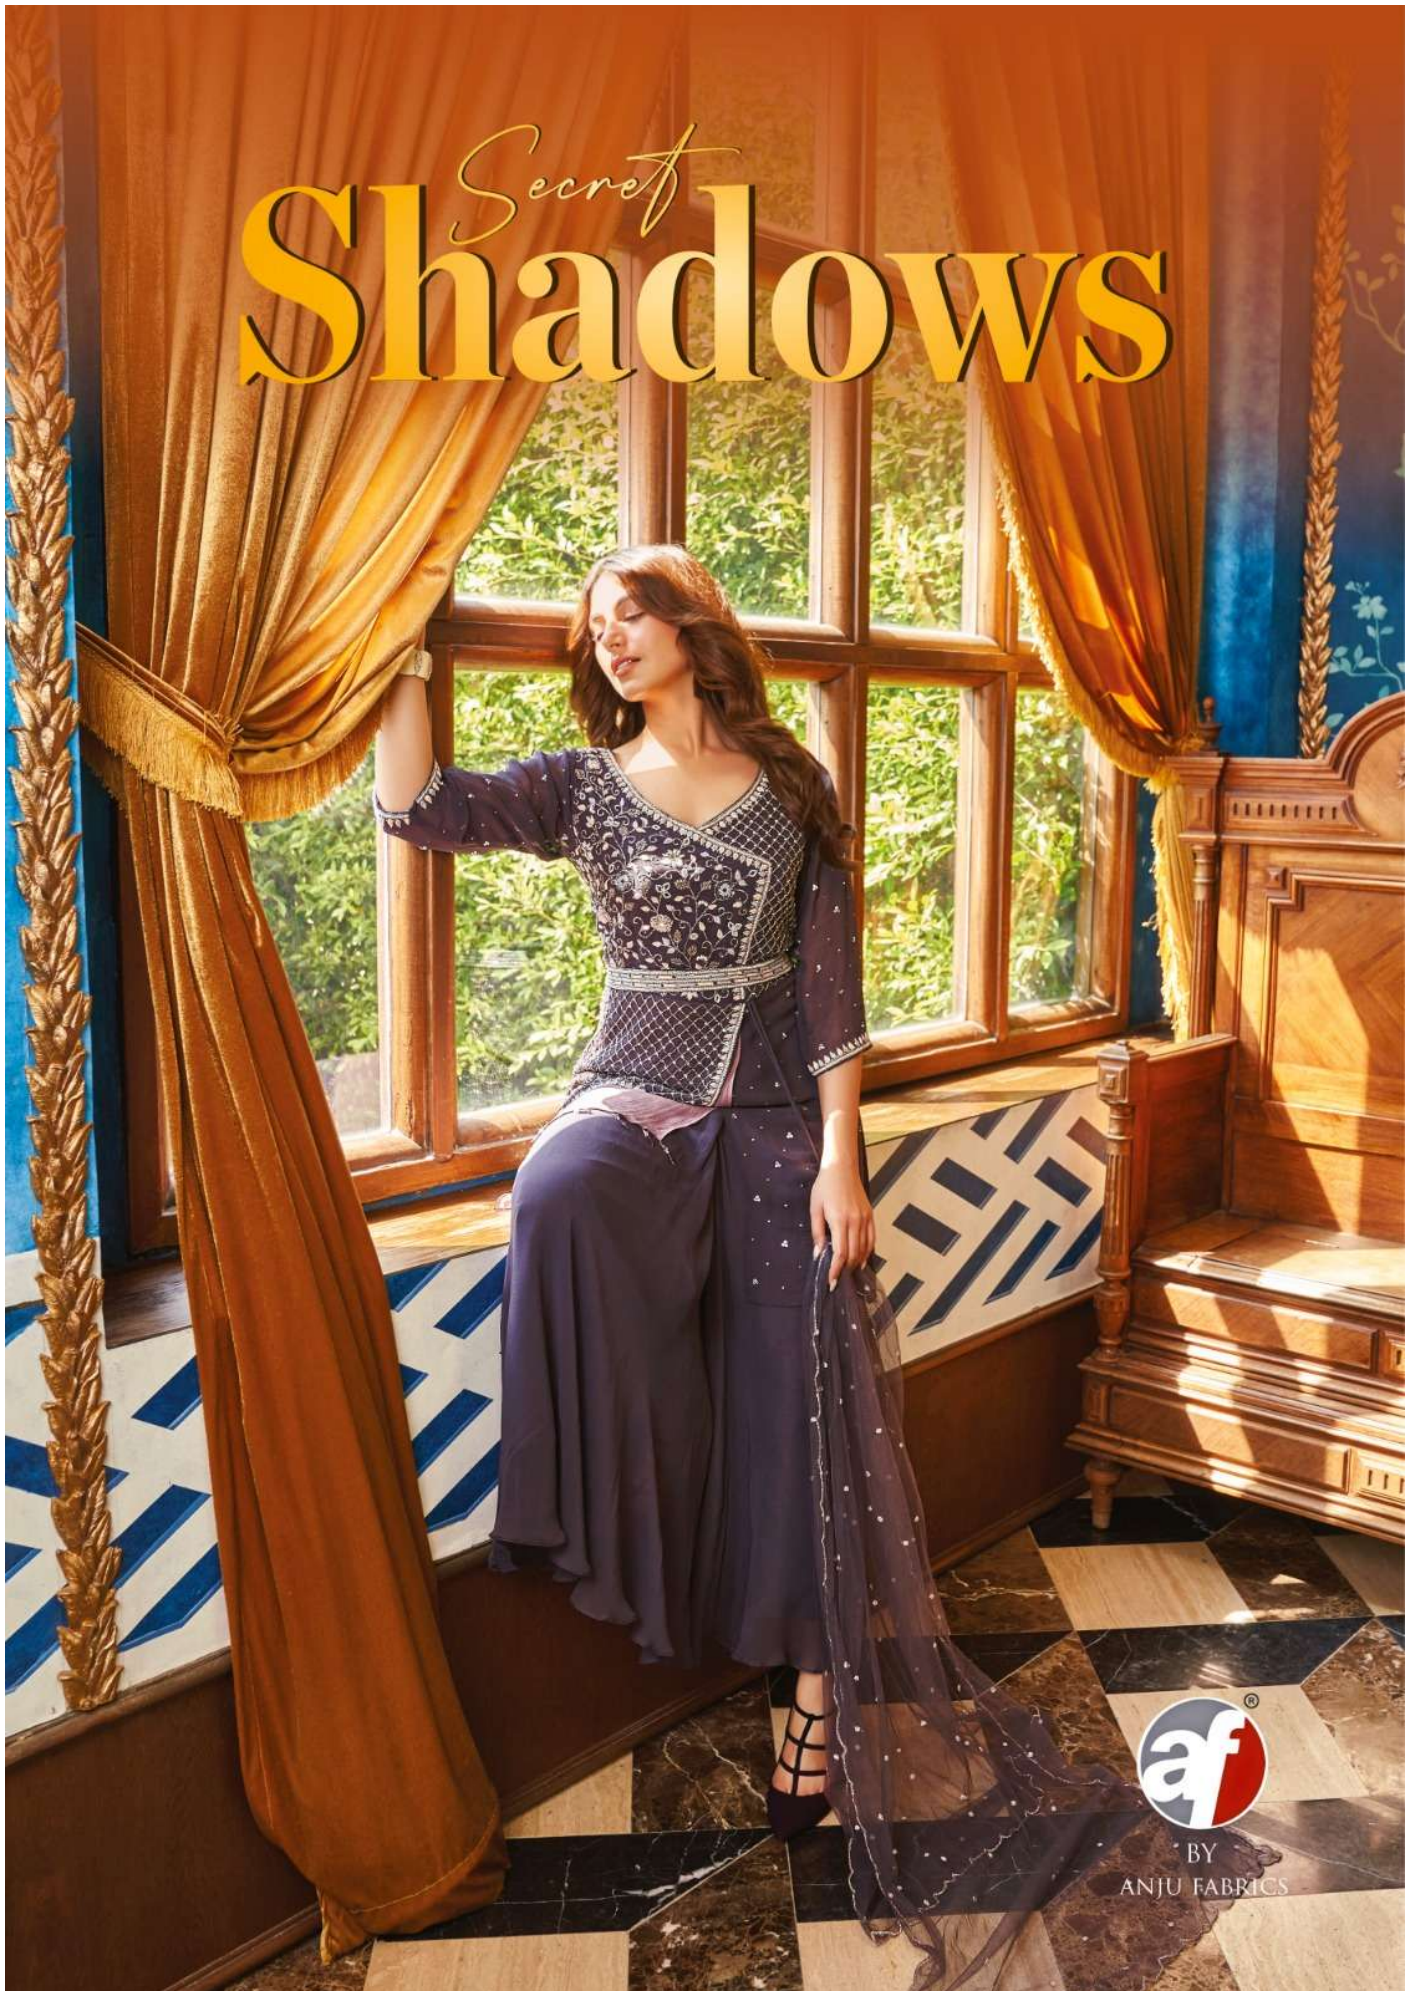

# *Secret* Shadows

BY  
ANJU FABRICS

af  
BY  
SHEILA FABRI

festive **Modern Muse**  
explore the mystic beauty of petals in cool season shades

SS 7251

af  
BY  
ANJU FABRICS

festive Fashionable  
The occasion demands that they attend in absolute splendor