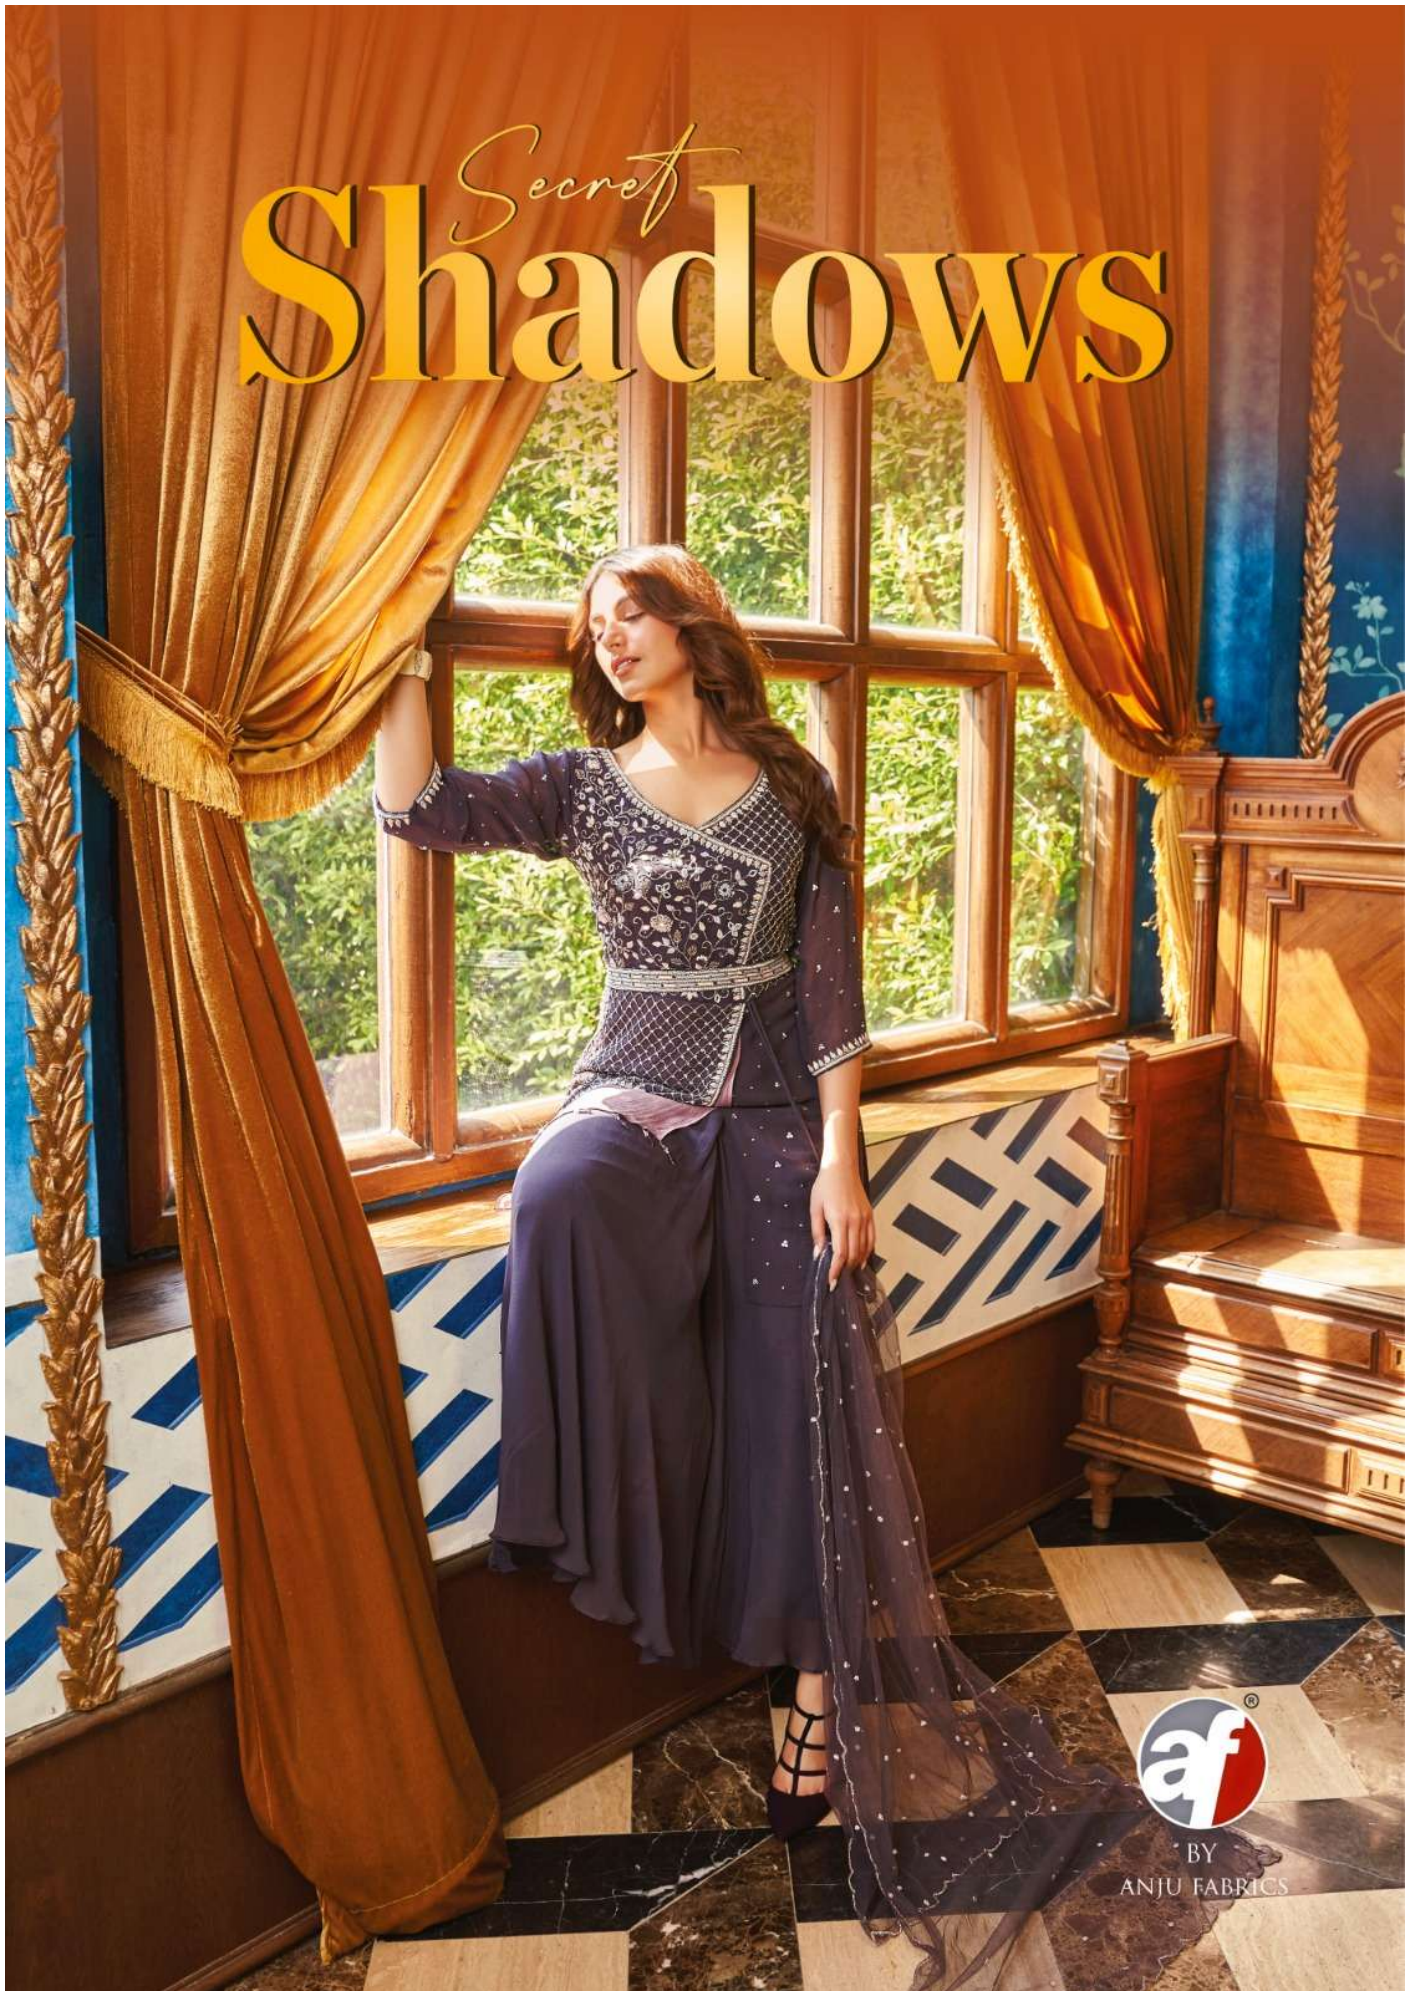

Secret Shadows

BY
ANJU FABRICS

festive **Modern Muse**
explore the mystic beauty of petals in cool season shades

SS 7251

af
BY
ANJU FABRICS

SS 7253

festive Fashionable

The occasion demands that they attend in absolute splendor