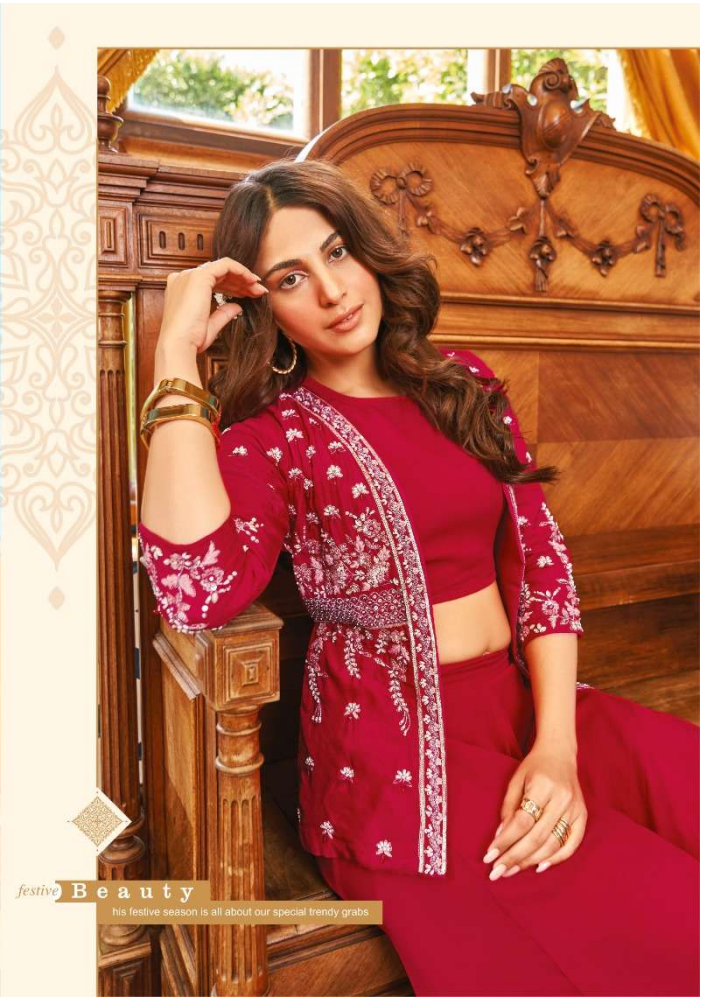

Secret Shadows

BY
ANJU FABRICS

festive **Modern Muse**
explore the mystic beauty of petals in cool season shades

SS 7251

af
BY
ANJU FABRICS

SS 7253

festive Fashionable

The occasion demands that they attend in absolute splendor