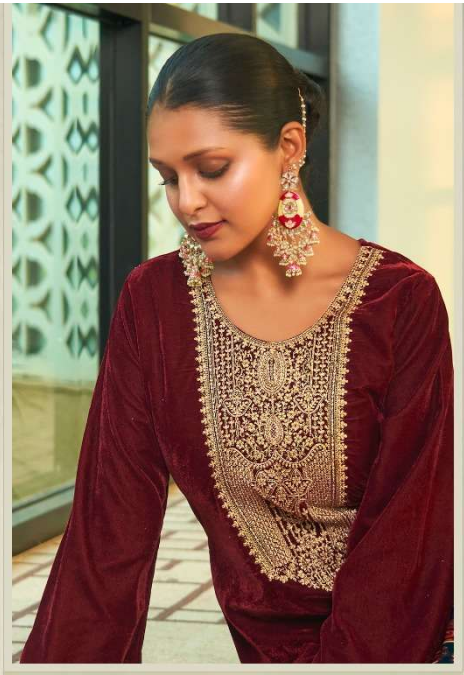

Levisha™

ਆਰੋਹੀ - ਆਰੋਹੀ

AAROHI

SOFT VELVET TEXTURE

AA # 1013

Levi's®

VELVET FABRIC
RICHNESS

AA # 1014

Levisha[®]

VELVET WARDROBE CENTERPIECE

AA # 1015

Levisha®

AA # 1017

CRUSHED VELVET ELEGANCE

TOP : 9000 PURE VELVET WITH EMBROIDERY

BOTTOM : PURE PASHMINA DYED