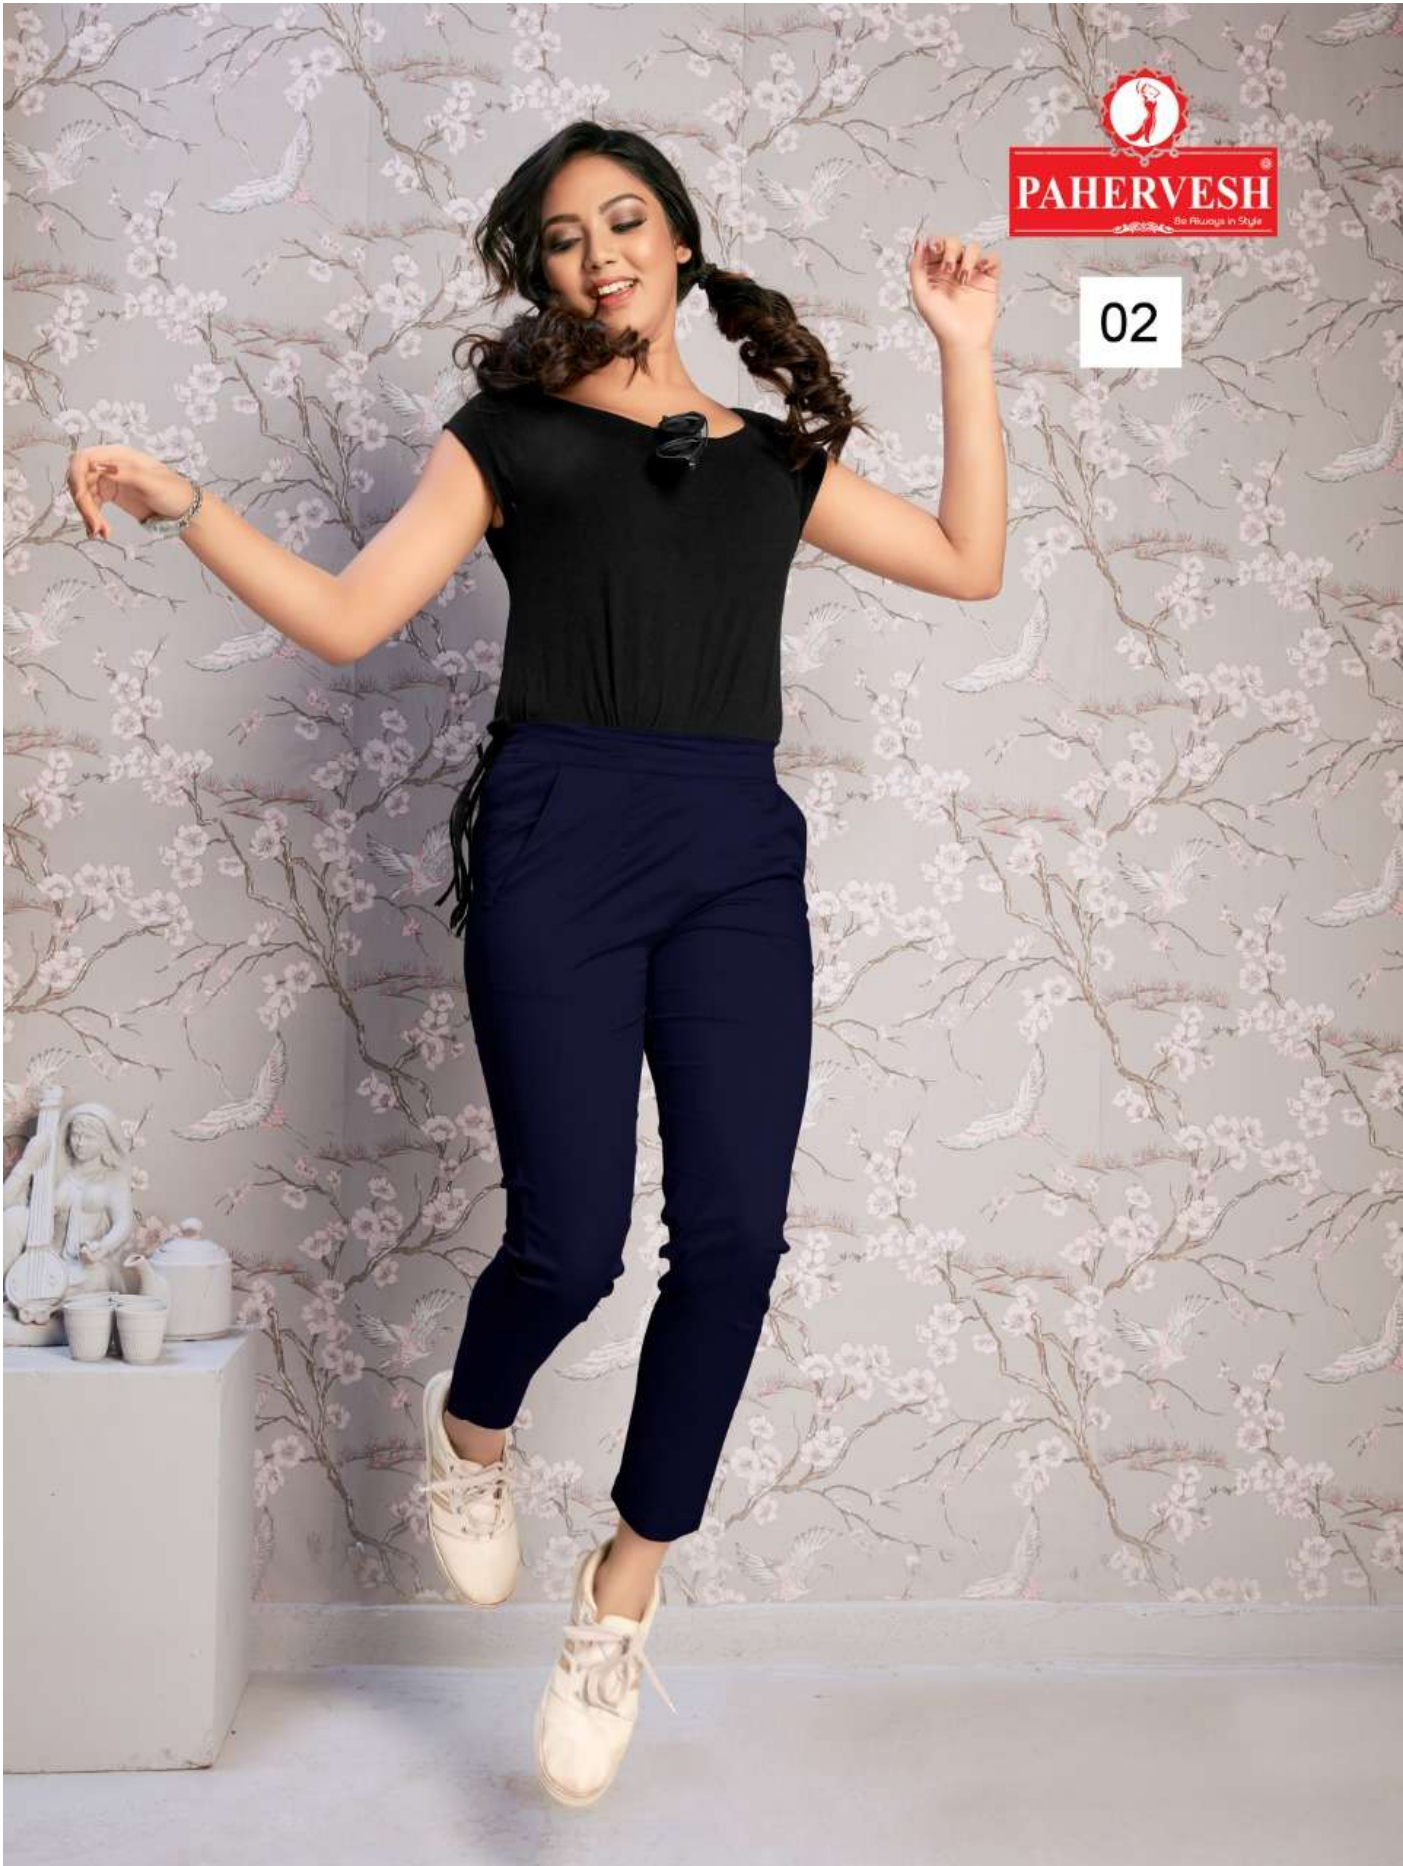

PAHERVESH
Be Flavour in Style

02