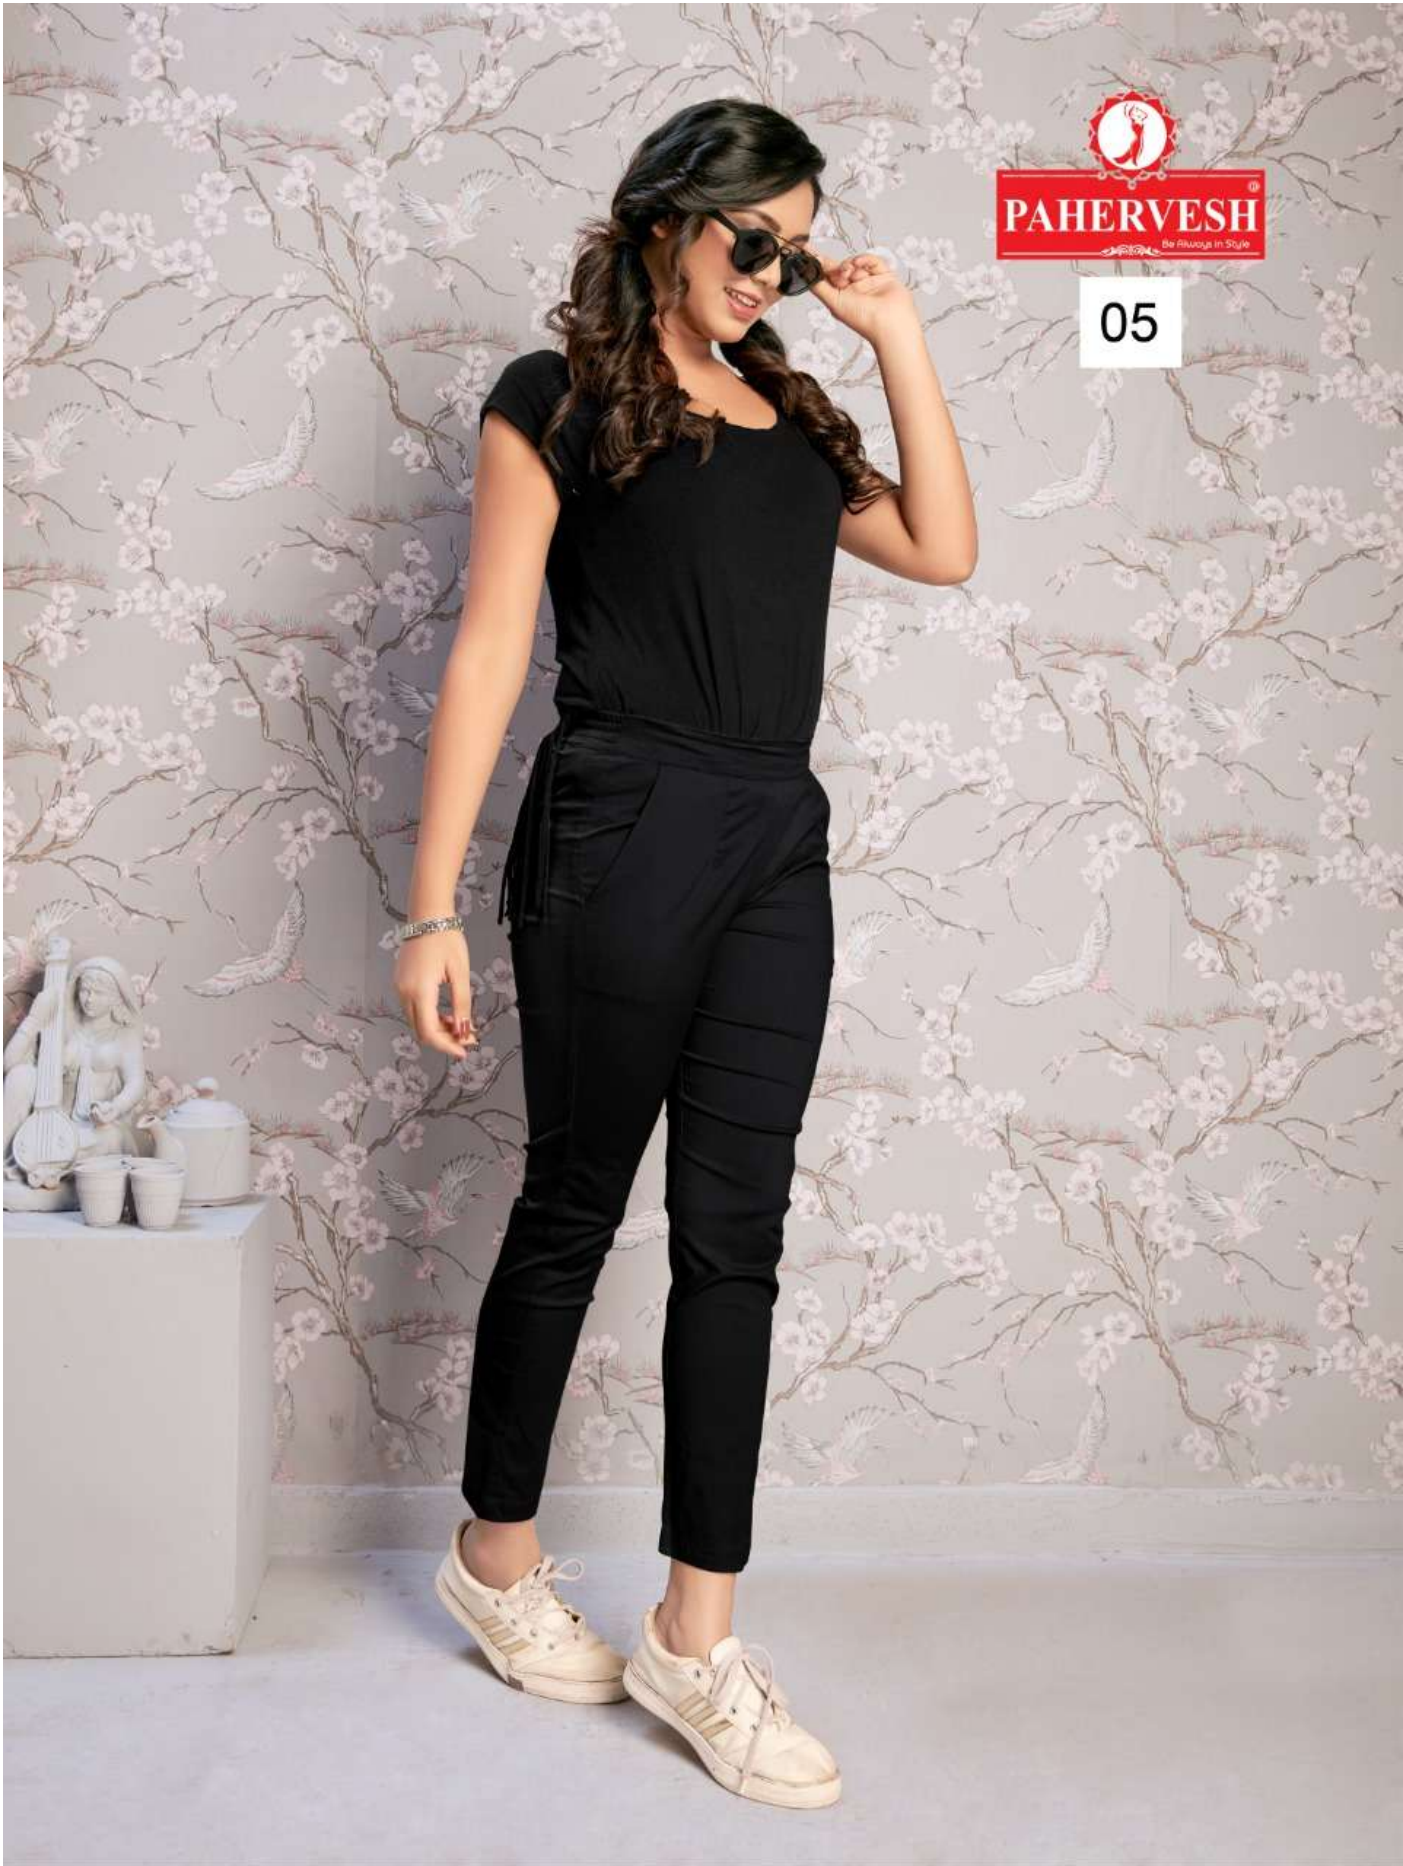

PAHERVESH
Be Fit & In Style

05