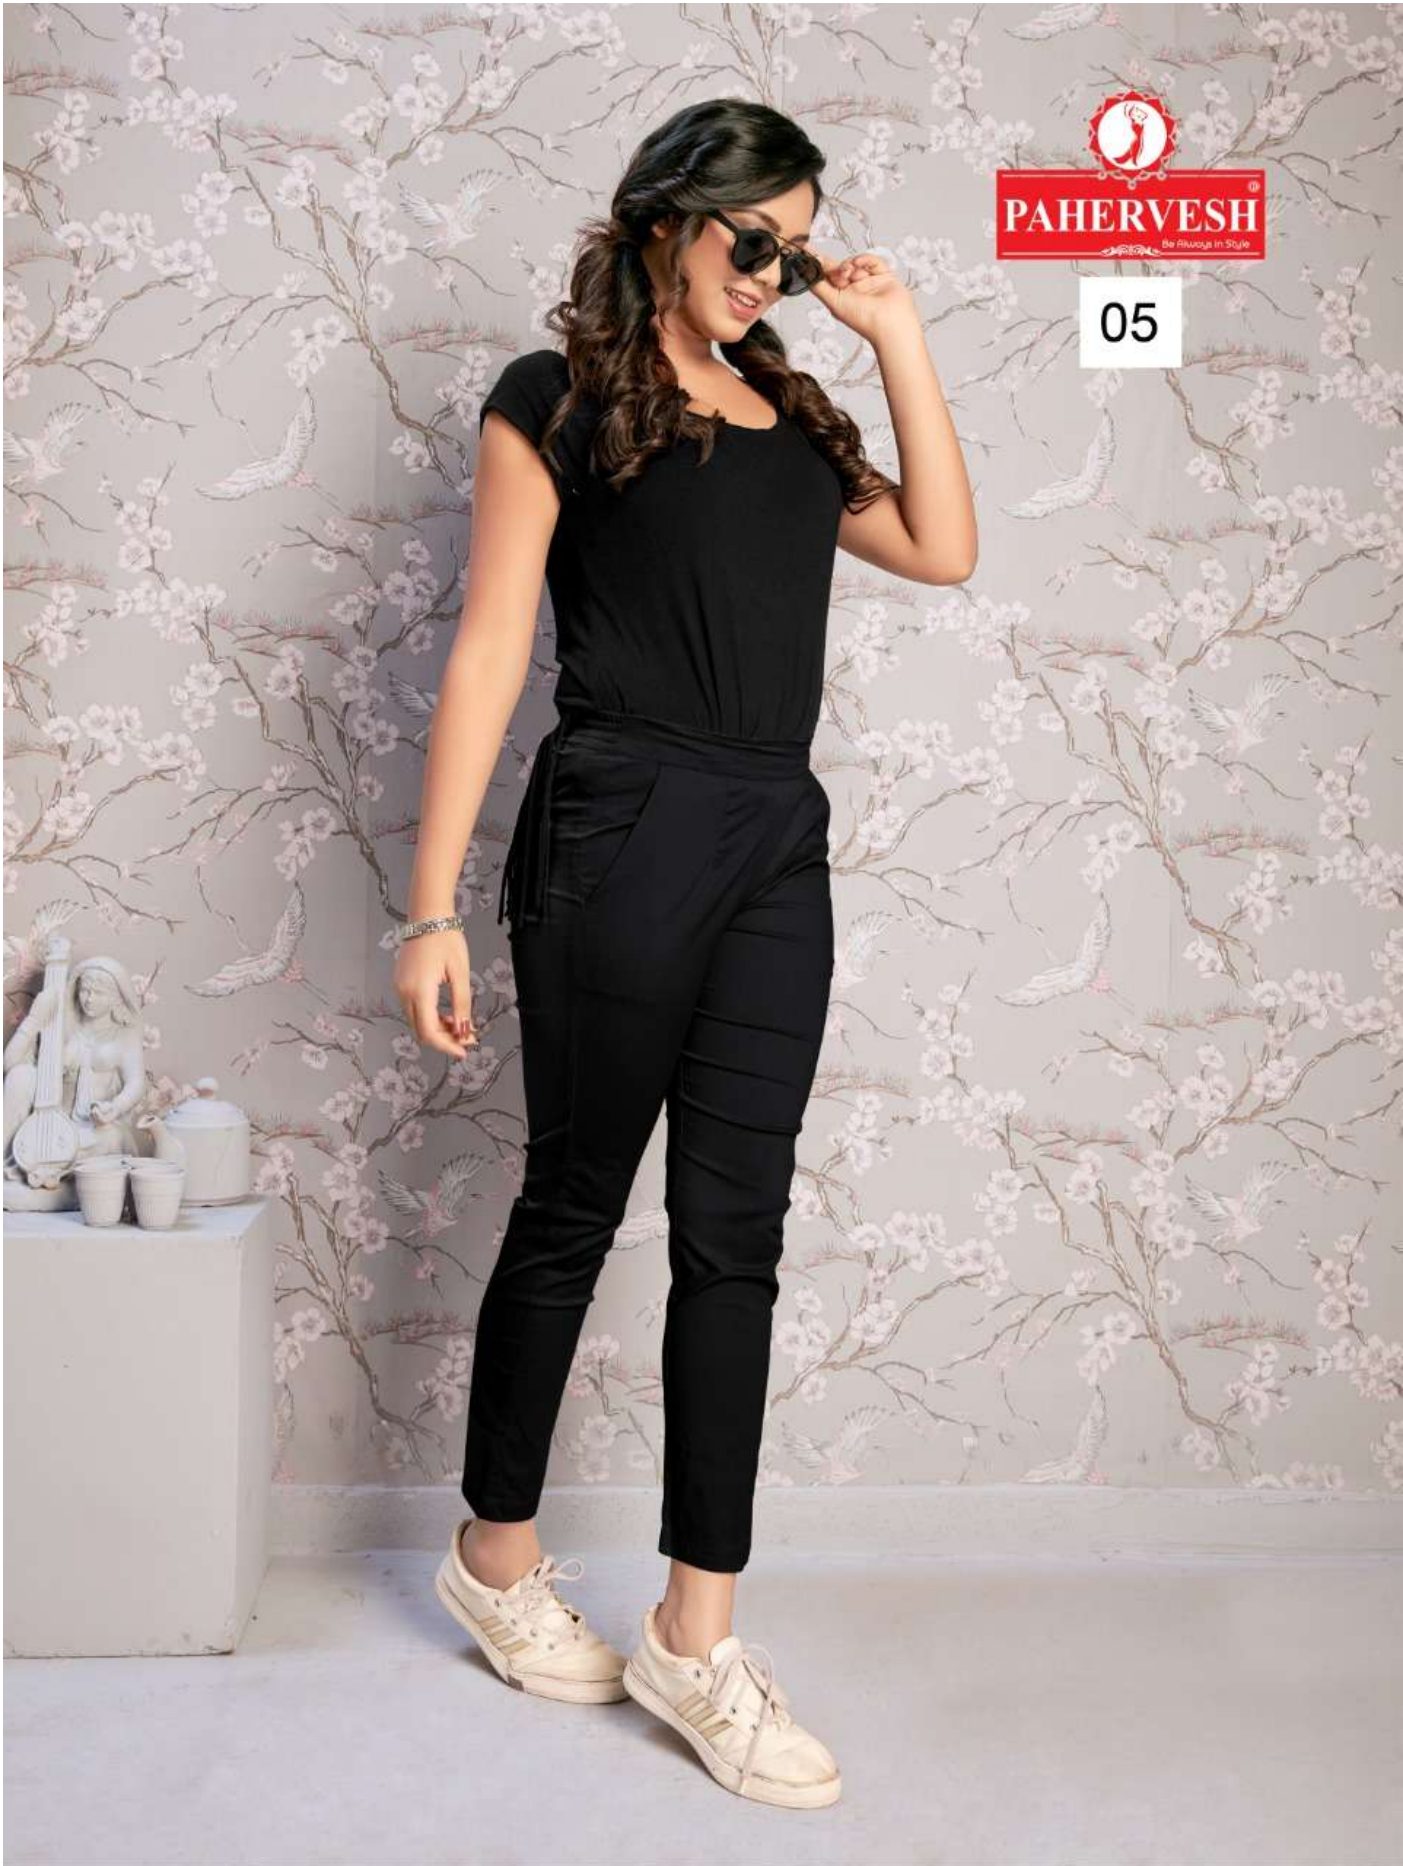

PAHERVESH
Be Always in Style

05