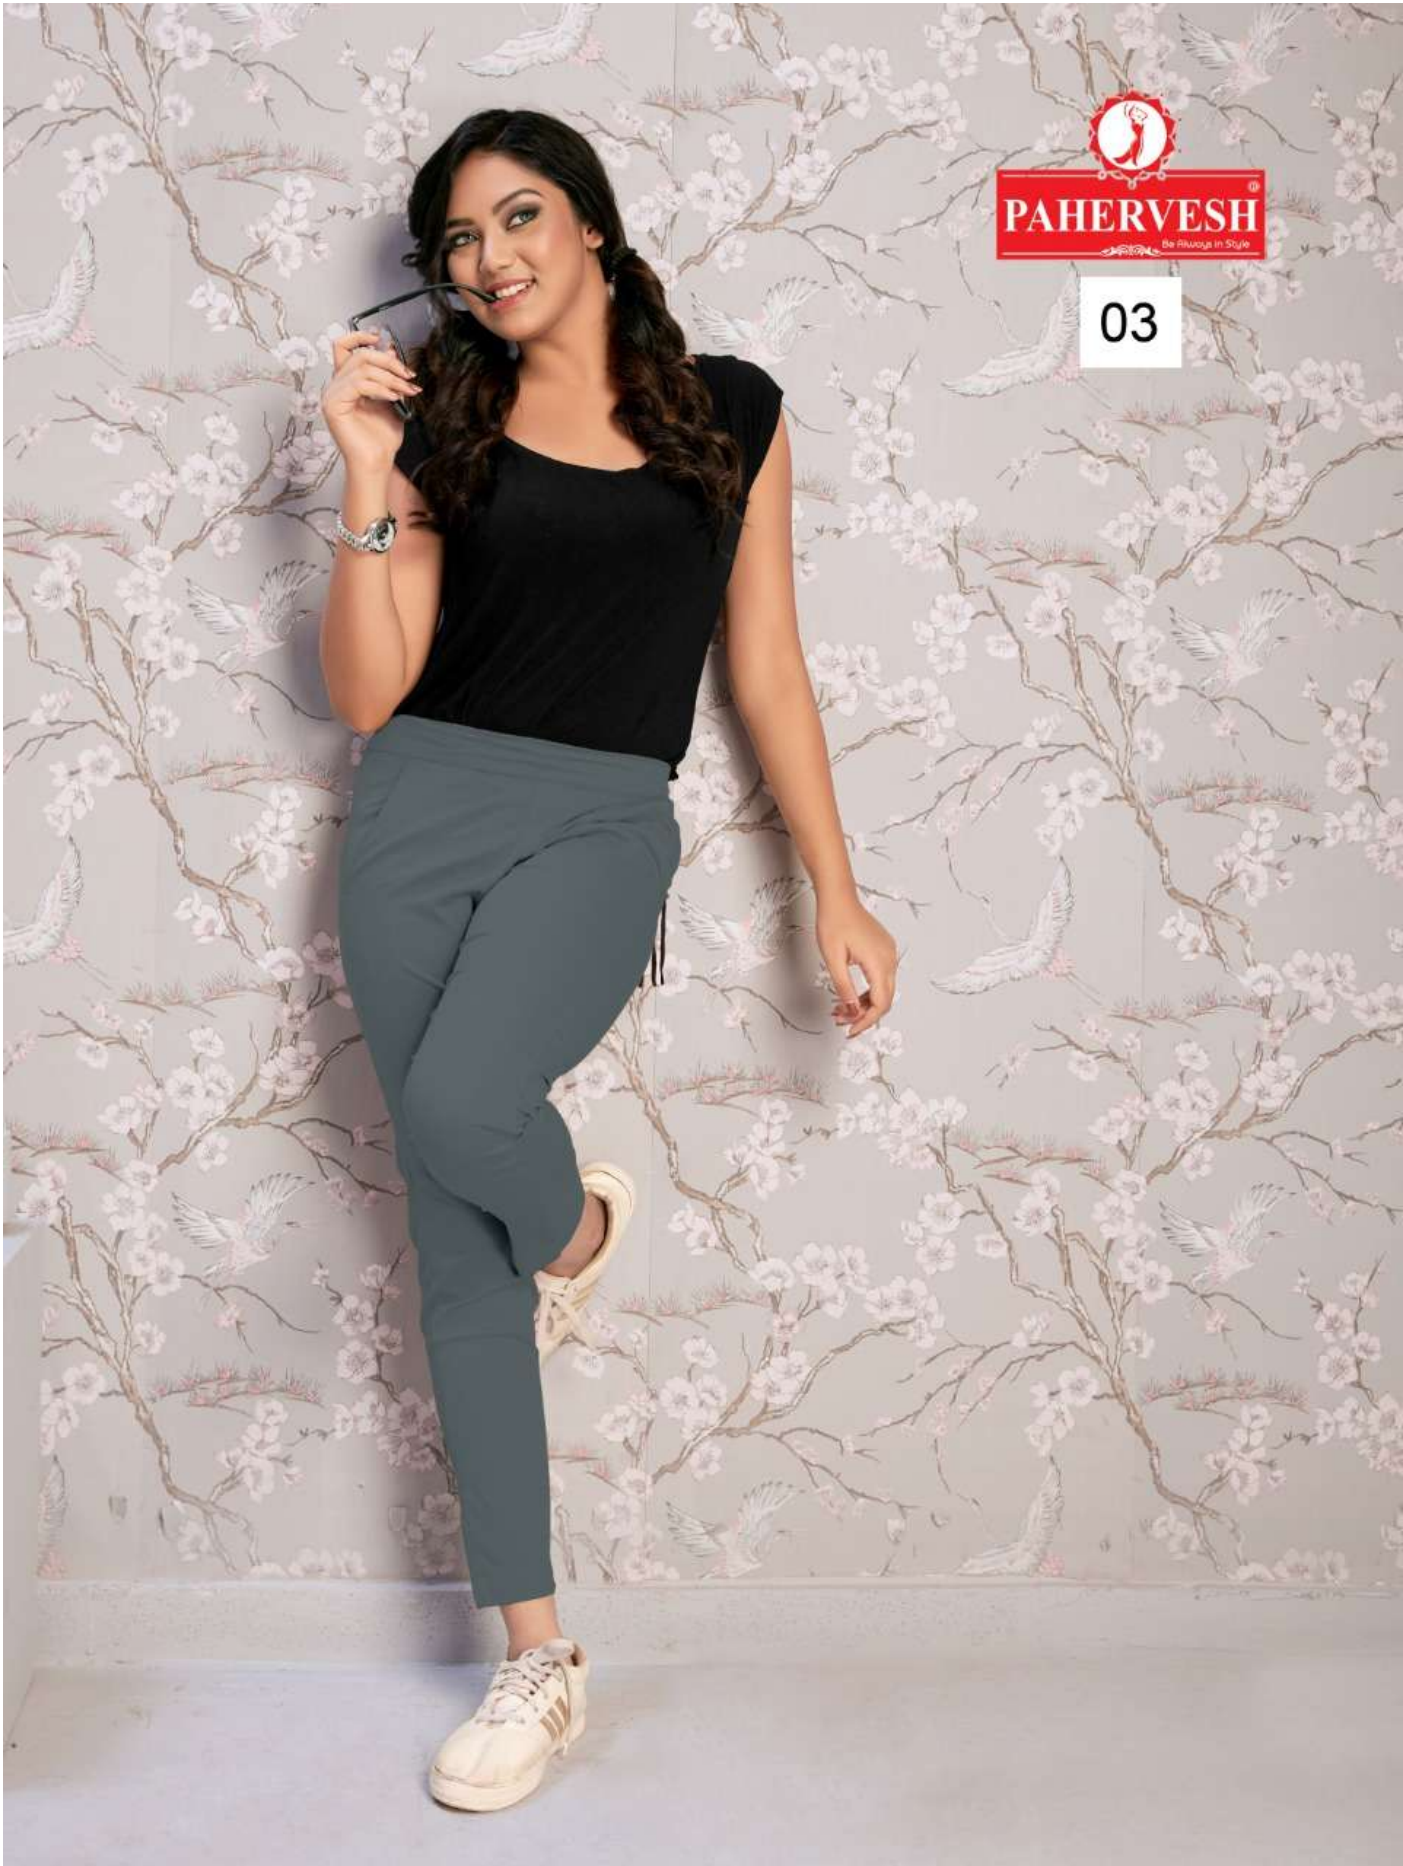

PAHERVESH
Be Always in Style

03