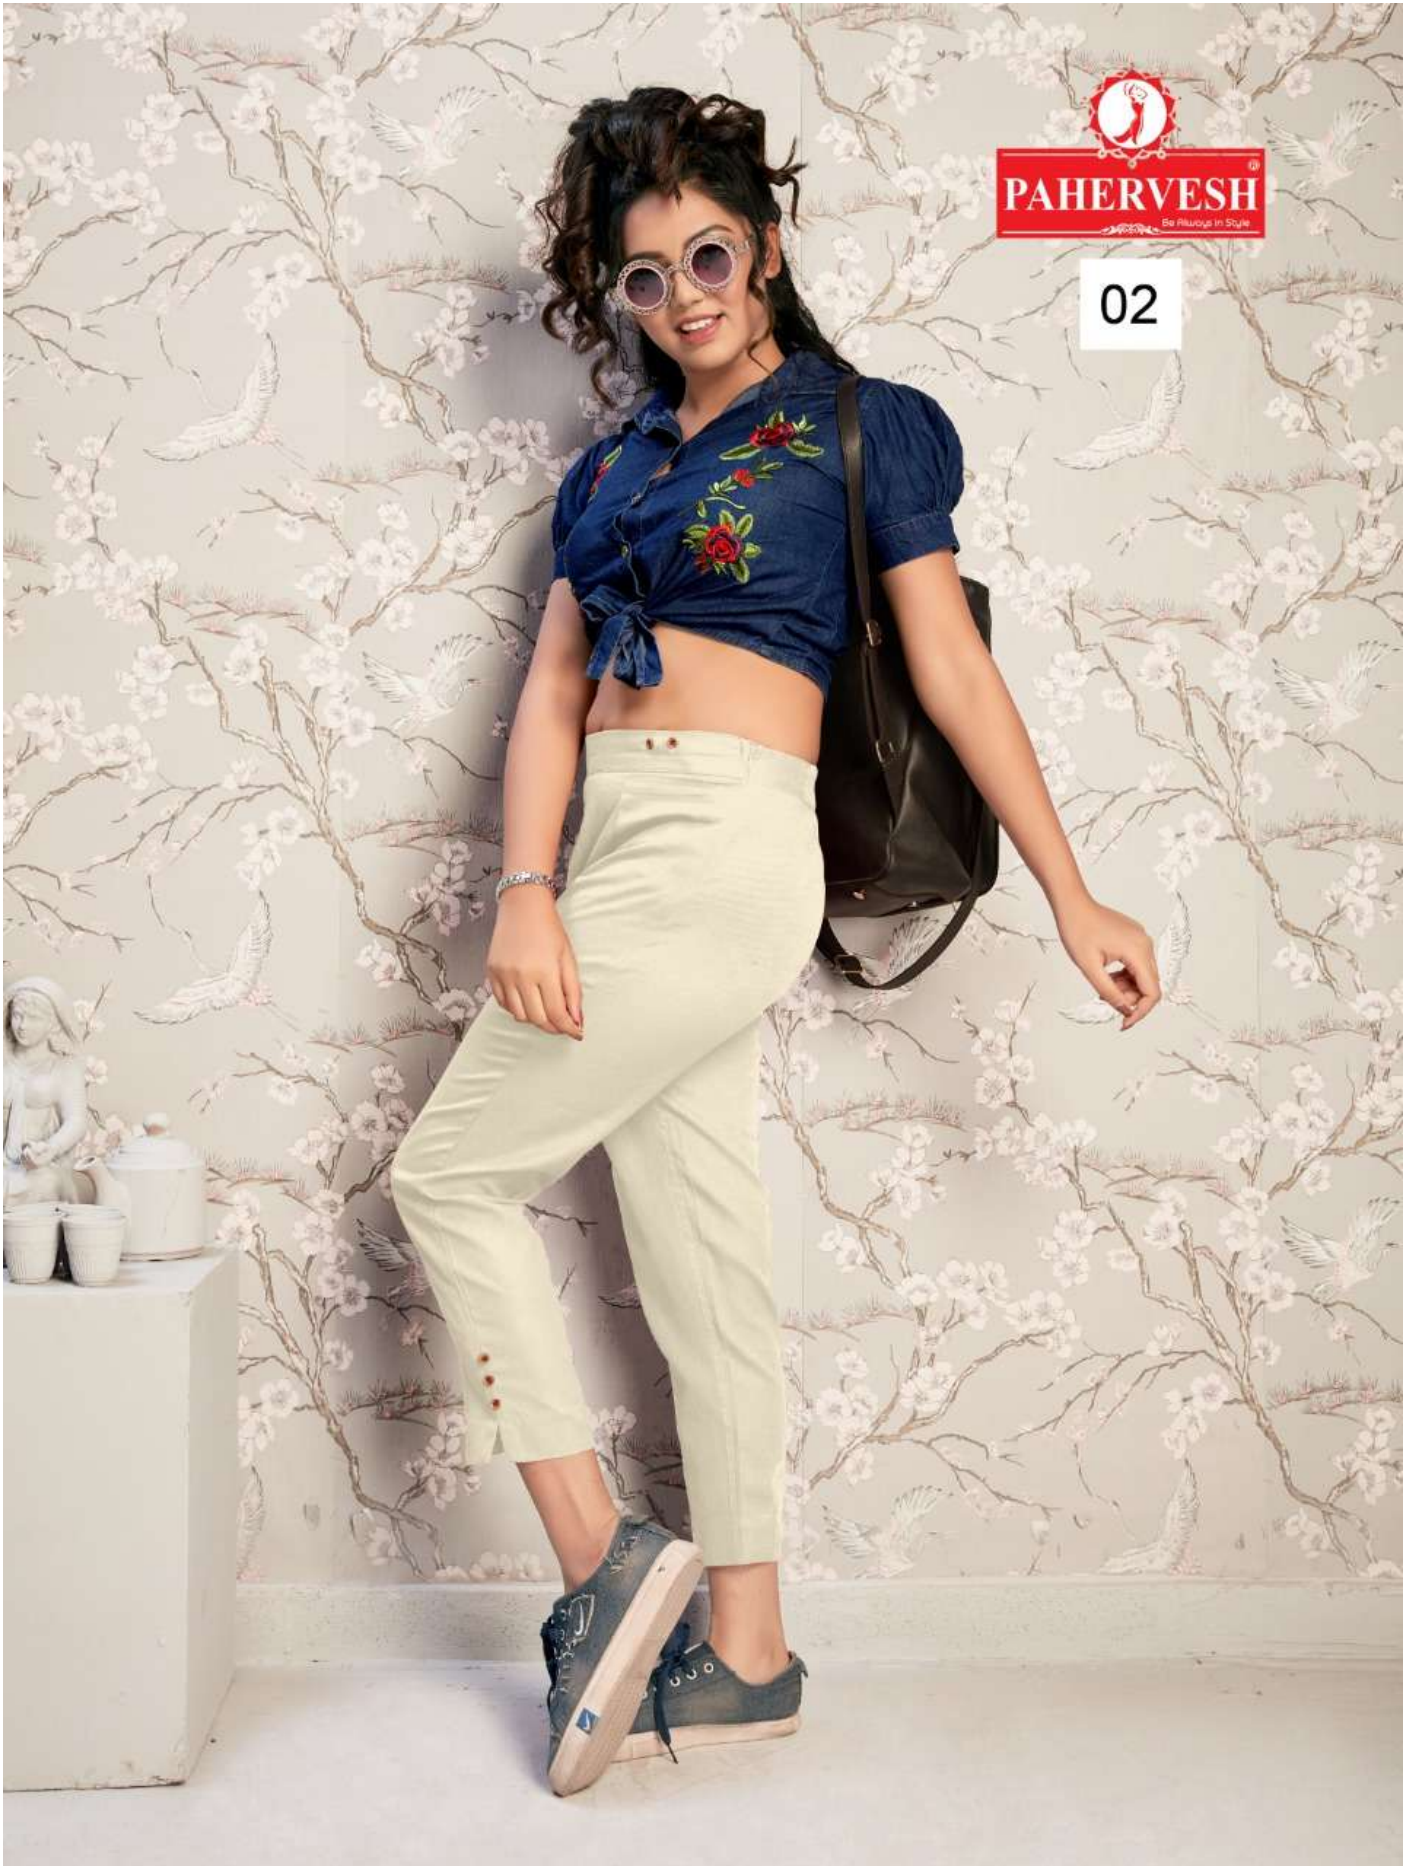

PAHERVESH
Be Always in Style

02