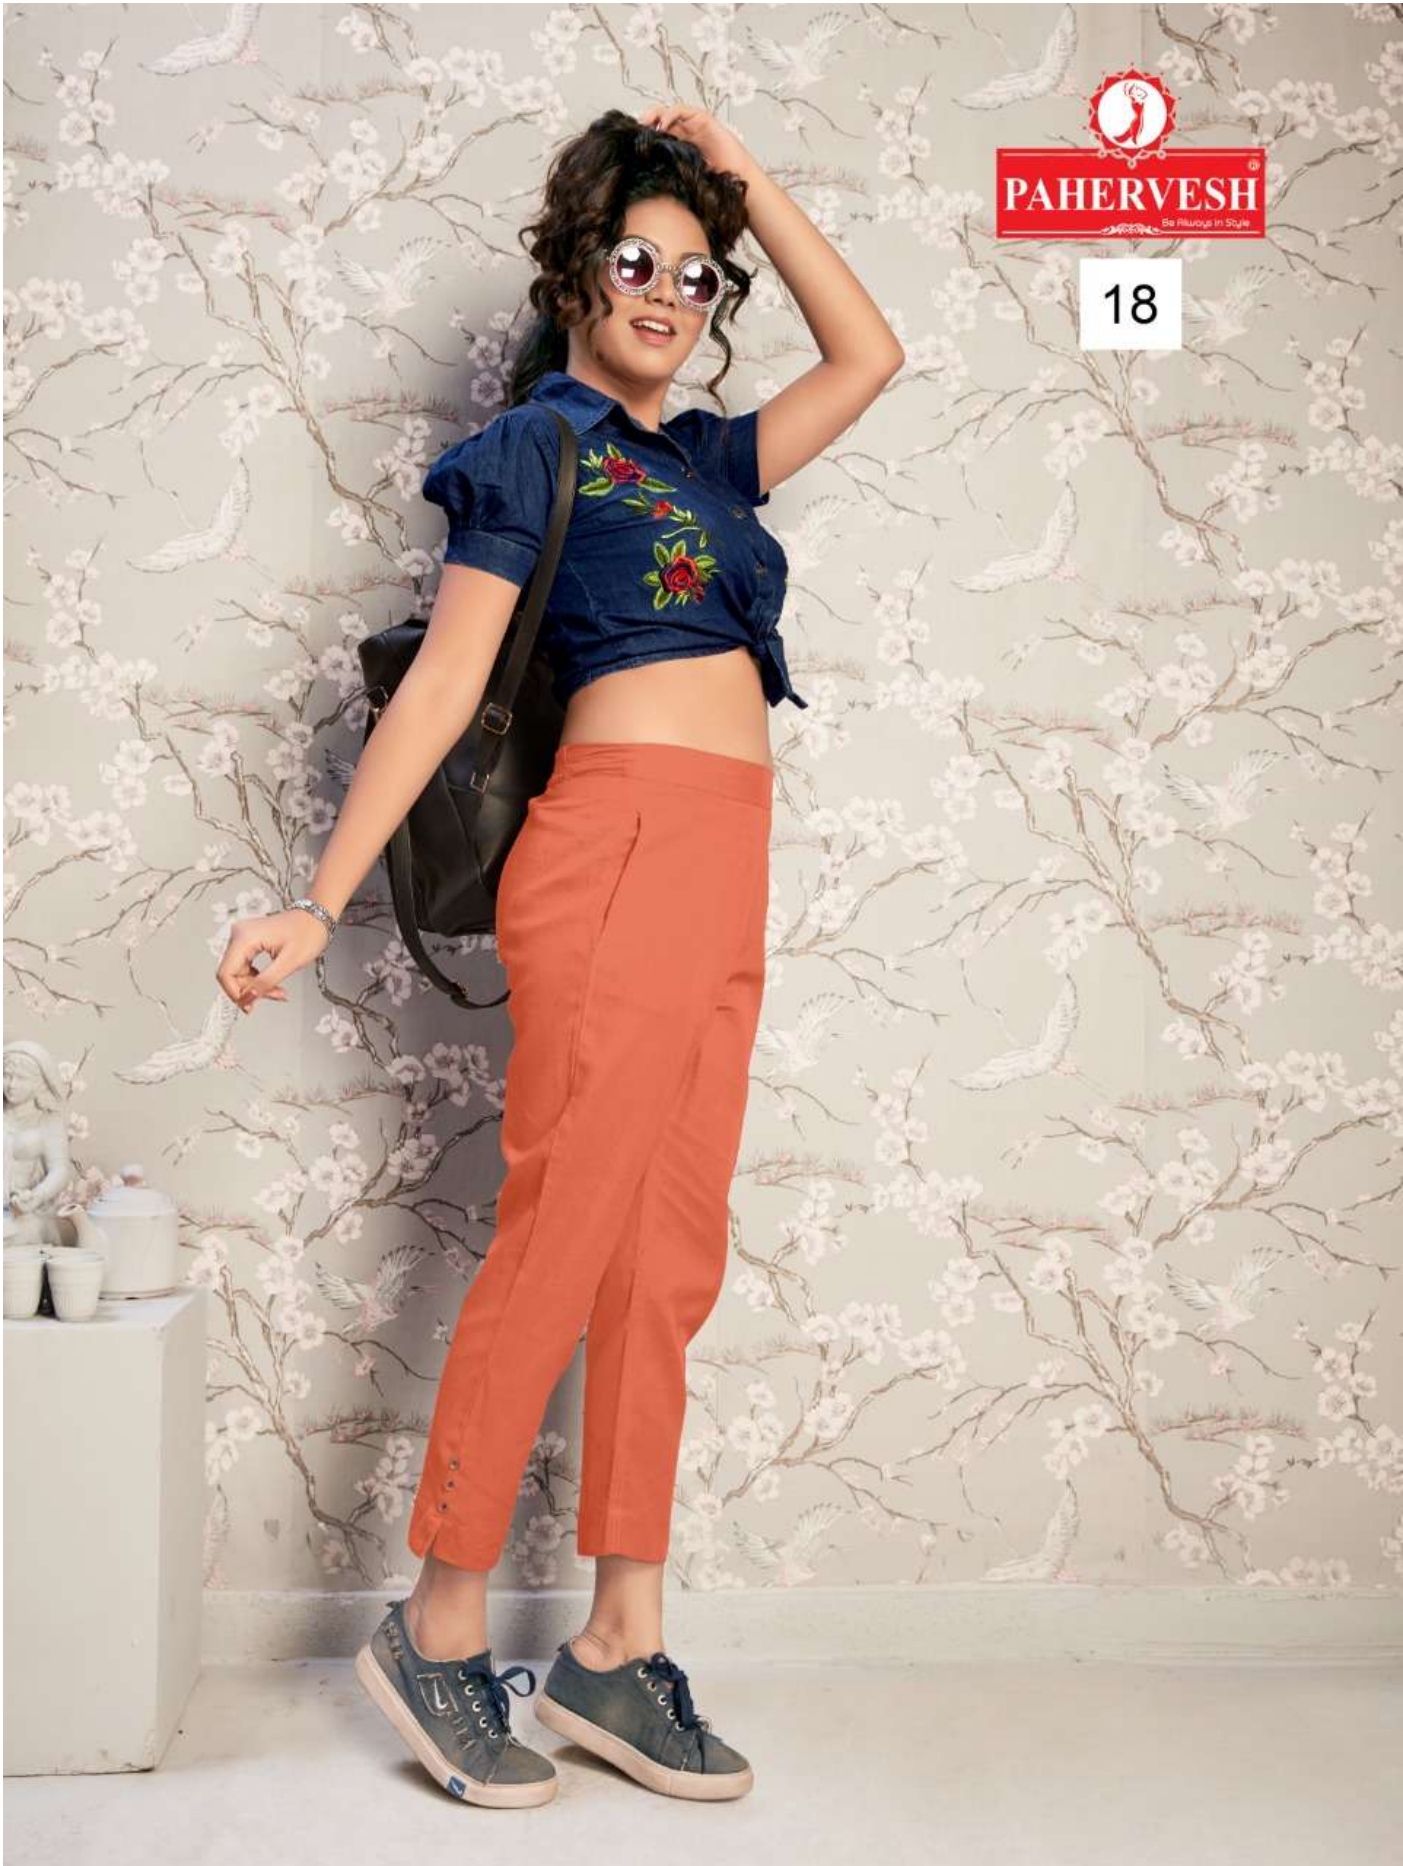

PAHERVESH
So Always in Style

18

VENUS

- ⦿ **SOFT, SKIN FRINENDLY COTTON FLEX FABRIC.**
- ⦿ **1 SIDE POCKET AND 1 SIDE ZIPPER STRAIGHT PANTS**
- ⦿ **ULTRA FINE AND LONG LASTING STITCHING QUALITY**

VENUS

Size Chart