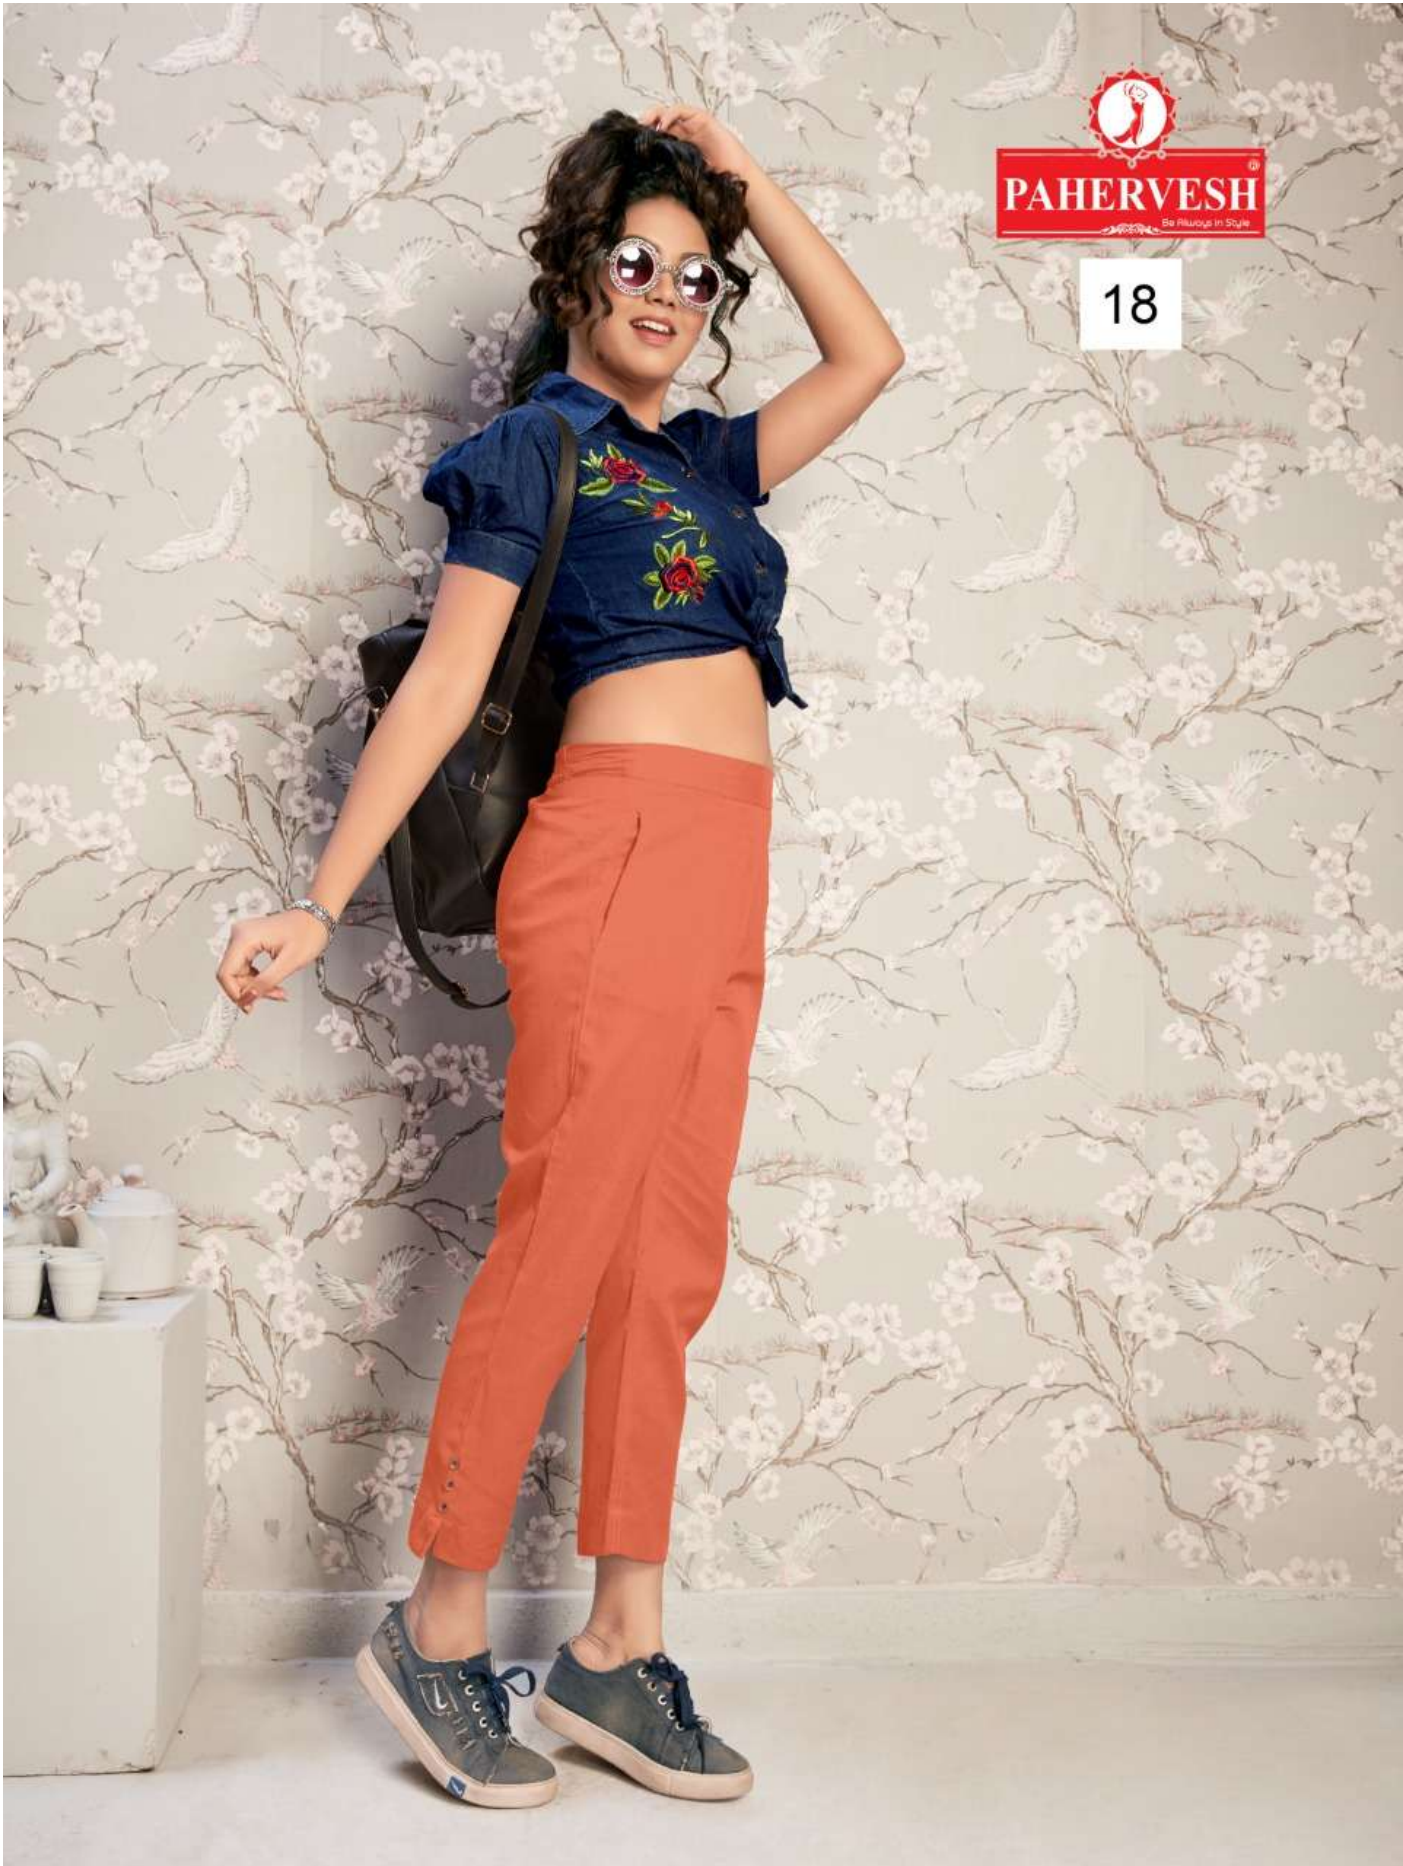

# VENUS

- ⦿ **SOFT, SKIN FRINENDLY COTTON FLEX FABRIC.**
- ⦿ **1 SIDE POCKET AND 1 SIDE ZIPPER STRAIGHT PANTS**
- ⦿ **ULTRA FINE AND LONG LASTING STITCHING QUALITY**

## VENUS