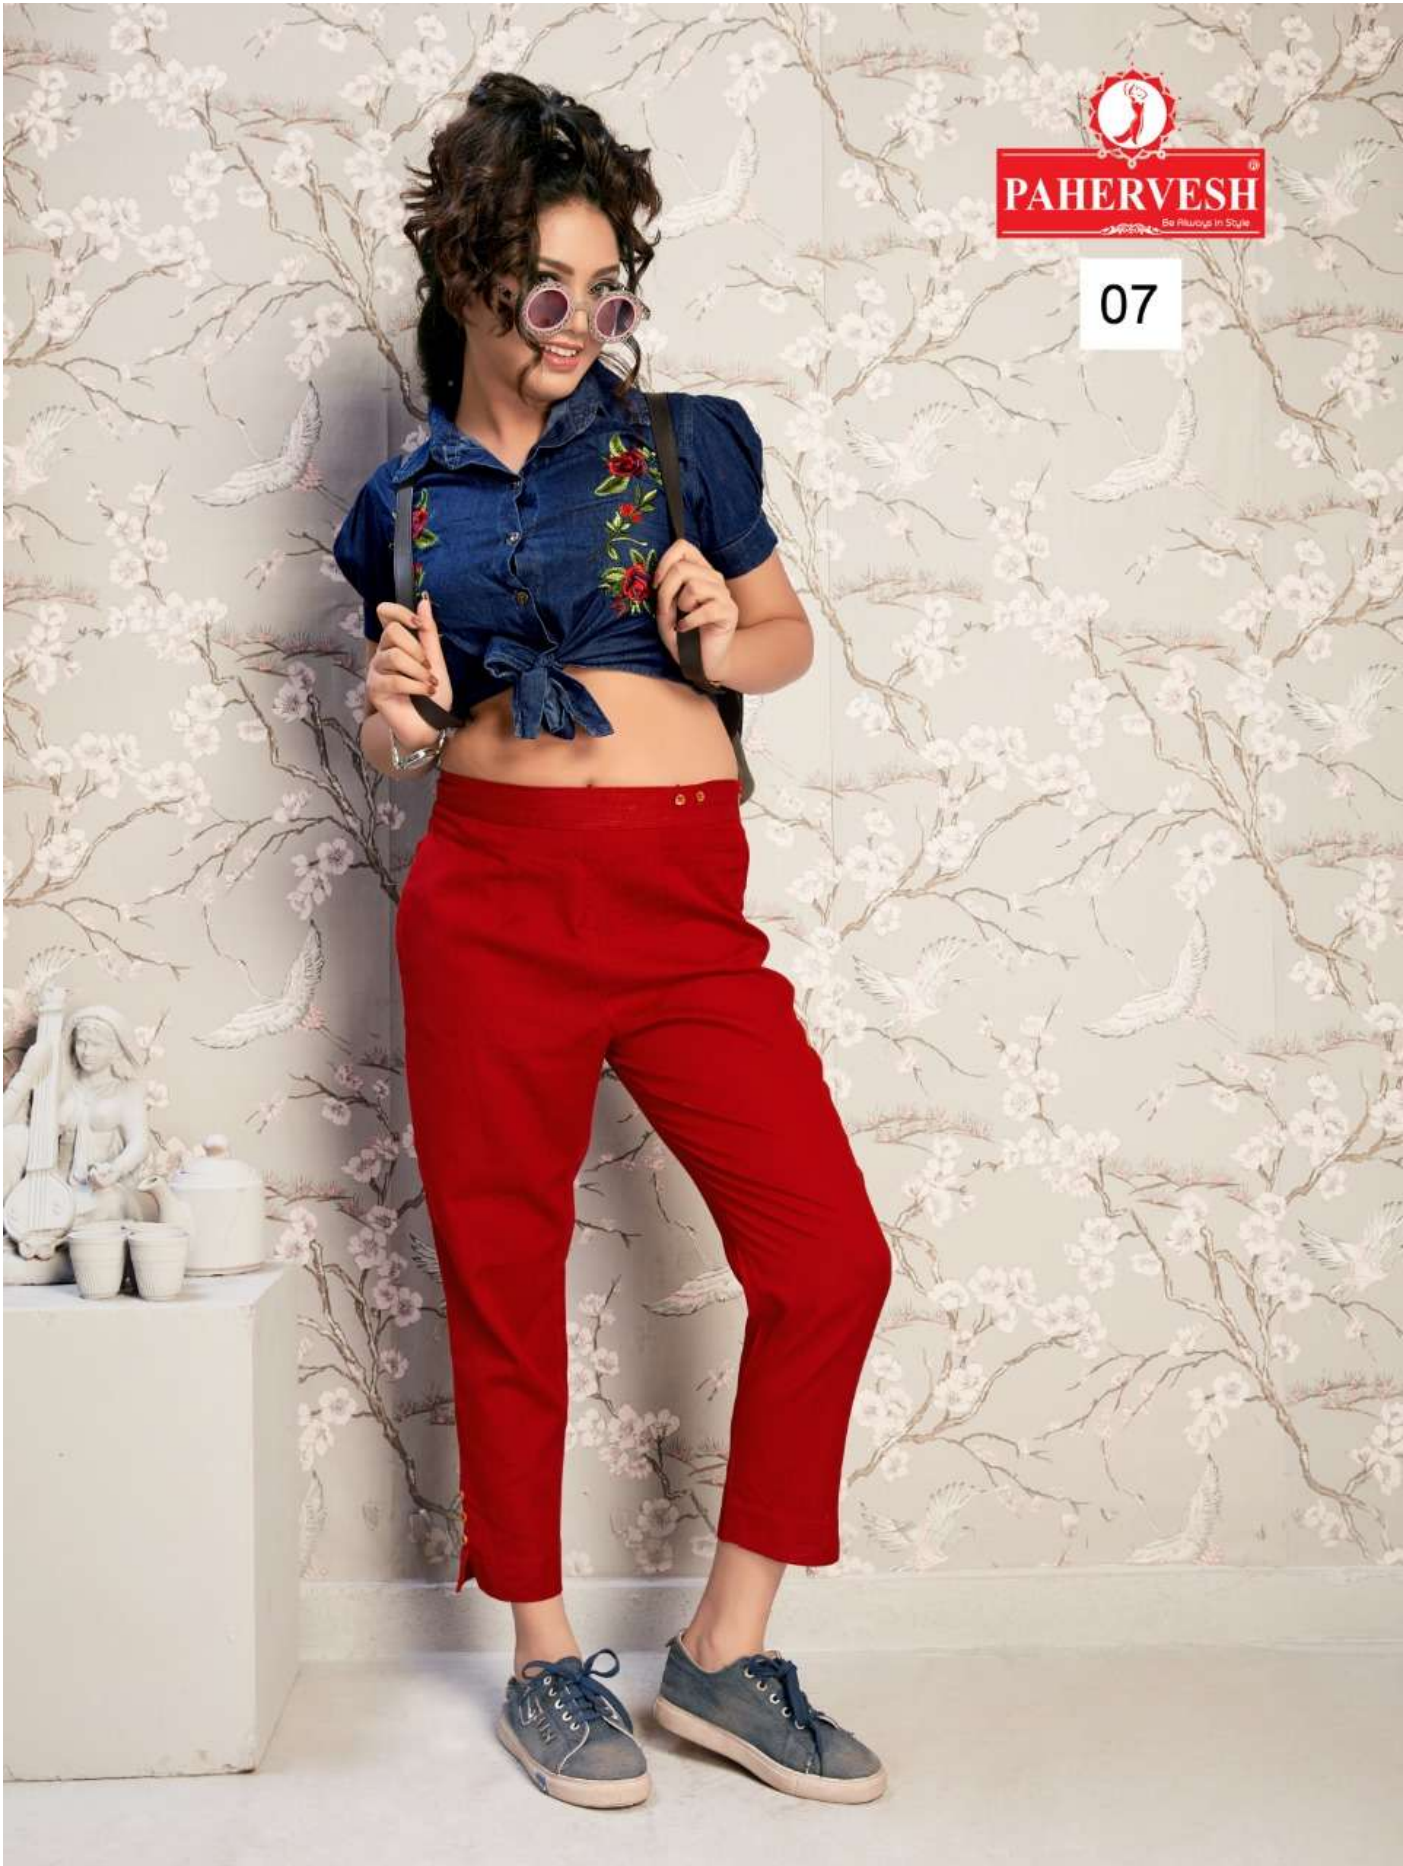

PAHERVESH
Be Always in Style

07