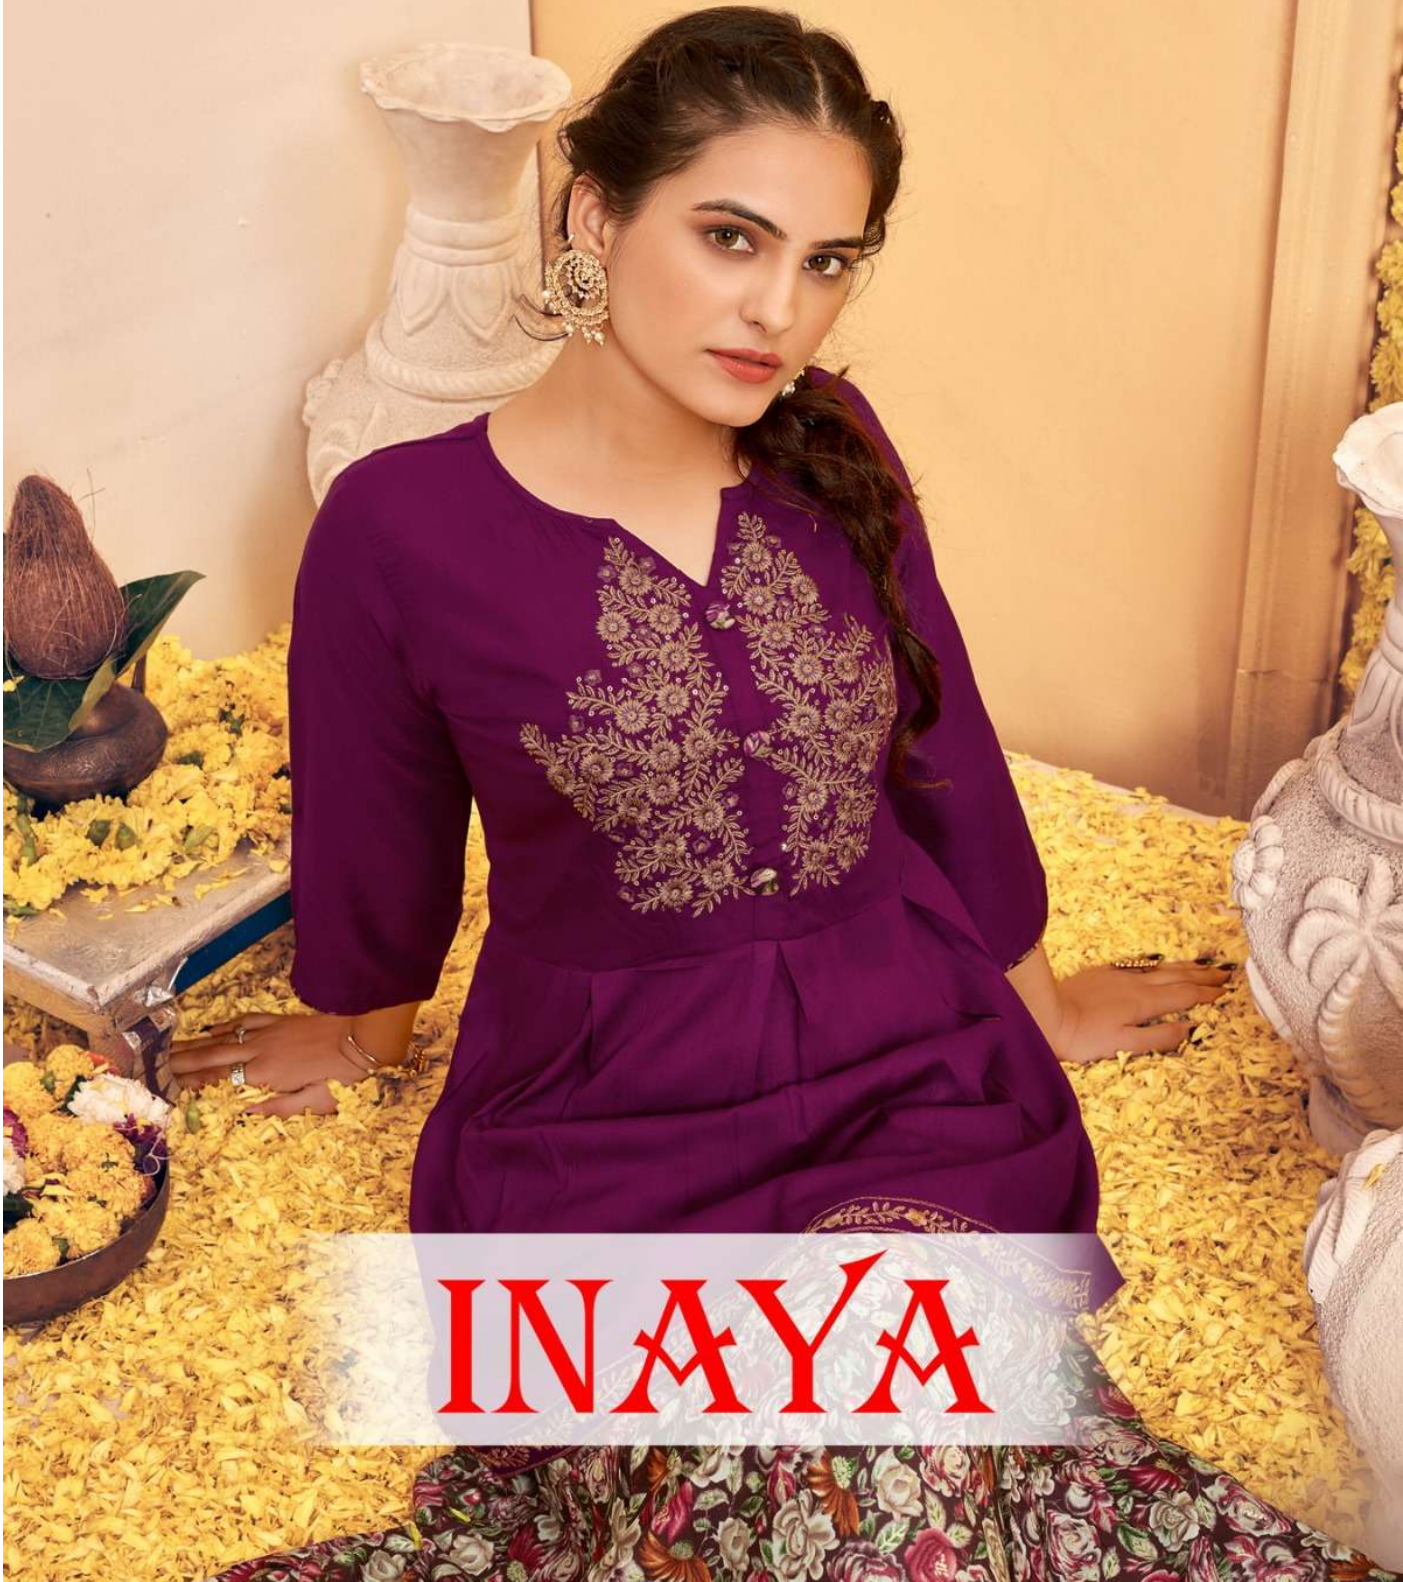

TM  
**Bonie**  
Look good. Feel good

**INAYA**

TM  
**Bonie**  
Look good. Feel good

TM  
**Bonie**  
Look good. Feel good

TM  
**Bonie**  
Look good. Feel good

TM  
**Bonie**  
Look good. Feel good

*Traditional Spectacular*

*The new minimalist Show stealing pink never goes out of style as the colour of love and mischief it remains the quintessential shade of femininity"*

1003

TM  
**Bonie**  
Look good. Feel good

TM  
**Bonie**  
Look good. Feel good