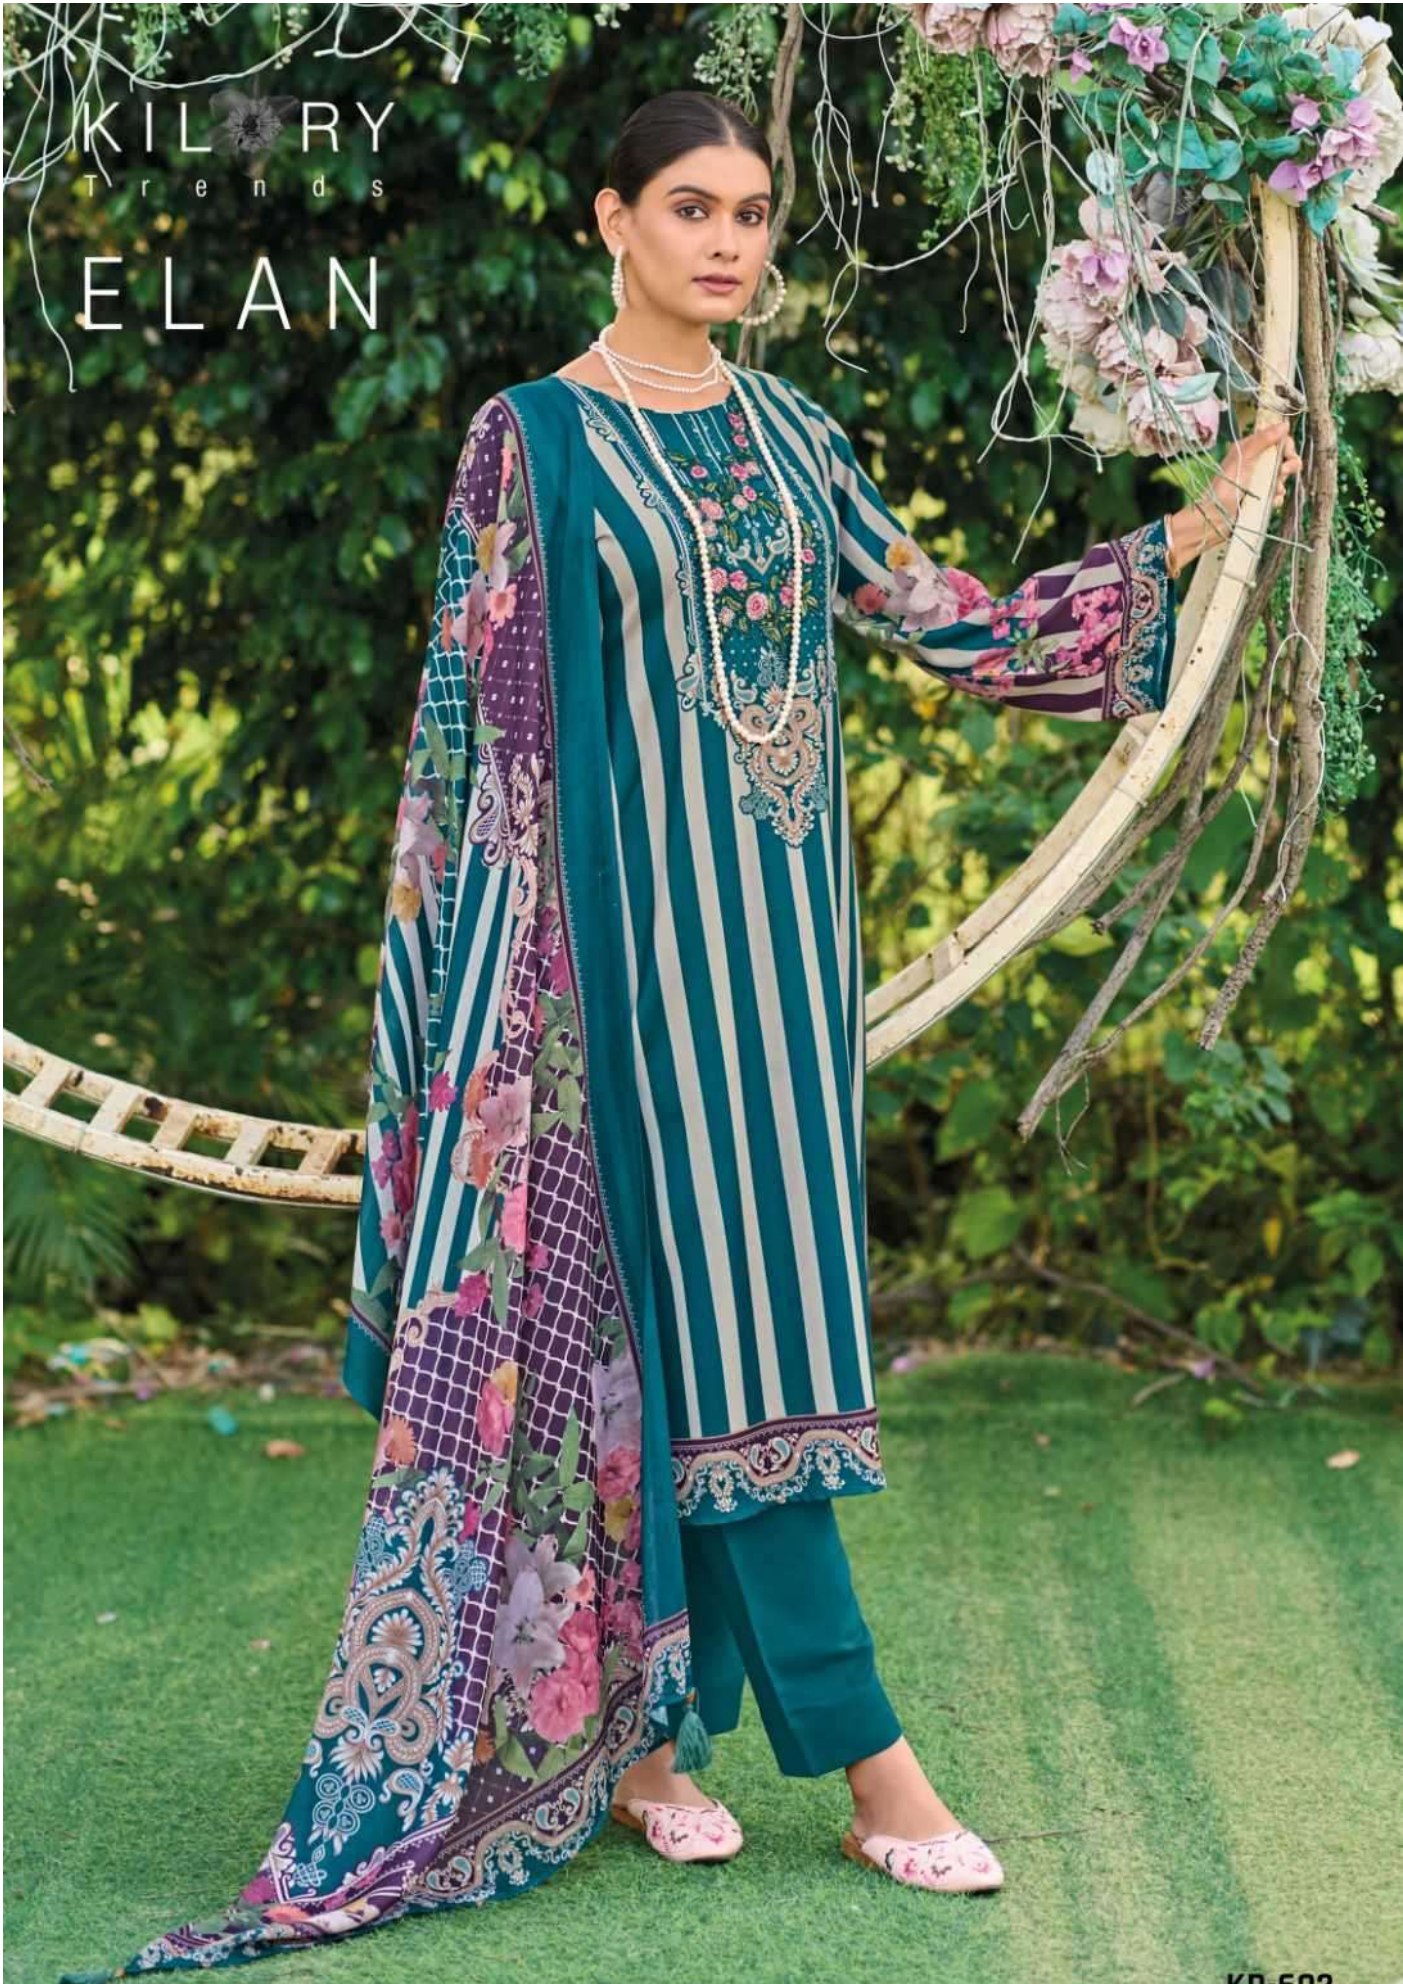

KILRY
Trends

ELIAN

KILORY
Trends

ELAN

KD-601

KILRY
Trends

ELAN

KD-602

KILORY
T r e n d s

ELAN

KD-603

KILORY
T r e n d s

ELAN

KD-604

KILORY
Trends
ELAN

KD-605

KILORY
T r e n d s

ELAN

KD-606

KILORY
T r e n d s

ELAN

TOP

PURE PASHMINA WITH DIGITAL PRINT WITH FANCY
WORK

DUPATTA