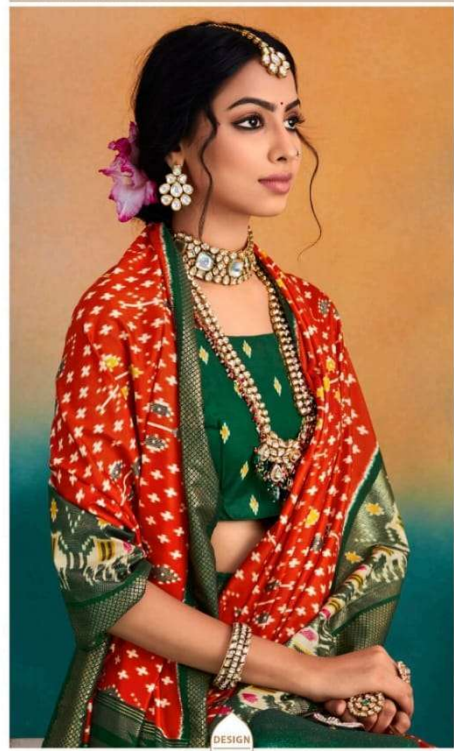

SHUBH SHREE  
CREATION

# PRABHTAM

ALWAYS READY TO SLAY WITH MY FESTIVE SAREE LOOKS.

DESIGN  
101

NOTHING FEELS AS PERFECT AS A SAREE

DESIGN  
102

I GOT A GUILTFUL YET RESPECTABLE NATURE, ALL COVERED IN MY SAREE.

I GOT HUMILITY AS LONG AS MY PALLU

ALWAYS READY TO SLAY WITH MY FESTIVE SAREE LOOKS

DESIGN  
107

DESIGN  
108

AND TODAY, YOU SEE A FURIOUS WOMAN IN A SAREE

FLAUNTING MY INDIAN AMBIANCE IN A SAREE

DESIGN  
109

SHUBH SHREE  
CREATION

I GOT A GUILFUL YET RESPECTABLE NATURE, ALL COVERED IN MY SAREE