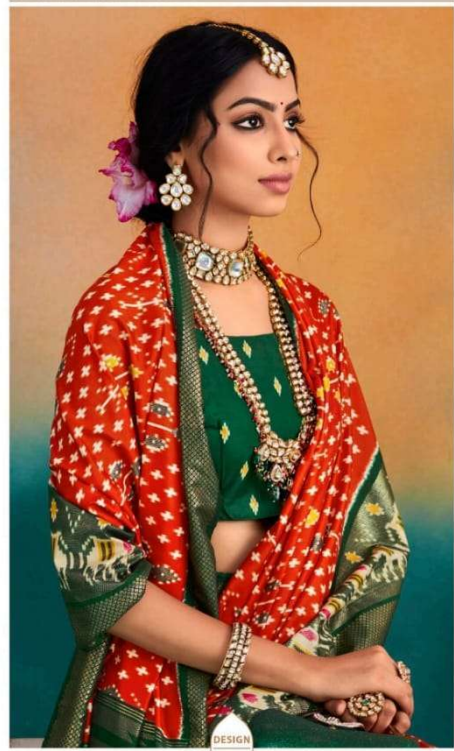

SHUBH SHREE  
CREATION

# PRABHTAM

ALWAYS READY TO SLAY WITH MY FESTIVE SAREE LOOKS.

DESIGN  
101

NOTHING FEELS AS PERFECT AS A SAREE

DESIGN  
102

I GOT A GUILFUL YET RESPECTABLE NATURE, ALL COVERED IN MY SAREE.

I GOT HUMILITY AS LONG AS MY PALLU

DESIGN  
107

DESIGN  
108

AND TODAY, YOU SEE A FURIOUS WOMAN IN A SAREE

FLAUNTING MY INDIAN AMBIANCE IN A SAREE

DESIGN  
109

SHUBH SHREE  
CREATION

I GOT A GUILFUL YET RESPECTABLE NATURE, ALL COVERED IN MY SAREE