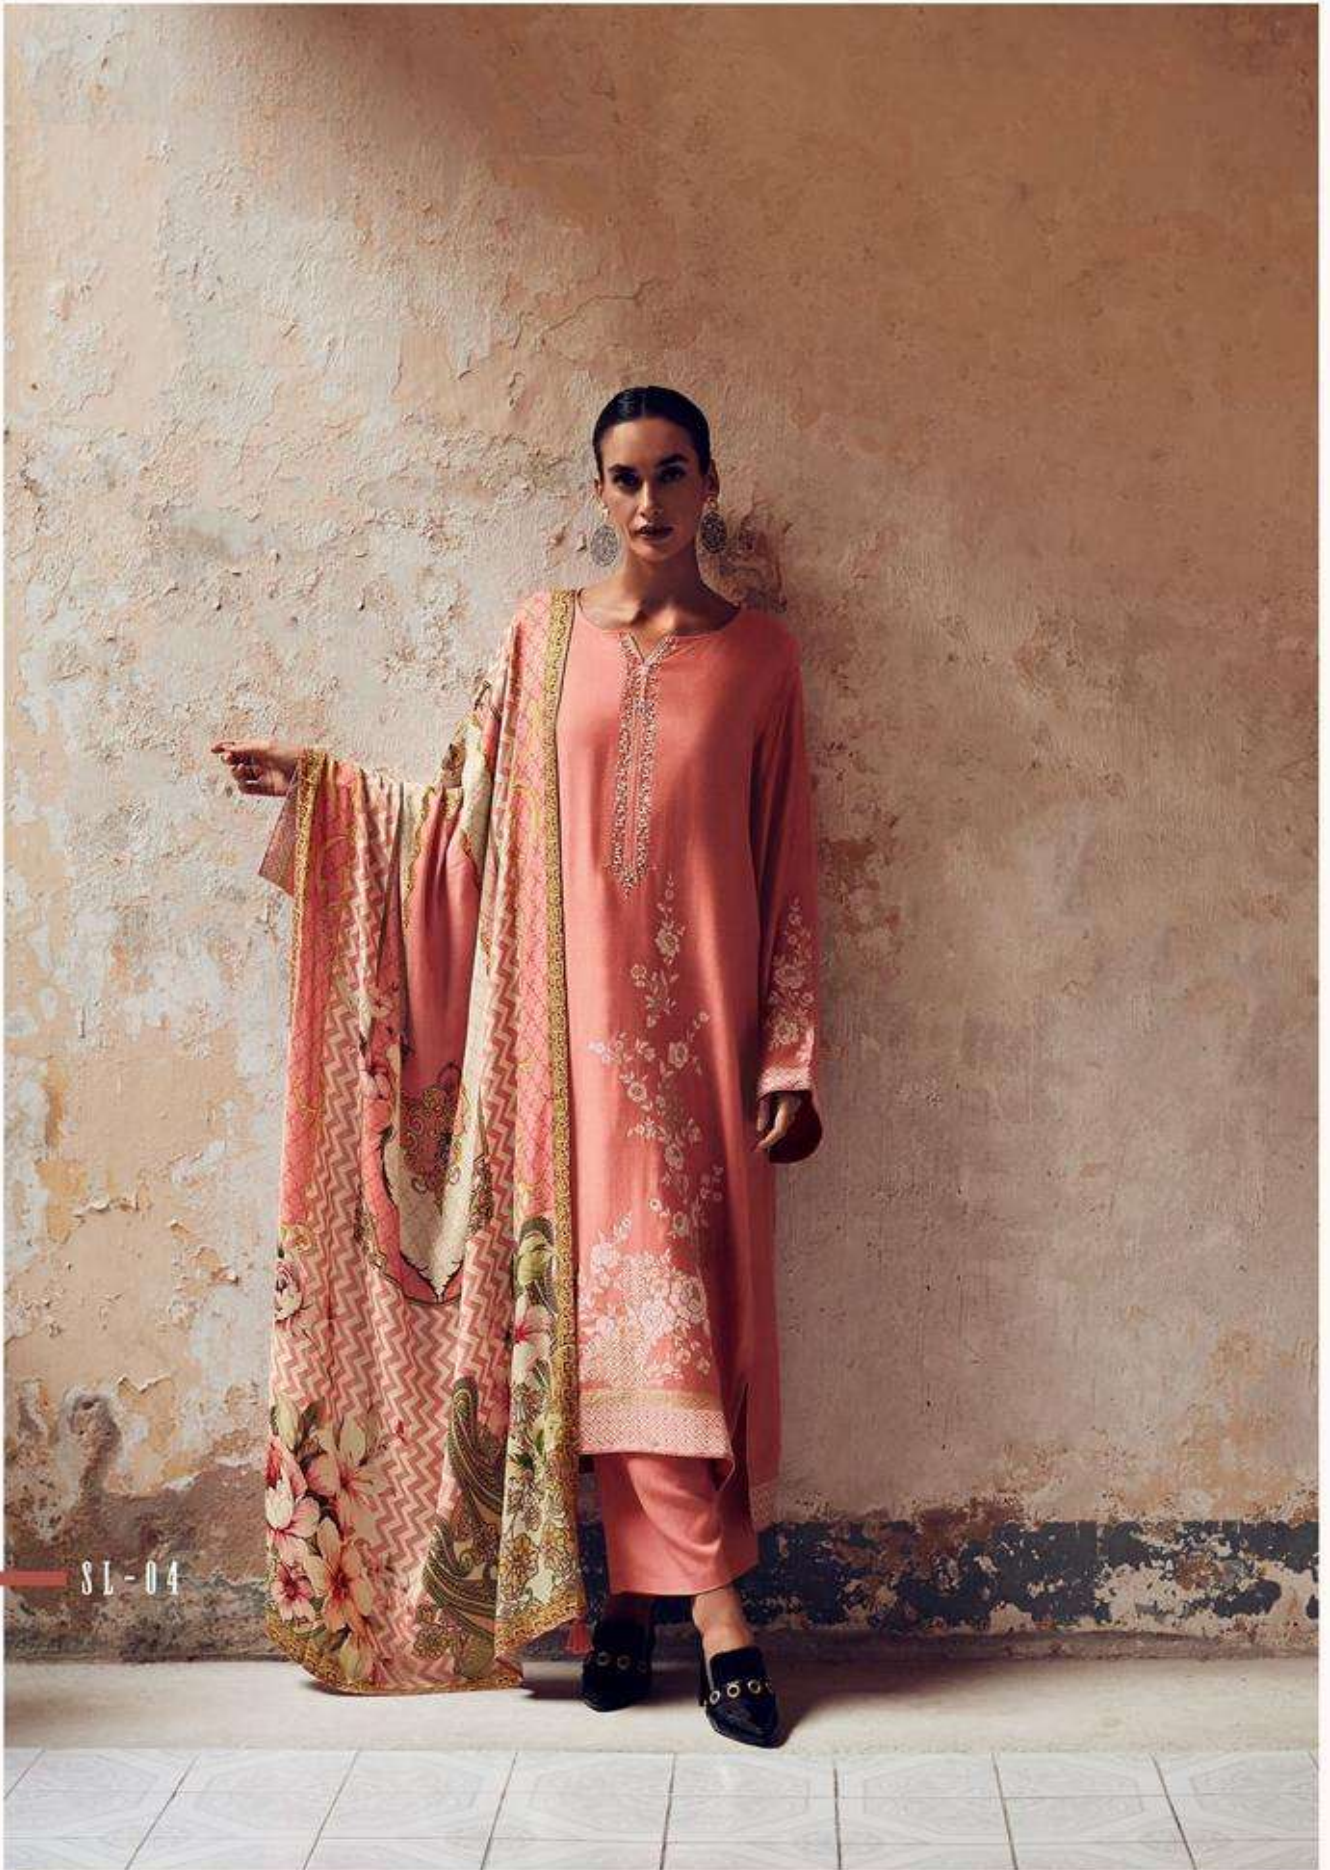

VARSHA

S H A D E S O F L O V E

SL-01

SI-02

Stand out

Your grace is your x factor

which makes you

stand out from the rest!

SL-04

VARSHA

SHADES OF LOVE

DESIGN	PRICE	DESCRIPTION
SL-01	2480	•TOP• VISCOSE MSULIN FLORAL WOVEN WITH EMBROIDERY
SL-02	2480	•BOTTOM• COTTON SILK
SL-04	2480	•DUPATTA• VISCOSE CHINNON DIGITALLY PRINTED
SL-05	2480	

TOTAL AMOUNT :12,400/-+GST

TOTAL PIECES : 5

FROM VARSHA FASHION

VARSHA

S H A D E S O F L O V E

SL-01

SL-02

SL-03