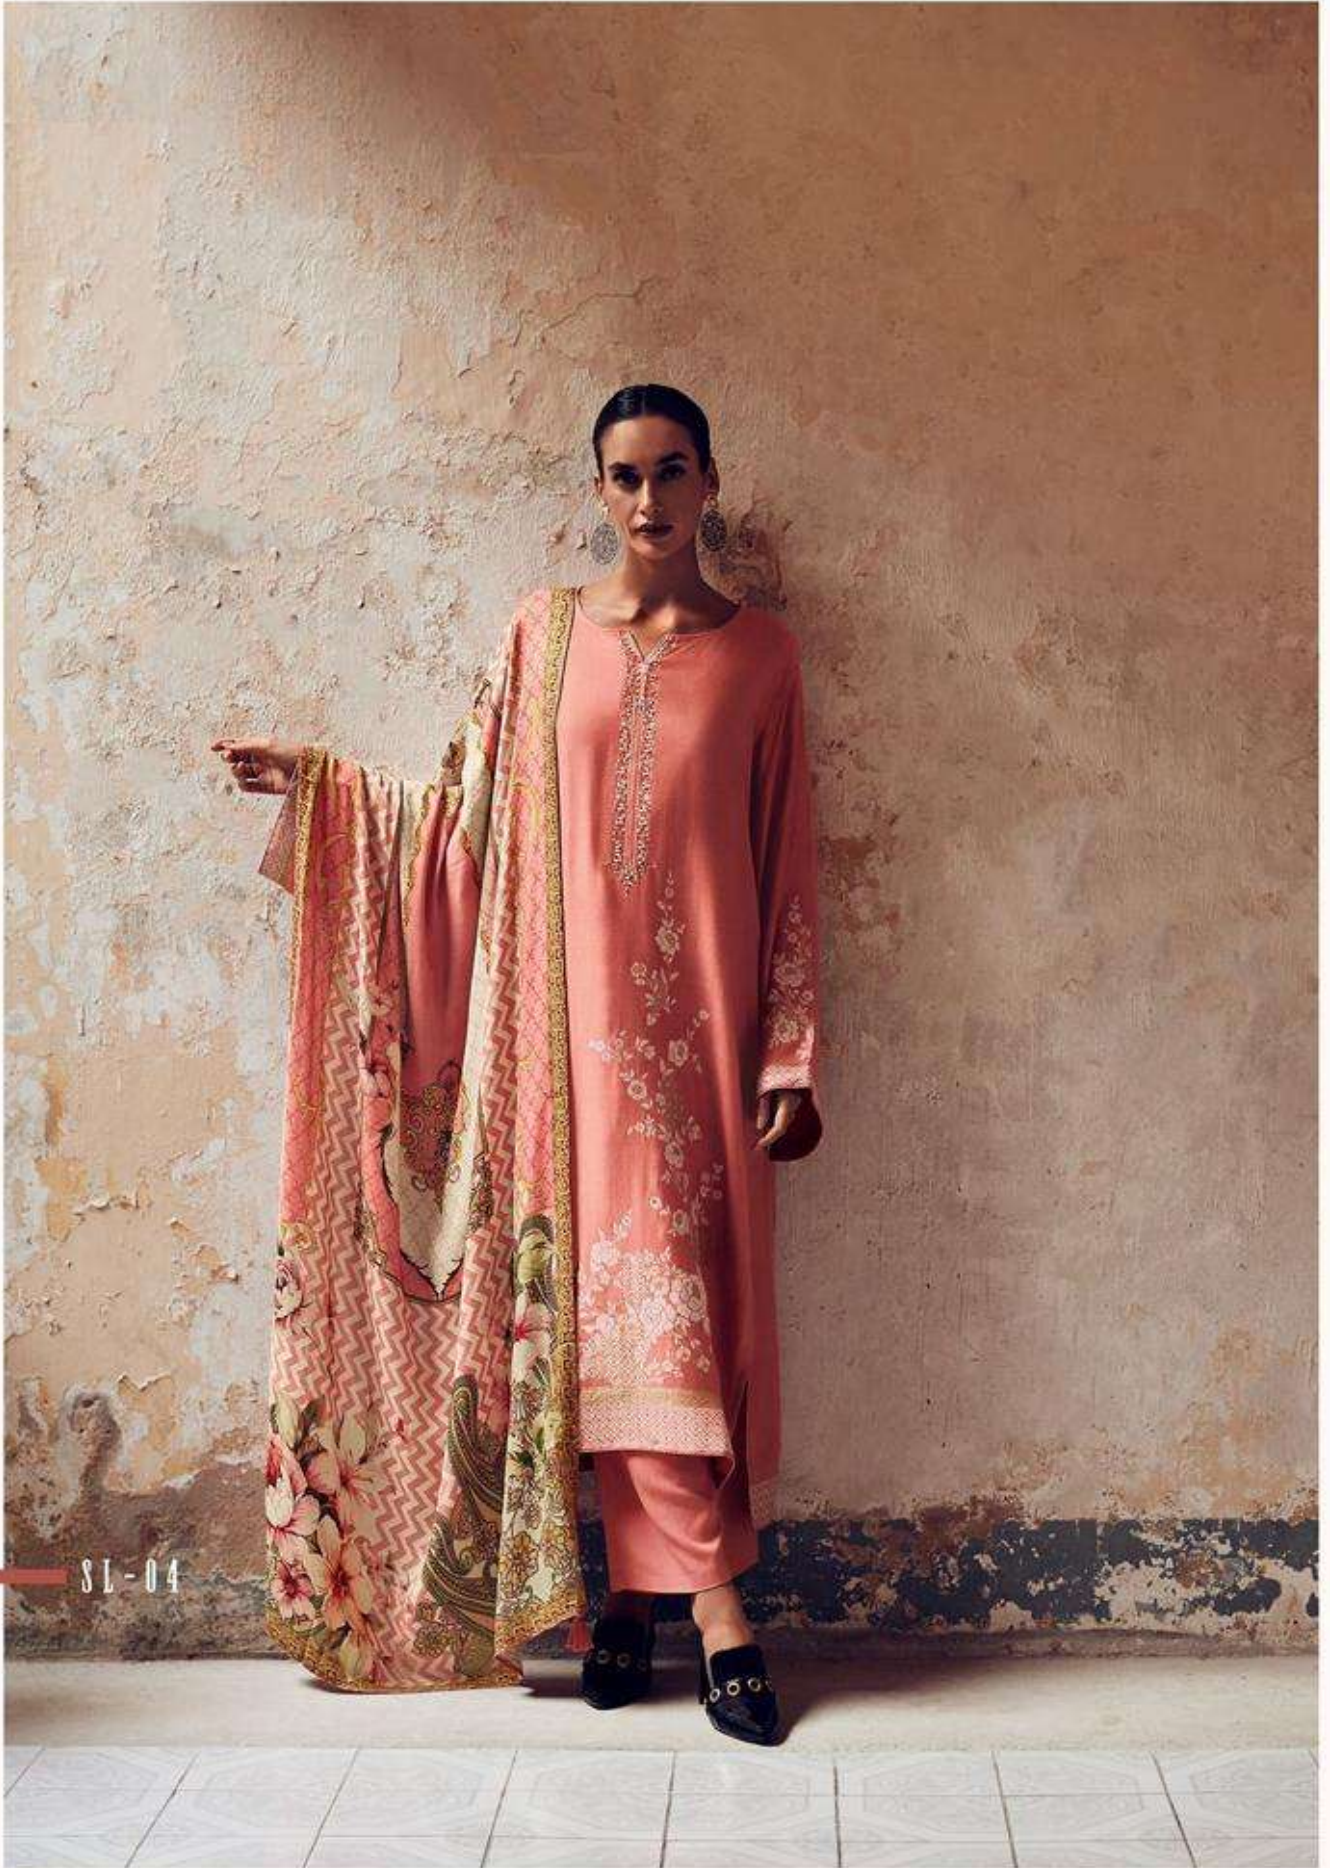

VARSHA

S H A D E S O F L O V E

SL-01

SI-02

Stand out
Your grace is your x factor
which makes you
stand out from the rest!

SL-04

VARSHA

SHADES OF LOVE

DESIGN	PRICE	DESCRIPTION
SL-01	2480	•TOP• VISCOSE MSULIN FLORAL WOVEN WITH EMBROIDERY
SL-02	2480	•BOTTOM• COTTON SILK
SL-04	2480	•DUPATTA• VISCOSE CHINNON DIGITALLY PRINTED
SL-05	2480	

TOTAL AMOUNT :12,400/-+GST

TOTAL PIECES : 5

FROM VARSHA FASHION

VARSHA

S H A D E S O F L O V E

SL-01

SL-02

SL-03

SL-04