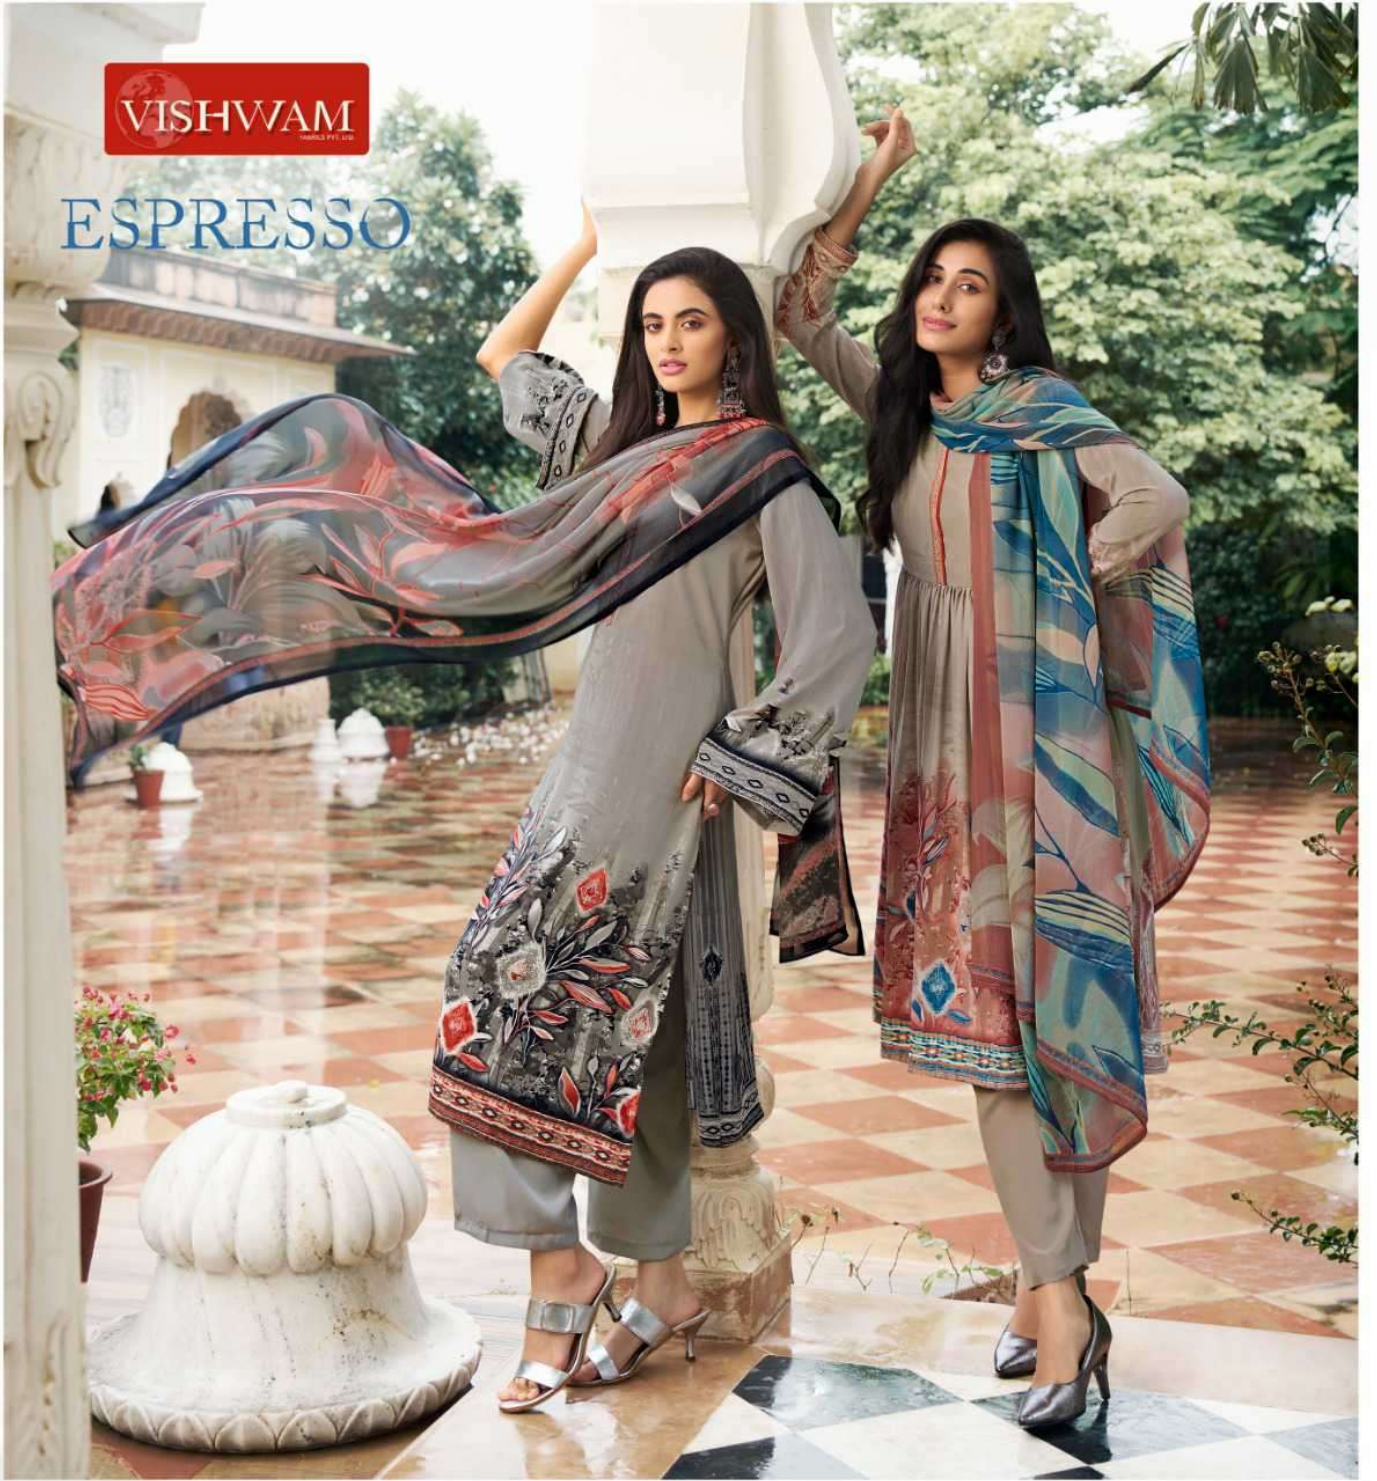

BE STYLISTA

116
Step into a party or wedding
with a glamorous incarnation
by wearing this mesmerizing
collection.

GLAMOUR EPISODE

VISHWAM
INDIA PVT. LTD.

ESPRESSO

D.NO.	RATE
101 - 116	695/-

TOP : PREMIUM CREPE WITH SLEEVES(3.25 MTR)