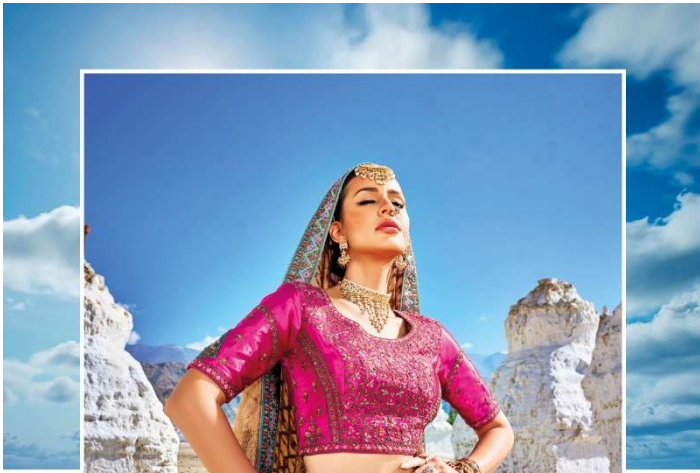

7102
◆ THE PREMIUM COLLECTION ◆