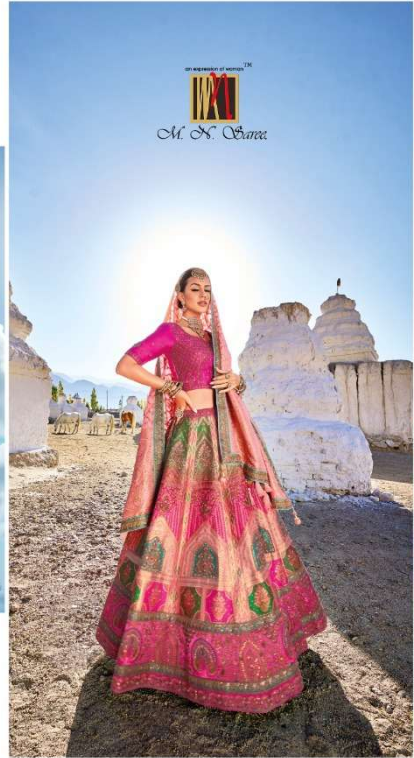

7103
◆ THE PREMIUM COLLECTION ◆

7105

✦ THE PREMIUM COLLECTION ✦

7107

◆ THE PREMIUM COLLECTION ◆

by presentation of women™
M. S. Saree

LEHENGA

D.NO.	KALI	BUTTA APPLIC/BORDER/ BLOUSE	DUPATTA	M.N.
7101	BANARAS SILK JACQUARD	PURE DYEABLE GAJJI SATTIN	PURE GEORGETTE VISCOSE	8999
7102	BANARAS SILK JACQUARD	PURE DYEABLE GAJJI SATTIN	PURE GEORGETTE VISCOSE	8999
7103	BANARAS SILK JACQUARD	PURE DYEABLE GAJJI SATTIN	PURE GEORGETTE VISCOSE	8999
7104	BANARAS SILK JACQUARD	PURE DYEABLE GAJJI SATTIN	PURE GEORGETTE VISCOSE	8999
7105	BANARAS SILK JACQUARD	PURE DYEABLE GAJJI SATTIN	PURE GEORGETTE VISCOSE	8999
7106	BANARAS SILK JACQUARD	PURE DYEABLE GAJJI SATTIN	PURE GEORGETTE VISCOSE	8999
7107	BANARAS SILK JACQUARD	PURE DYEABLE GAJJI SATTIN	PURE GEORGETTE VISCOSE	8999