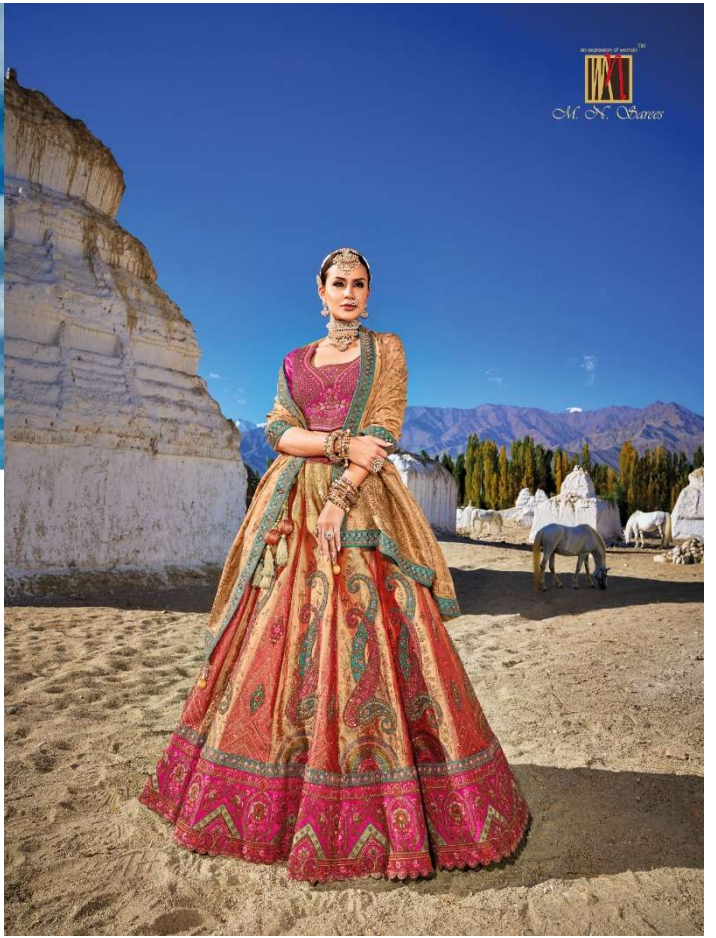

7101

✦ THE PREMIUM COLLECTION ✦

© copyright of owner™
M. S. Soares