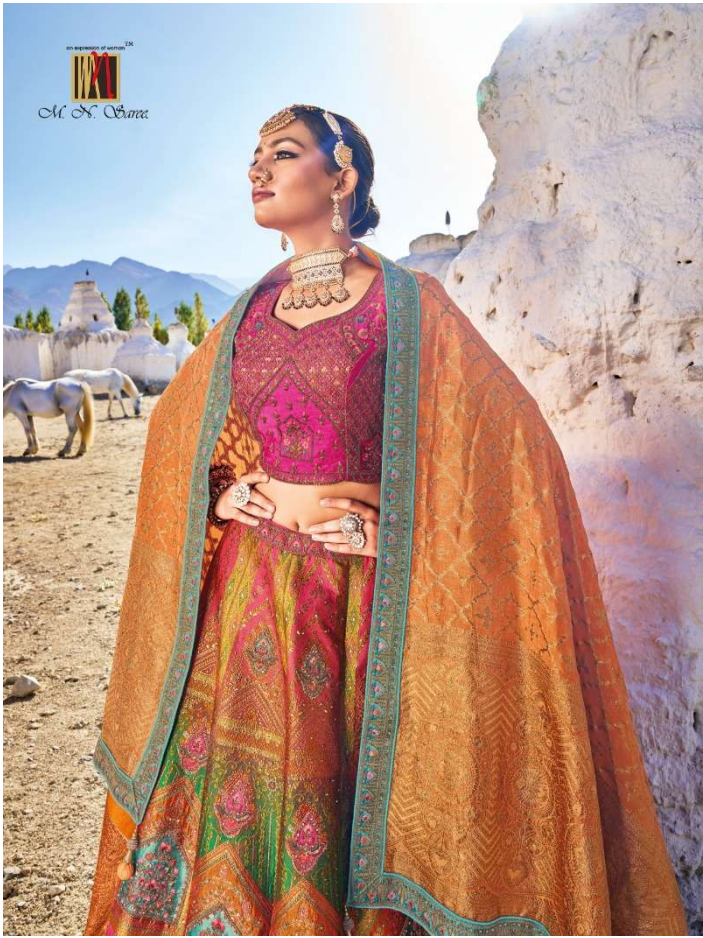

an expression of woman™

M. N. Sarees

Magantlal Nathubhai & sons

7101

✦ THE PREMIUM COLLECTION ✦

© copyright of owner™
M. S. Soares

7102
◆ THE PREMIUM COLLECTION ◆

7103
◆ THE PREMIUM COLLECTION ◆

7105

✦ THE PREMIUM COLLECTION ✦

7107

◆ THE PREMIUM COLLECTION ◆

by presentation of women™
M. S. Saree

LEHENGA

D.NO.	KALI	BUTTA APPLIC/BORDER/ BLOUSE	DUPATTA	M.N.
7101	BANARAS SILK JACQUARD	PURE DYEABLE GAJJI SATTIN	PURE GEORGETTE VISCOSE	8999
7102	BANARAS SILK JACQUARD	PURE DYEABLE GAJJI SATTIN	PURE GEORGETTE VISCOSE	8999
7103	BANARAS SILK JACQUARD	PURE DYEABLE GAJJI SATTIN	PURE GEORGETTE VISCOSE	8999
7104	BANARAS SILK JACQUARD	PURE DYEABLE GAJJI SATTIN	PURE GEORGETTE VISCOSE	8999
7105	BANARAS SILK JACQUARD	PURE DYEABLE GAJJI SATTIN	PURE GEORGETTE VISCOSE	8999
7106	BANARAS SILK JACQUARD	PURE DYEABLE GAJJI SATTIN	PURE GEORGETTE VISCOSE	8999
7107	BANARAS SILK JACQUARD	PURE DYEABLE GAJJI SATTIN	PURE GEORGETTE VISCOSE	8999