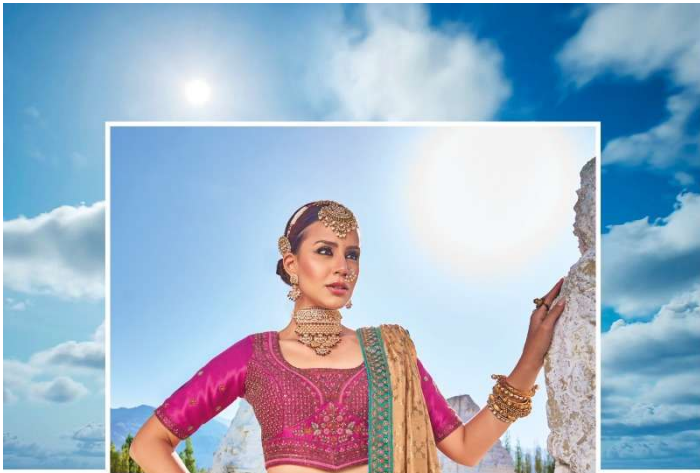

7101

✦ THE PREMIUM COLLECTION ✦

© copyright of owner™
M. S. Soares