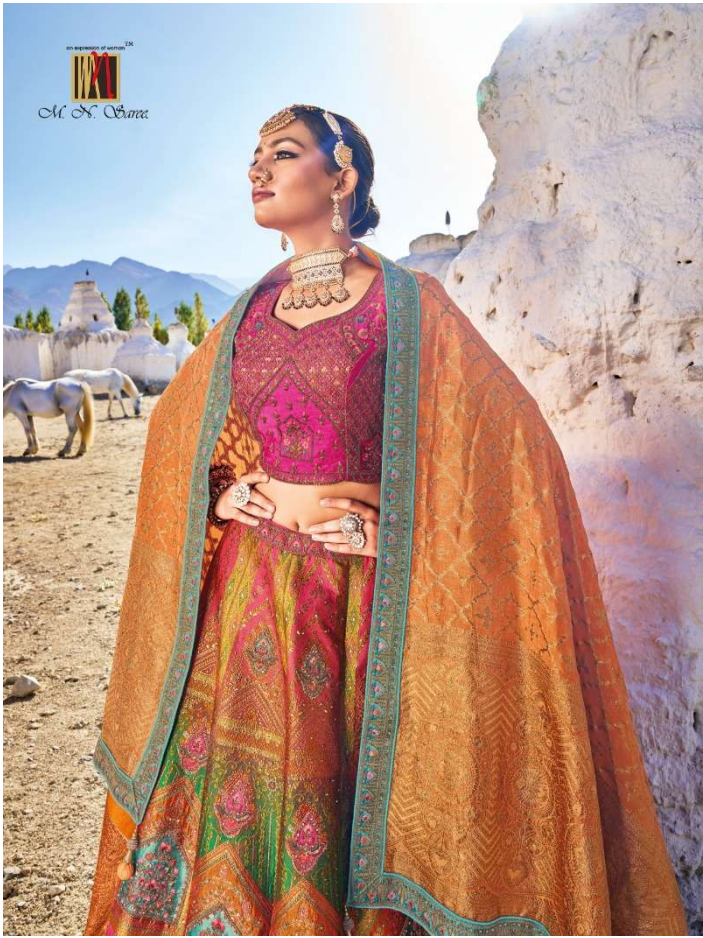

7103
◆ THE PREMIUM COLLECTION ◆