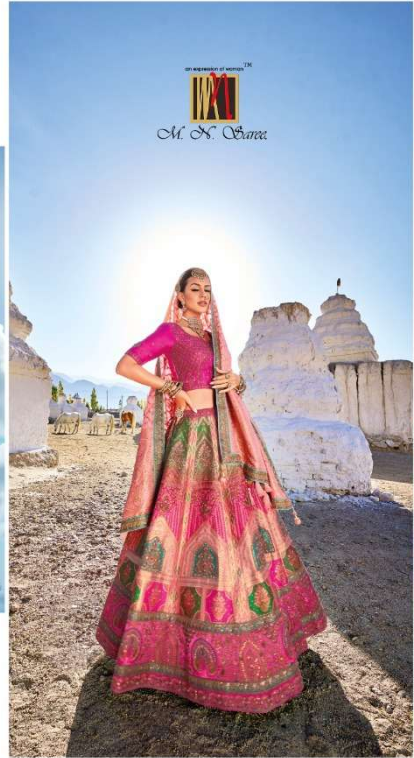

an expression of woman™

M. N. Sarees

Magantlal Nathubhai & sons

7101

✦ THE PREMIUM COLLECTION ✦

© copyright of owner™
M. S. Soares

7102
◆ THE PREMIUM COLLECTION ◆

7103
◆ THE PREMIUM COLLECTION ◆

7105

✦ THE PREMIUM COLLECTION ✦

7107

◆ THE PREMIUM COLLECTION ◆

by presentation of women™
M. S. Saree

LEHENGA

D.NO.	KALI	BUTTA APPLIC/BORDER/ BLOUSE	DUPATTA	M.N.
7101	BANARAS SILK JACQUARD	PURE DYEABLE GAJJI SATTIN	PURE GEORGETTE VISCOSE	8999
7102	BANARAS SILK JACQUARD	PURE DYEABLE GAJJI SATTIN	PURE GEORGETTE VISCOSE	8999
7103	BANARAS SILK JACQUARD	PURE DYEABLE GAJJI SATTIN	PURE GEORGETTE VISCOSE	8999
7104	BANARAS SILK JACQUARD	PURE DYEABLE GAJJI SATTIN	PURE GEORGETTE VISCOSE	8999
7105	BANARAS SILK JACQUARD	PURE DYEABLE GAJJI SATTIN	PURE GEORGETTE VISCOSE	8999
7106	BANARAS SILK JACQUARD	PURE DYEABLE GAJJI SATTIN	PURE GEORGETTE VISCOSE	8999
7107	BANARAS SILK JACQUARD	PURE DYEABLE GAJJI SATTIN	PURE GEORGETTE VISCOSE	8999