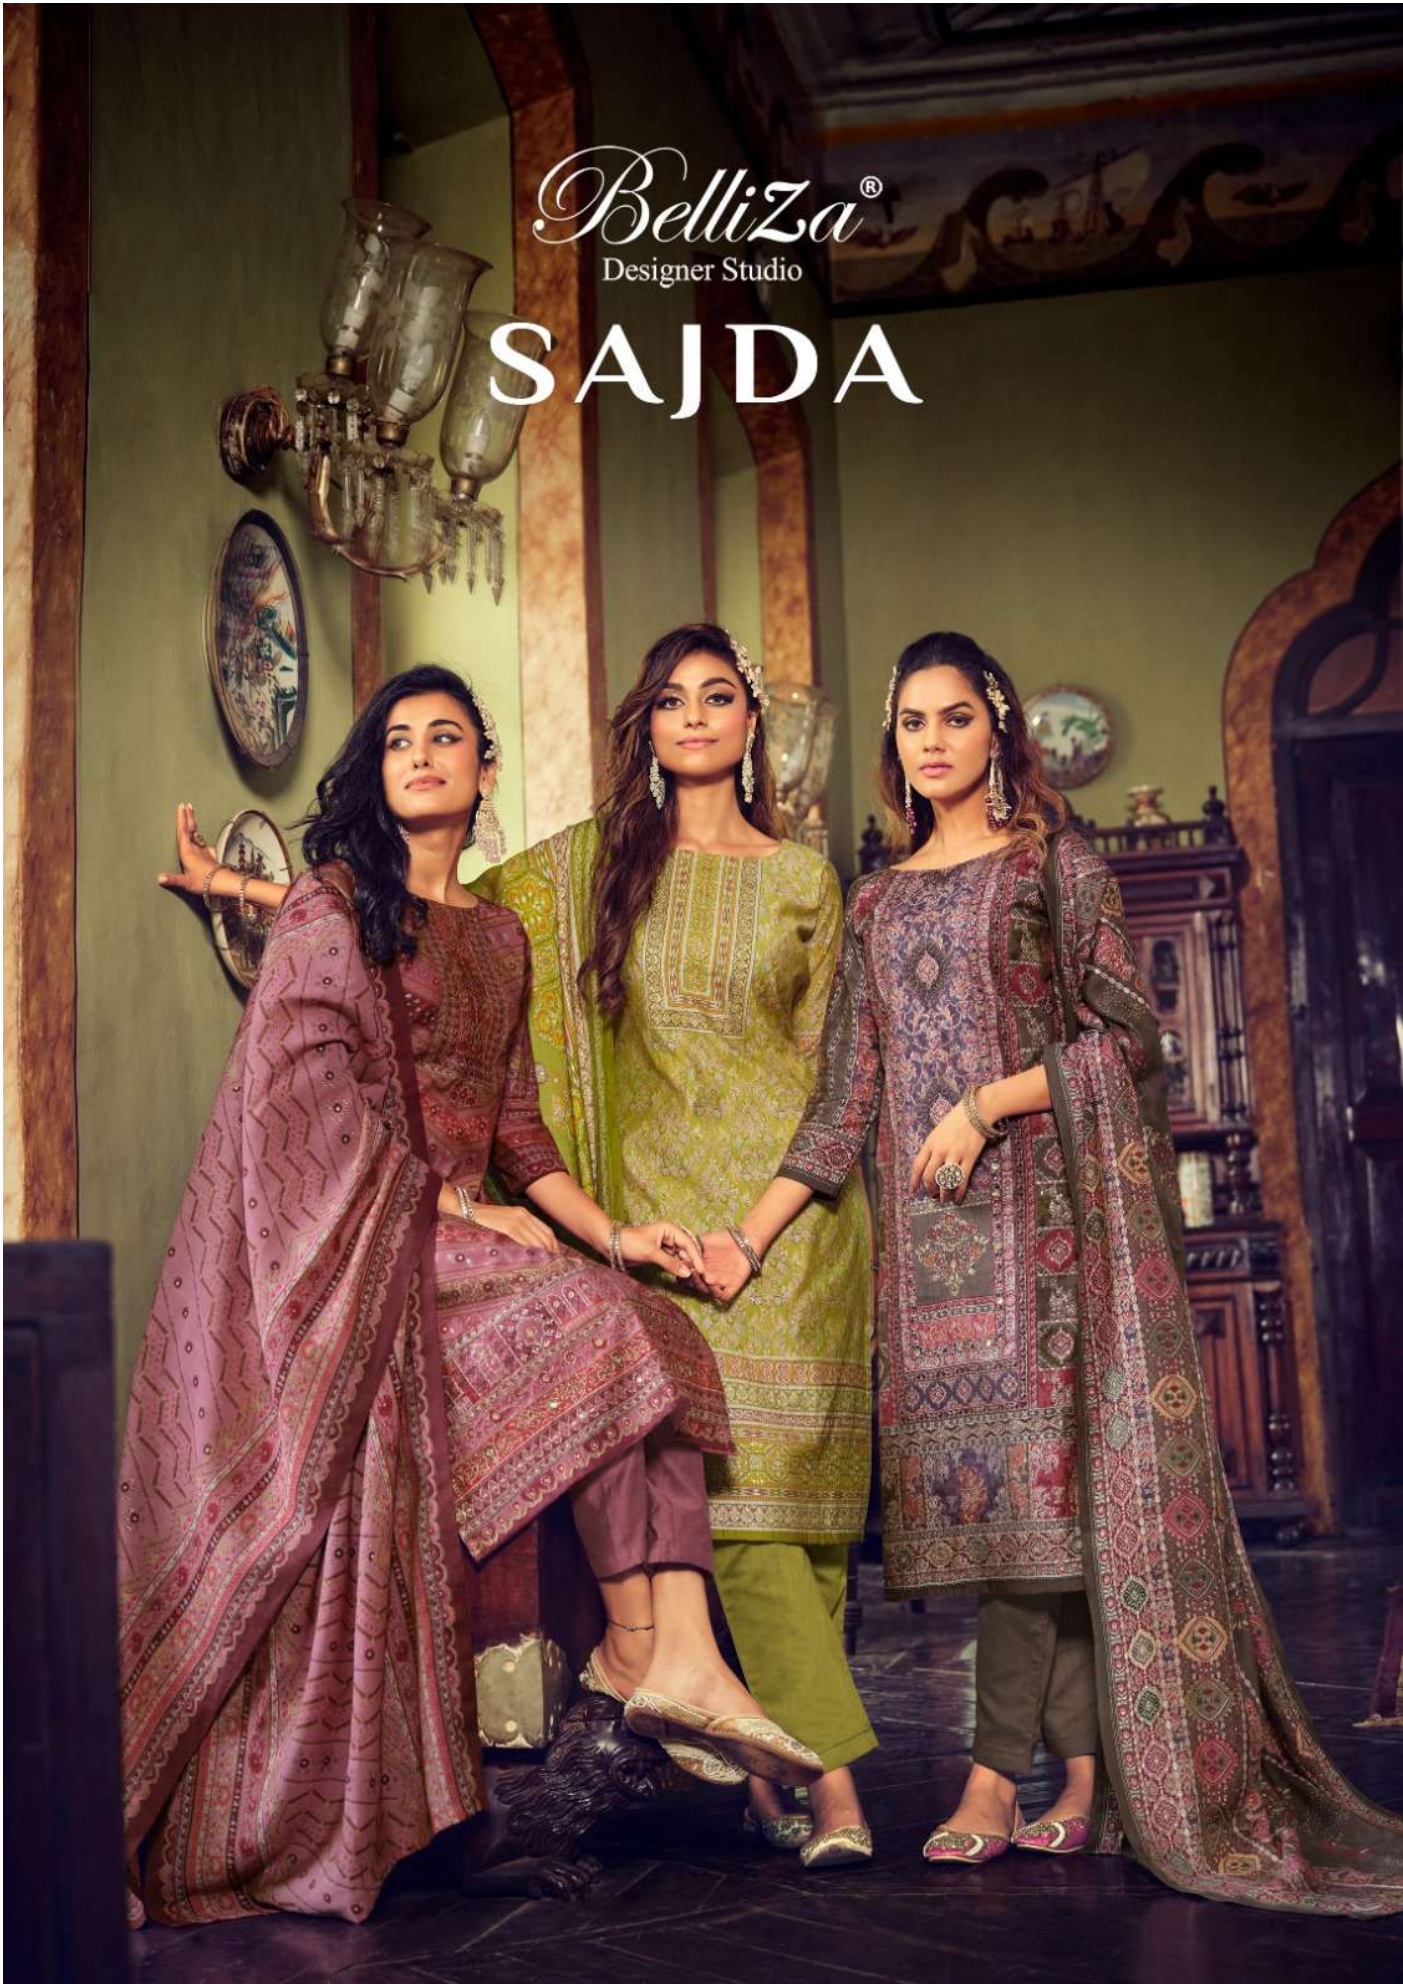

BelliZa®
Designer Studio

SAJDA