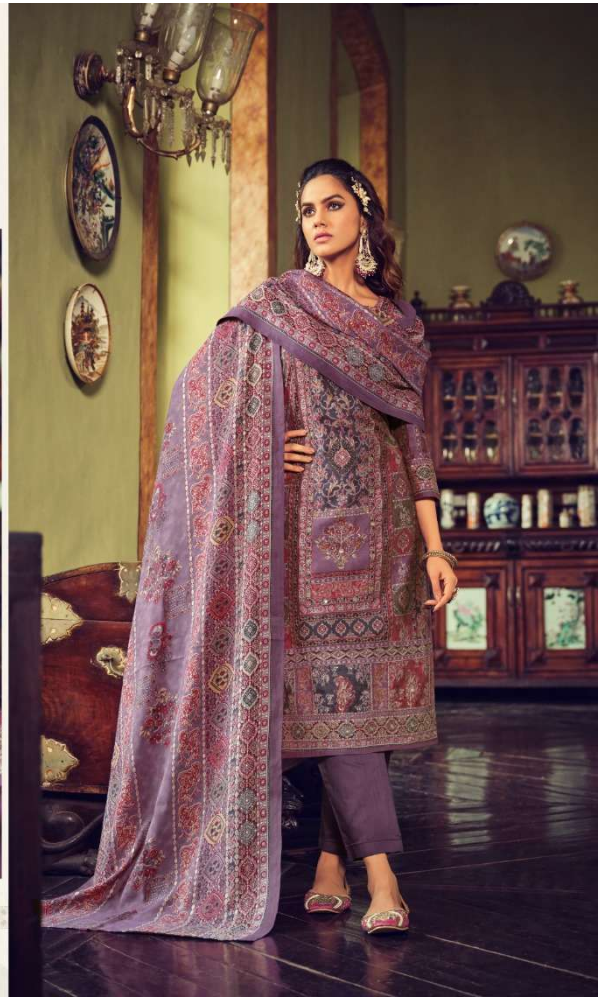

Belliza®
Designer Studio

849-007