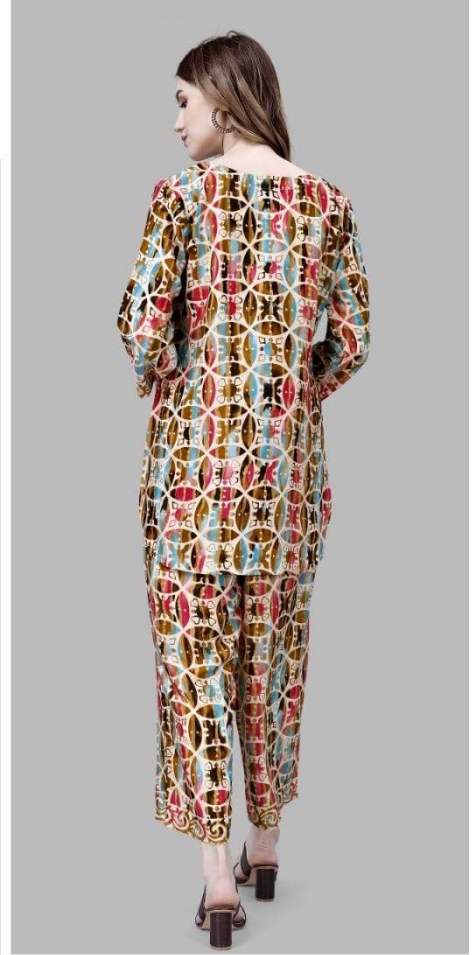

SILK CO-ORD Set

VOLUME-3

(FABRIC: Golden Foil Printed Silk)

LEGGINGS PATIALA BEACHWEAR PANT BLOUSE RESORT WEAR KAFTAN CO-ORDs

C.S-3046

JISHA KAFTAN®

C.S-3045

C.S-3044

JISHA KAFTAN®

C.S-3043

JISHA KAFTAN®

C.S-3042

JISHA KAFTAN®

C.S-3041

JISHA KAFTAN®

C.S-3040