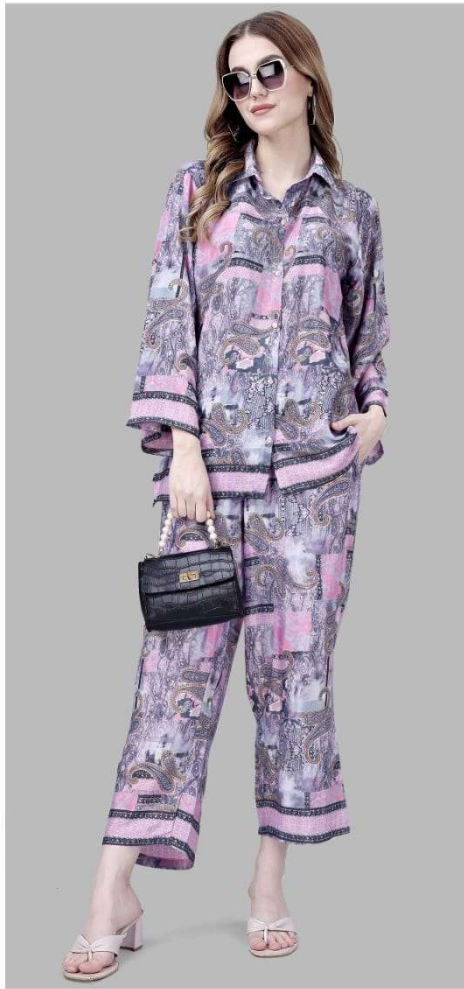

JISHA KAFTAN®