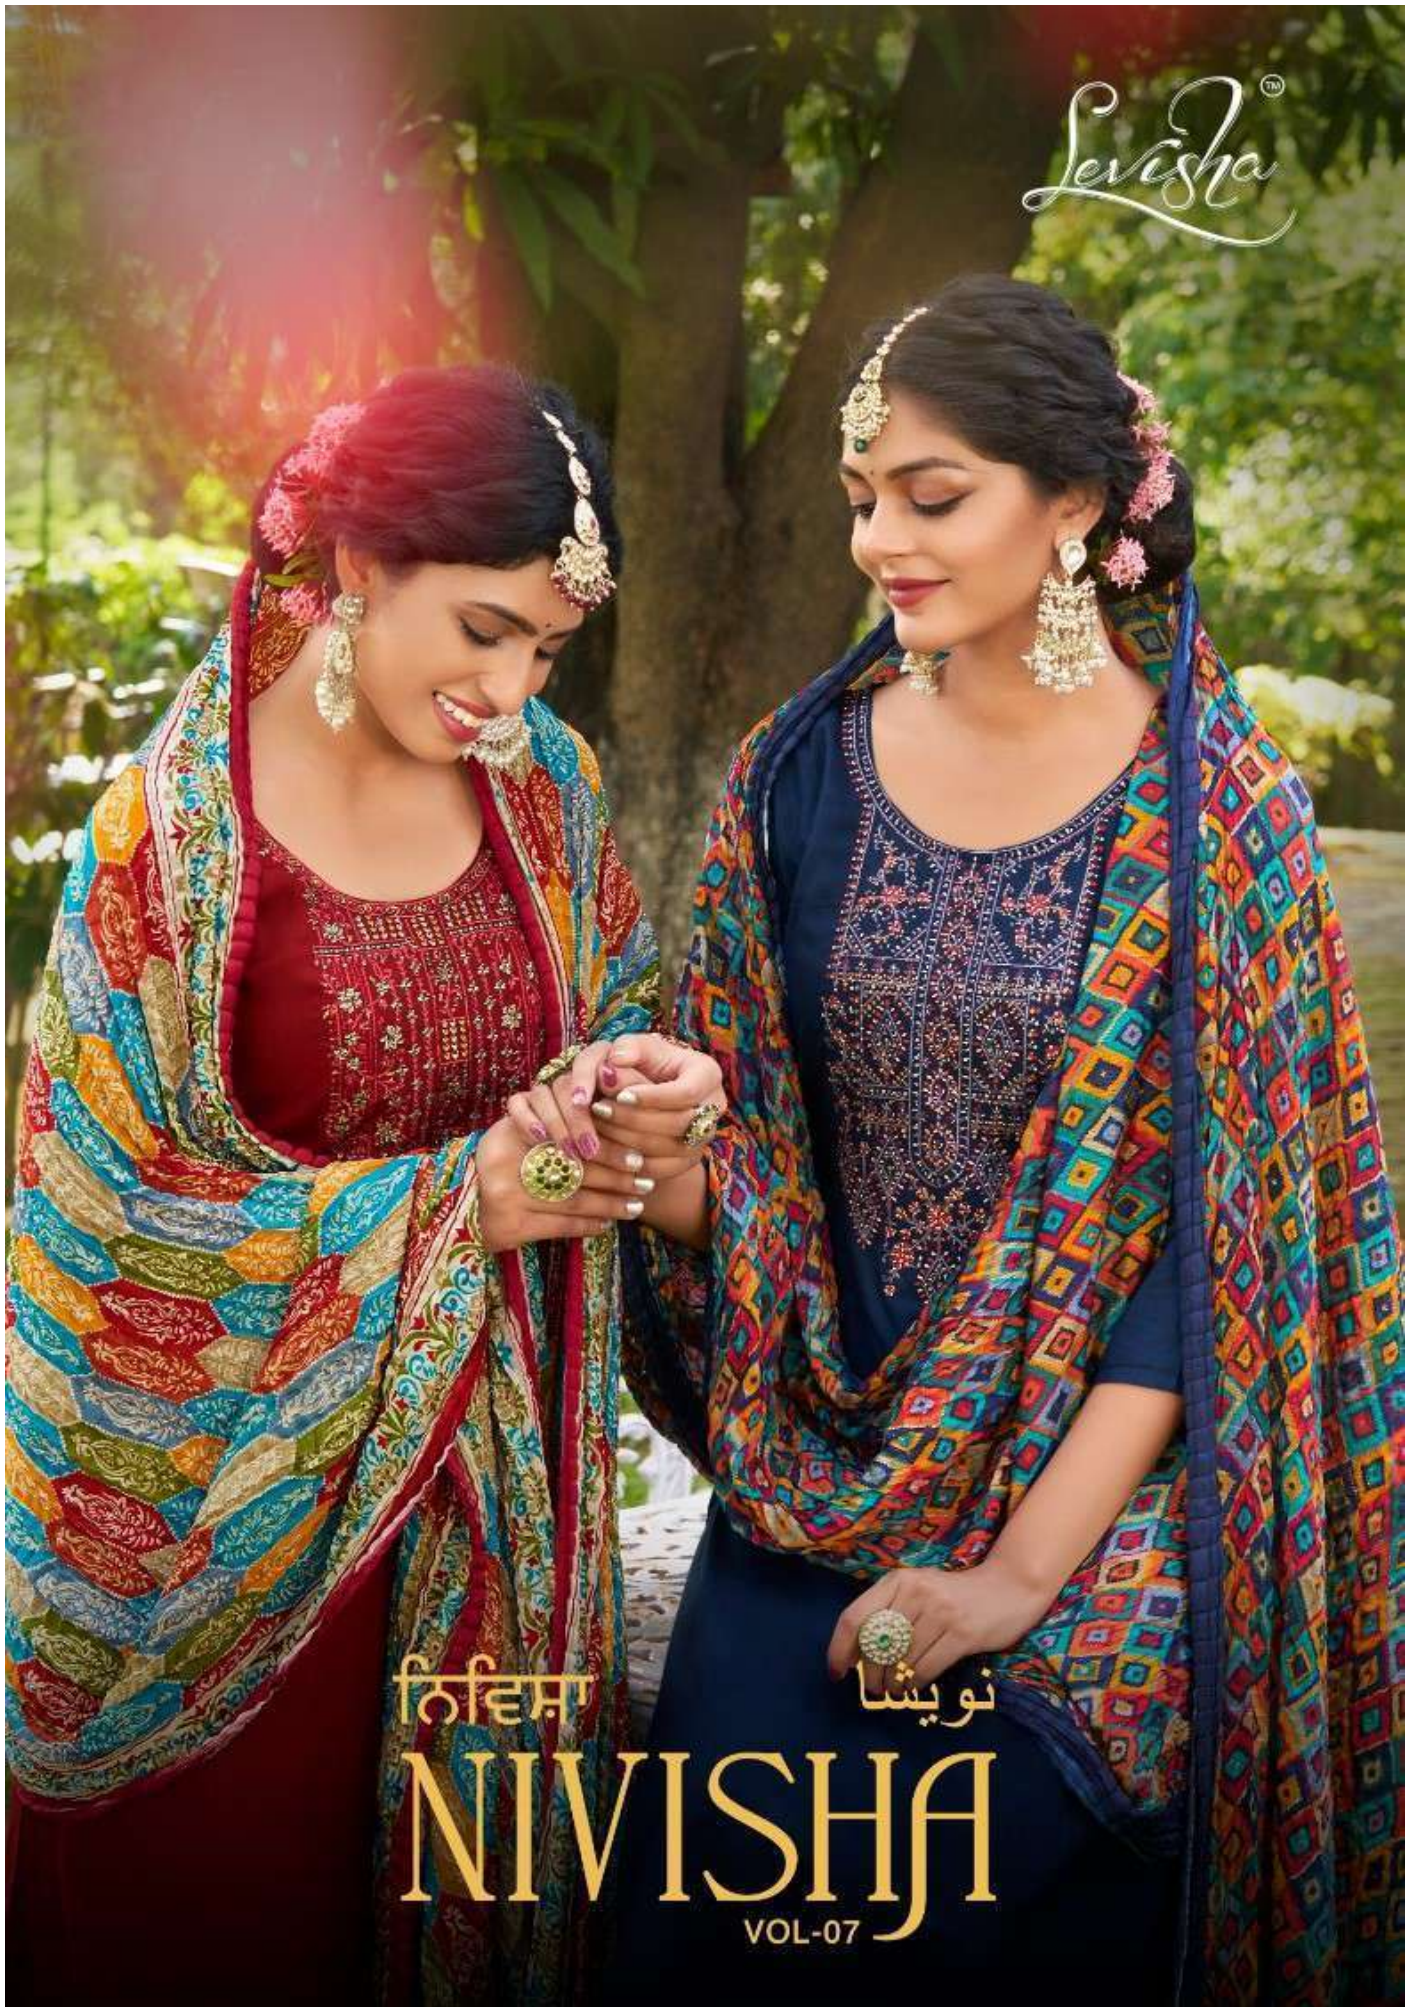

Nivisha^{TM}

निविशा

نویشا

NIVISHA

VOL-07