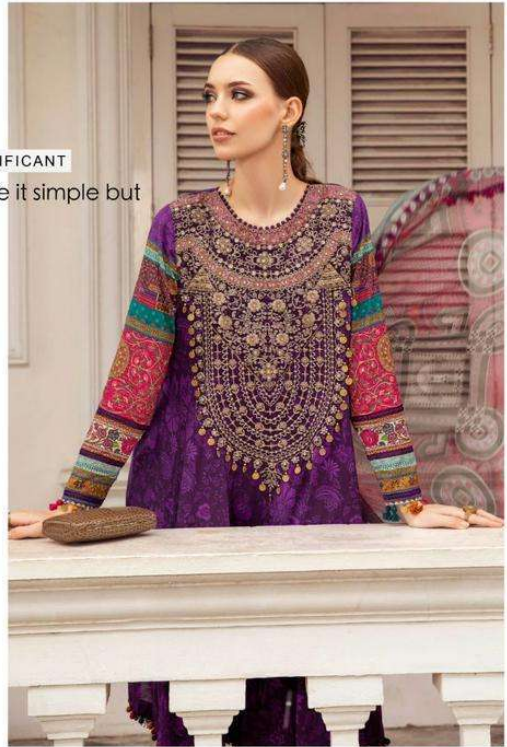

MARIA.B.

*M*PRINT-5

SIGNIFICANT
Make it simple but

3261

MARIA.B.

3201

3262

LUXURY

3264

is a state of mind.

3265

ELEGANCE

3266

Modesty is the highest

WATER SPRESS
Les M...
L'adore

parfait!