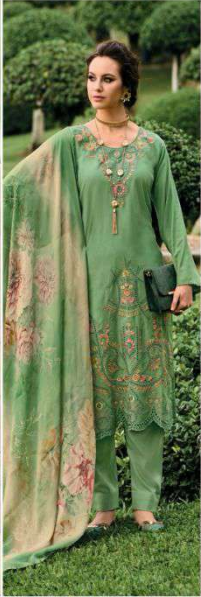

Needle Wonder

De. 10483