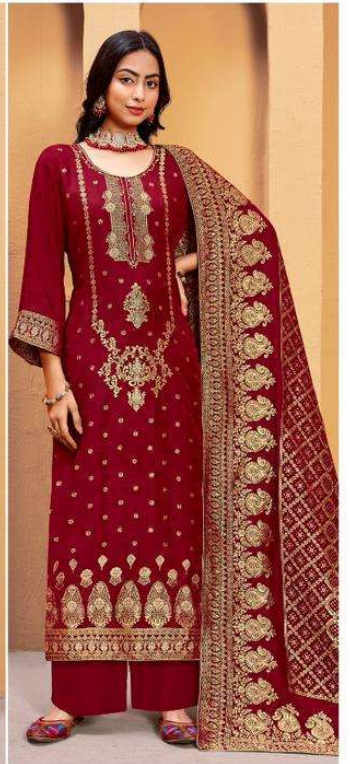

NARI

GUL KASHMIR
PASHMINA COLLECTION

Presenting To You Our New Catalogue

GUL KASHMIR

PASHMINA COLLECTION

-: TOP :-

PURE PASHMINA VISCOUS JACARD

-: BOTTOM :-

PURE PASHMINA VISCOUS

-: DUPATTA :-

PURE PASHMINA VISCOUS JACARD SHAWL

Follow on  
Rsf_fashion

D-3086 RRTM 3RD FLOOR SAROLI SURAT

47001

47002

47003