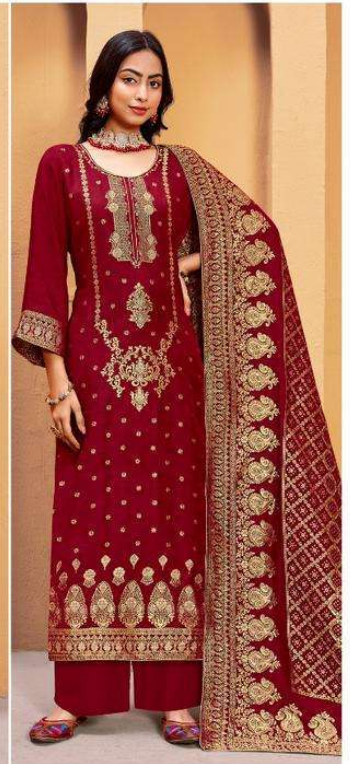

NARI

GUL KASHMIR
PASHMINA COLLECTION

Presenting To You Our New Catalogue

GUL KASHMIR

PASHMINA COLLECTION

-: TOP :-

PURE PASHMINA VISCOUS JACARD

-: BOTTOM :-

PURE PASHMINA VISCOUS

-: DUPATTA :-

PURE PASHMINA VISCOUS JACARD SHAWL

Follow on  
Rsf_fashion

D-3086 RRTM 3RD FLOOR SAROLI SURAT

47001

47002

47003