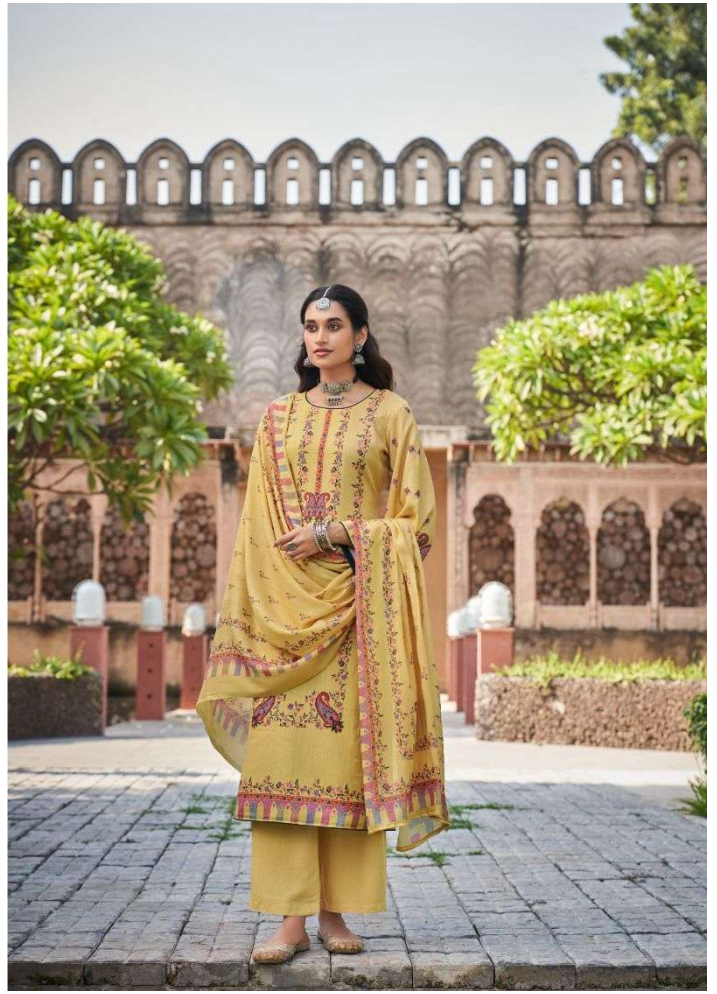

TOP : PURE PASHMINA DIGITALLY PRINTED WITH ELEGANT  
HANDWORK ON NECK

BOTTOM : PURE SPUN PASHMINA

DUPPTA : PURE SPUN WOOL SHAWL DIGITALLY PRINTED

17004

Kesar

Kesar

.17003.

Kesar