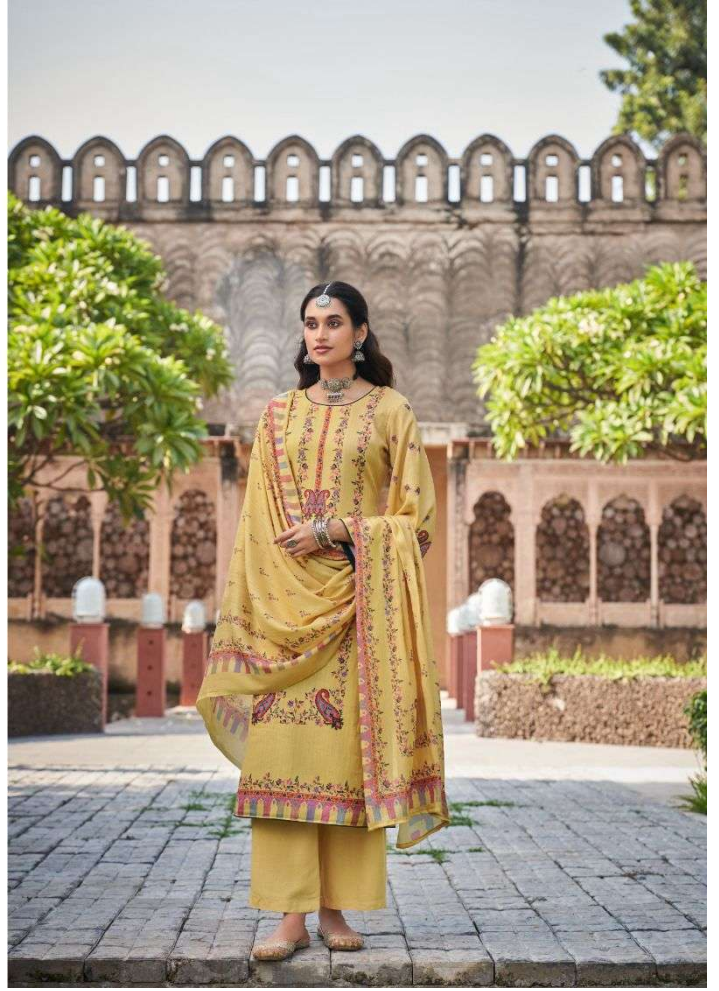

BOTTOM : PURE SPUN PASHMINA

DUPPTA : PURE SPUN WOOL SHAWL DIGITALLY PRINTED

17004

Kesar

Kesar

17003

Kesar

Kesar