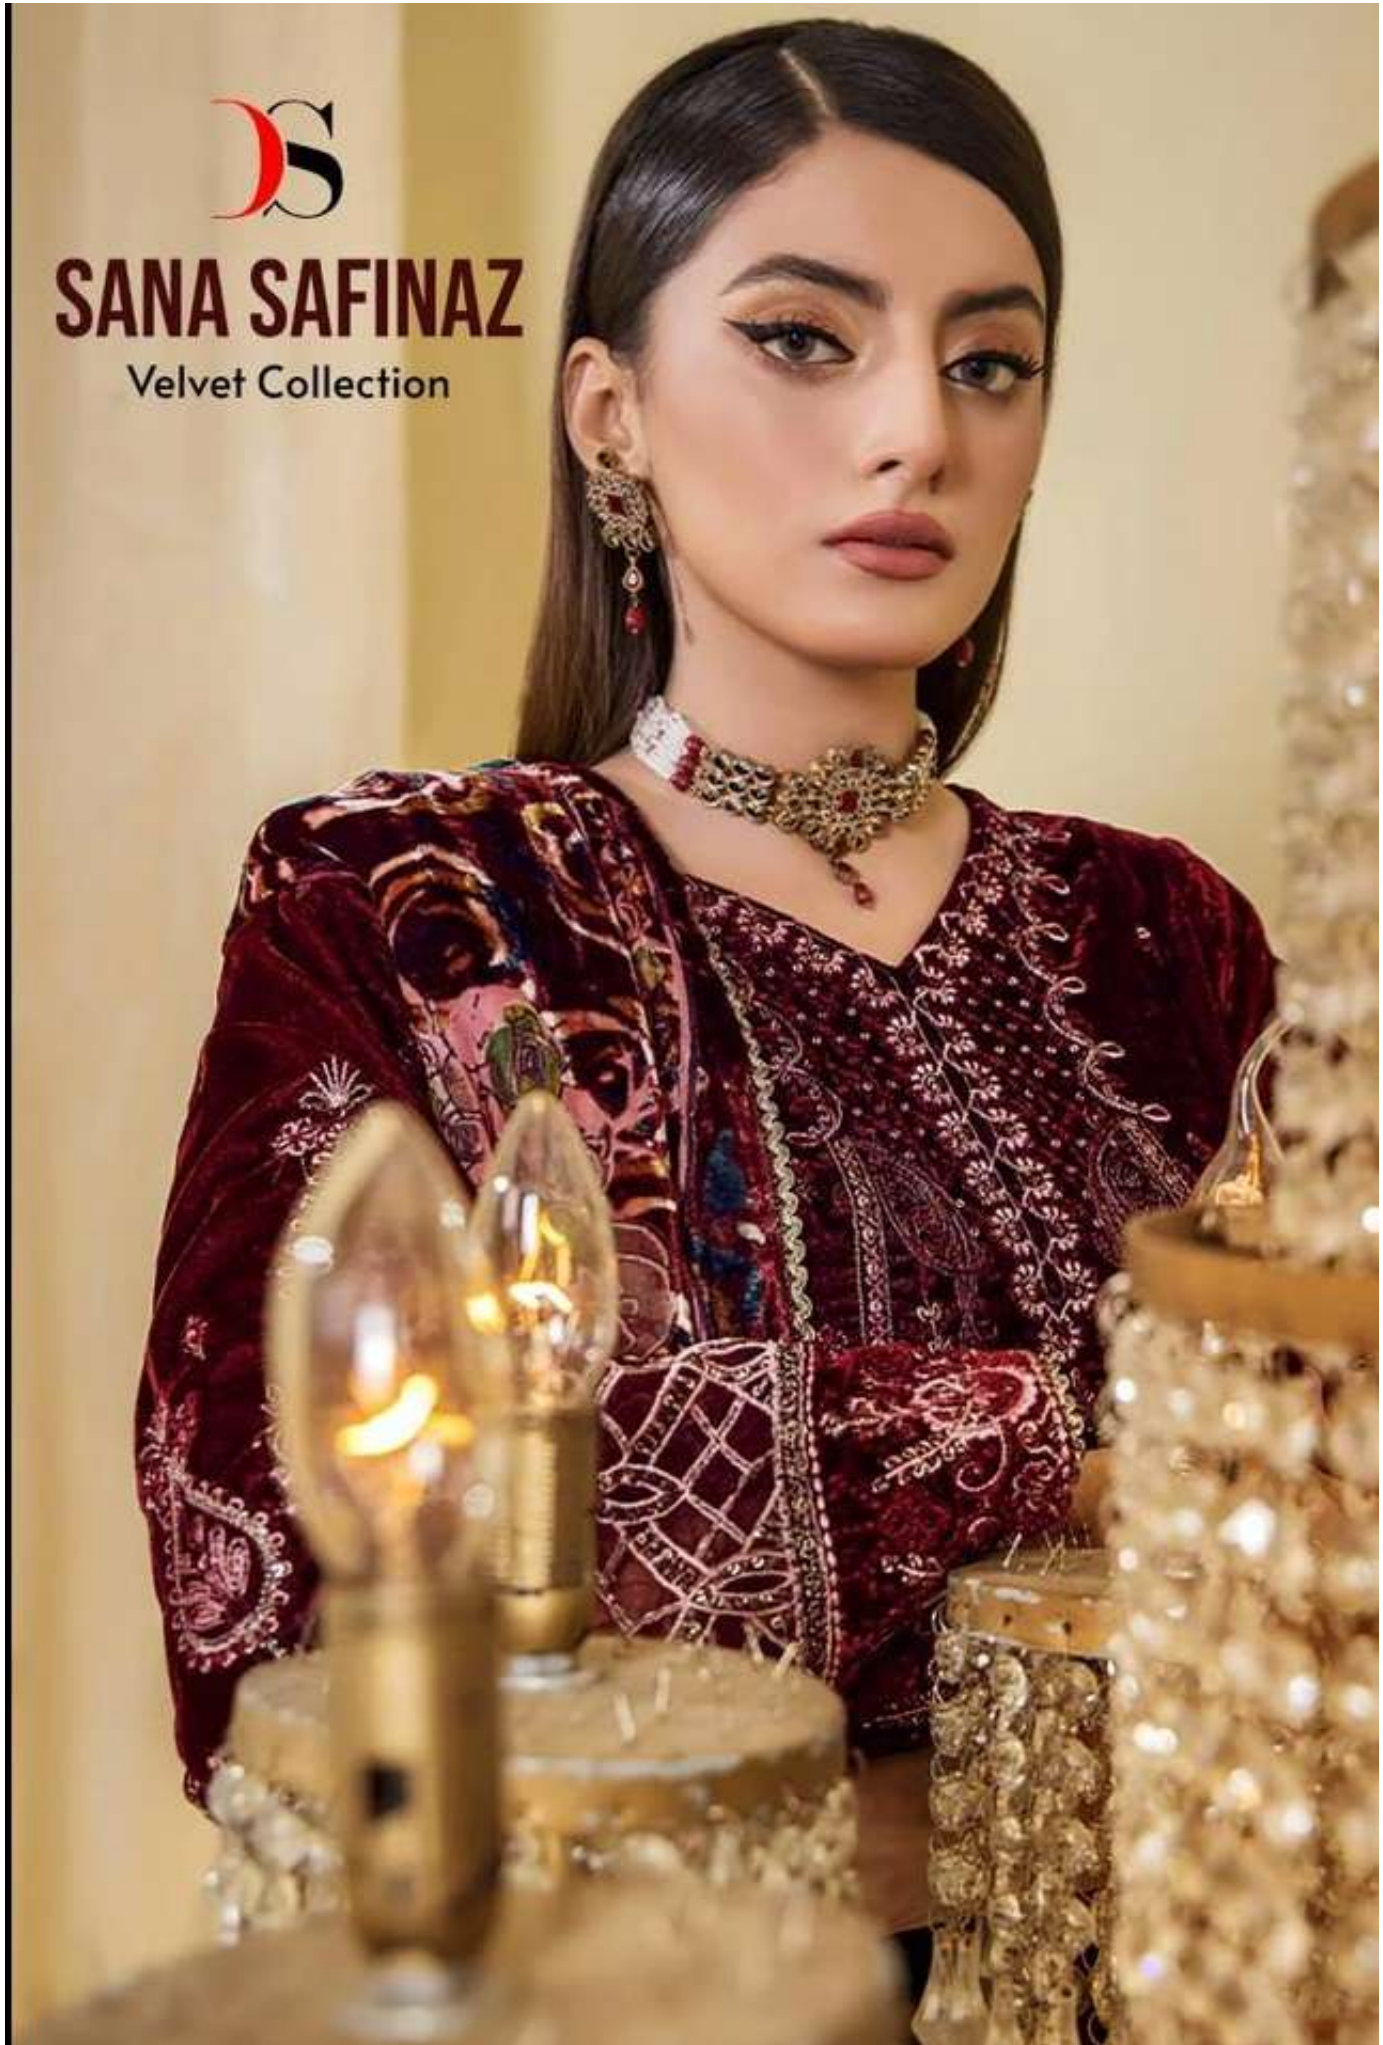

SANA SAFINAZ

Velvet Collection

3281

3282

3283

3284

3285

3286

DEEPSY
suits

PRESENTING TO YOU OUR NEW CATALOGUE

SANA SAFINAZ

Velvet Collection

| DESIGN NO | CATLLOG NAME | DESGRIPTION | RATE |
|-----------|--|---|---------|
| 3 2 8 1 | SANA SAFINAZ Velvet Collection | TOP : Velevt with Heavy Embroidery BOTTOM : Pashmina Rayon DUPATTA : Velevt Digital Print | 1 4 5 0 |
| 3 2 8 2 | SANA SAFINAZ Velvet Collection | TOP : Velevt with Heavy Embroidery BOTTOM : Pashmina Rayon DUPATTA : Velevt Digital Print | 1 4 5 0 |
| 3 2 8 3 | SANA SAFINAZ Velvet Collection | TOP : Velevt with Heavy Embroidery BOTTOM : Pashmina Rayon DUPATTA : Velevt Digital Print | 1 4 5 0 |
| 3 2 8 4 | SANA SAFINAZ Velvet Collection | TOP : Velevt with Heavy Embroidery BOTTOM : Pashmina Rayon DUPATTA : Velevt Digital Print | 1 4 5 0 |
| 3 2 8 5 | SANA SAFINAZ Velvet Collection | TOP : Velevt with Heavy Embroidery BOTTOM : Pashmina Rayon DUPATTA : Velevt Digital Print | 1 4 5 0 |
| 3 2 8 6 | SANA SAFINAZ Velvet Collection | TOP : Velevt with Heavy Embroidery BOTTOM : Pashmina Rayon DUPATTA : Velevt Digital Print | 1 4 5 0 |