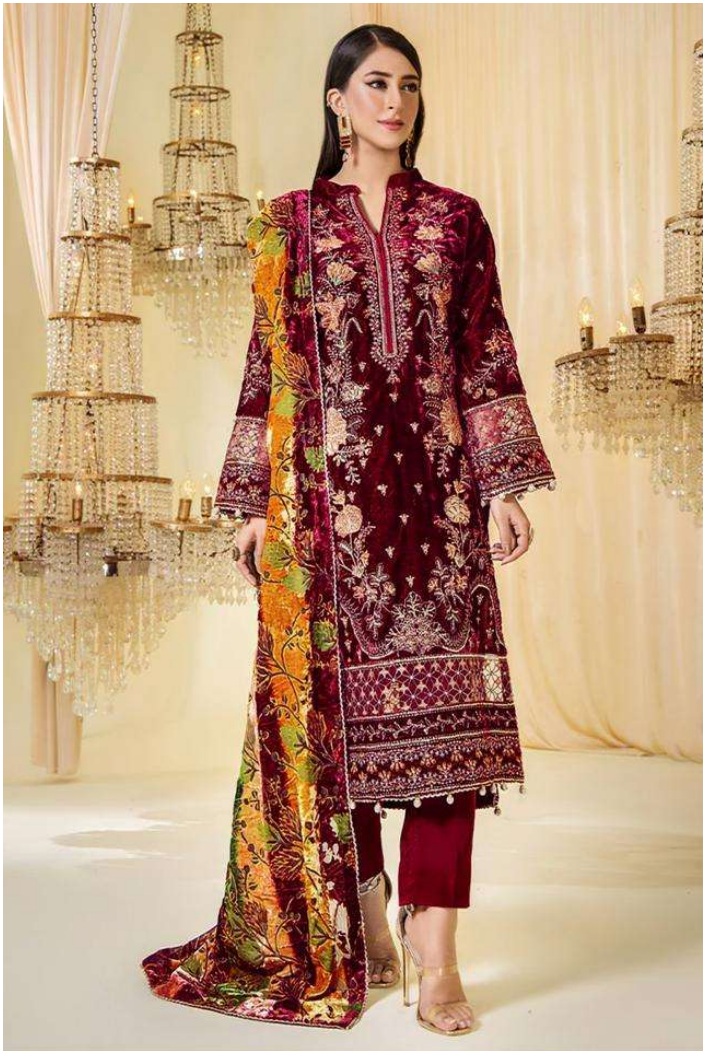

SANA SAFINAZ

Velvet Collection

3281

3282

3283

3284

3285

3286

DEEPSY
suits

PRESENTING TO YOU OUR NEW CATALOGUE

SANA SAFINAZ

Velvet Collection

| DESIGN NO | CATLLOG NAME | DESGRIPTION | RATE |
|-----------|--|---|---------|
| 3 2 8 1 | SANA SAFINAZ Velvet Collection | TOP : Velevt with Heavy Embroidery BOTTOM : Pashmina Rayon DUPATTA : Velevt Digital Print | 1 4 5 0 |
| 3 2 8 2 | SANA SAFINAZ Velvet Collection | TOP : Velevt with Heavy Embroidery BOTTOM : Pashmina Rayon DUPATTA : Velevt Digital Print | 1 4 5 0 |
| 3 2 8 3 | SANA SAFINAZ Velvet Collection | TOP : Velevt with Heavy Embroidery BOTTOM : Pashmina Rayon DUPATTA : Velevt Digital Print | 1 4 5 0 |
| 3 2 8 4 | SANA SAFINAZ Velvet Collection | TOP : Velevt with Heavy Embroidery BOTTOM : Pashmina Rayon DUPATTA : Velevt Digital Print | 1 4 5 0 |
| 3 2 8 5 | SANA SAFINAZ Velvet Collection | TOP : Velevt with Heavy Embroidery BOTTOM : Pashmina Rayon DUPATTA : Velevt Digital Print | 1 4 5 0 |
| 3 2 8 6 | SANA SAFINAZ Velvet Collection | TOP : Velevt with Heavy Embroidery BOTTOM : Pashmina Rayon DUPATTA : Velevt Digital Print | 1 4 5 0 |

Total Pieces:6

Total Amount: 8700+ GST

SANA SAFINAZ

Velvet Collection

3281

3282

3283

3284