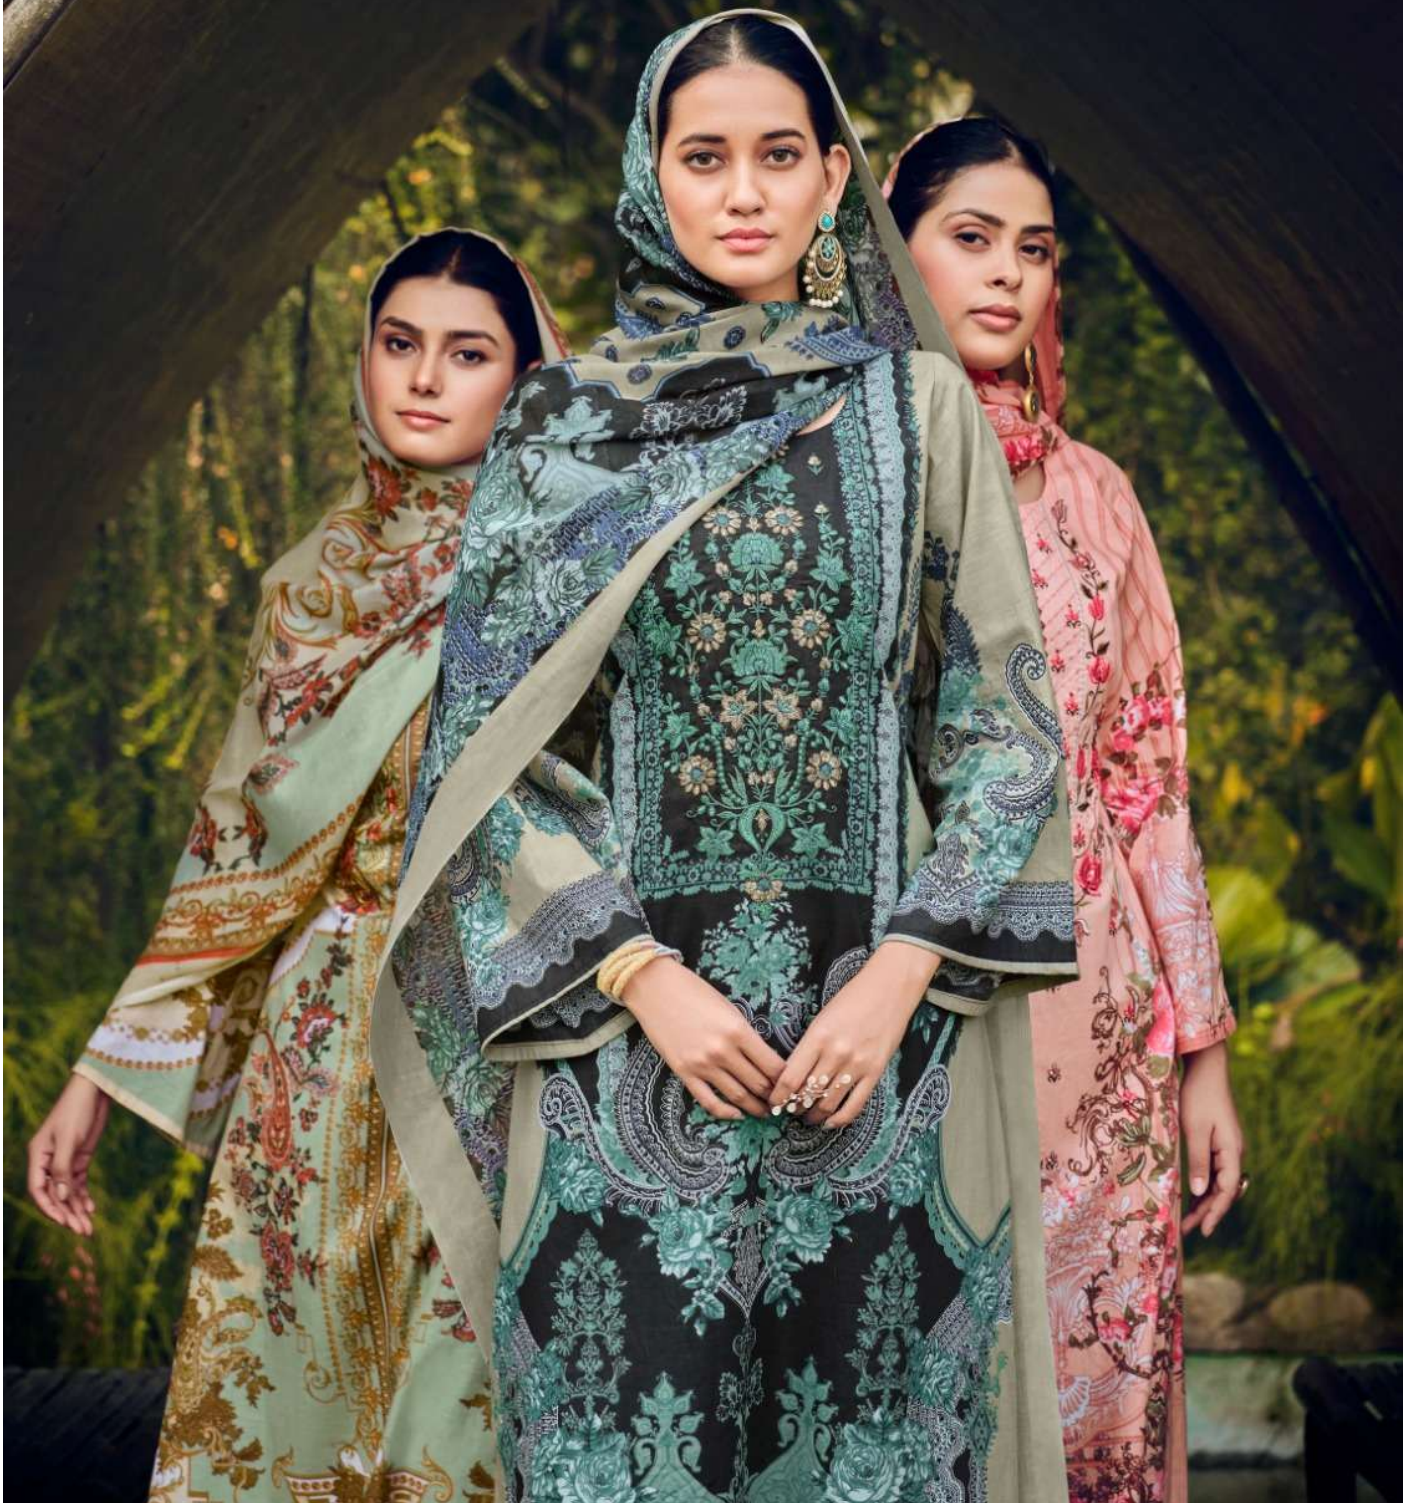

Belliza®
Designer Studio

Naira
VOL-20

BelliZa®
Designer Studio
843-001

BECAUSE YOU ARE ONE OF A KIND HEAVY COLORFUL FABRIC INDULGE IN CREATIVE DESIGN TO GIVE A VALUED TOUCH.

BelliZa®
Designer Studio

CATCH THE SEASONS' RELIGIOUS FEMINE MOOD THIS COLLECTION BEAUTIFUL GREEN PRINTED DRESS AND PATTERN
INSPIRED BY THE BEAUTY OF NATURE