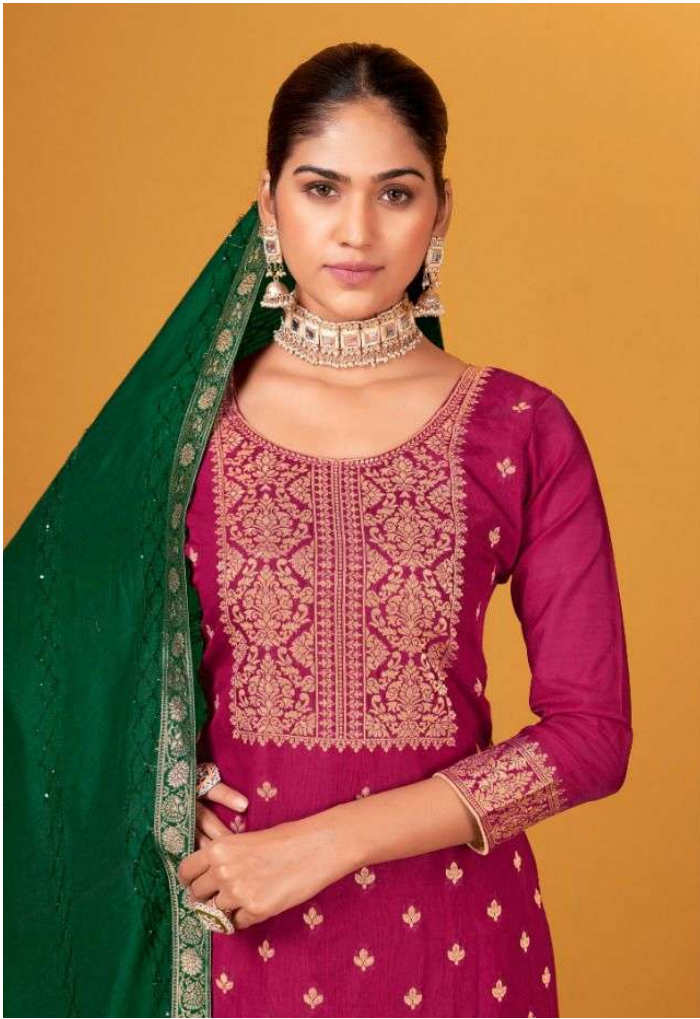

NARI

SOHA

NARI

4901

Presenting To You Our New Catalogue

SOHA

-: TOP :-

JACARD SILK

-: INNER :-

SANTUN

-: BOTTOM :-

VISCOUS SILK

-: DUPATTA :-

PURE SILK DYEABLE CROCHET
WITH JACARD LACE

NARI

MO.: 93740 60946