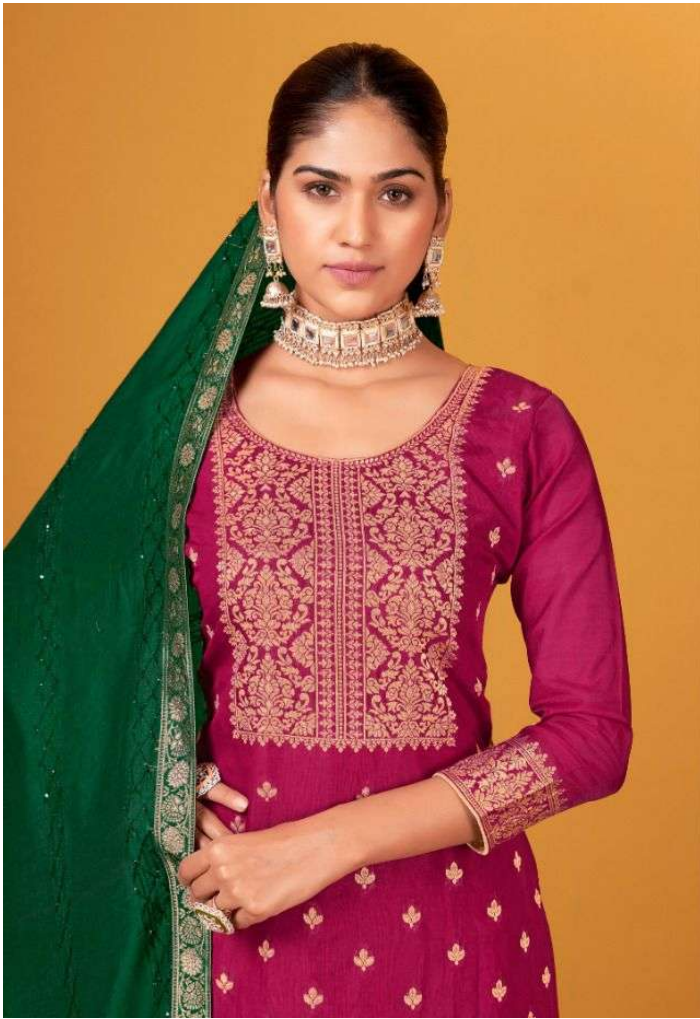

NARI

SOHA

NARI

Presenting To You Our New Catalogue

SOHA

-: TOP :-

JACARD SILK

-: INNER :-

SANTUN

-: BOTTOM :-

VISCOUS SILK

-: DUPATTA :-

PURE SILK DYEABLE CROCHET
WITH JACARD LACE

NARI

MO.: 93740 60946