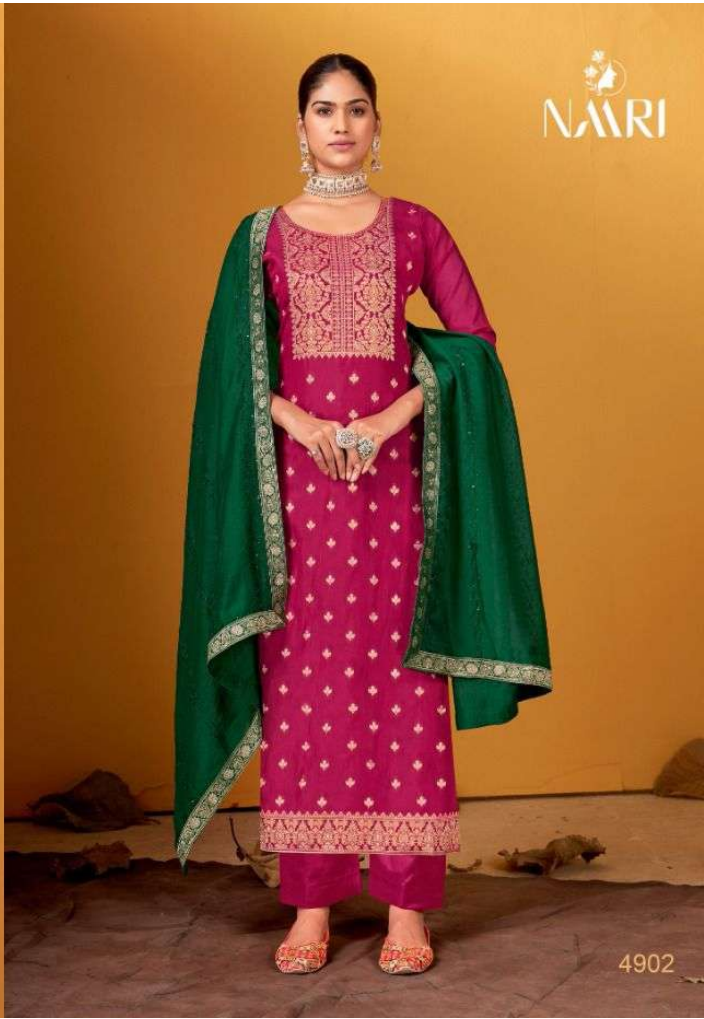

NARI

SOHA

NARI

4901

Presenting To You Our New Catalogue

SOHA

-: TOP :-

JACARD SILK

-: INNER :-

SANTUN

-: BOTTOM :-

VISCOUS SILK

-: DUPATTA :-

PURE SILK DYEABLE CROCHET
WITH JACARD LACE

NARI

MO.: 93740 60946