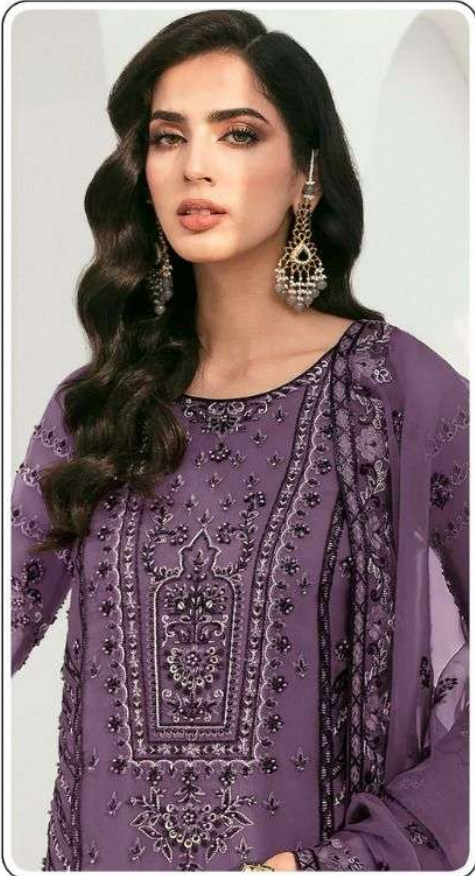

**TOP:** Fox Georgette with Embroidery

**BOTTOM-INNER:** Dull santoon

**DUPATTA:** Nazmin with Embroidery

**MSD**  
FASHION  
**AZURE**  
VOL-2

**D.No.110-D**

**TOP-** Fox Georgette  
with Embroidery

**BOTTOM-  
INNER** Dull santoon