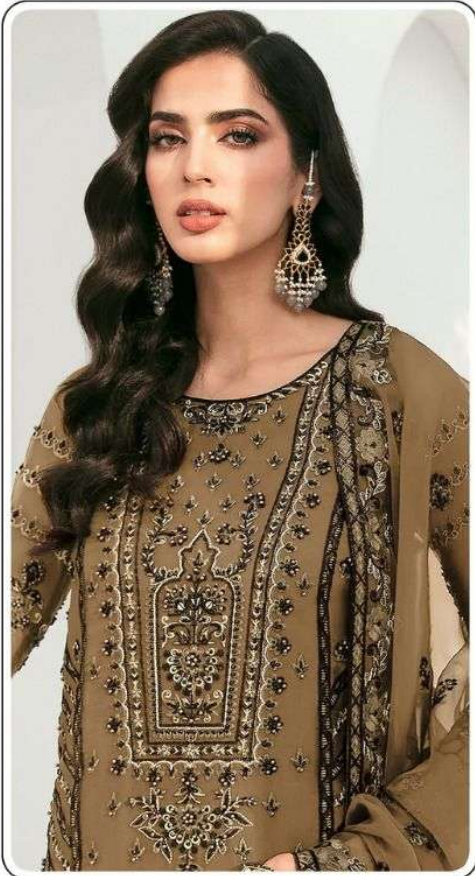

MSD
FASHION
AZURE
VOL-2